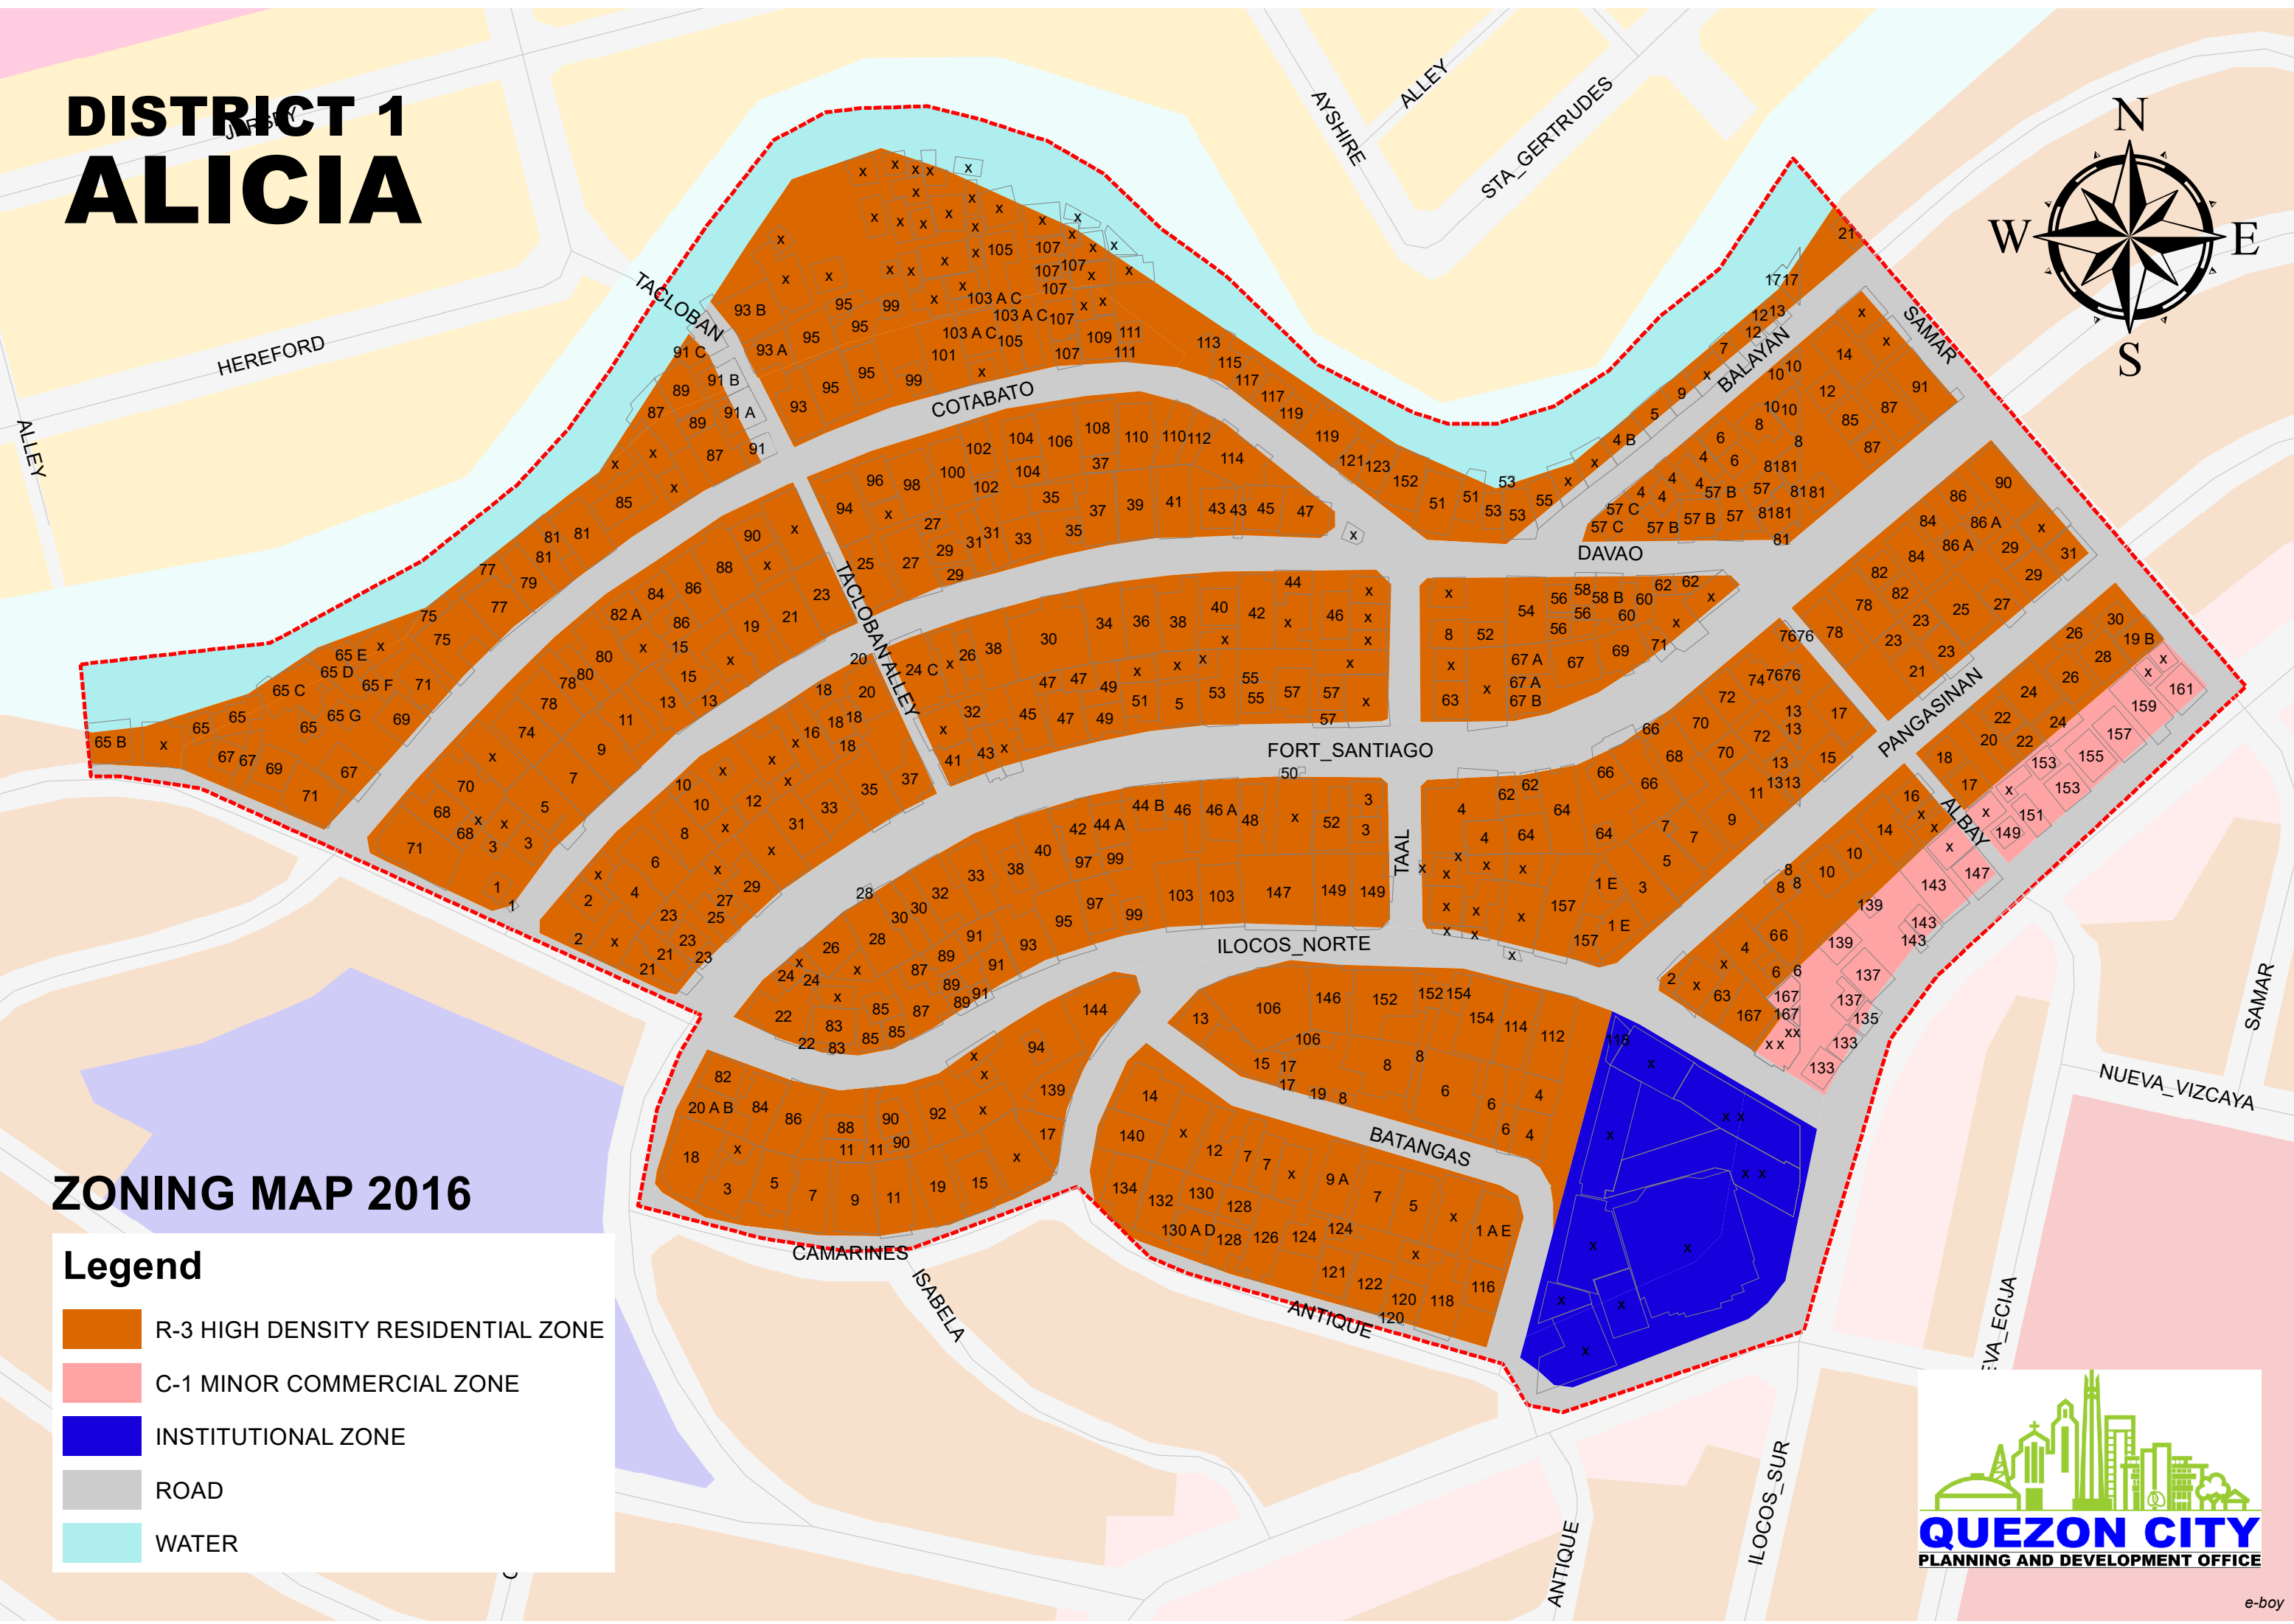

DISTRICT 1 ALICIA

ZONING MAP 2016

Legend

- R-3 HIGH DENSITY RESIDENTIAL ZONE
- C-1 MINOR COMMERCIAL ZONE
- INSTITUTIONAL ZONE
- ROAD
- WATER