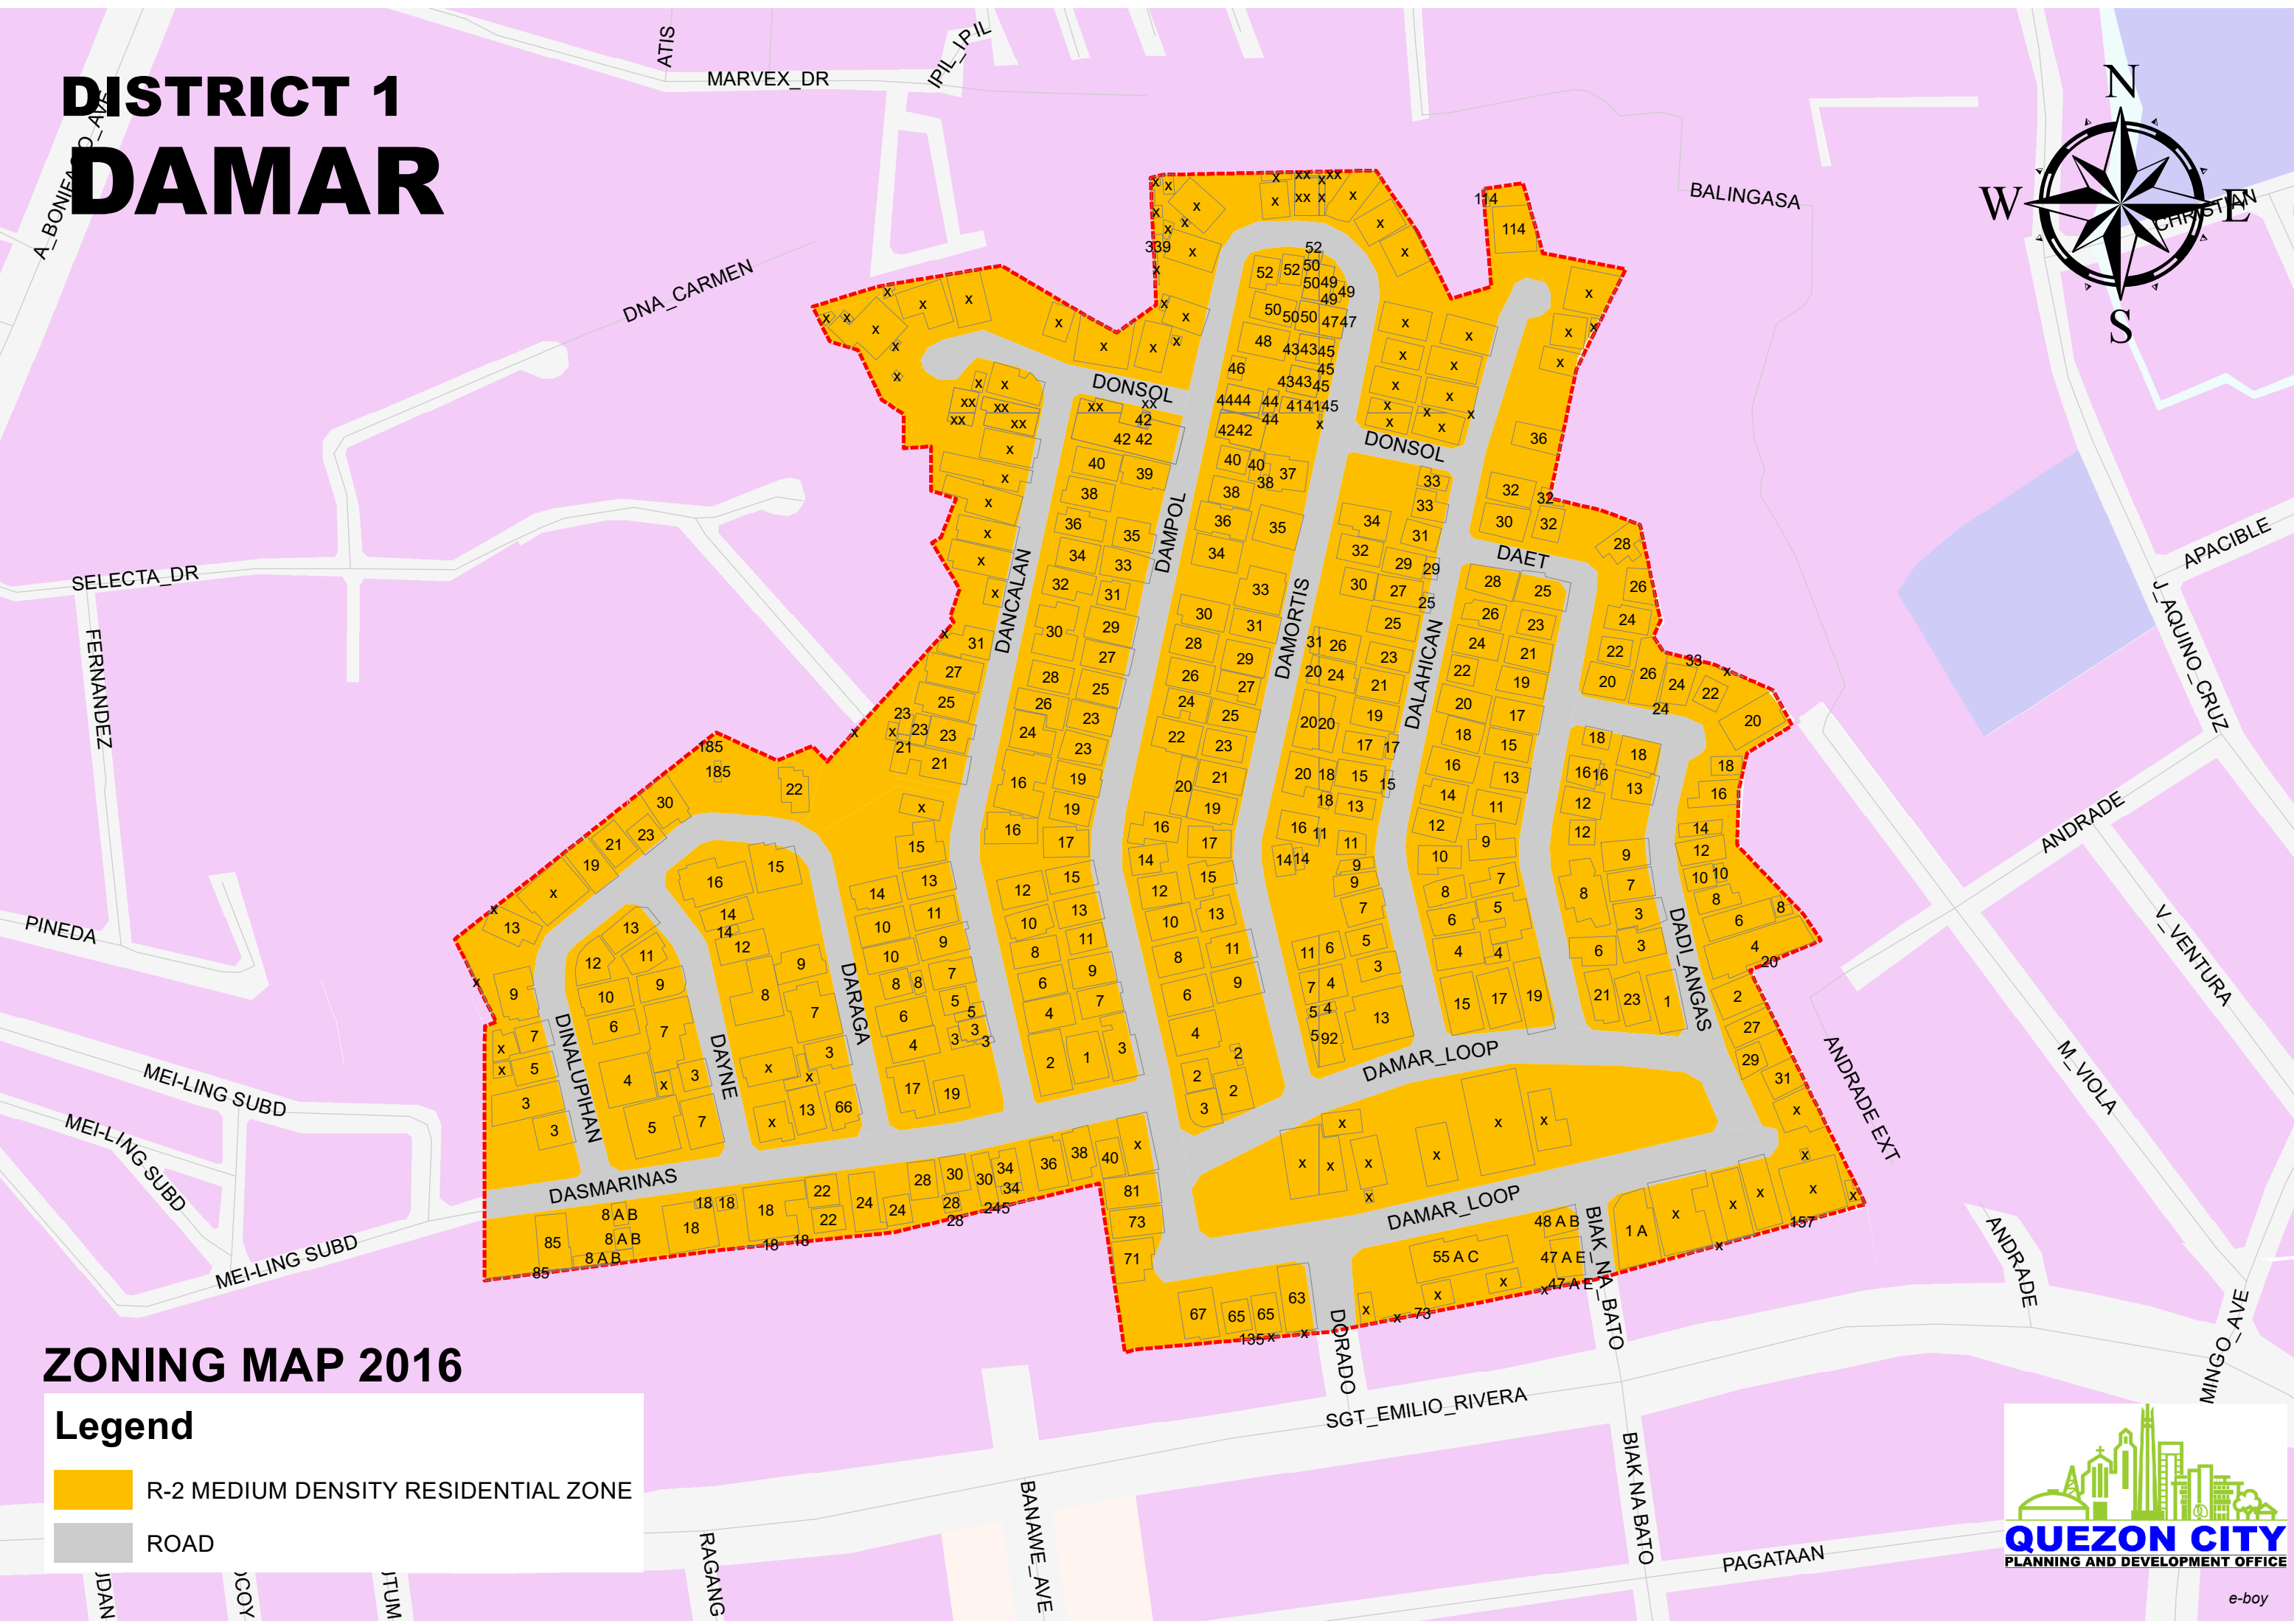

# DISTRICT 1 DAMAR

## ZONING MAP 2016

**Legend**

- R-2 MEDIUM DENSITY RESIDENTIAL ZONE
- ROAD