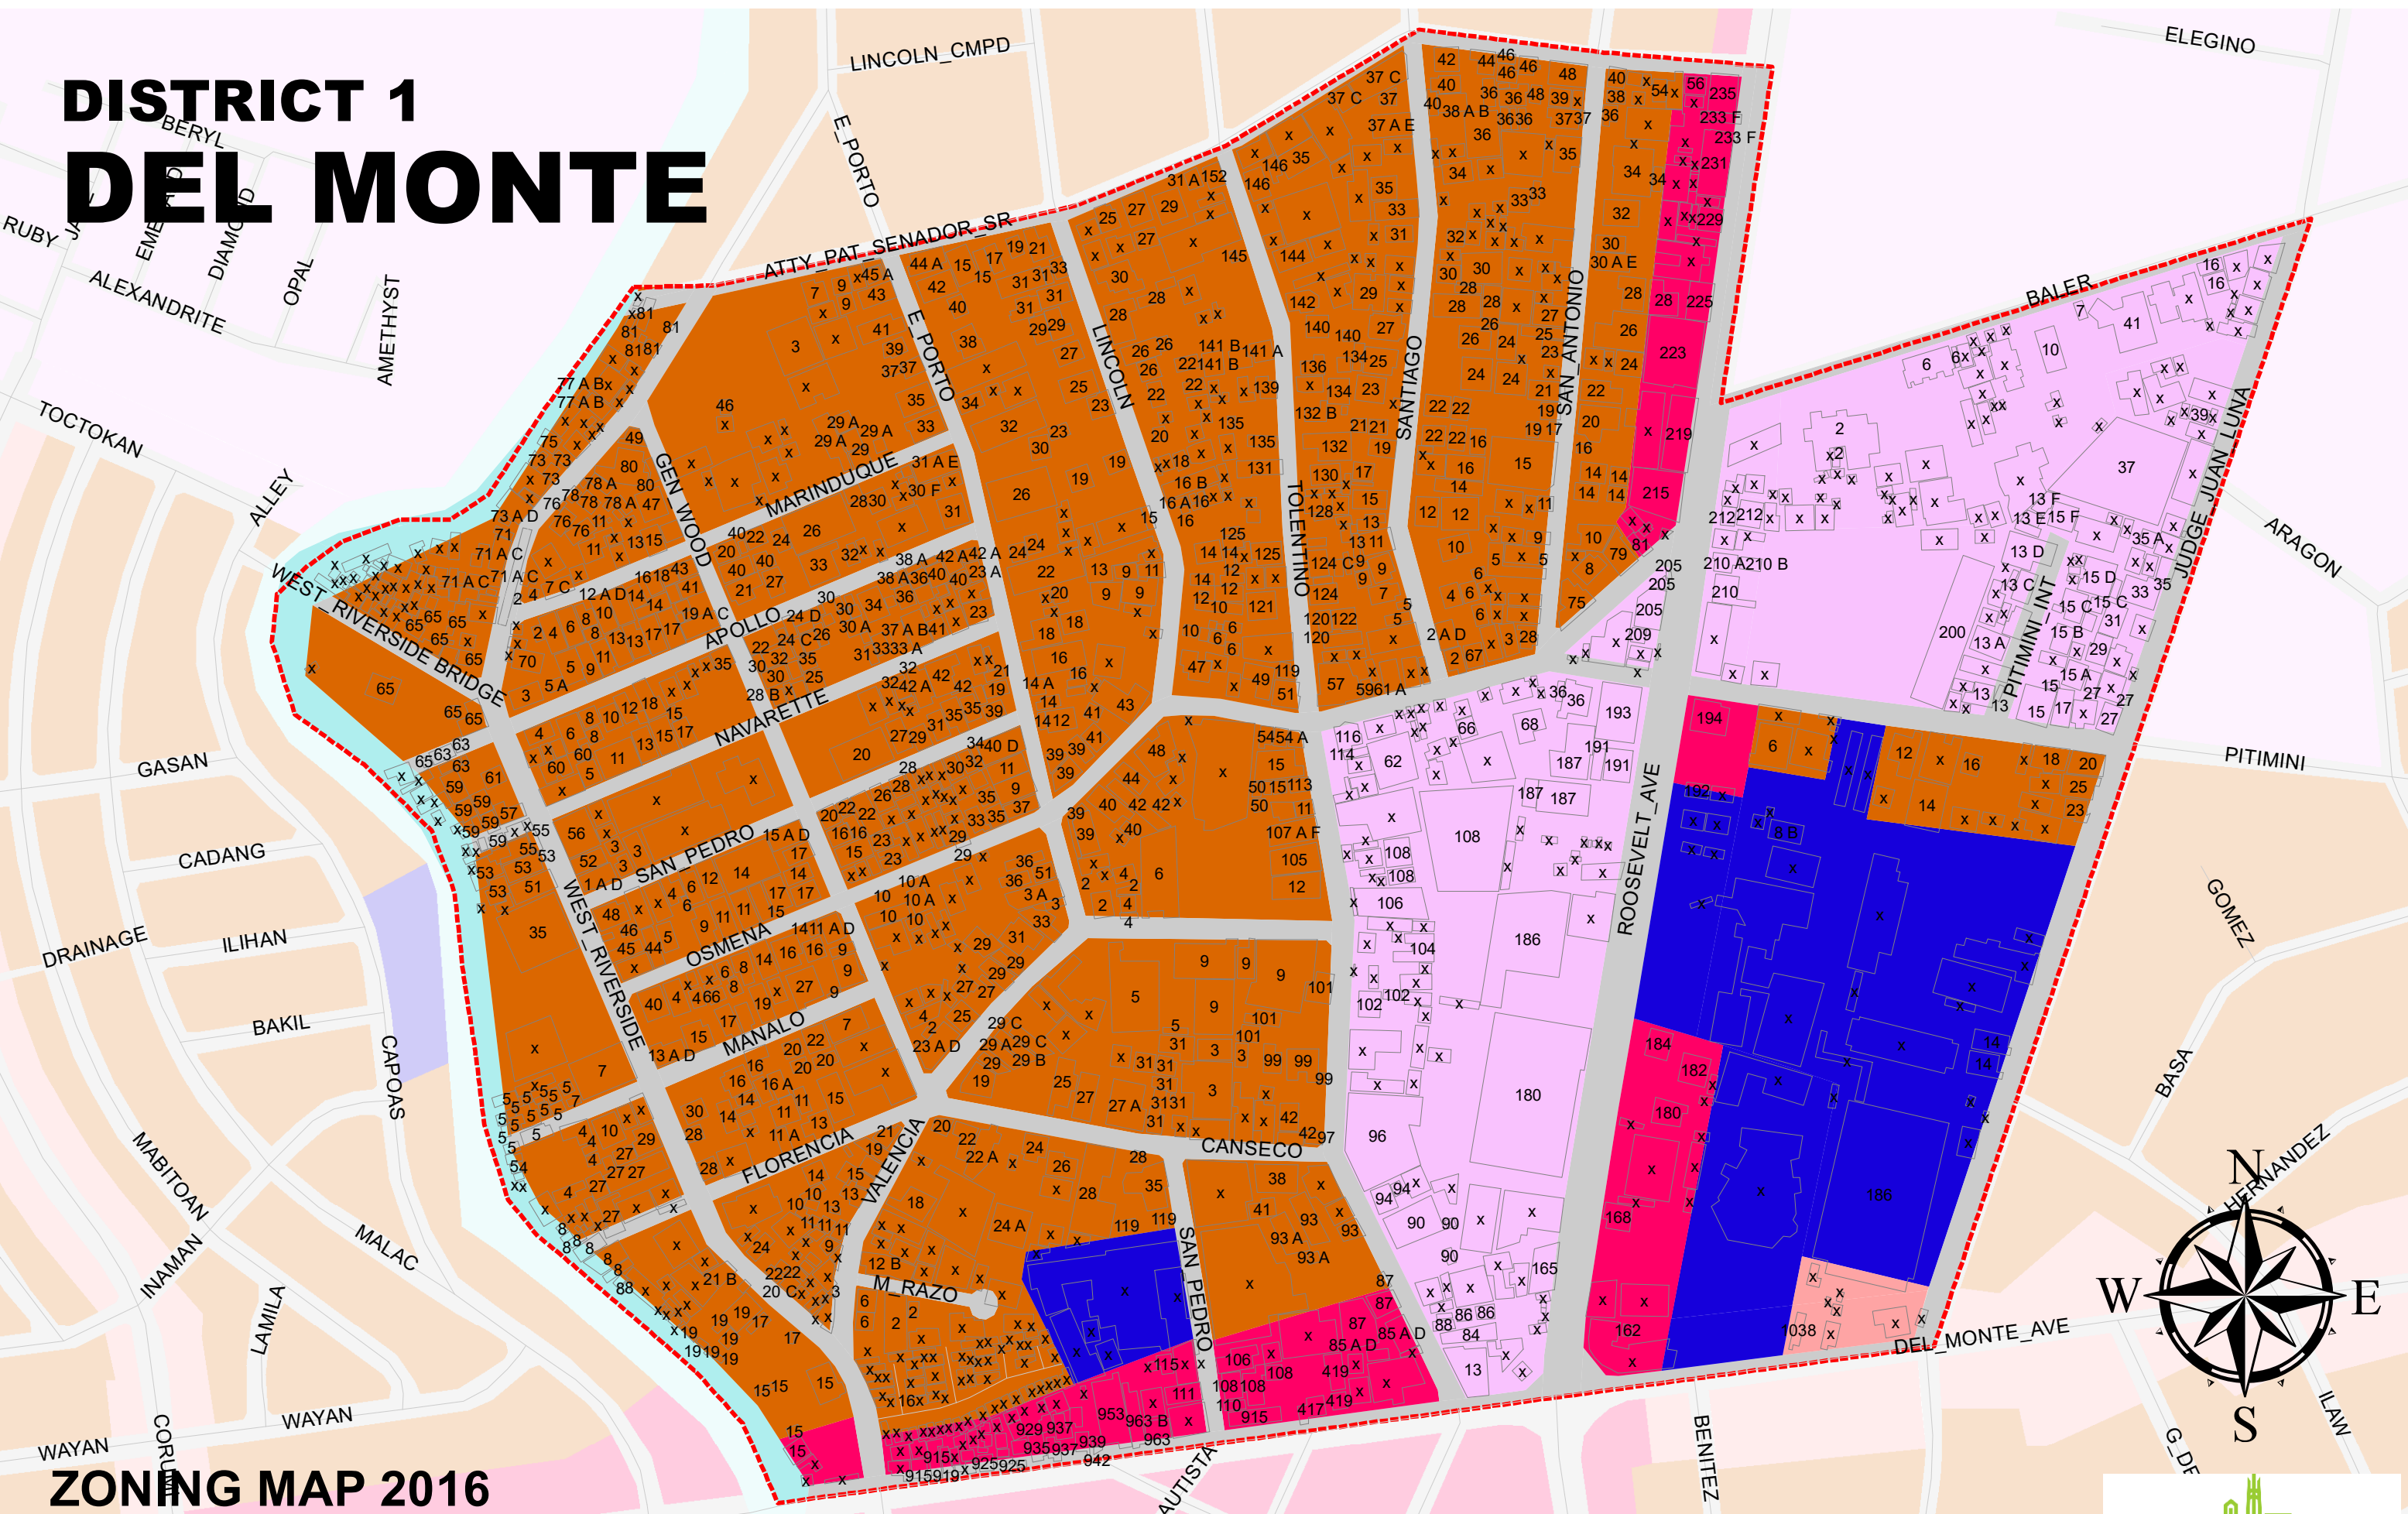

DISTRICT 1 DEL MONTE

ZONING MAP 2016

Legend

- R-3 HIGH DENSITY RESIDENTIAL ZONE
- C-2 MAJOR COMMERCIAL ZONE
- INSTITUTIONAL ZONE
- WATER
- C-1 MINOR COMMERCIAL ZONE
- I-1 LIGHT INTENSITY INDUSTRIAL ZONE
- ROAD