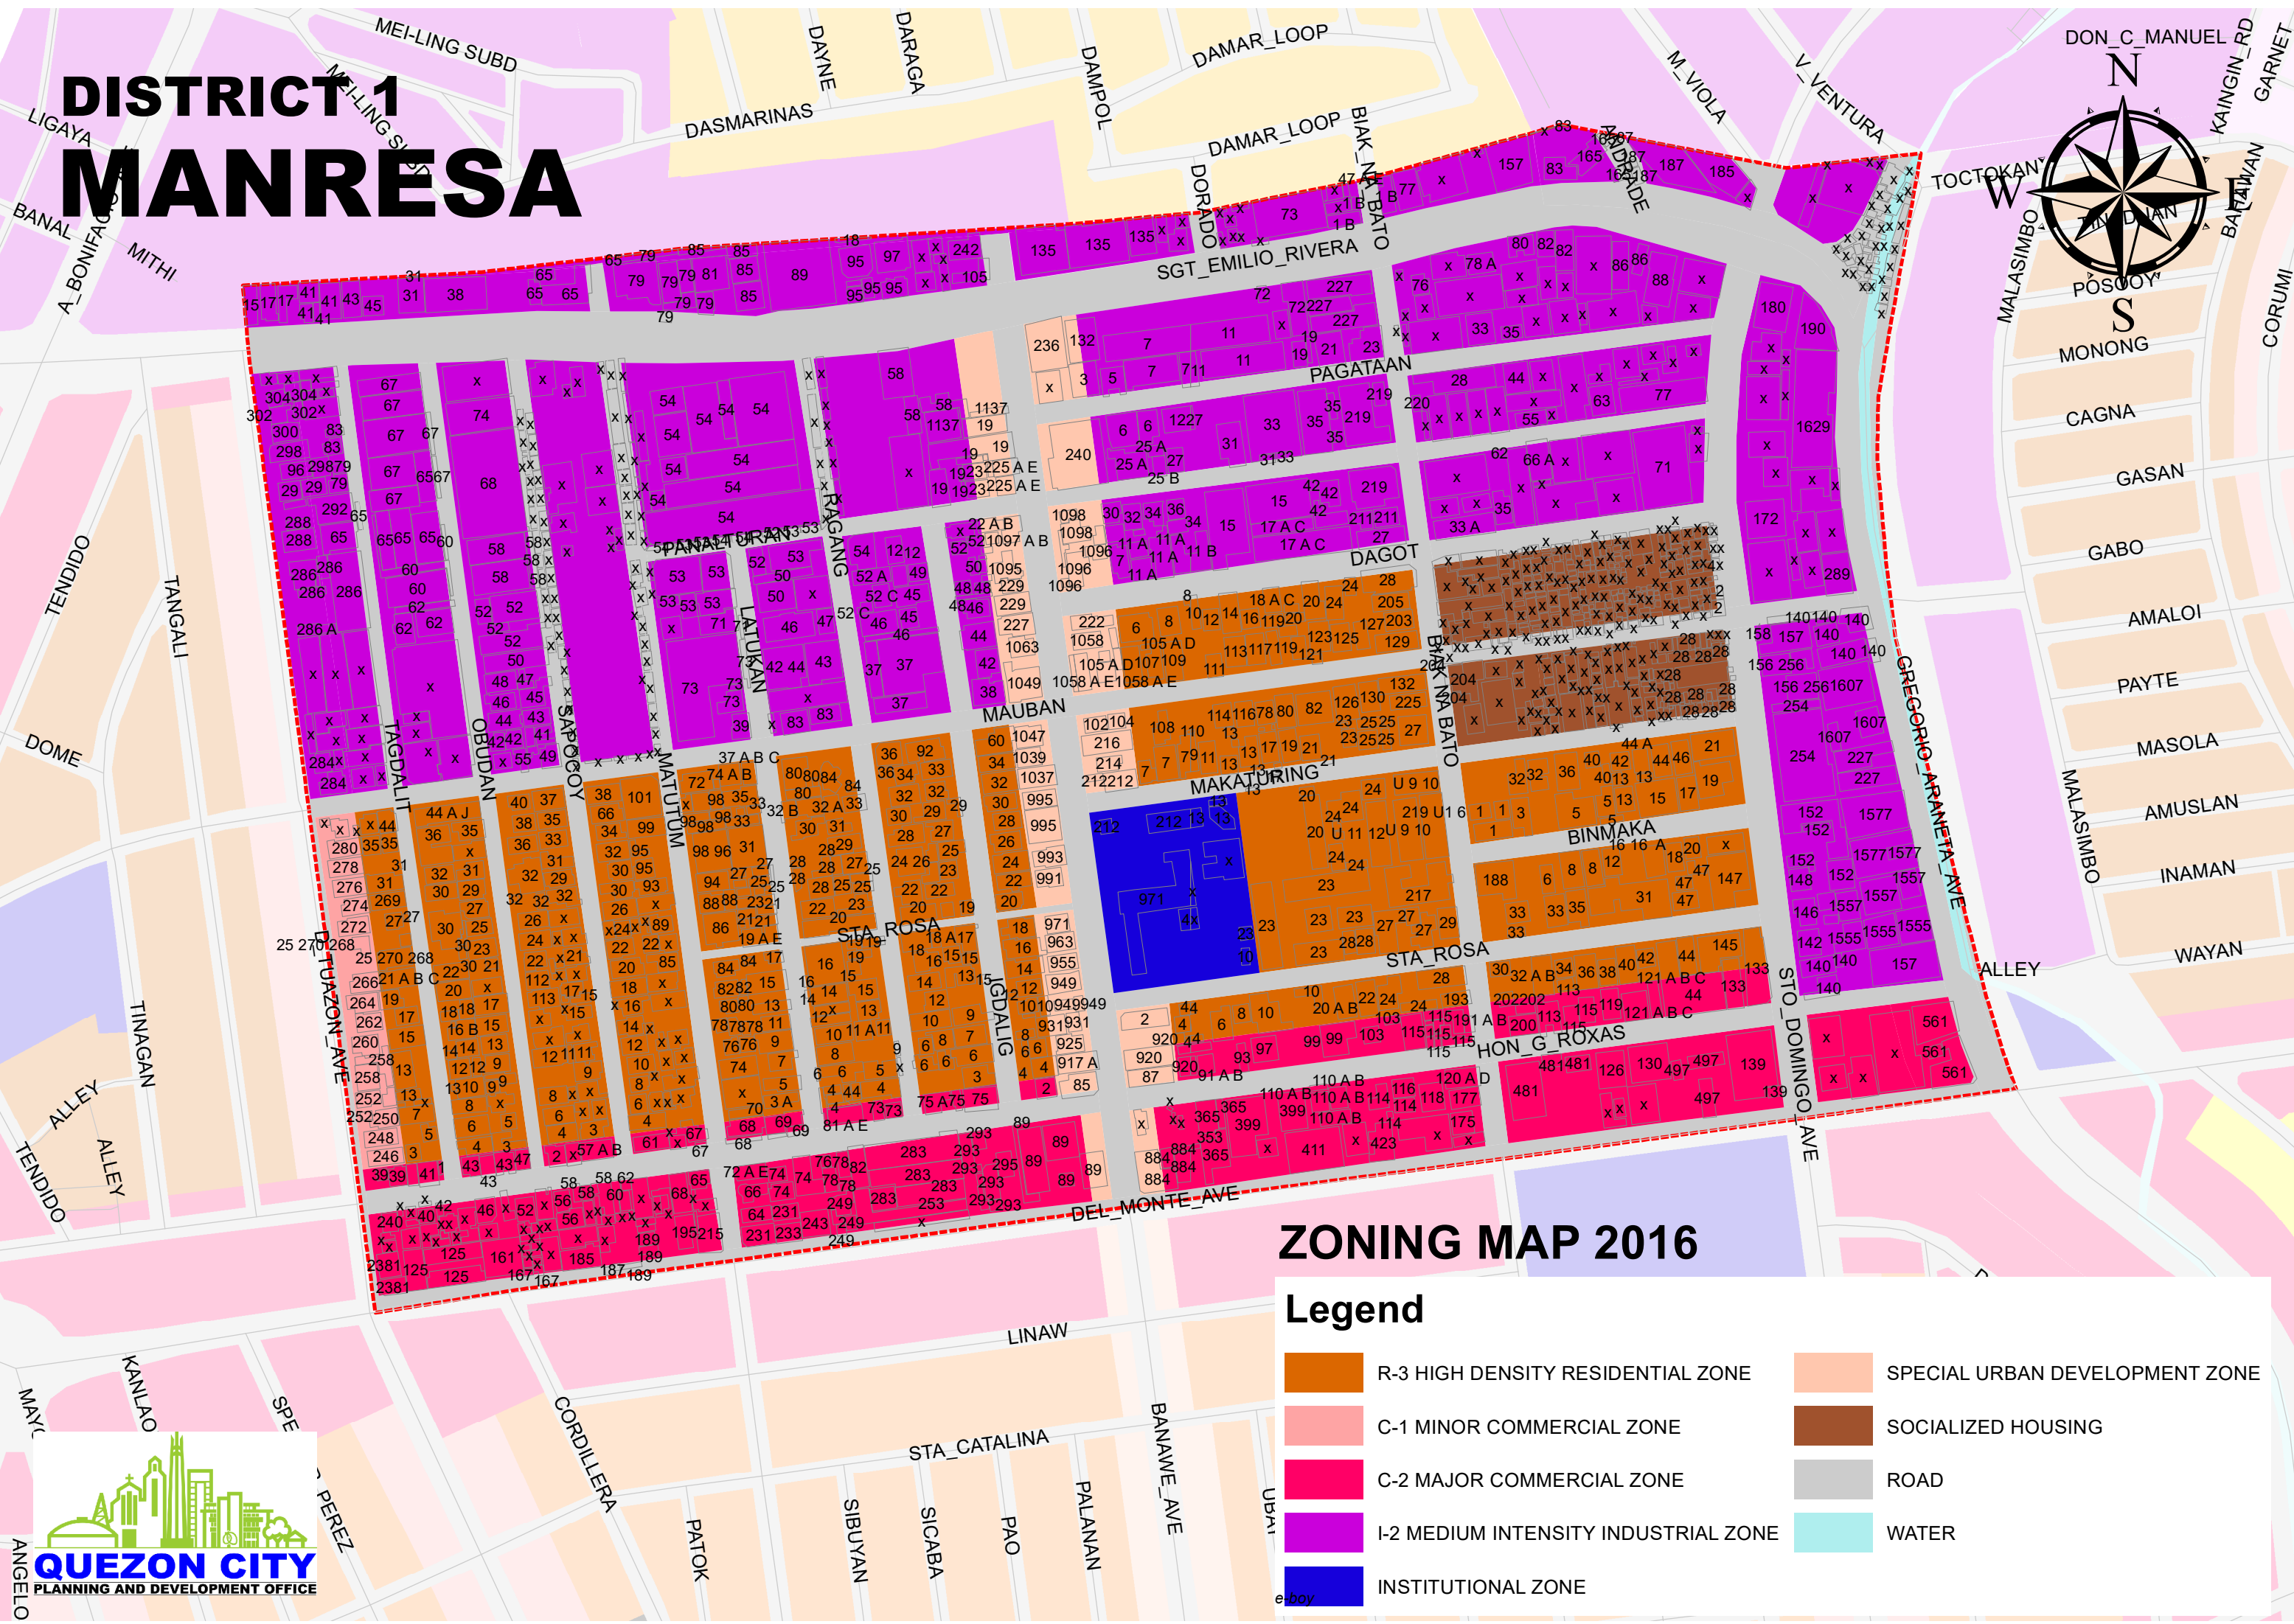

DISTRICT 1 MANRESA

ZONING MAP 2016

Legend

	R-3 HIGH DENSITY RESIDENTIAL ZONE		SPECIAL URBAN DEVELOPMENT ZONE
	C-1 MINOR COMMERCIAL ZONE		SOCIALIZED HOUSING
	C-2 MAJOR COMMERCIAL ZONE		ROAD
	I-2 MEDIUM INTENSITY INDUSTRIAL ZONE		WATER
	INSTITUTIONAL ZONE		