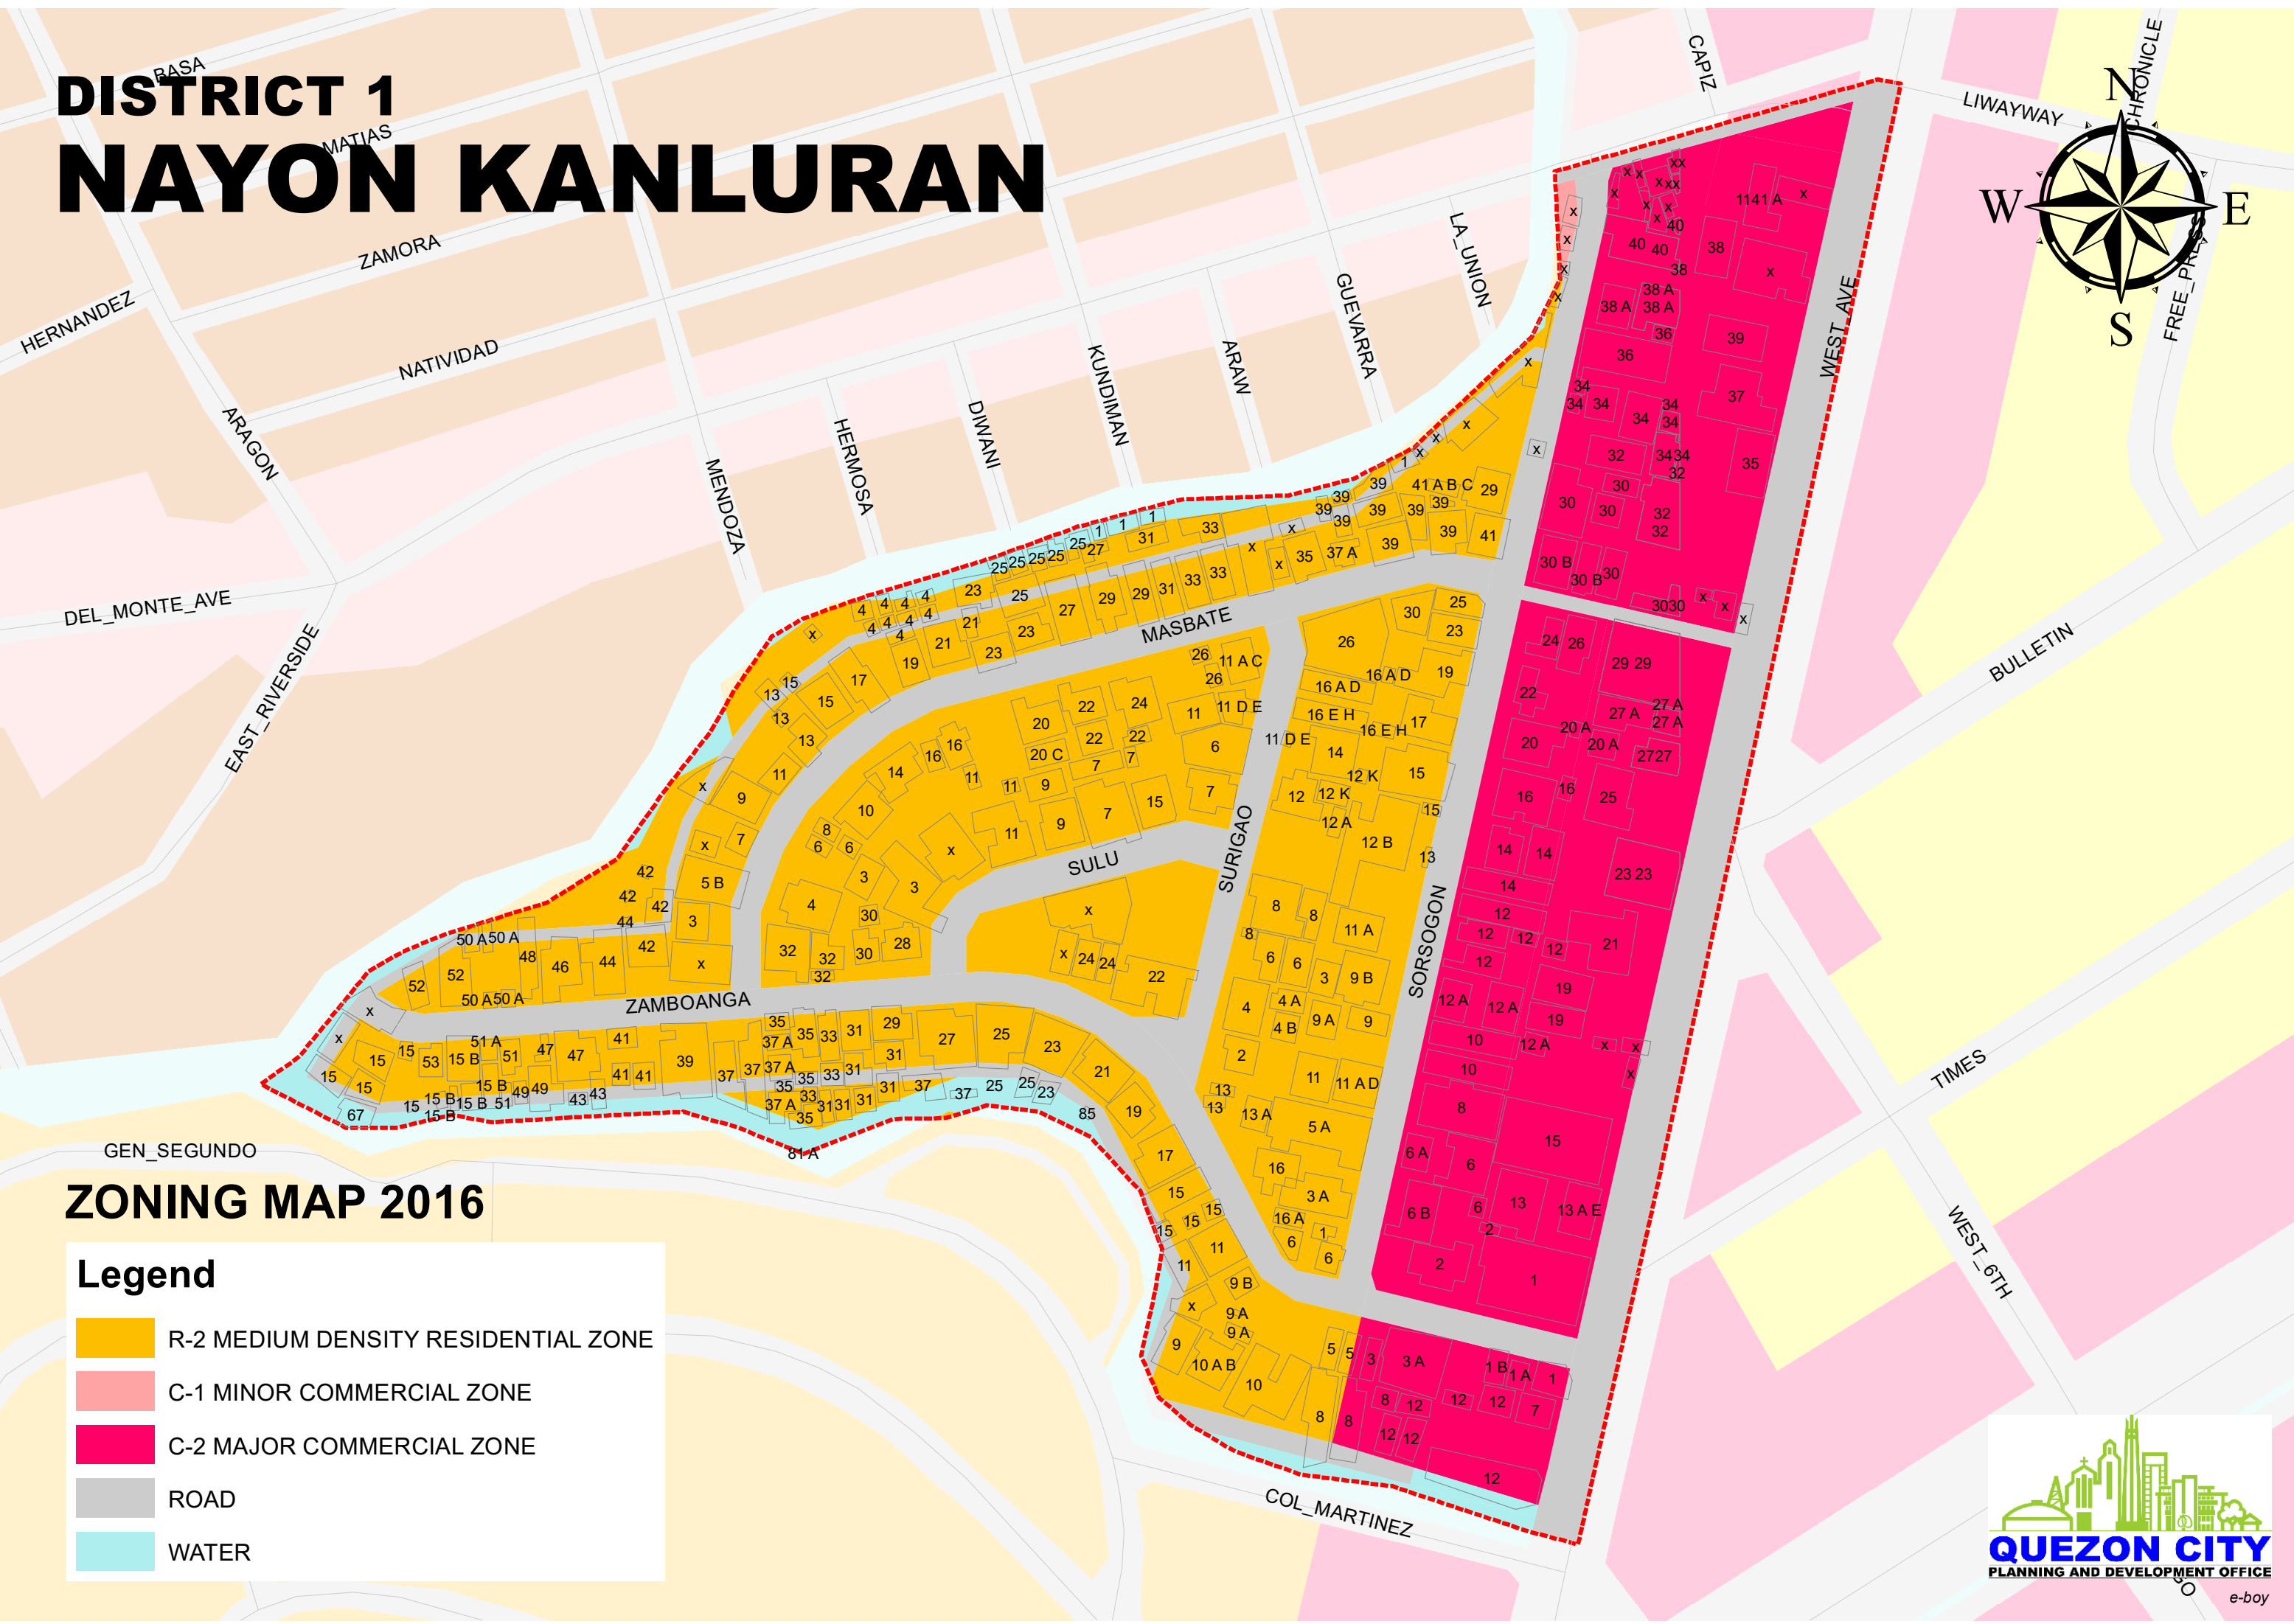

DISTRICT 1 NAYON KANLURAN

ZONING MAP 2016

Legend

- R-2 MEDIUM DENSITY RESIDENTIAL ZONE
- C-1 MINOR COMMERCIAL ZONE
- C-2 MAJOR COMMERCIAL ZONE
- ROAD
- WATER