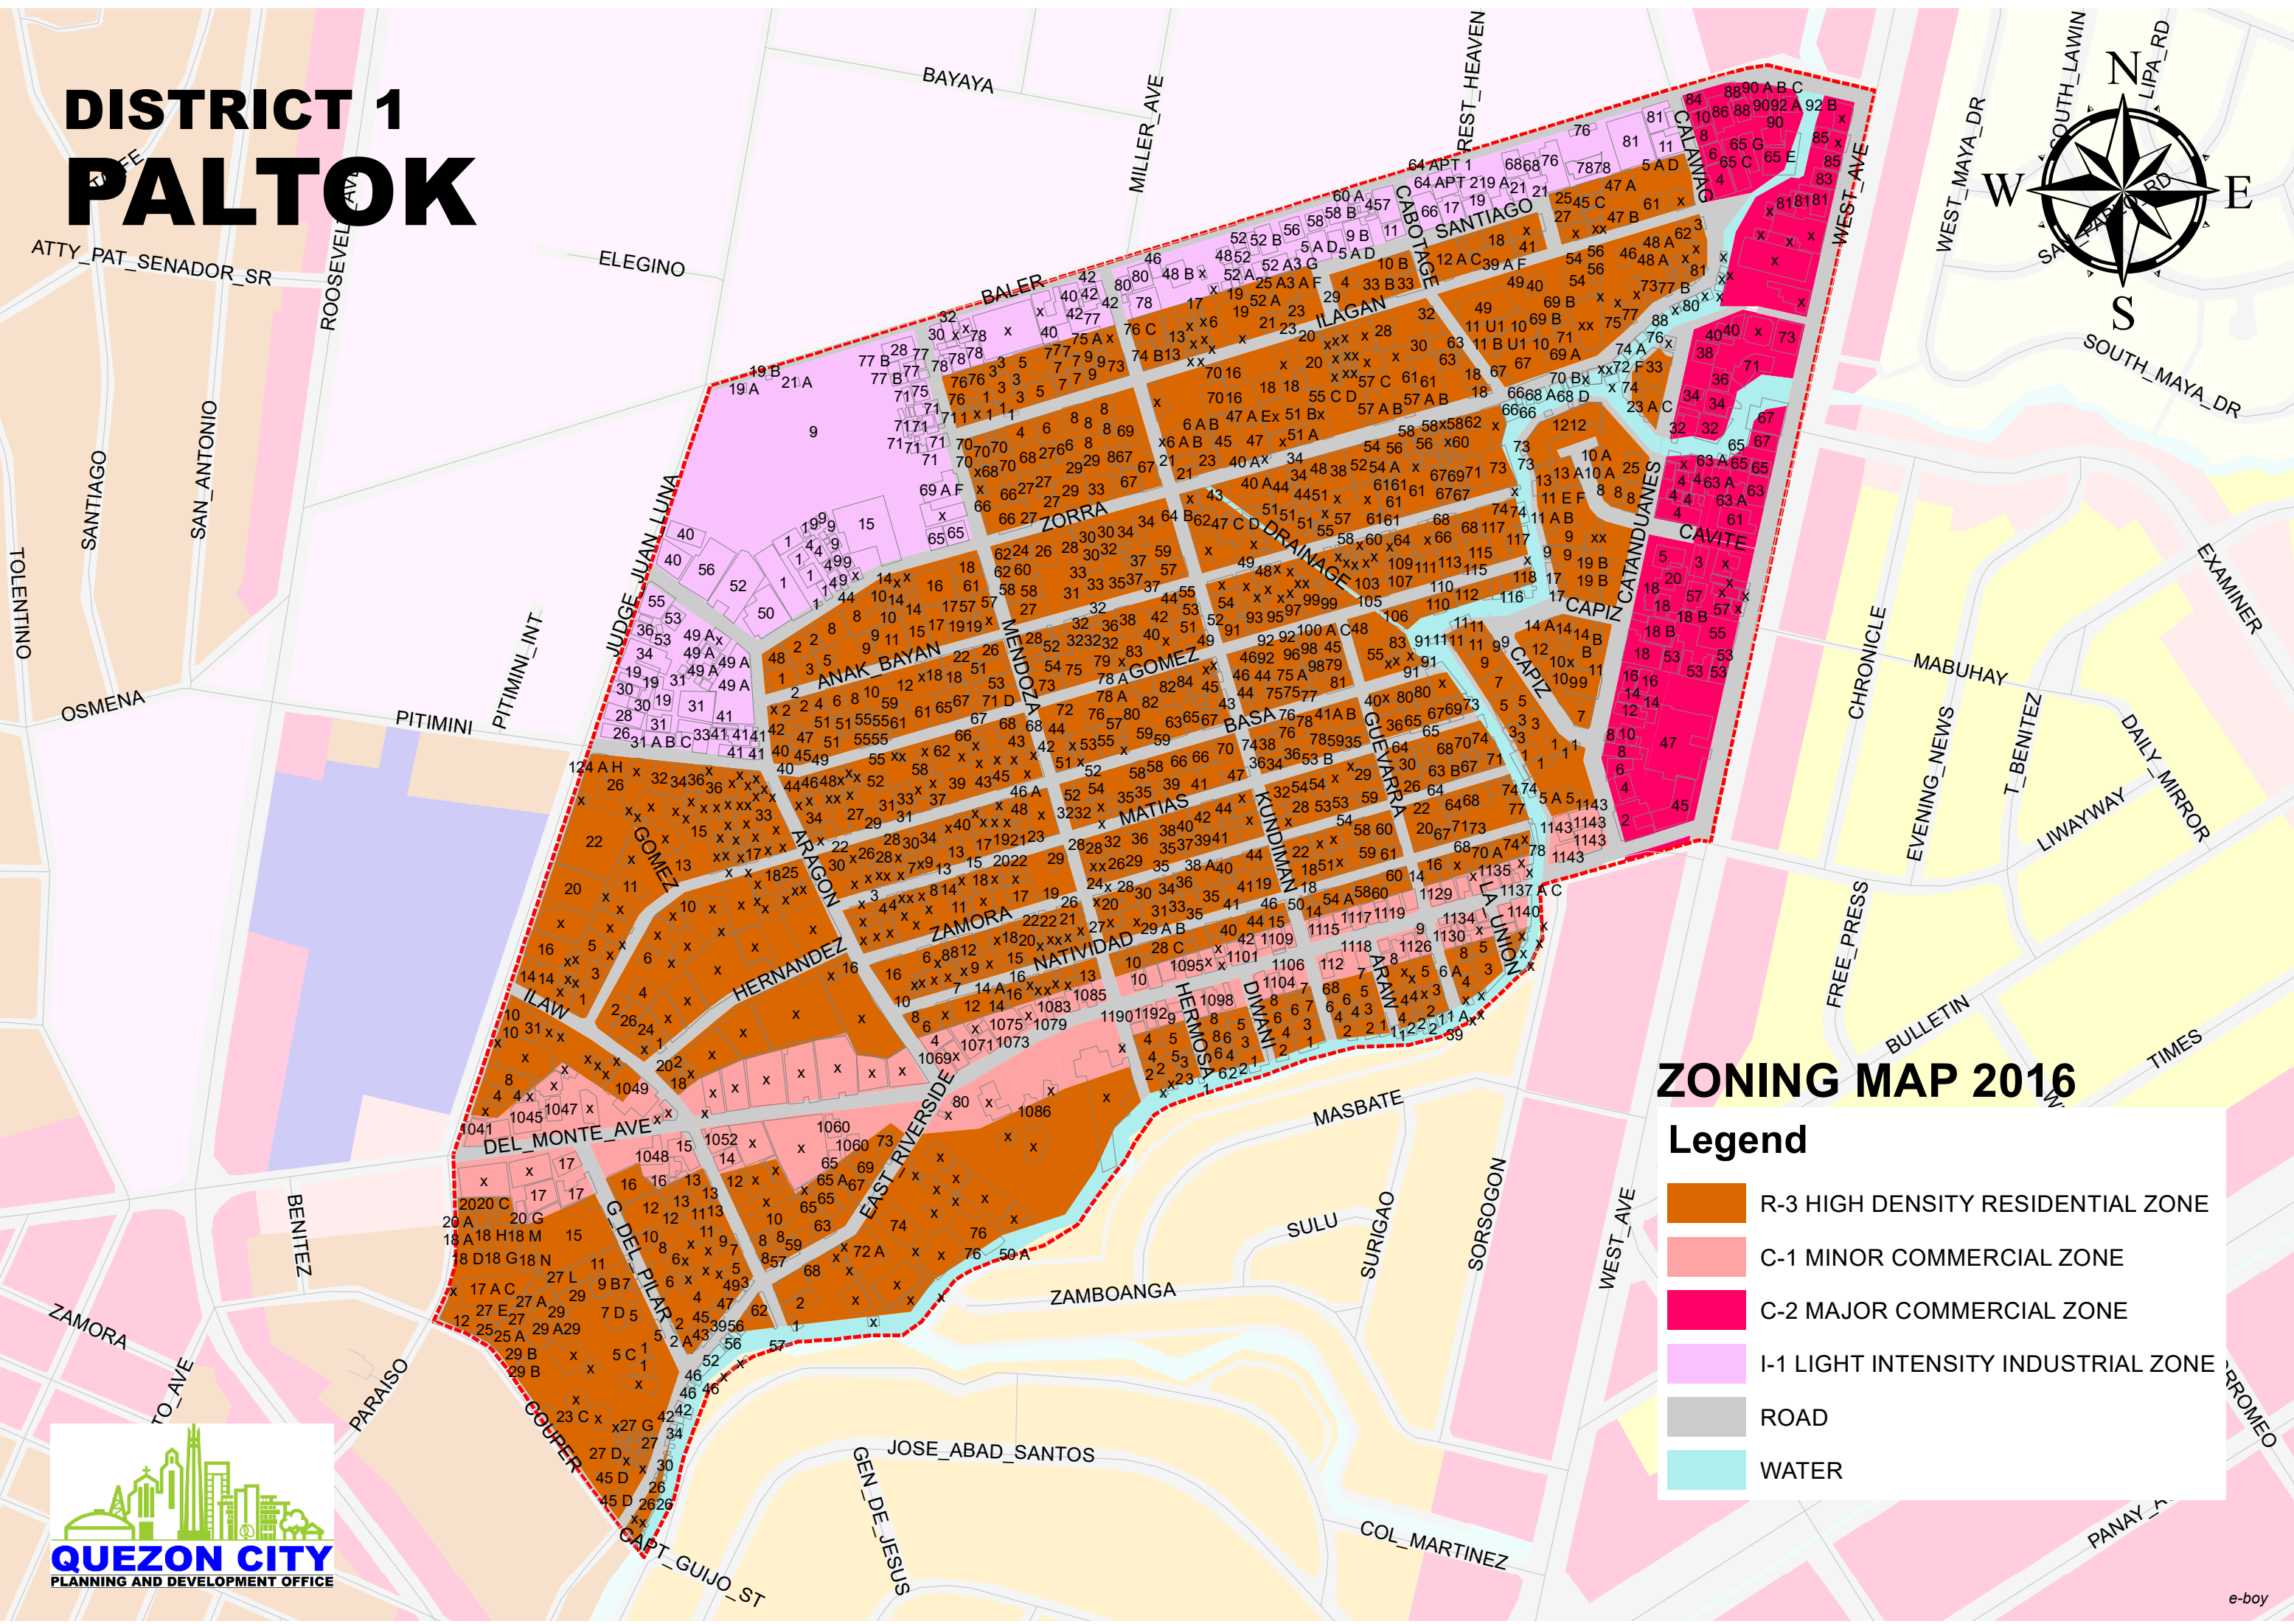

# DISTRICT 1 PALTOK

## ZONING MAP 2016

### Legend

- R-3 HIGH DENSITY RESIDENTIAL ZONE
- C-1 MINOR COMMERCIAL ZONE
- C-2 MAJOR COMMERCIAL ZONE
- I-1 LIGHT INTENSITY INDUSTRIAL ZONE
- ROAD
- WATER