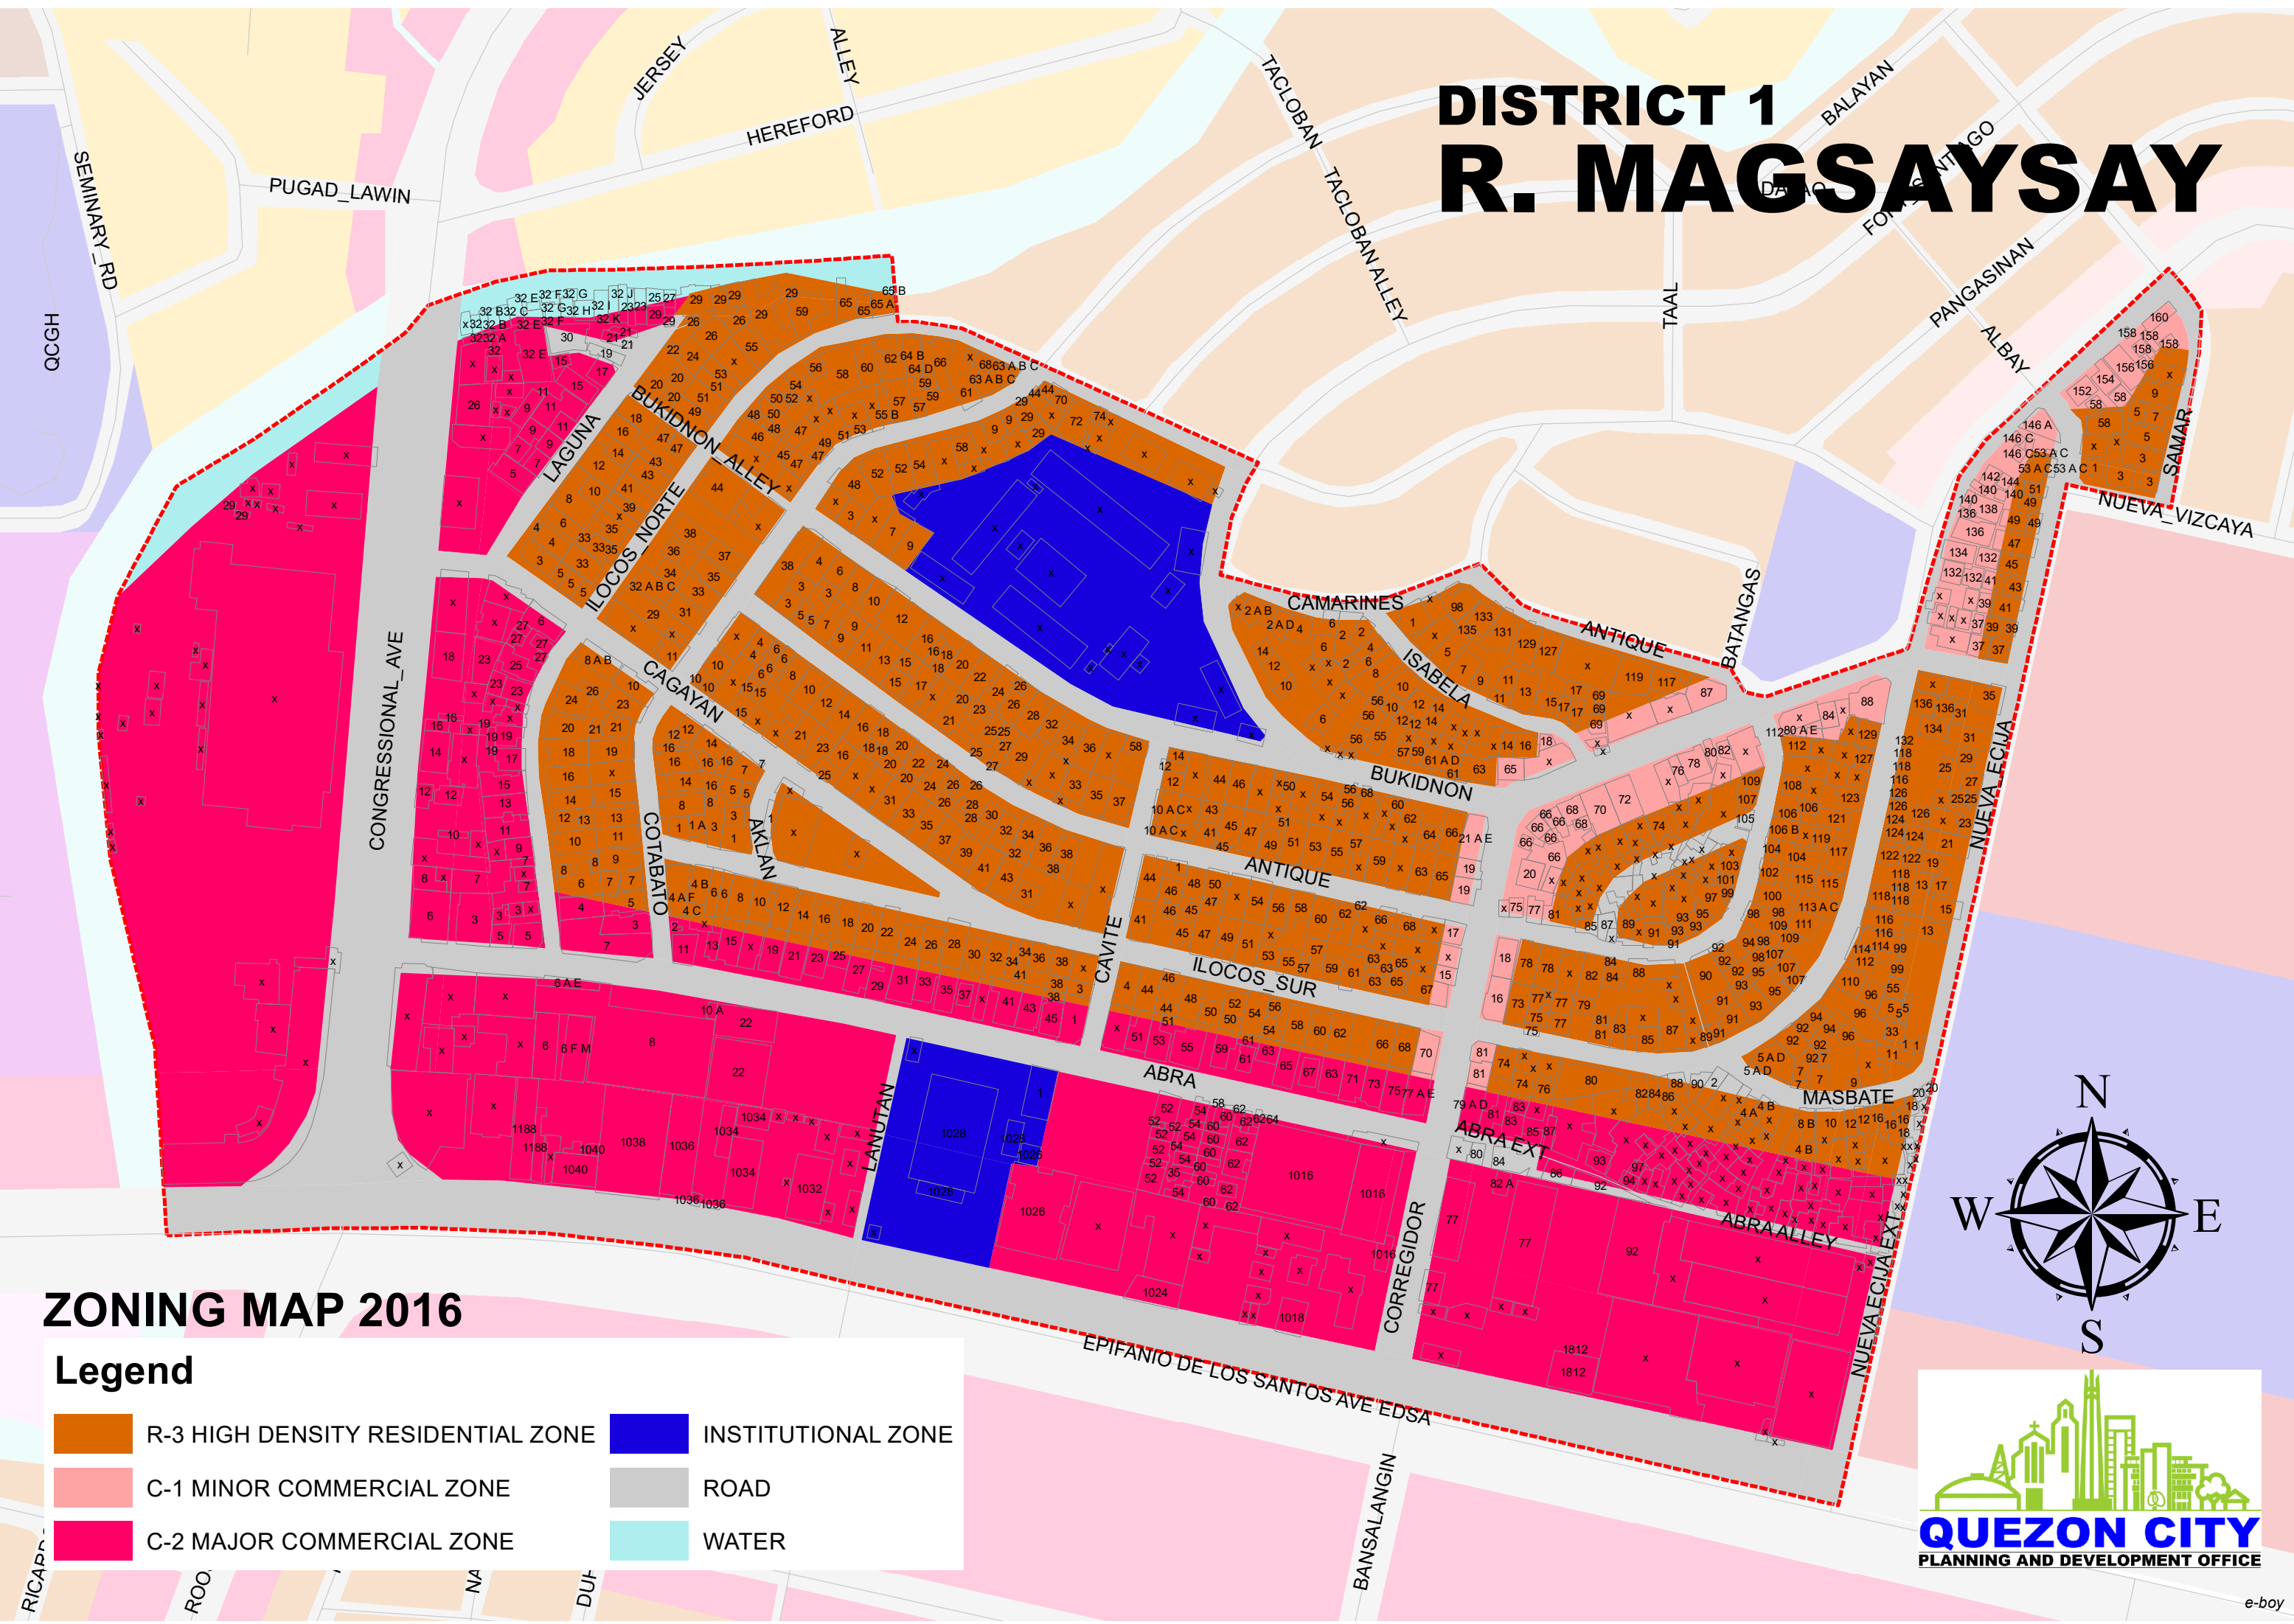

DISTRICT 1 R. MAGSAYSAY

ZONING MAP 2016

Legend

- | | | | |
|--|-----------------------------------|---|--------------------|
|  | R-3 HIGH DENSITY RESIDENTIAL ZONE |  | INSTITUTIONAL ZONE |
|  | C-1 MINOR COMMERCIAL ZONE |  | ROAD |
|  | C-2 MAJOR COMMERCIAL ZONE |  | WATER |