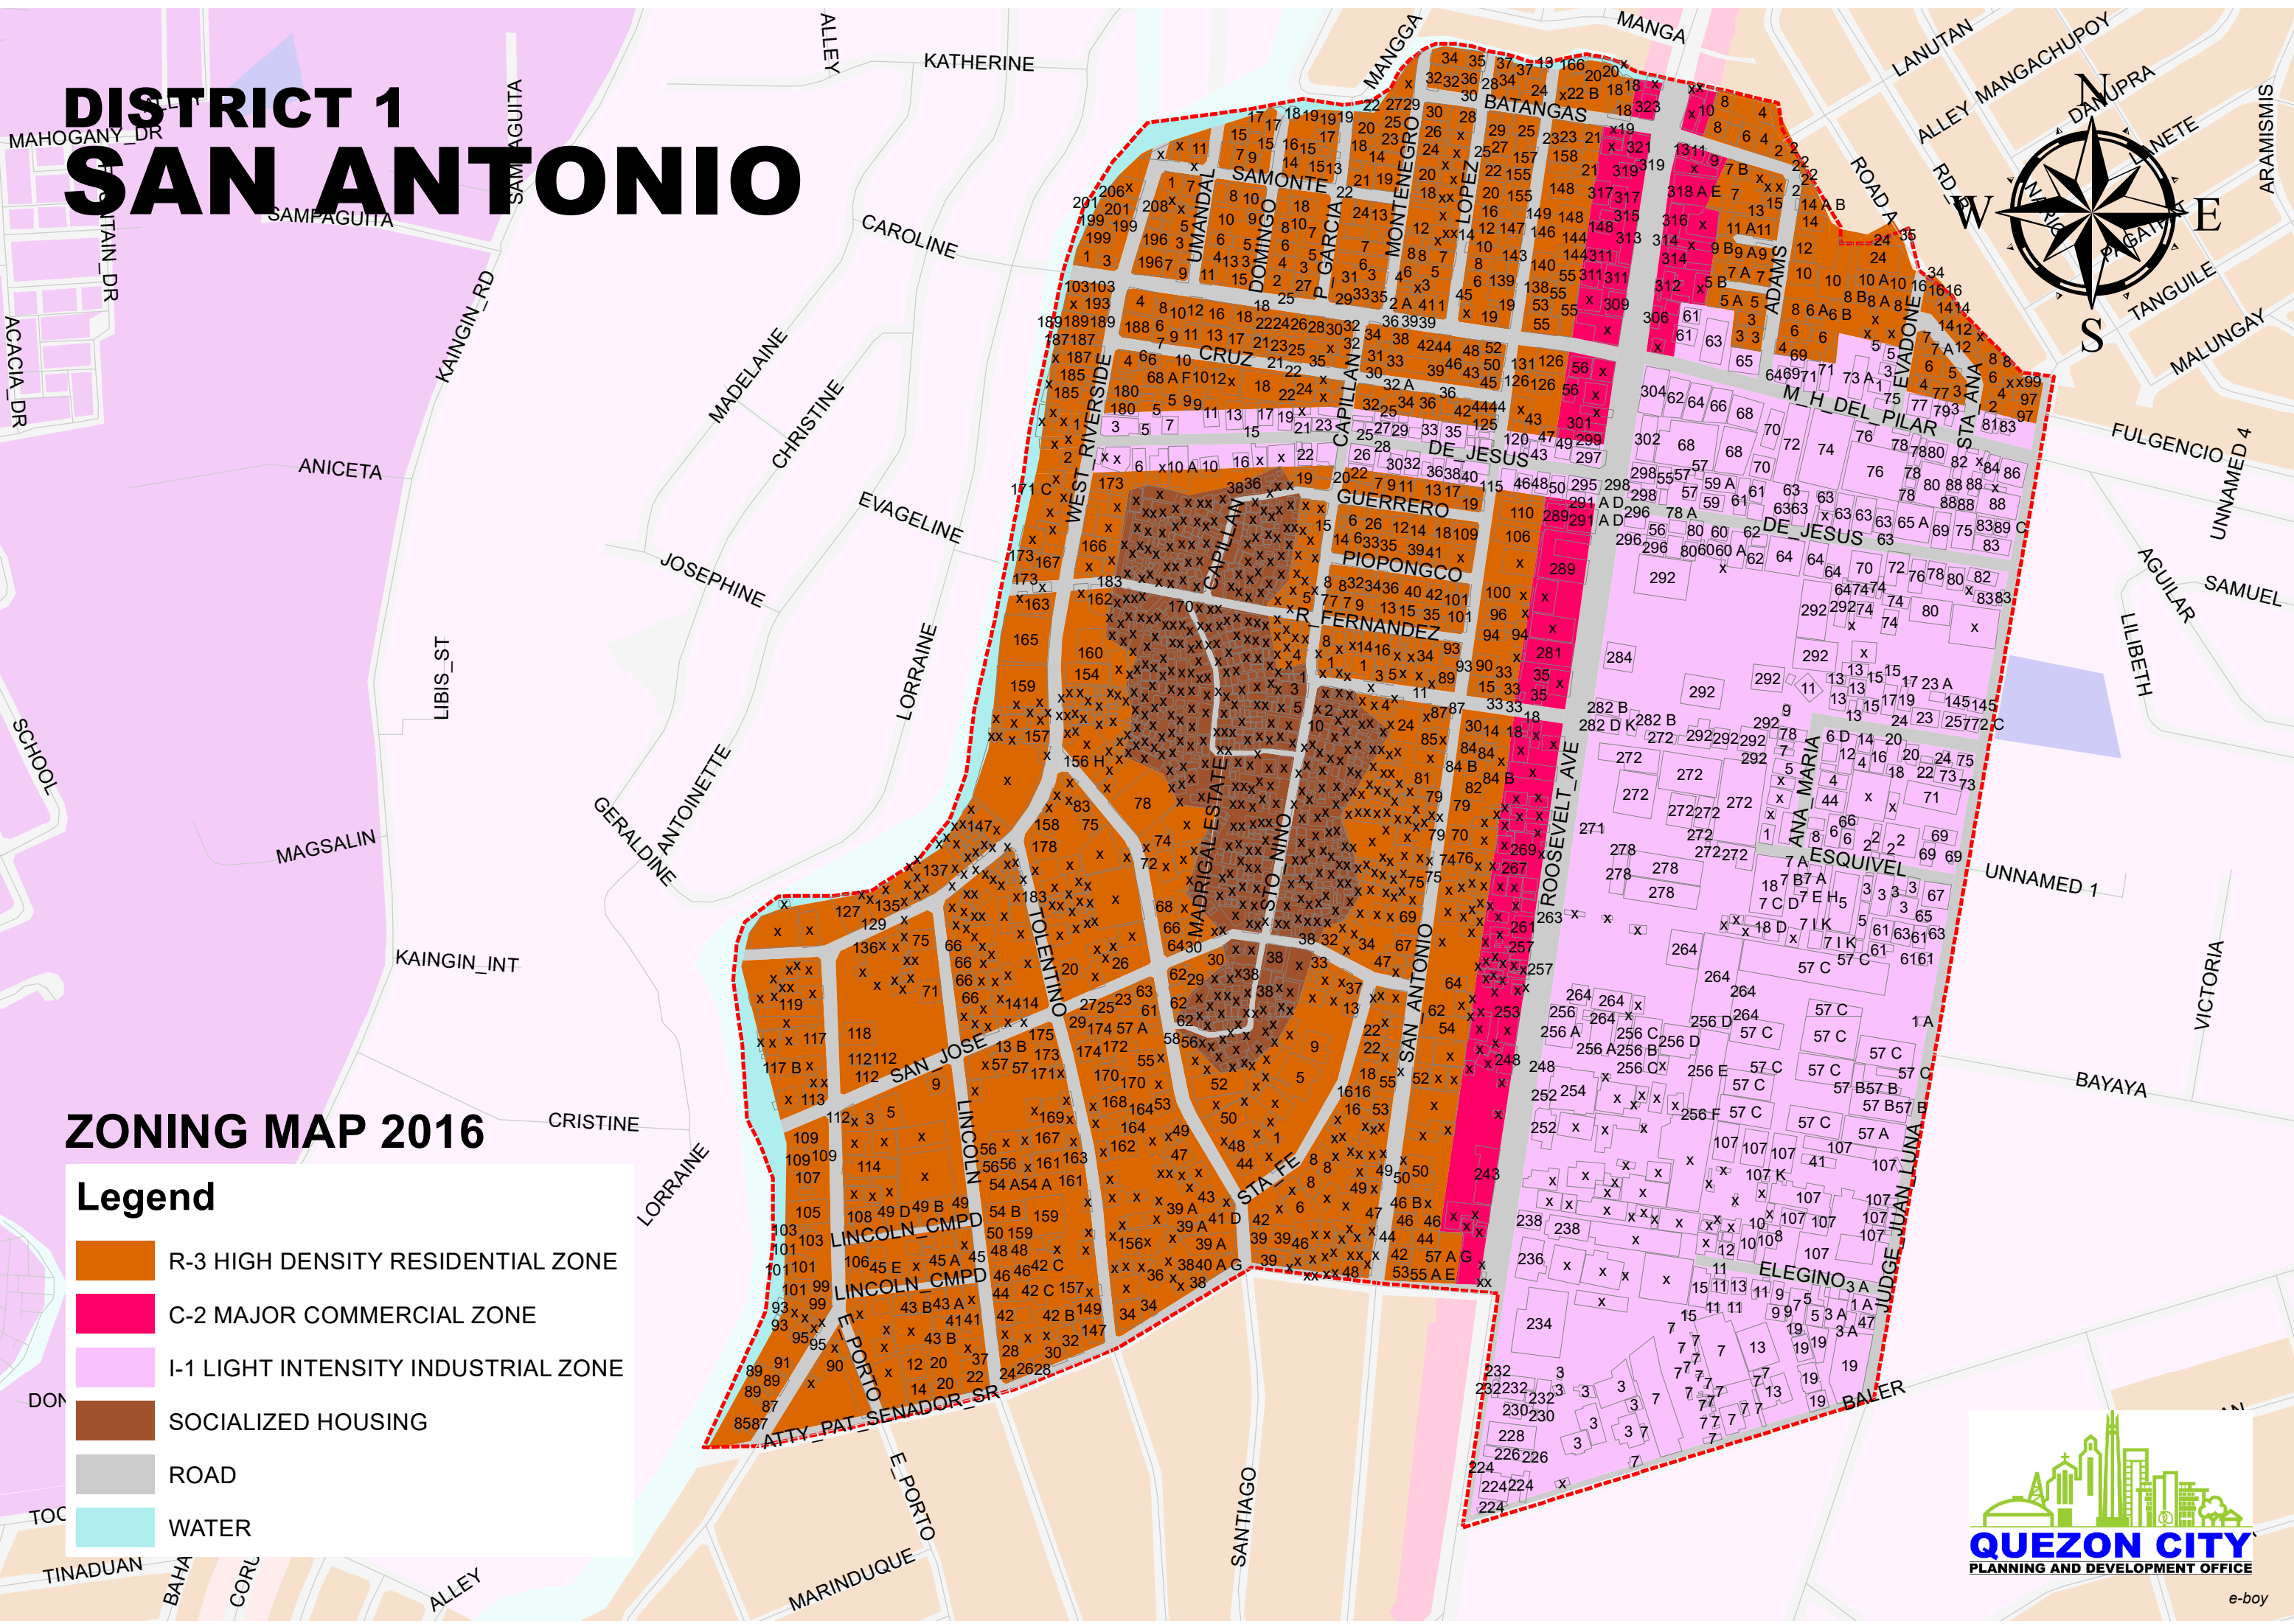

DISTRICT 1 SAN ANTONIO

ZONING MAP 2016

Legend

- R-3 HIGH DENSITY RESIDENTIAL ZONE
- C-2 MAJOR COMMERCIAL ZONE
- I-1 LIGHT INTENSITY INDUSTRIAL ZONE
- SOCIALIZED HOUSING
- ROAD
- WATER