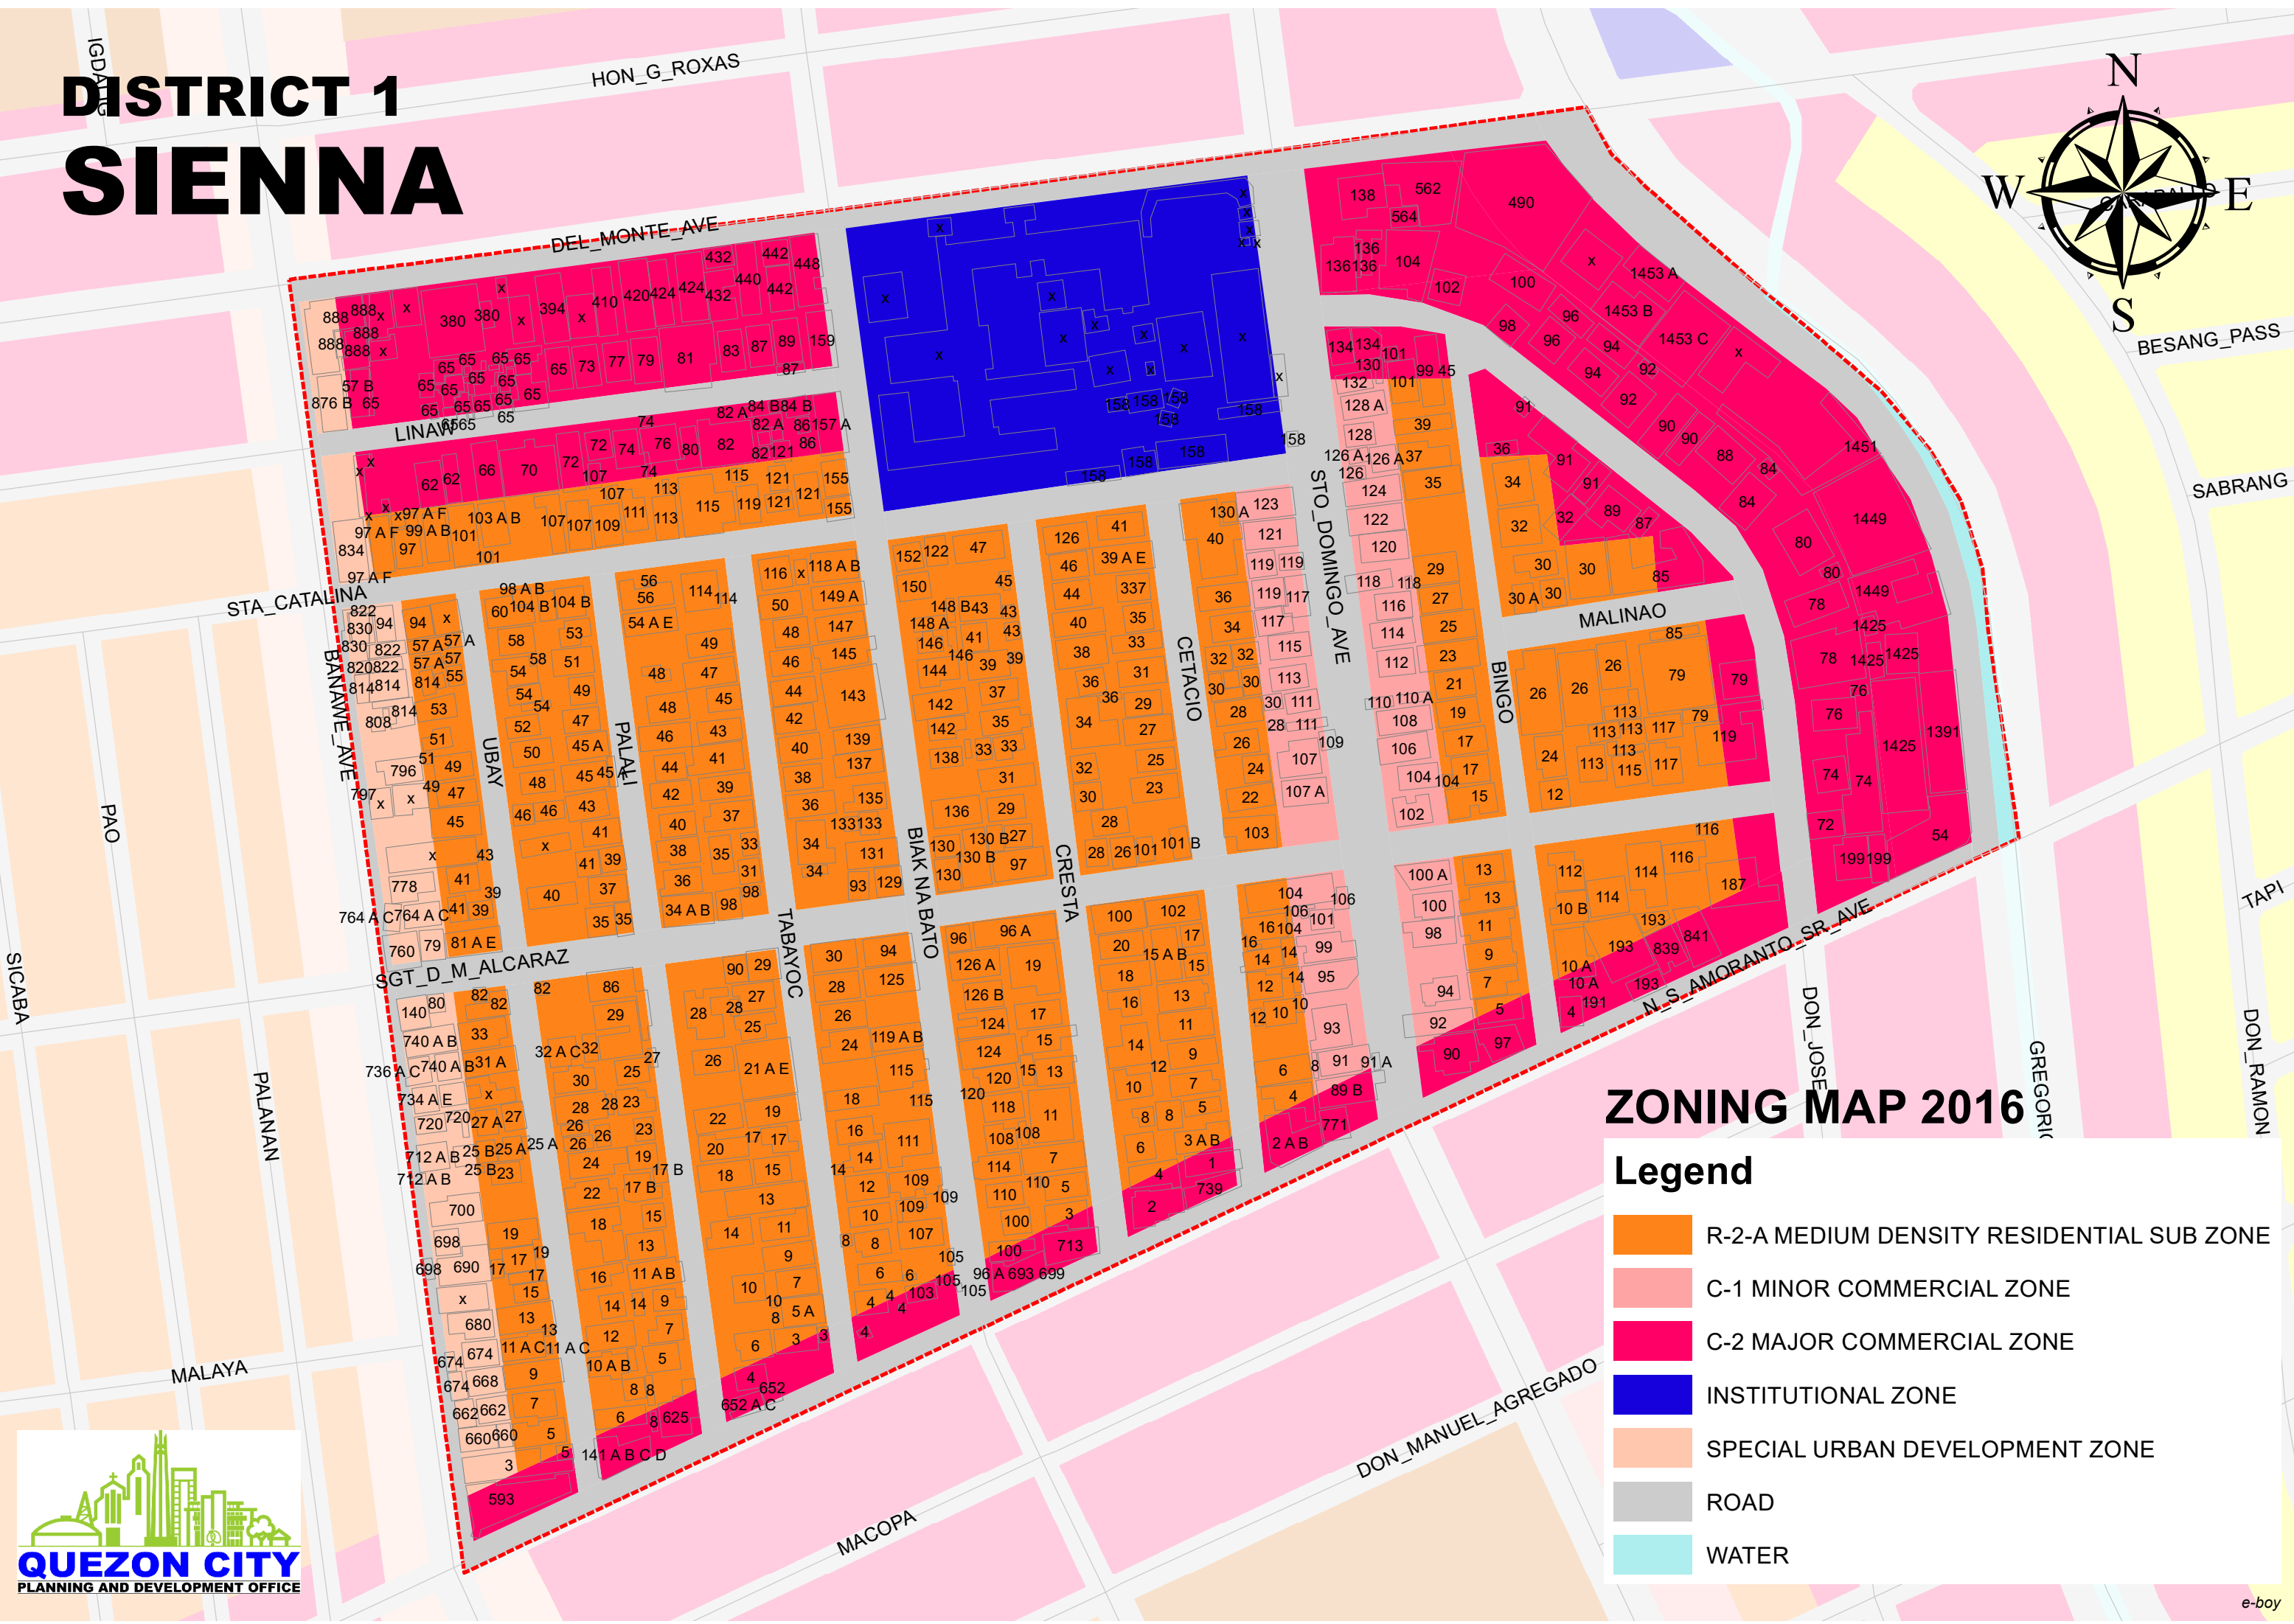

DISTRICT 1 SIENNA

ZONING MAP 2016

Legend

- R-2-A MEDIUM DENSITY RESIDENTIAL SUB ZONE
- C-1 MINOR COMMERCIAL ZONE
- C-2 MAJOR COMMERCIAL ZONE
- INSTITUTIONAL ZONE
- SPECIAL URBAN DEVELOPMENT ZONE
- ROAD
- WATER