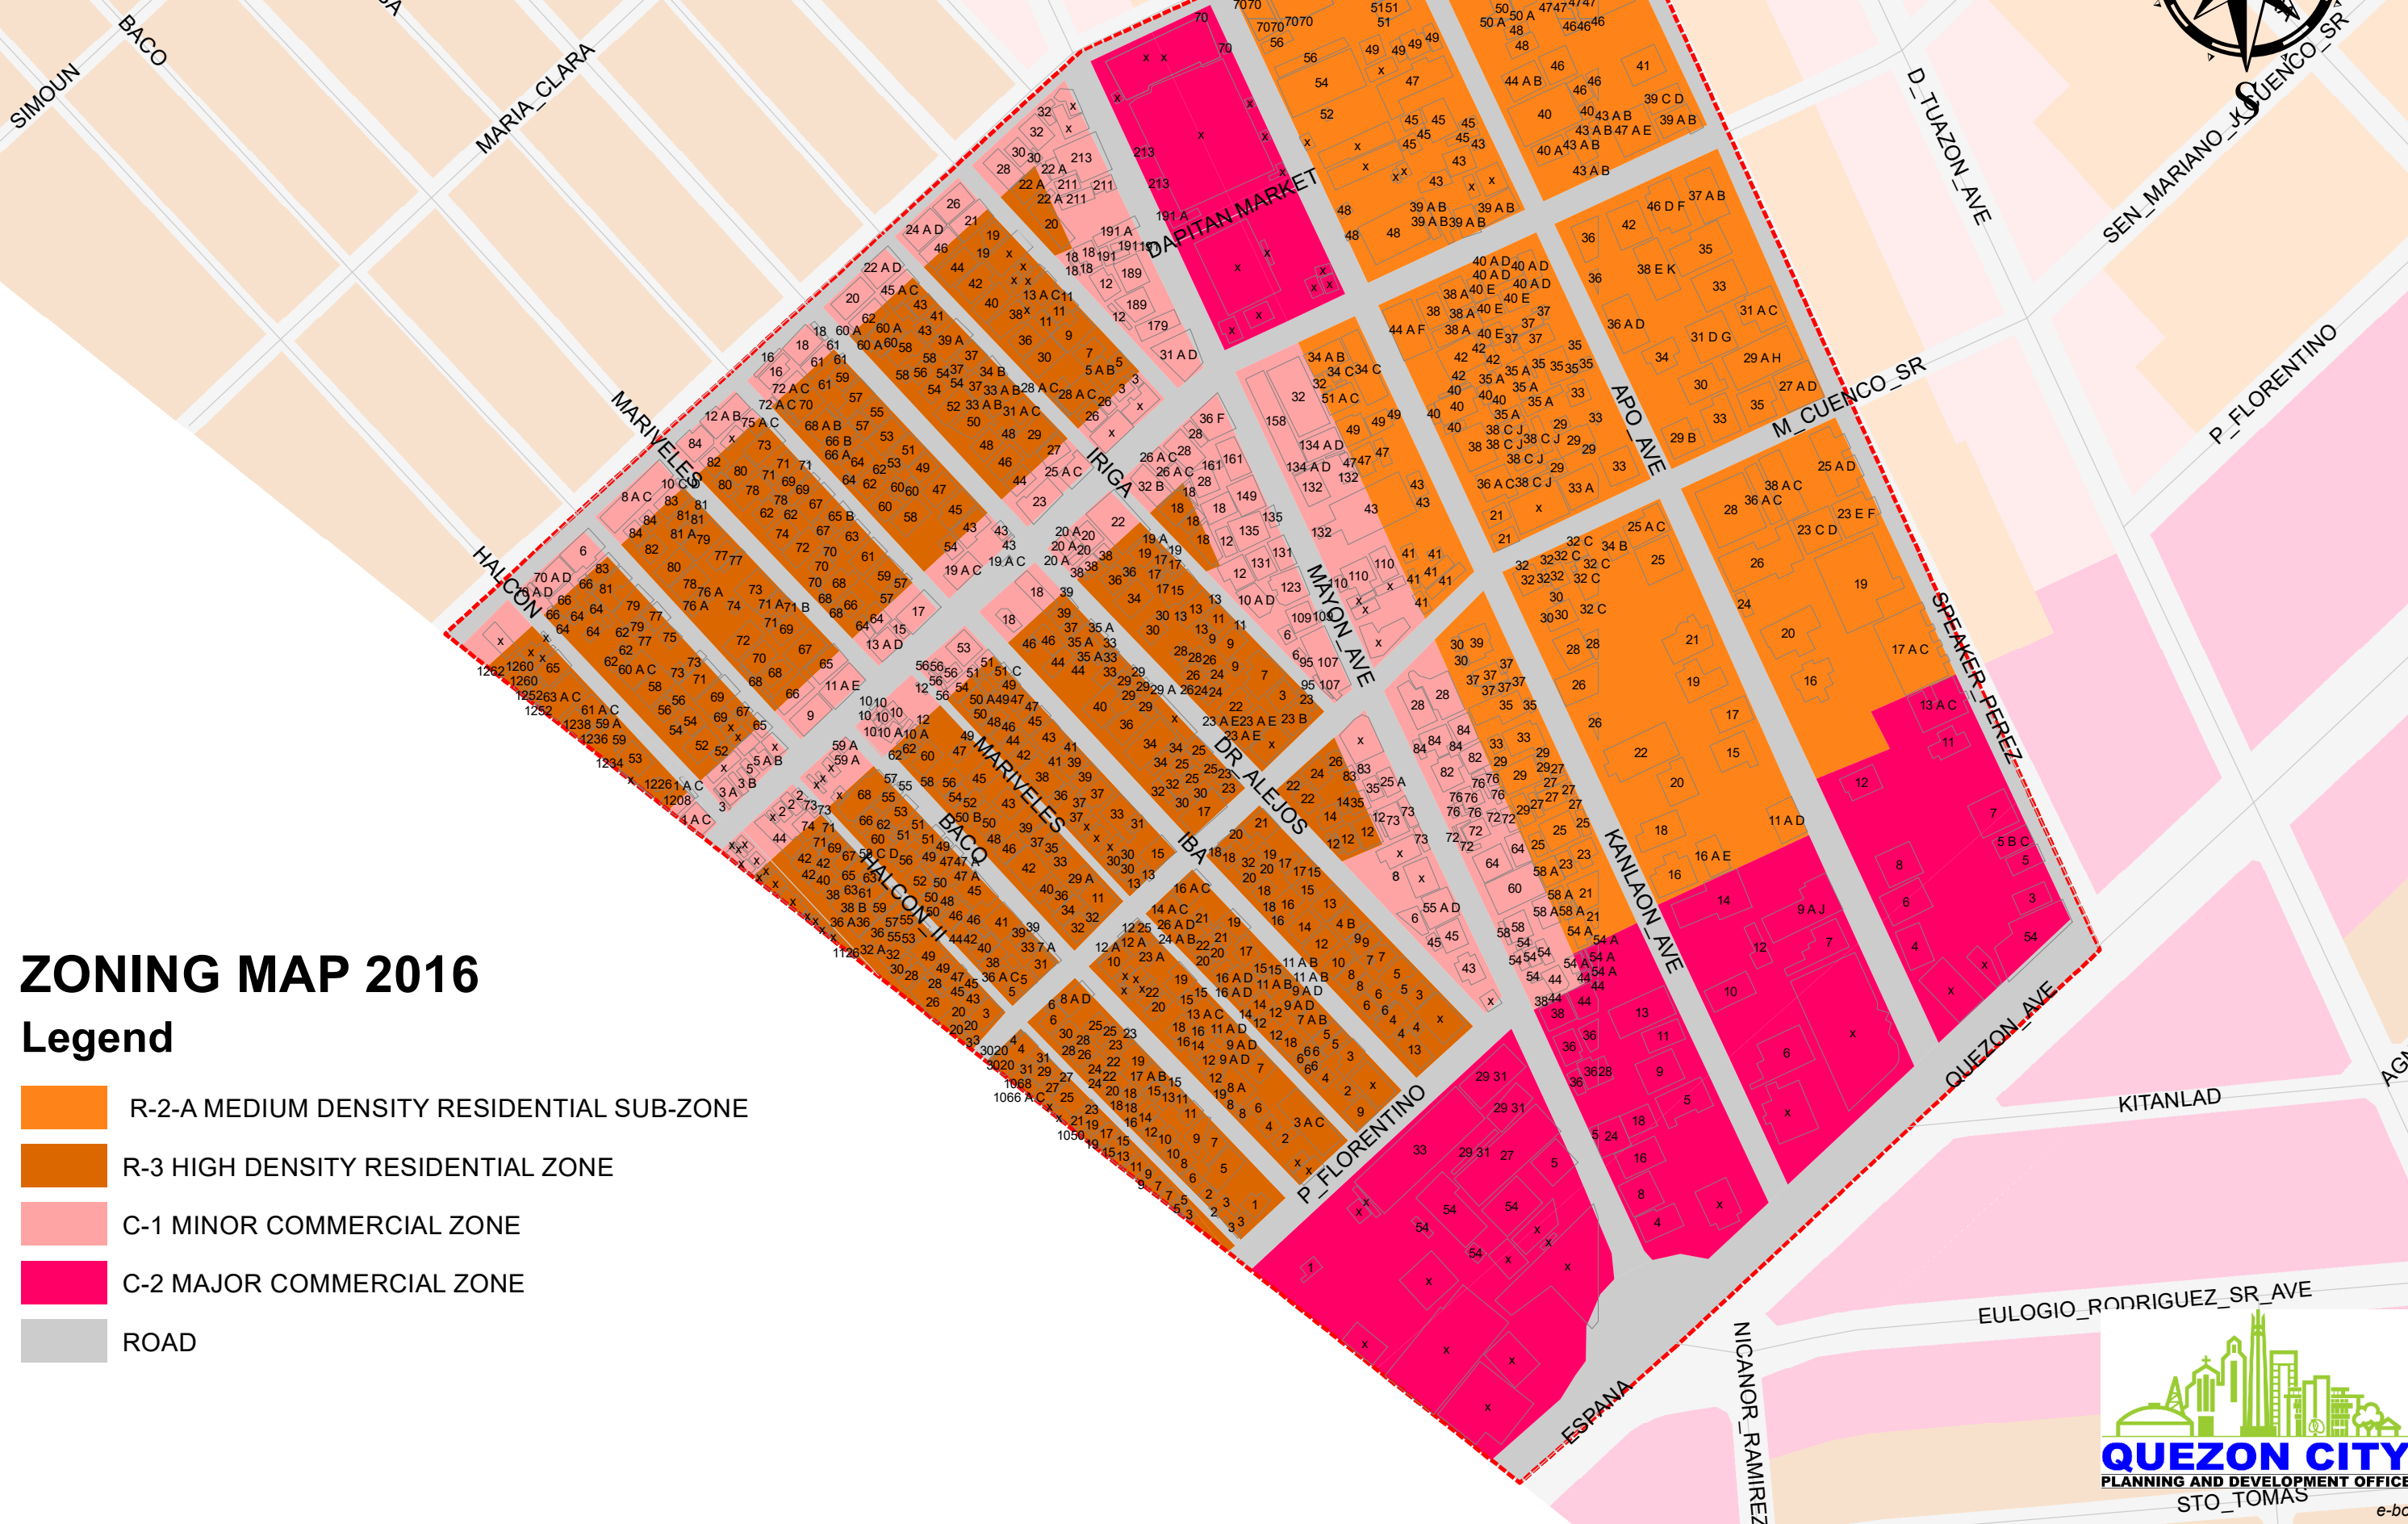

DISTRICT 1 STA. TERESITA

ZONING MAP 2016

Legend

- R-2-A MEDIUM DENSITY RESIDENTIAL SUB-ZONE
- R-3 HIGH DENSITY RESIDENTIAL ZONE
- C-1 MINOR COMMERCIAL ZONE
- C-2 MAJOR COMMERCIAL ZONE
- ROAD