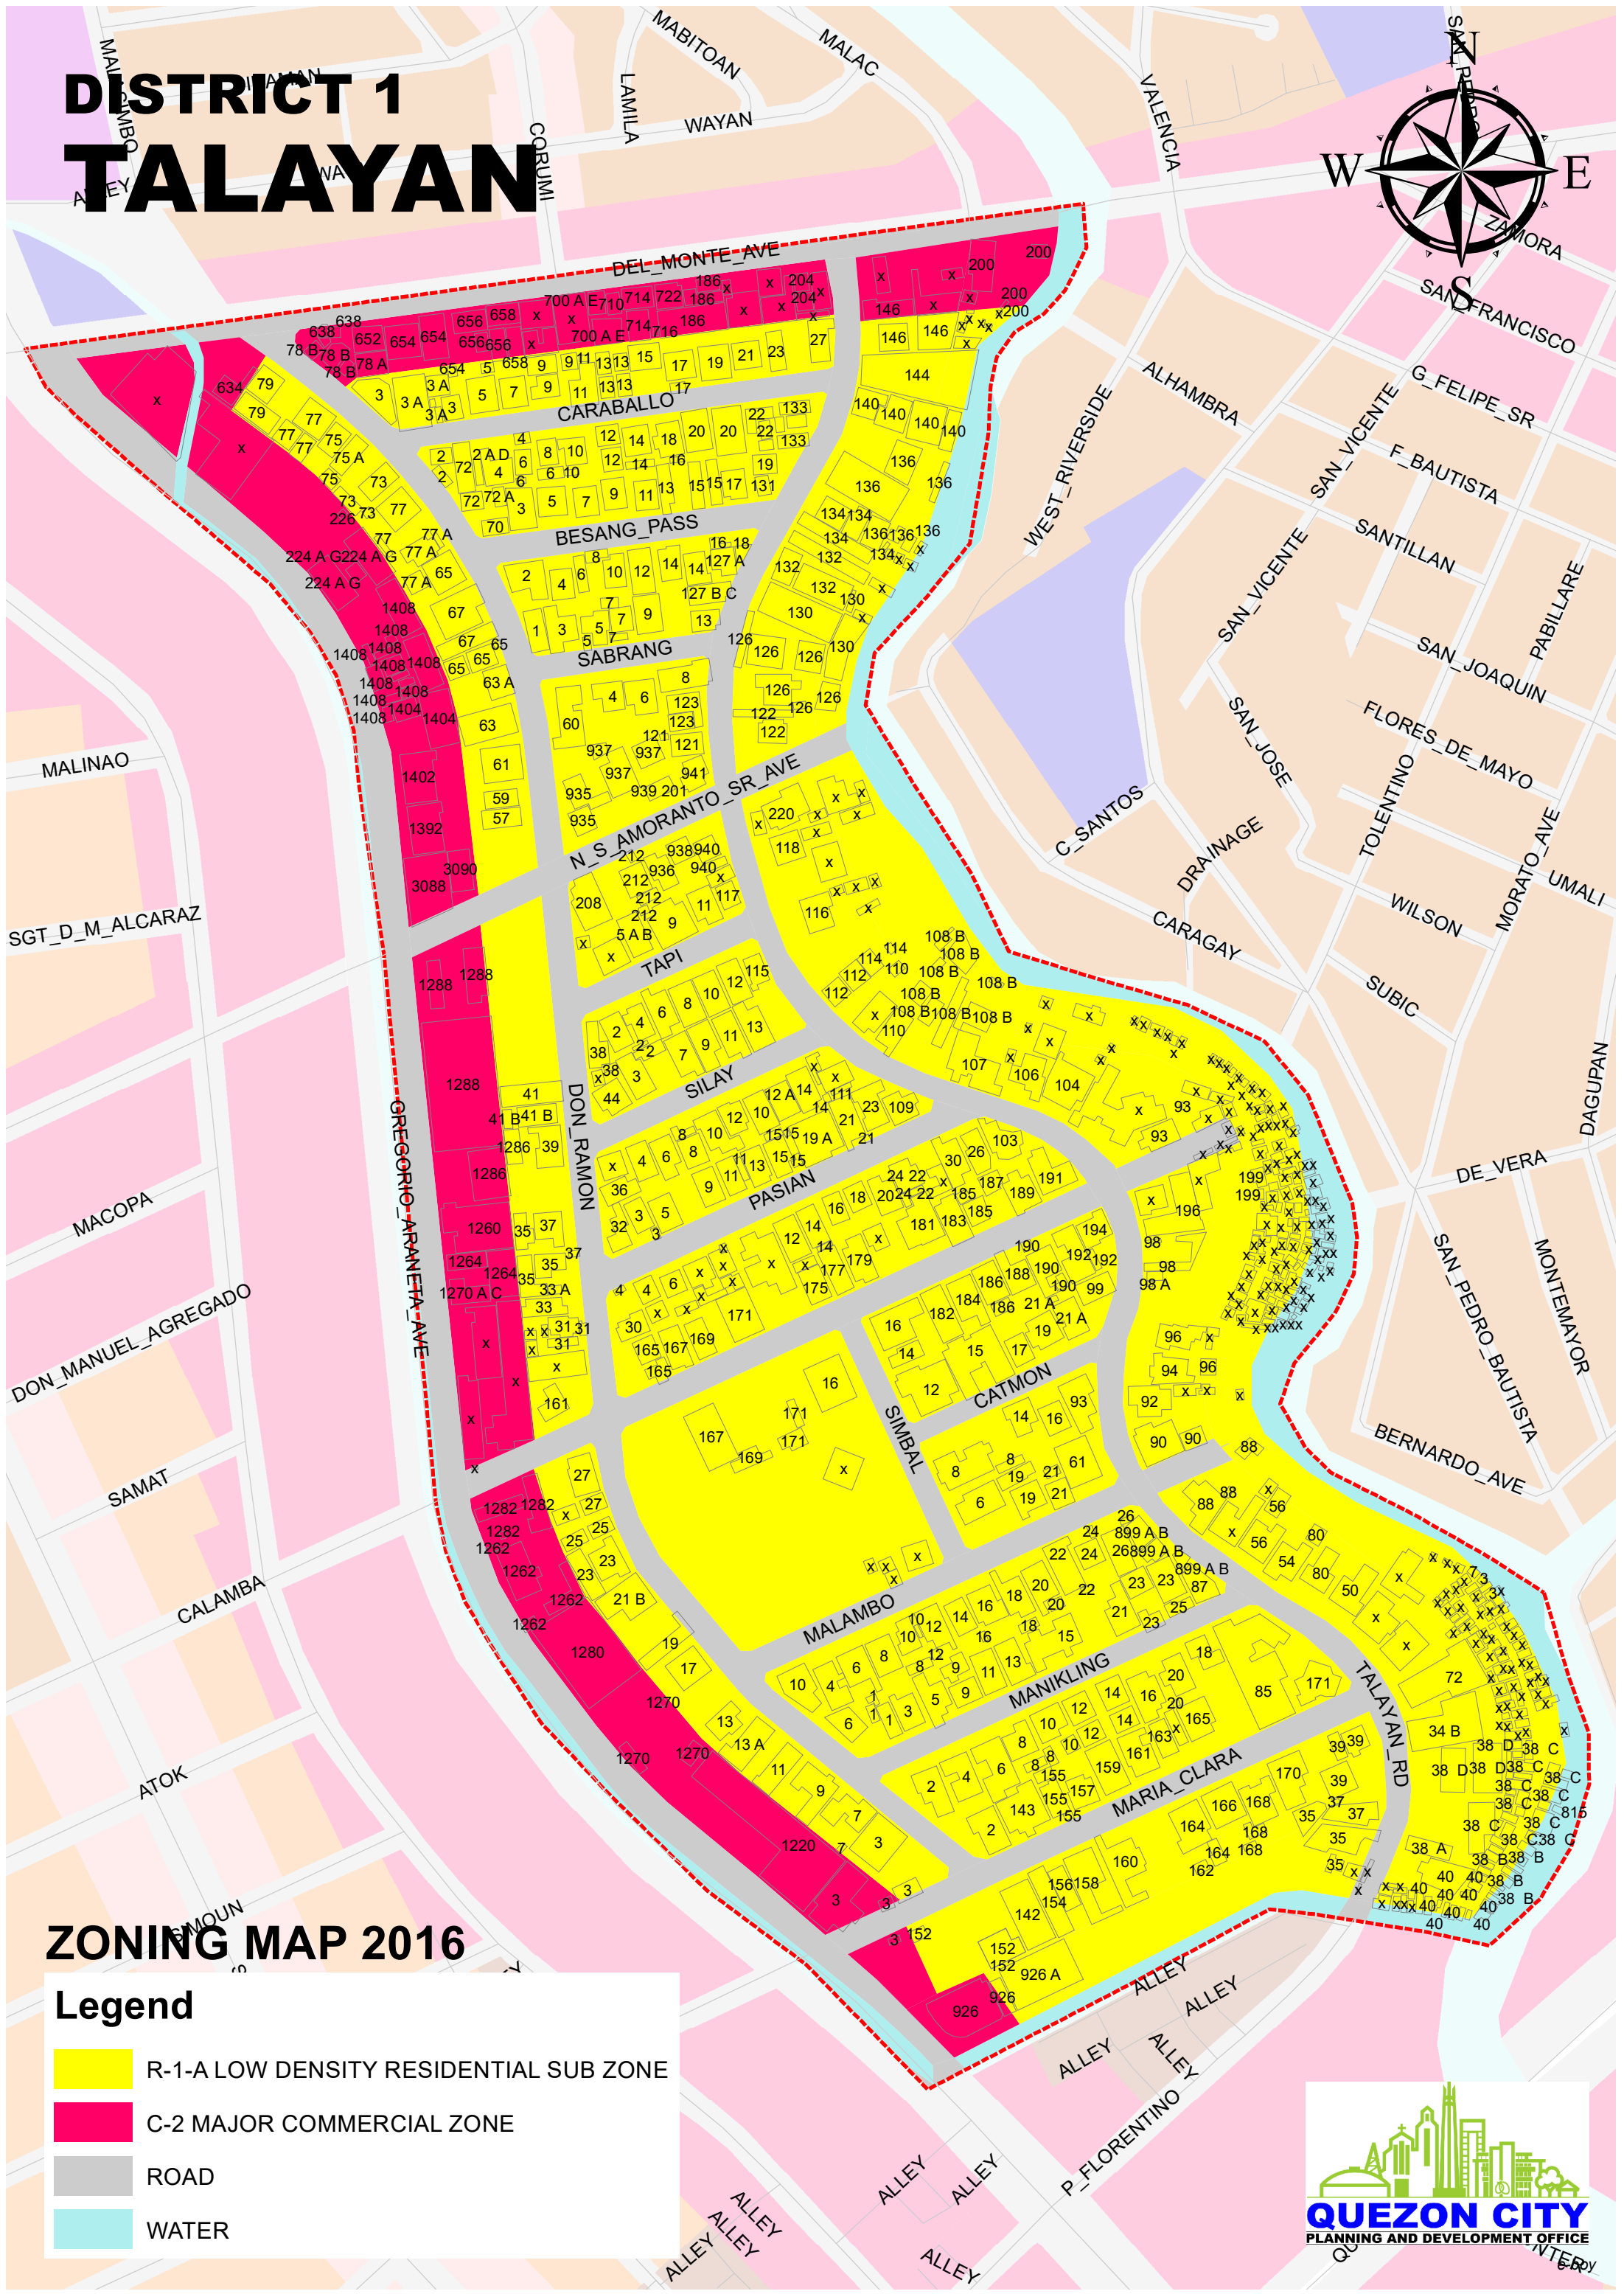

DISTRICT 1 TALAYAN

ZONING MAP 2016

Legend

- R-1-A LOW DENSITY RESIDENTIAL SUB ZONE
- C-2 MAJOR COMMERCIAL ZONE
- ROAD
- WATER