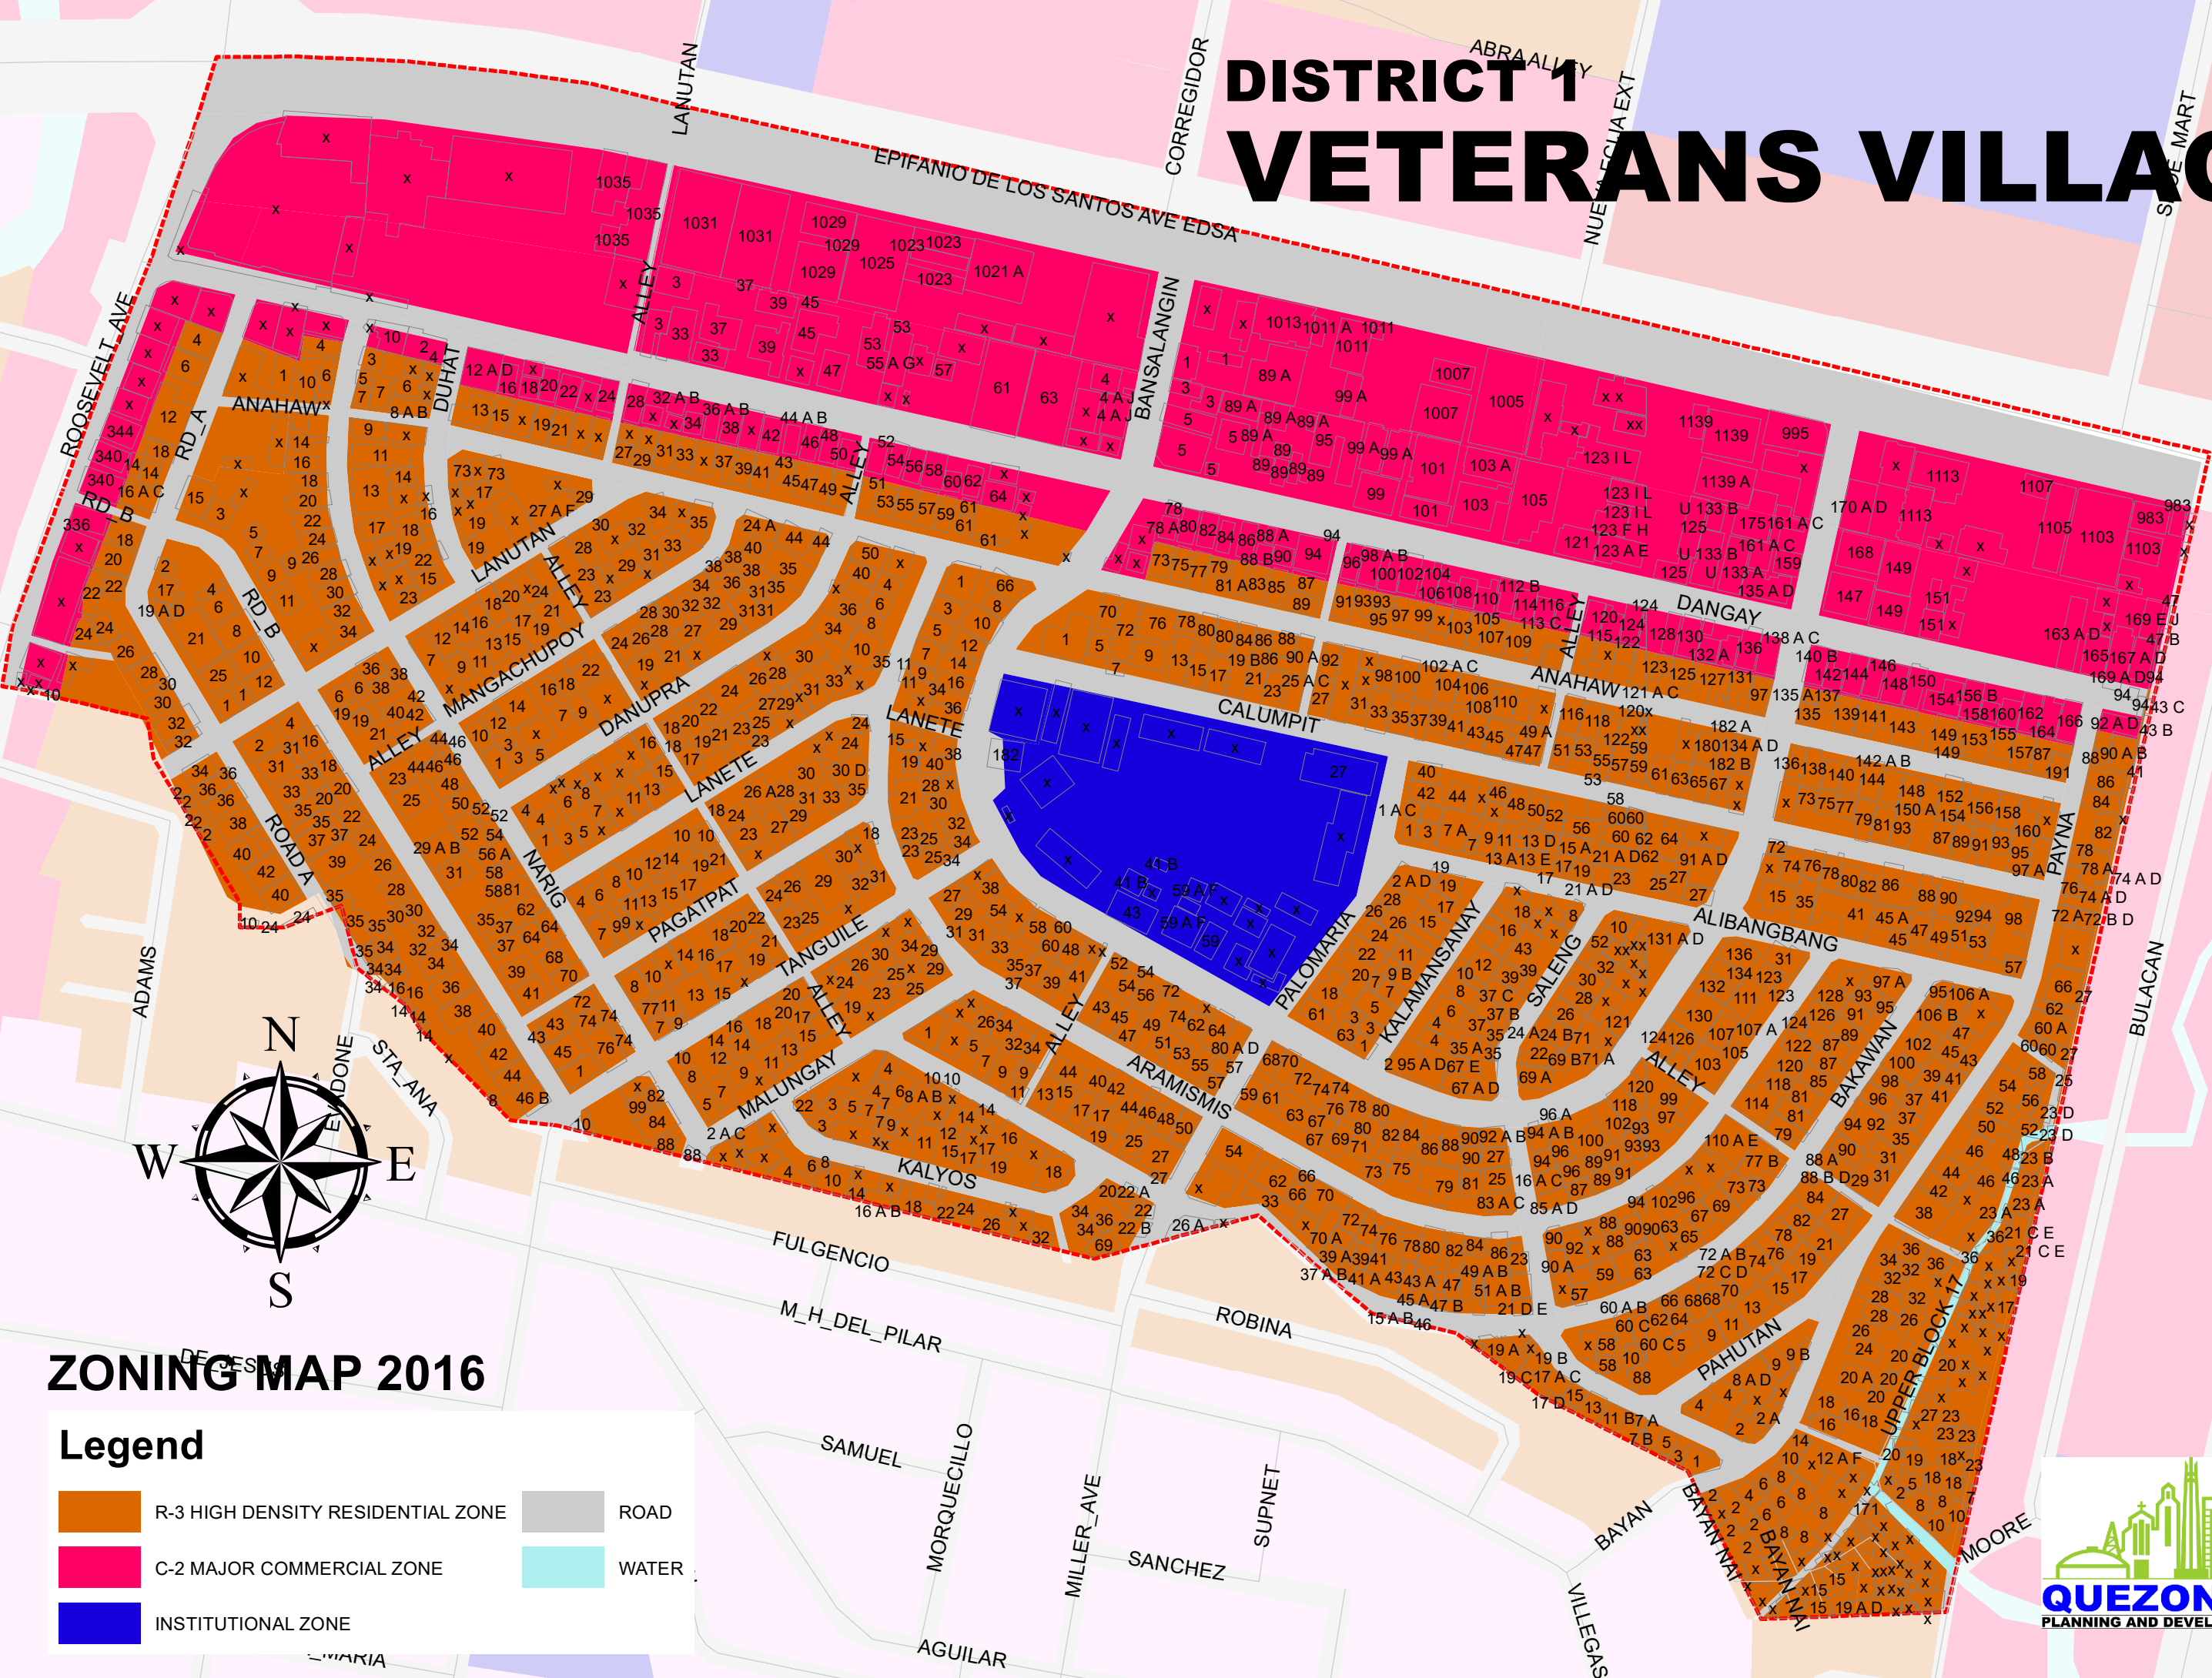

DISTRICT 1 VETERANS VILLAGE

ZONING MAP 2016

Legend	
	R-3 HIGH DENSITY RESIDENTIAL ZONE
	C-2 MAJOR COMMERCIAL ZONE
	INSTITUTIONAL ZONE
	ROAD
	WATER