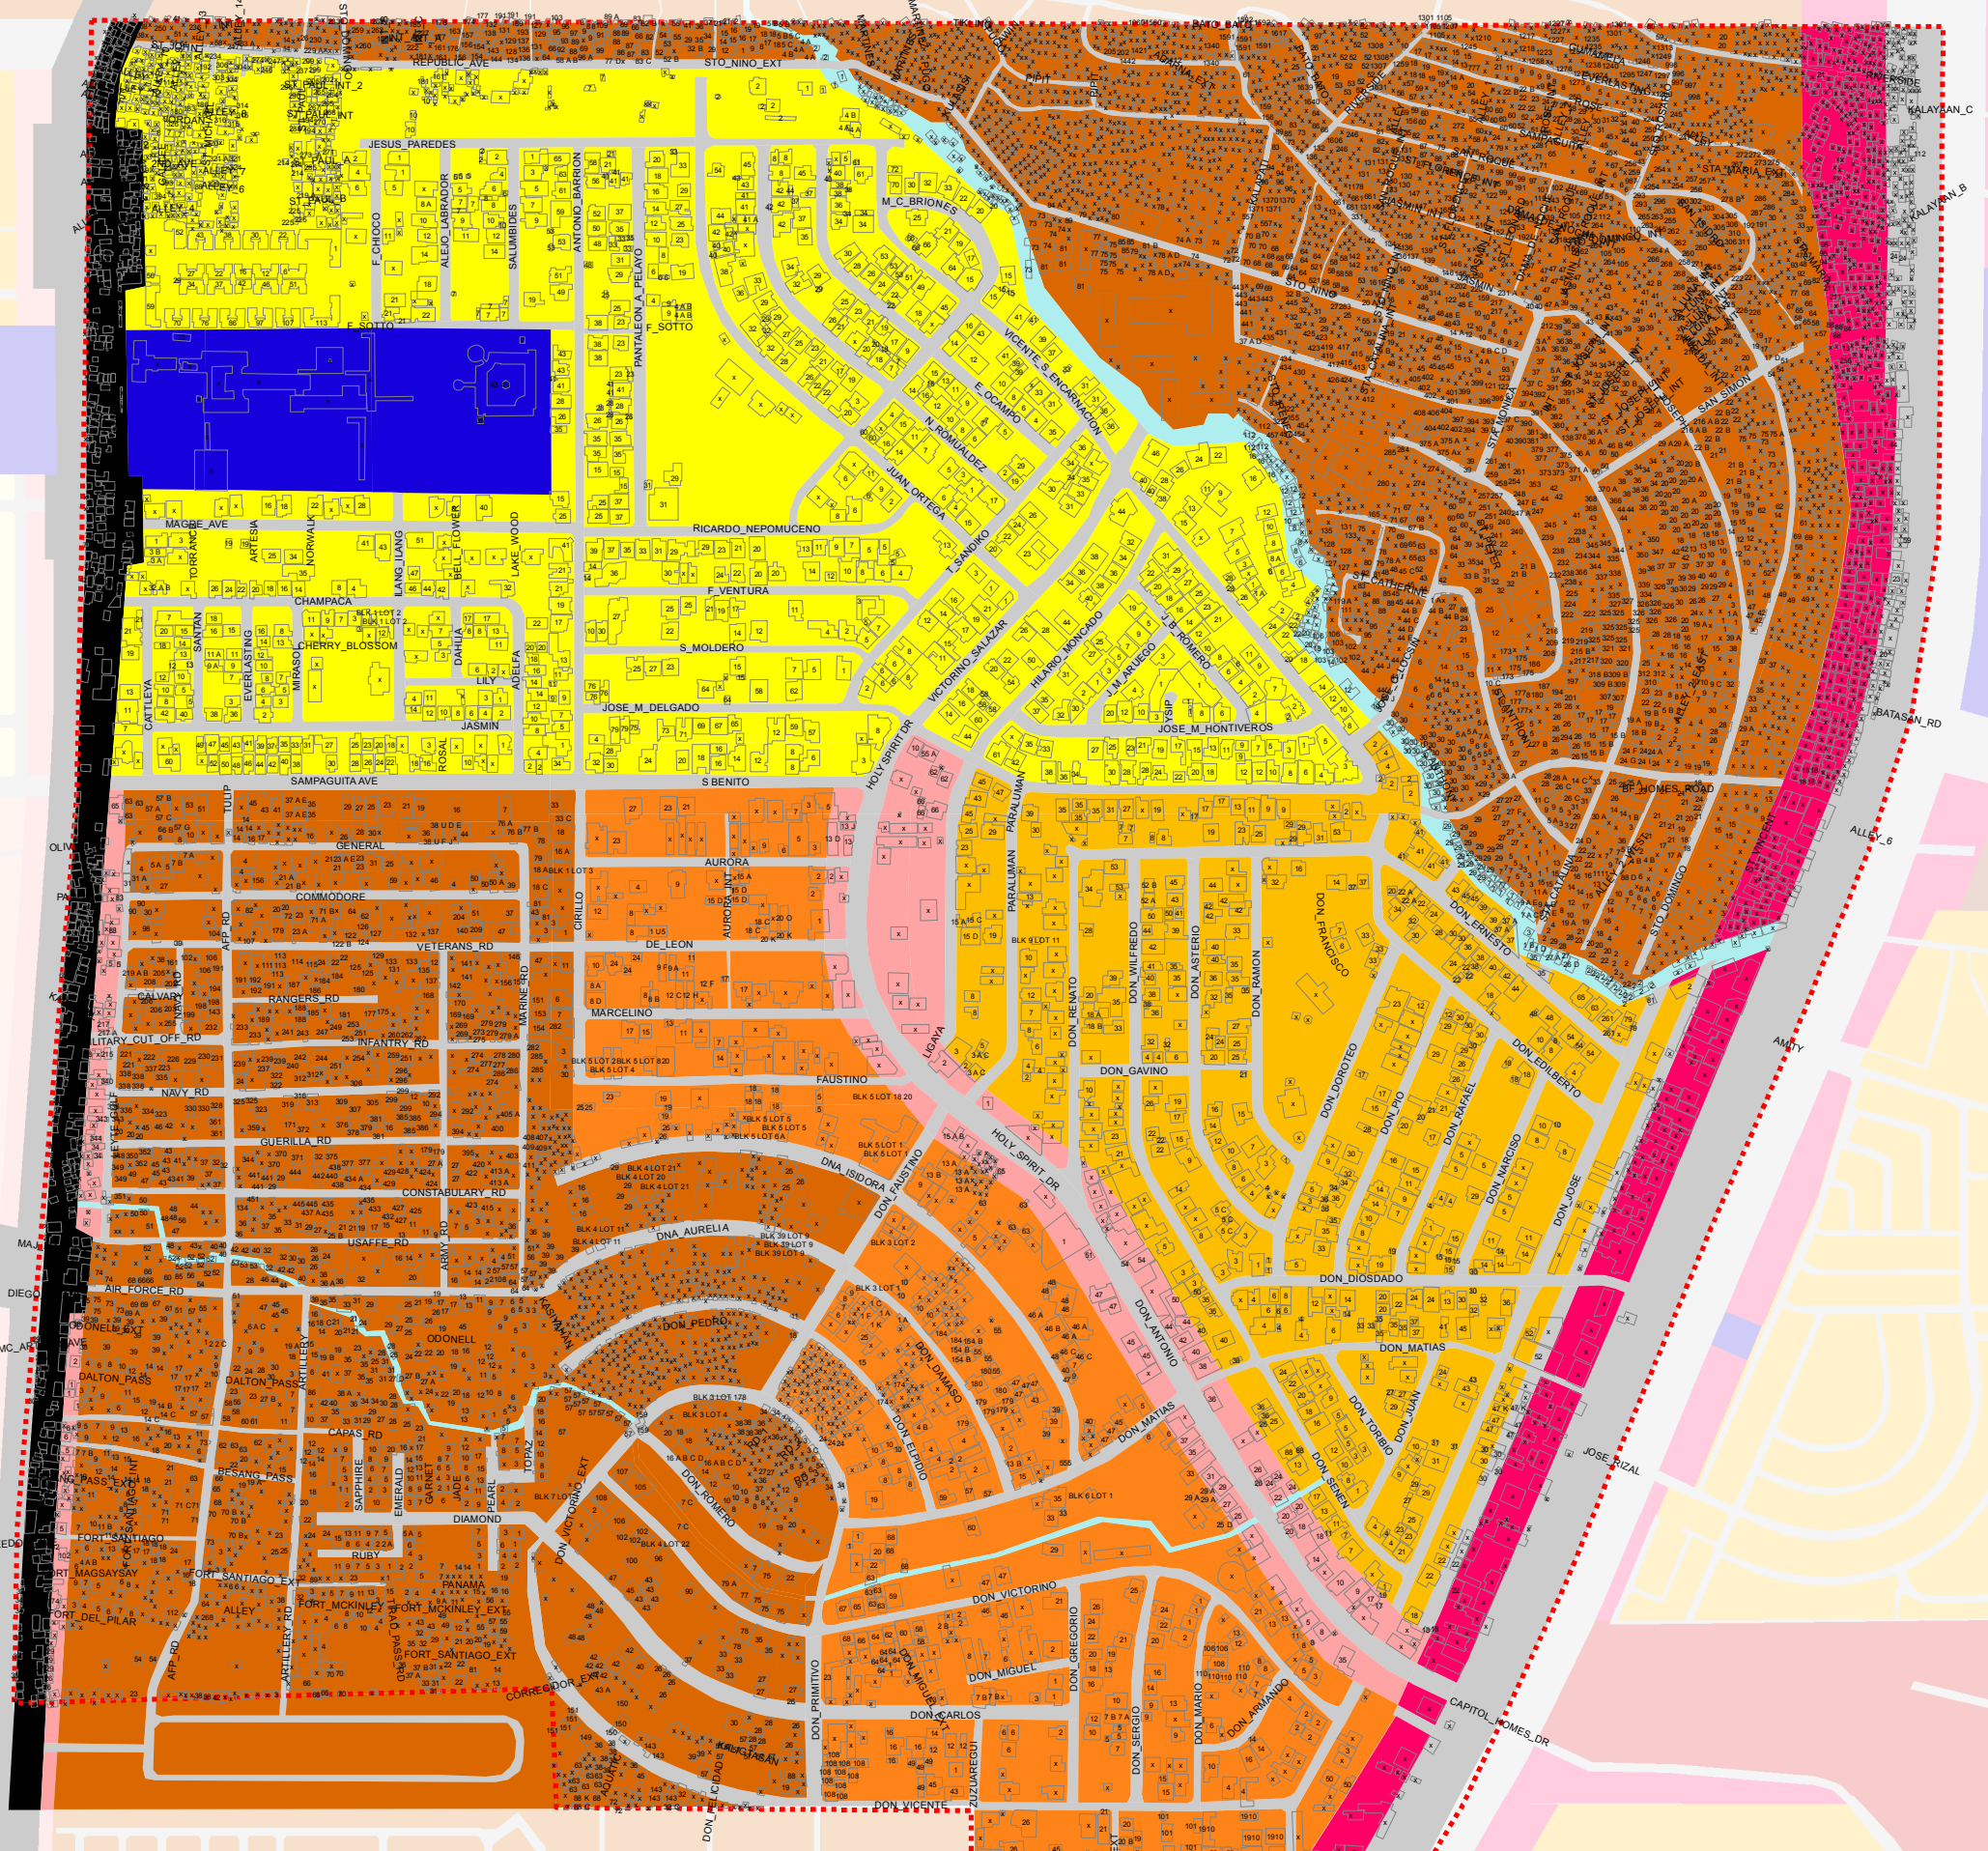

# DISTRICT 2 HOLY SPIRIT

## ZONING MAP 2016

### Legend

- R-1-A LOW DENSITY RESIDENTIAL SUB ZONE
- R-2 MEDIUM DENSITY RESIDENTIAL ZONE
- R-2-A MEDIUM DENSITY RESIDENTIAL SUB ZONE
- R-3 HIGH DENSITY RESIDENTIAL ZONE
- C-1 MINOR COMMERCIAL ZONE
- C-2 MAJOR COMMERCIAL ZONE
- INSTITUTIONAL ZONE
- TRANSPORT AND UTILITIES ZONE
- ROAD
- WATER