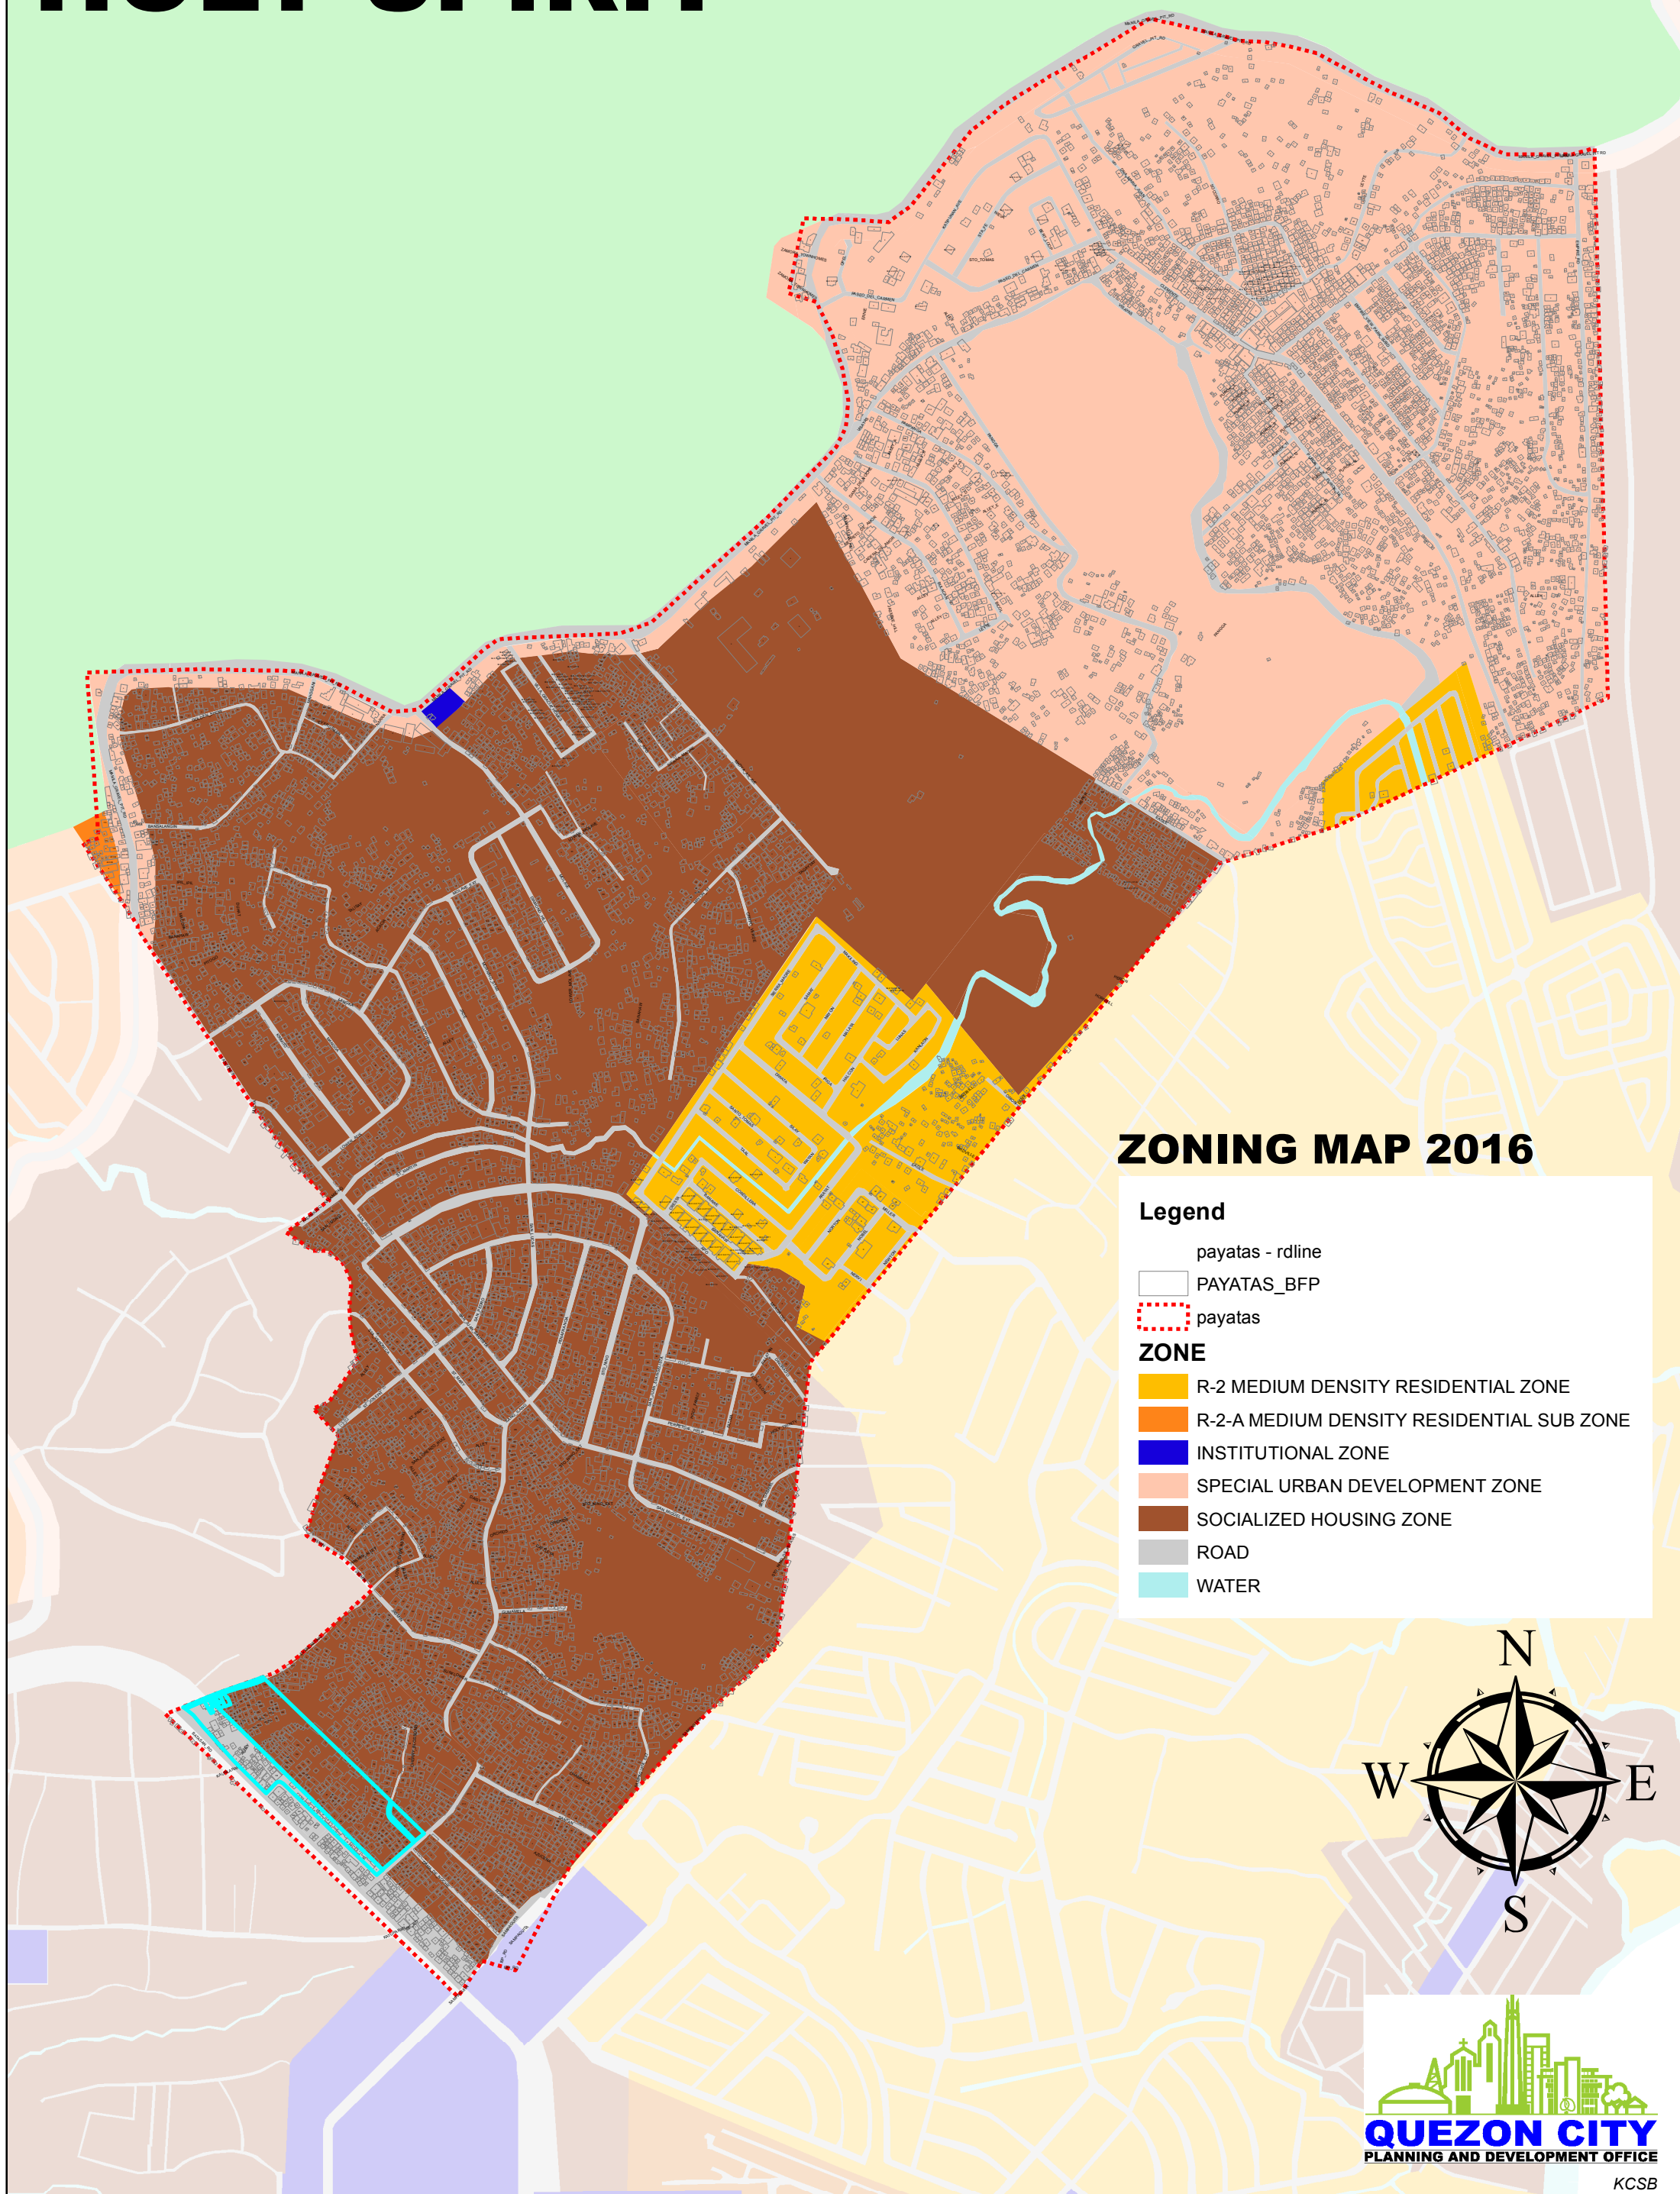

# DISTRICT 2 HOLY SPIRIT

## ZONING MAP 2016