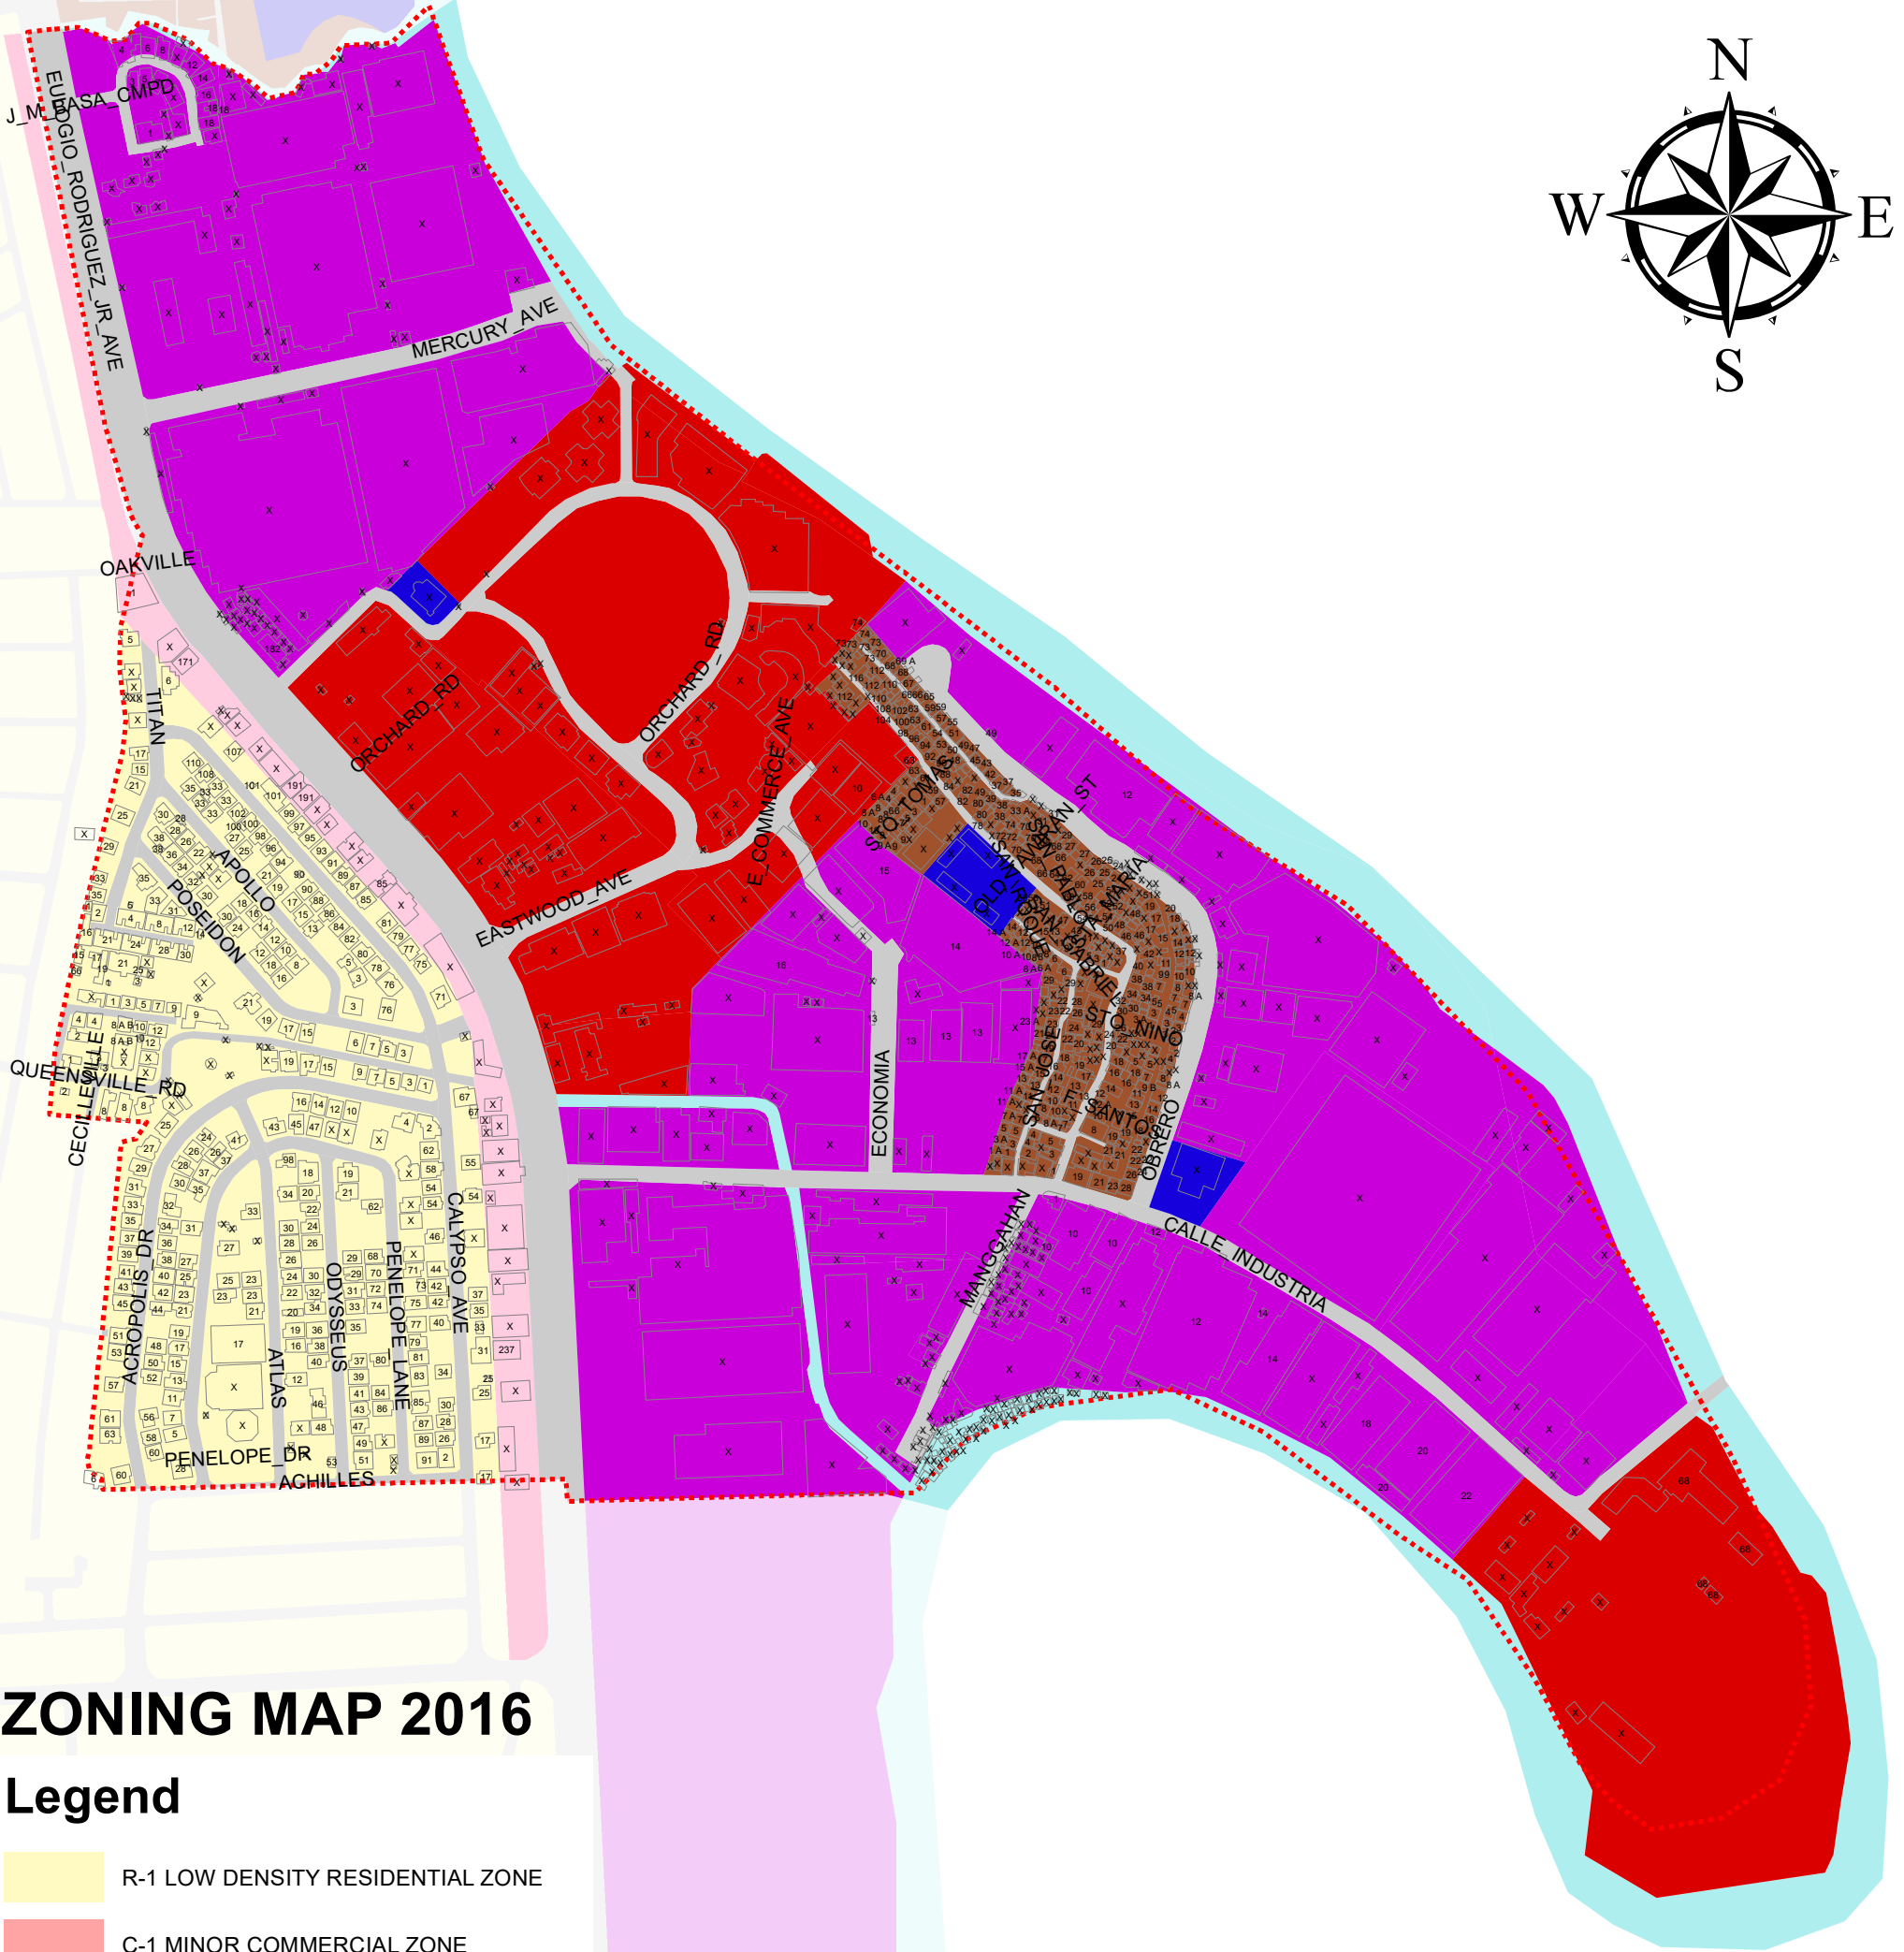

# DISTRICT 3 BAGUMBAYAN

## ZONING MAP 2016

### Legend

- R-1 LOW DENSITY RESIDENTIAL ZONE
- C-1 MINOR COMMERCIAL ZONE
- C-3 METROPOLITAN COMMERCIAL ZONE
- I-2 MEDIUM INTENSITY INDUSTRIAL ZONE
- INSTITUTIONAL ZONE
- SOCIALIZED HOUSING ZONE
- ROAD
- WATER