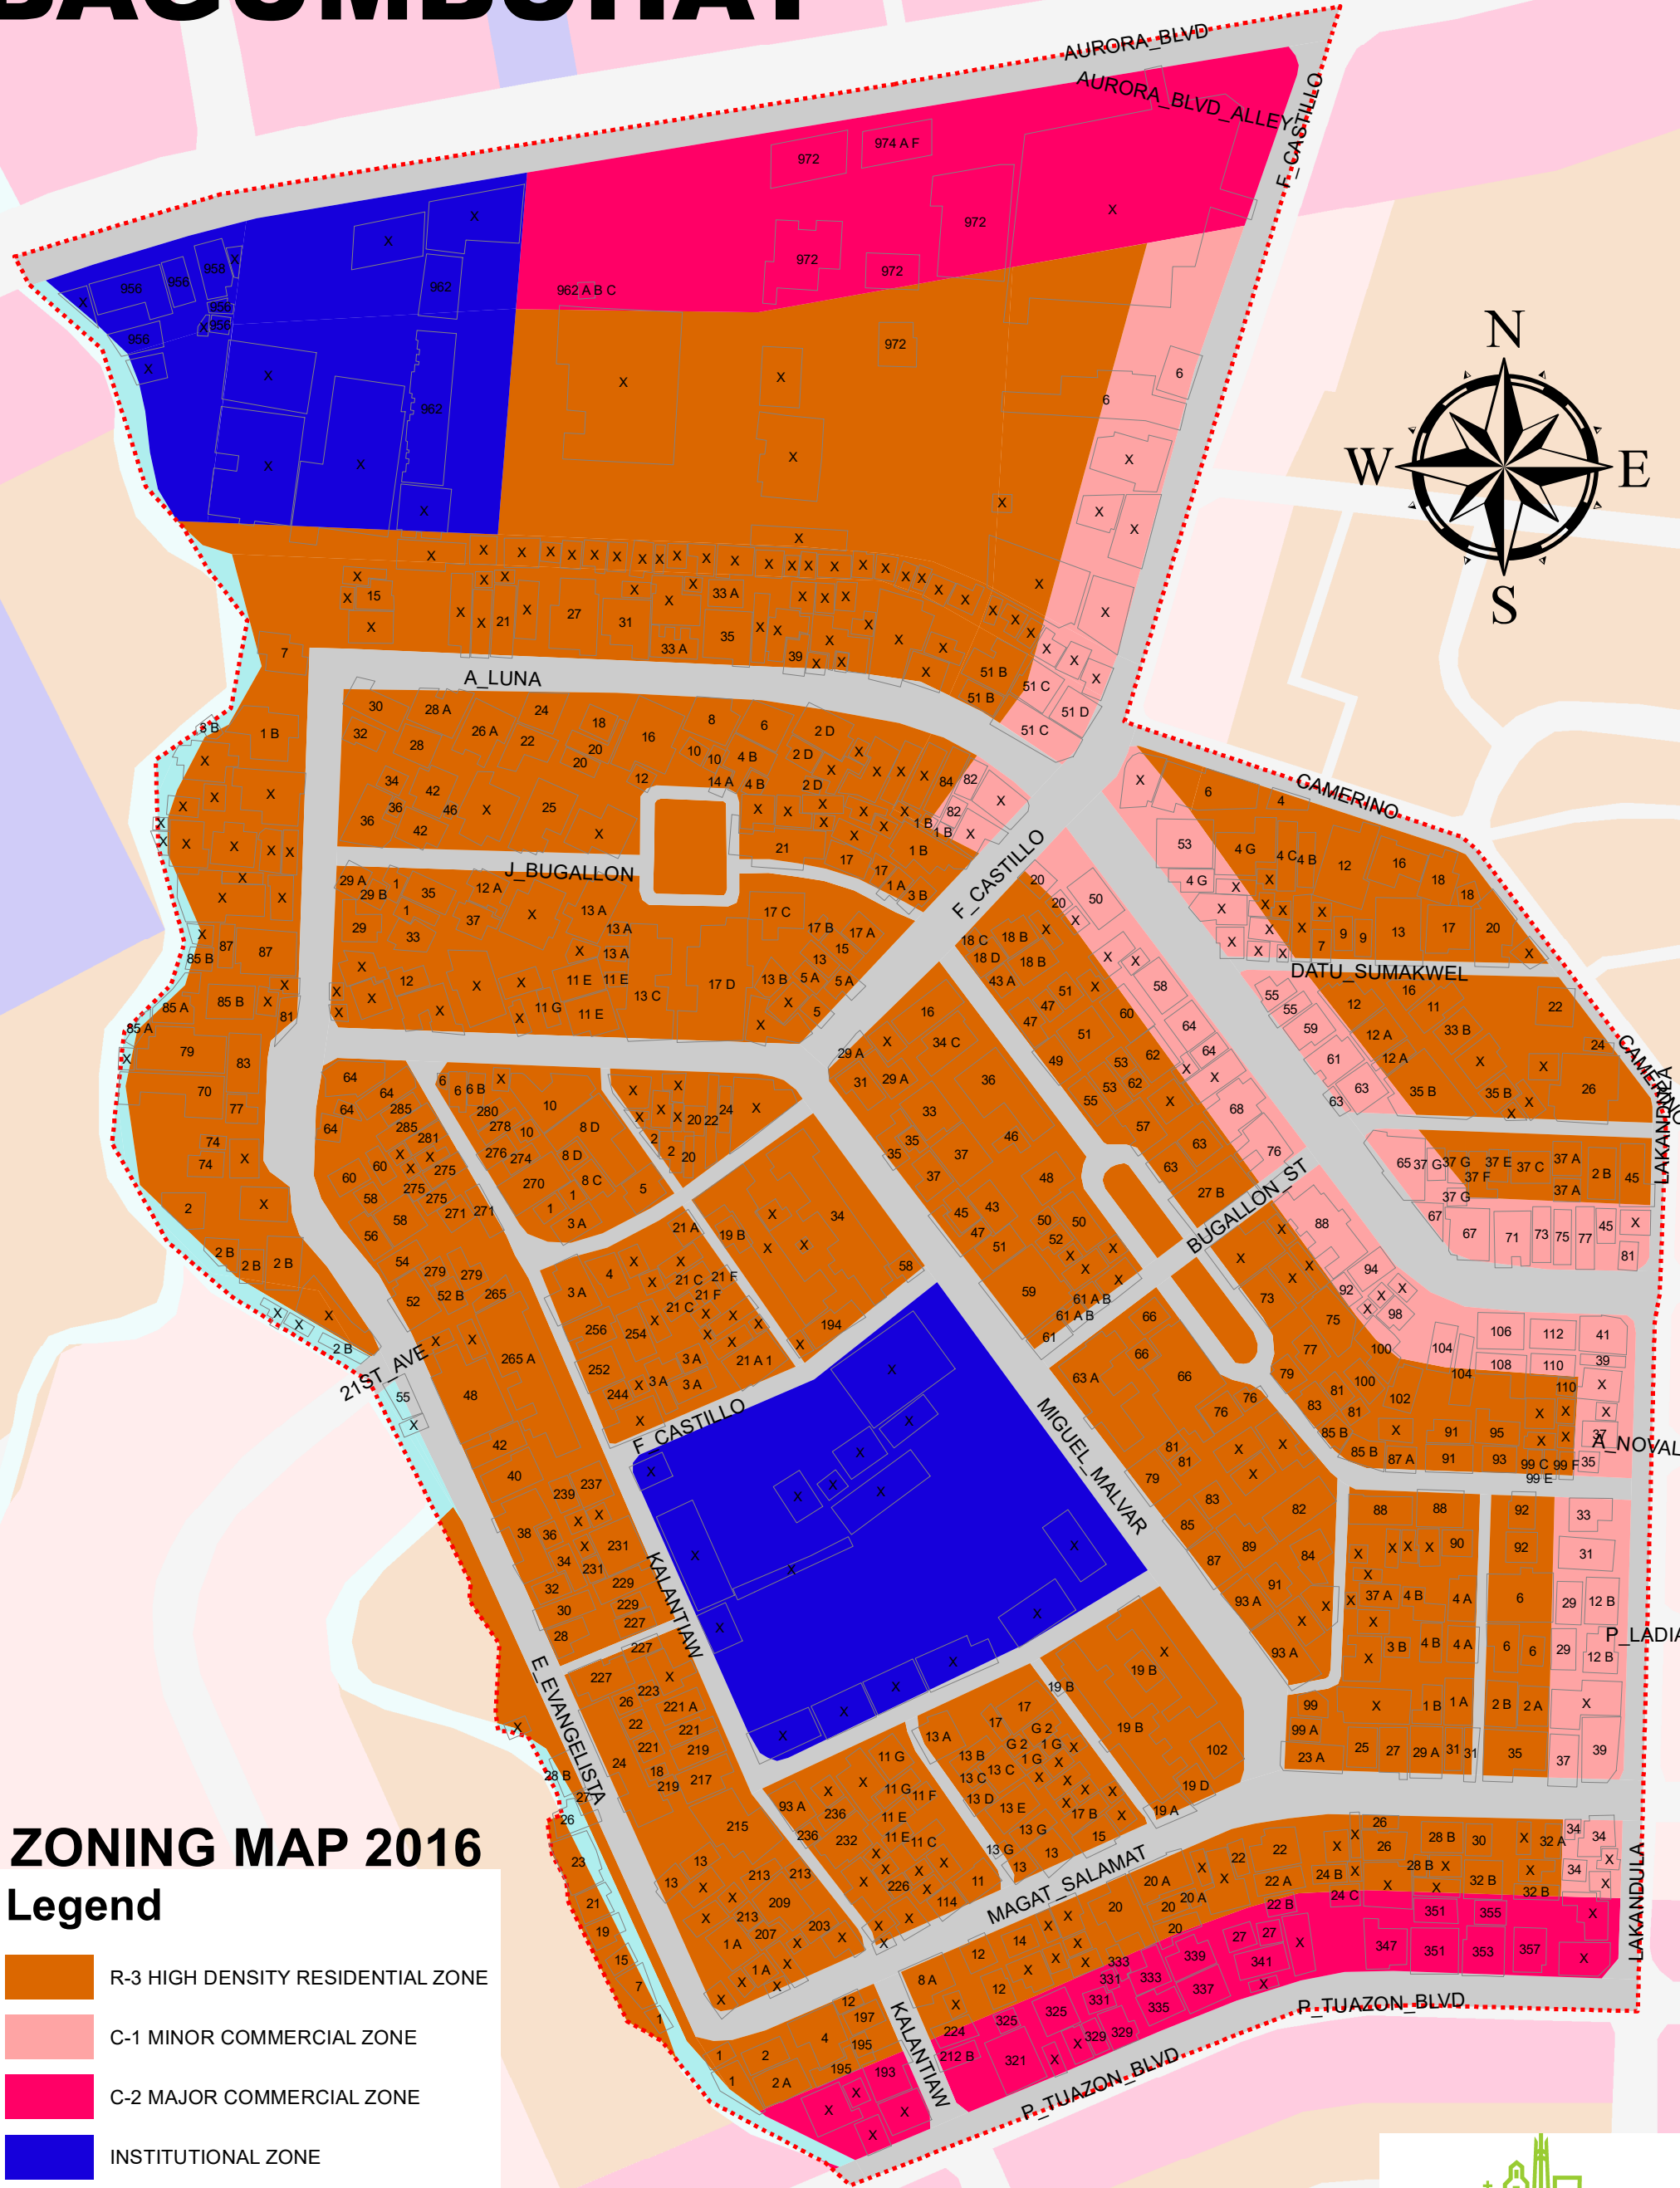

DISTRICT 3 BAGUMBUHAY

ZONING MAP 2016

Legend

- R-3 HIGH DENSITY RESIDENTIAL ZONE
- C-1 MINOR COMMERCIAL ZONE
- C-2 MAJOR COMMERCIAL ZONE
- INSTITUTIONAL ZONE
- ROAD
- WATER