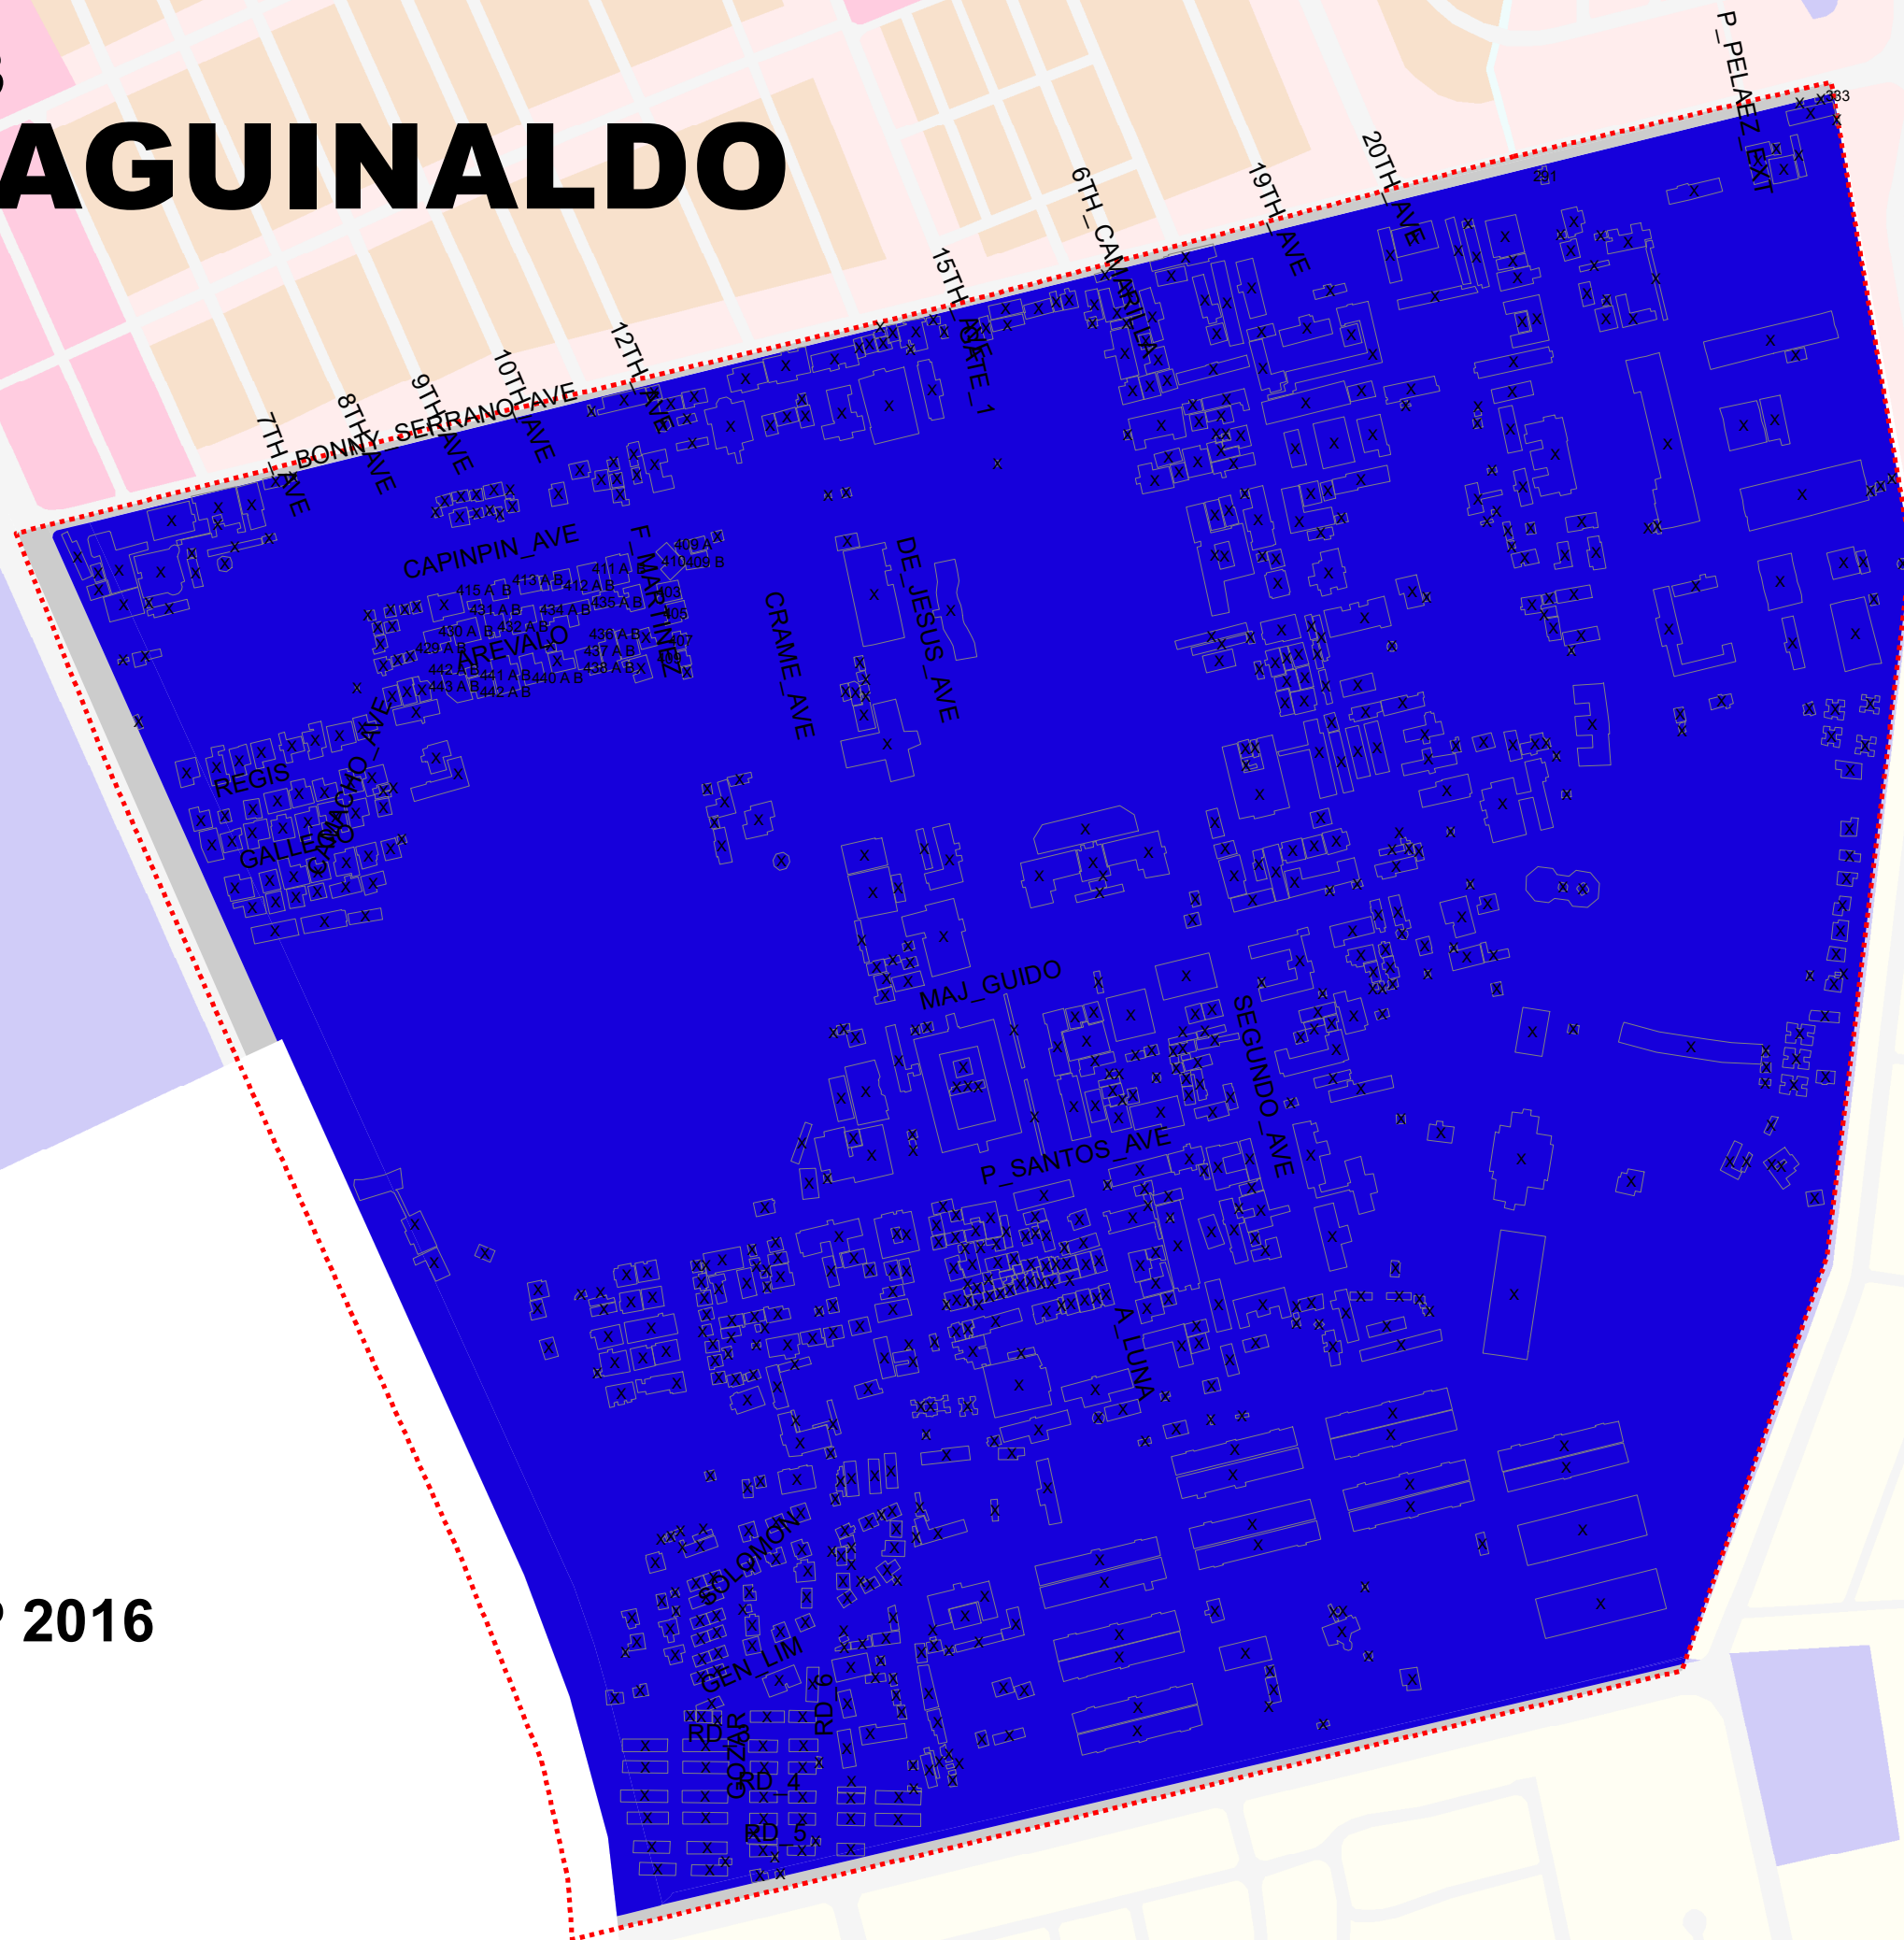

DISTRICT 3 CAMP AGUINALDO

ZONING MAP 2016

Legend

-  INSTITUTIONAL ZONE
-  ROAD