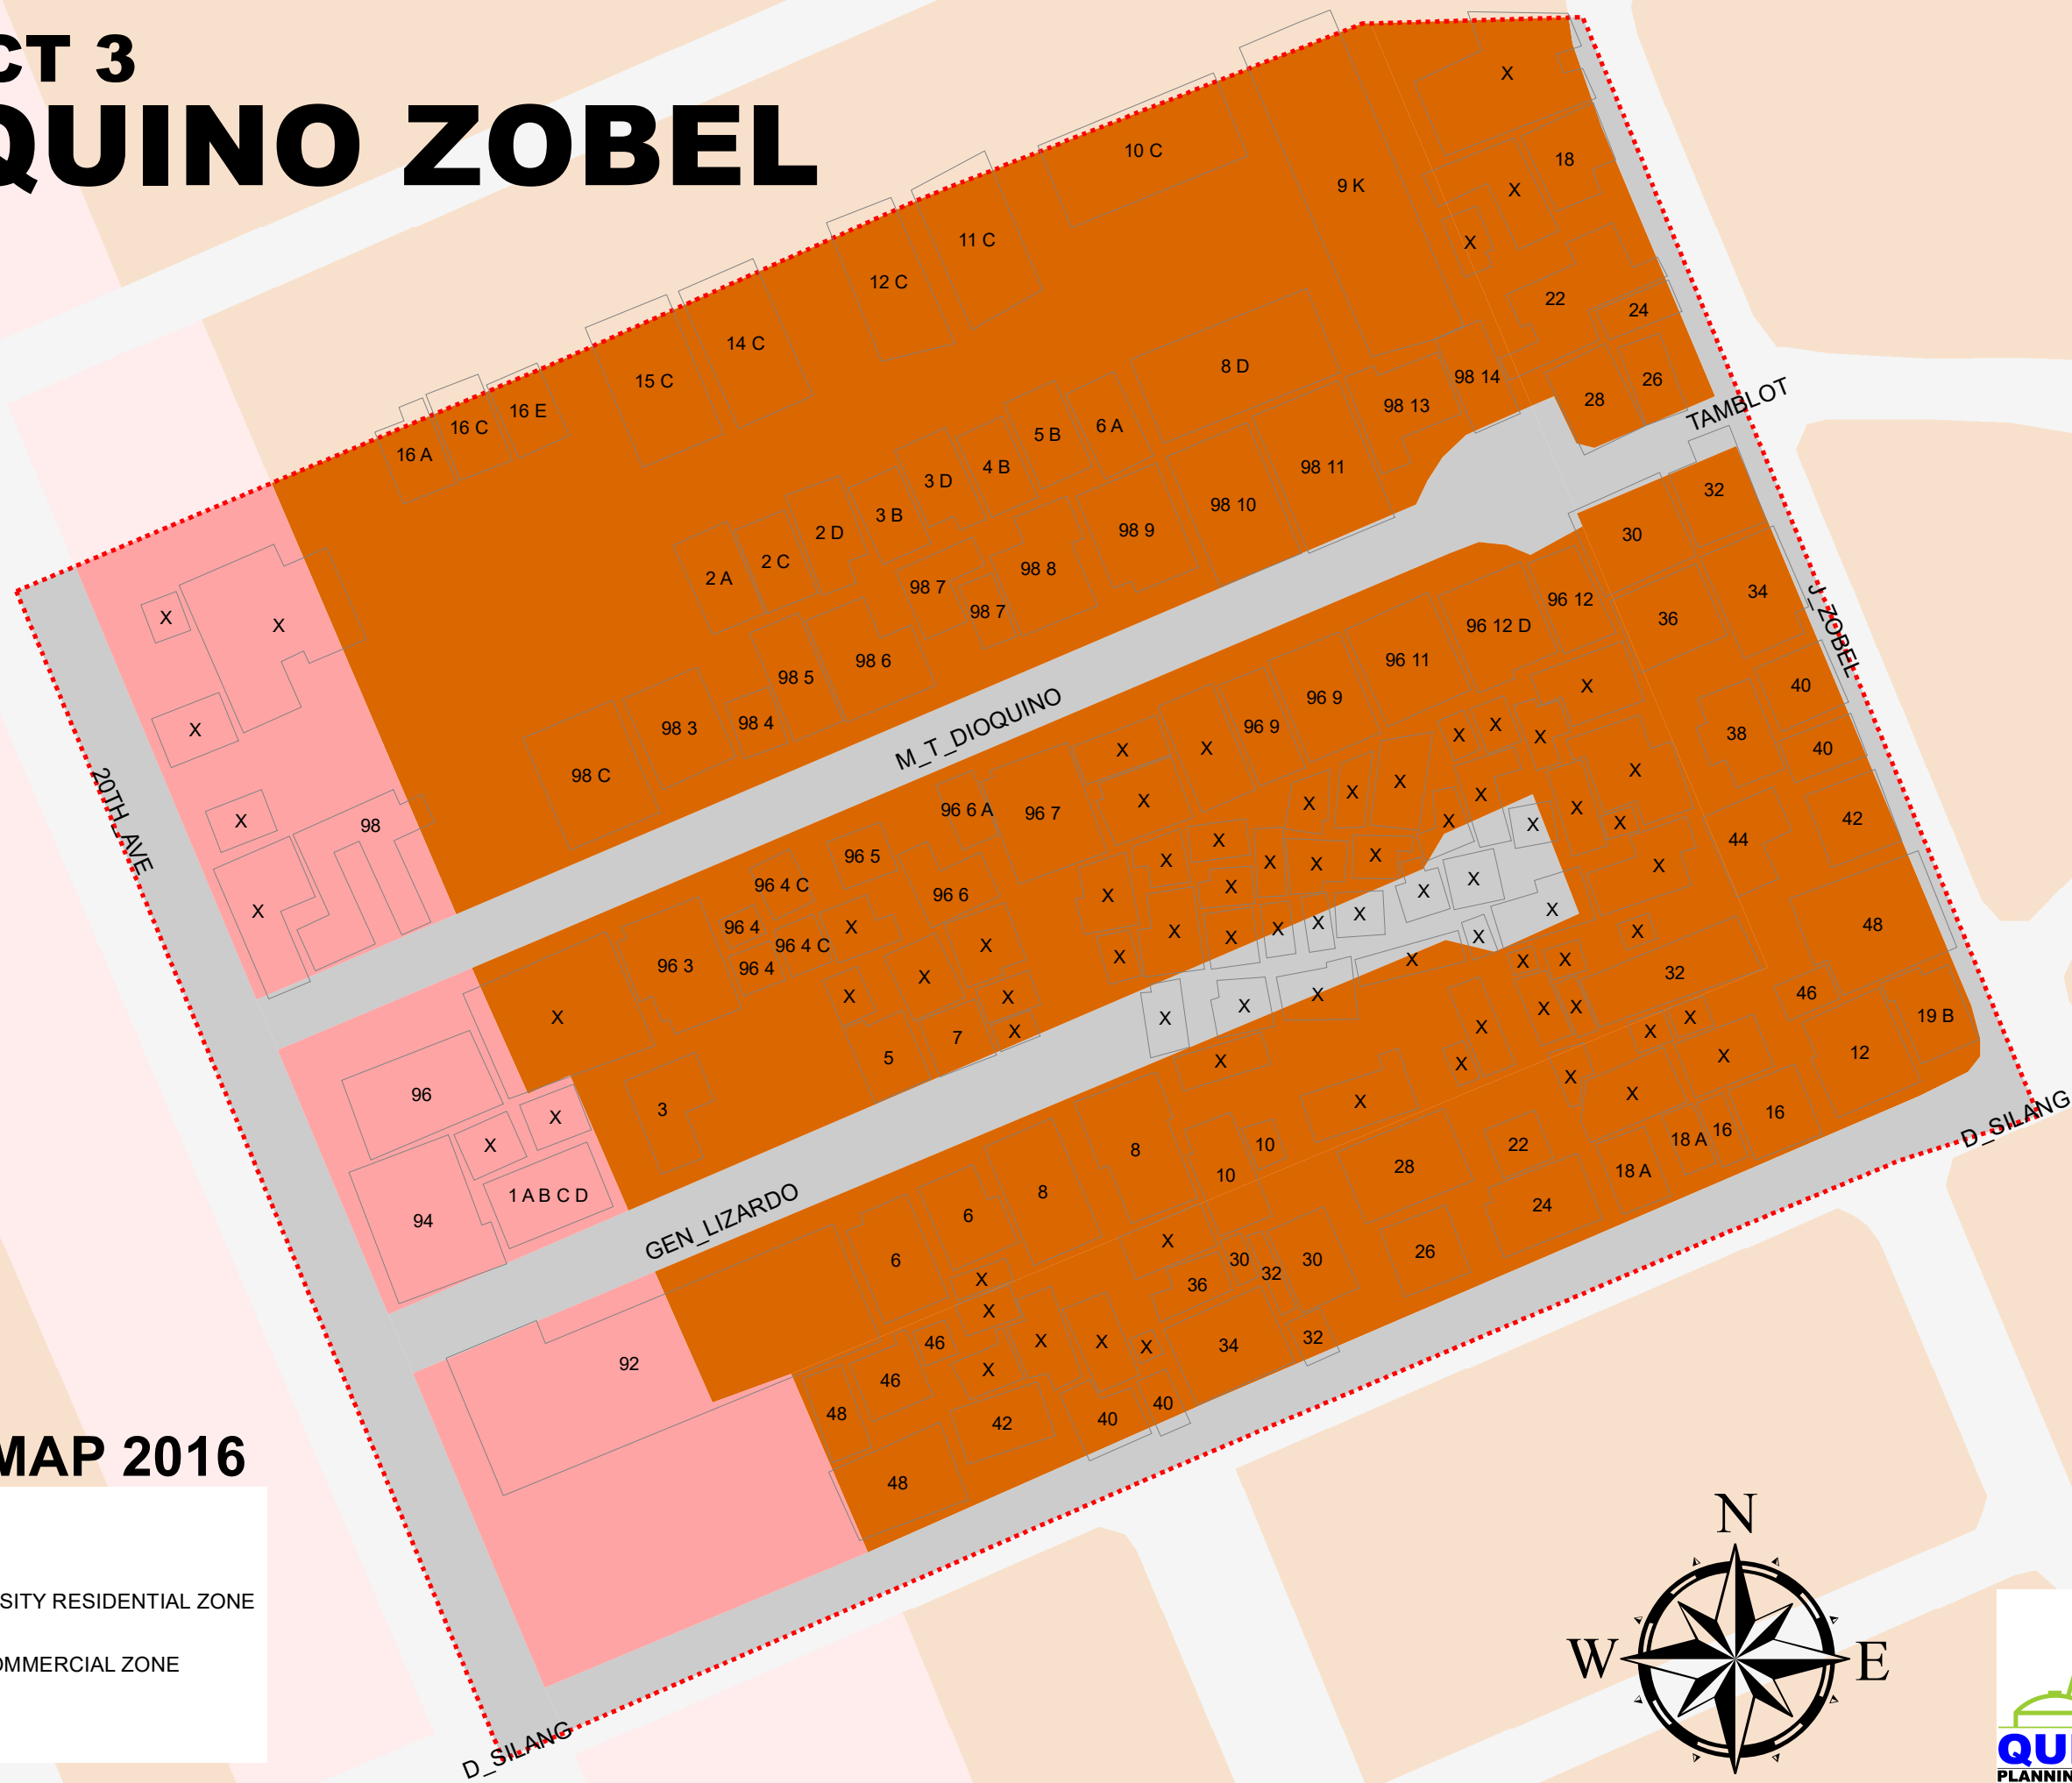

# DISTRICT 3 DIOQUINO ZOBEL

## ZONING MAP 2016

### Legend

-  R-3 HIGH DENSITY RESIDENTIAL ZONE
-  C-1 MINOR COMMERCIAL ZONE
-  ROAD