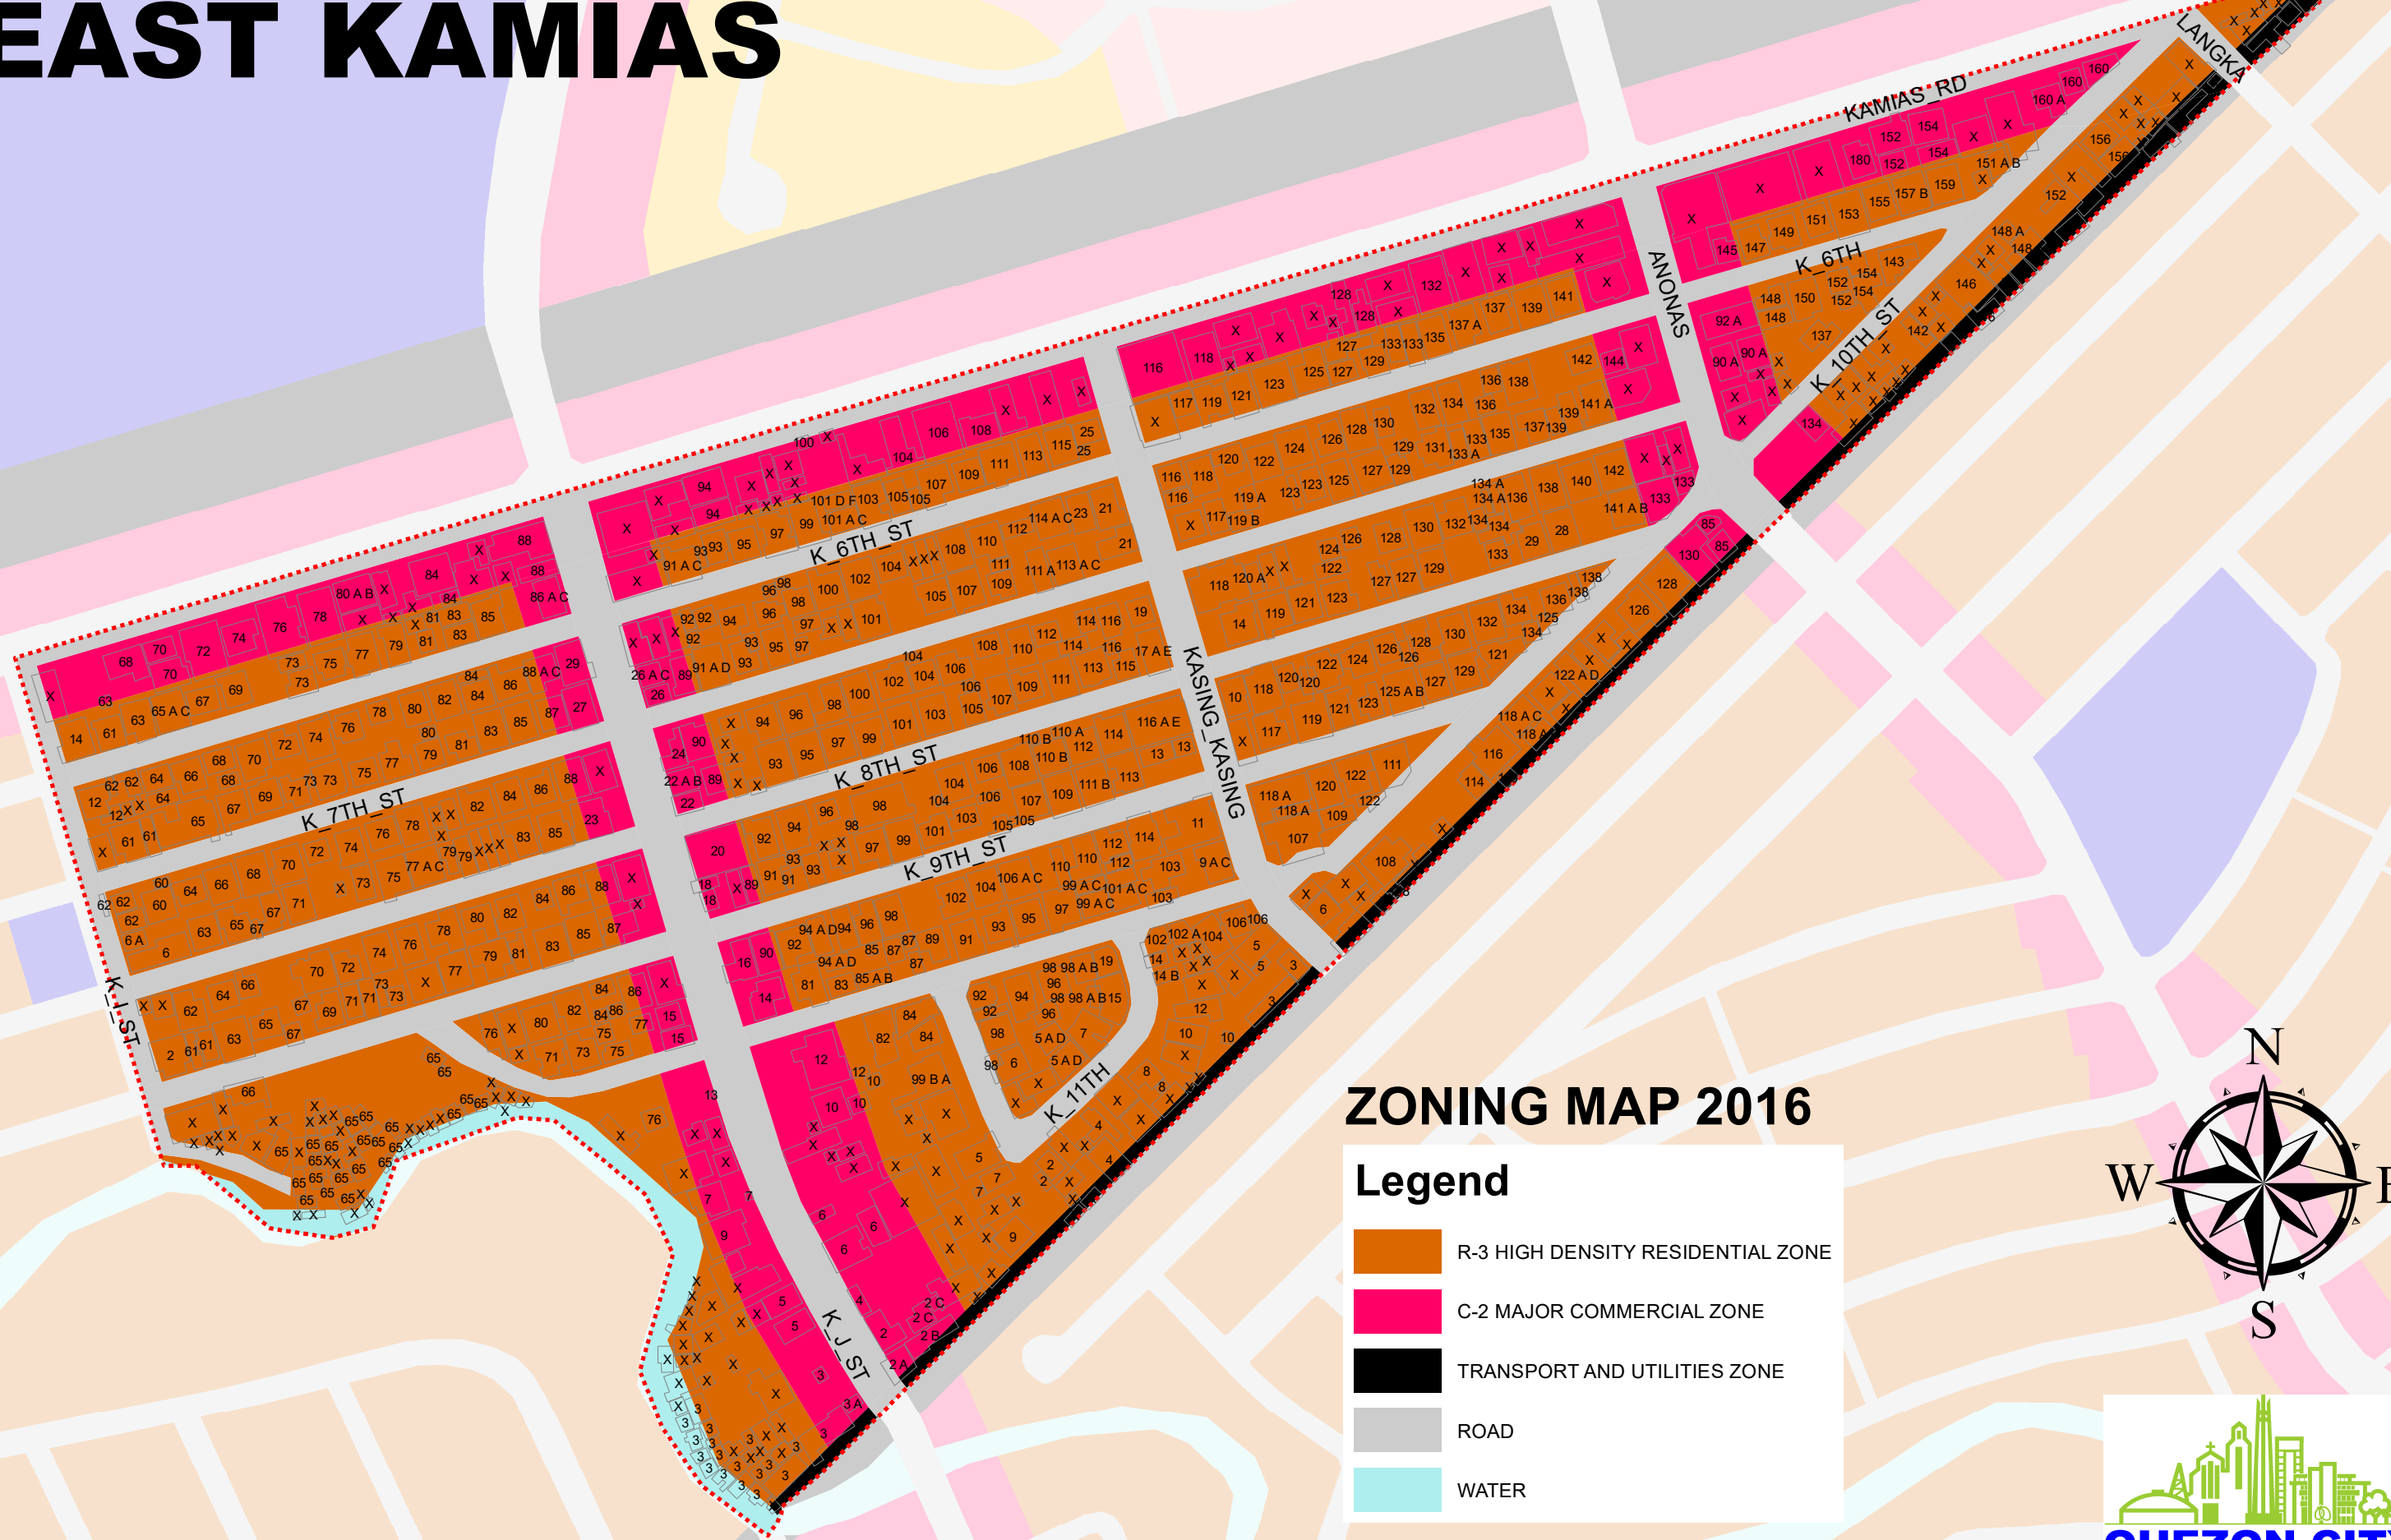

DISTRICT 3 EAST KAMIAS

ZONING MAP 2016

Legend

- R-3 HIGH DENSITY RESIDENTIAL ZONE
- C-2 MAJOR COMMERCIAL ZONE
- TRANSPORT AND UTILITIES ZONE
- ROAD
- WATER