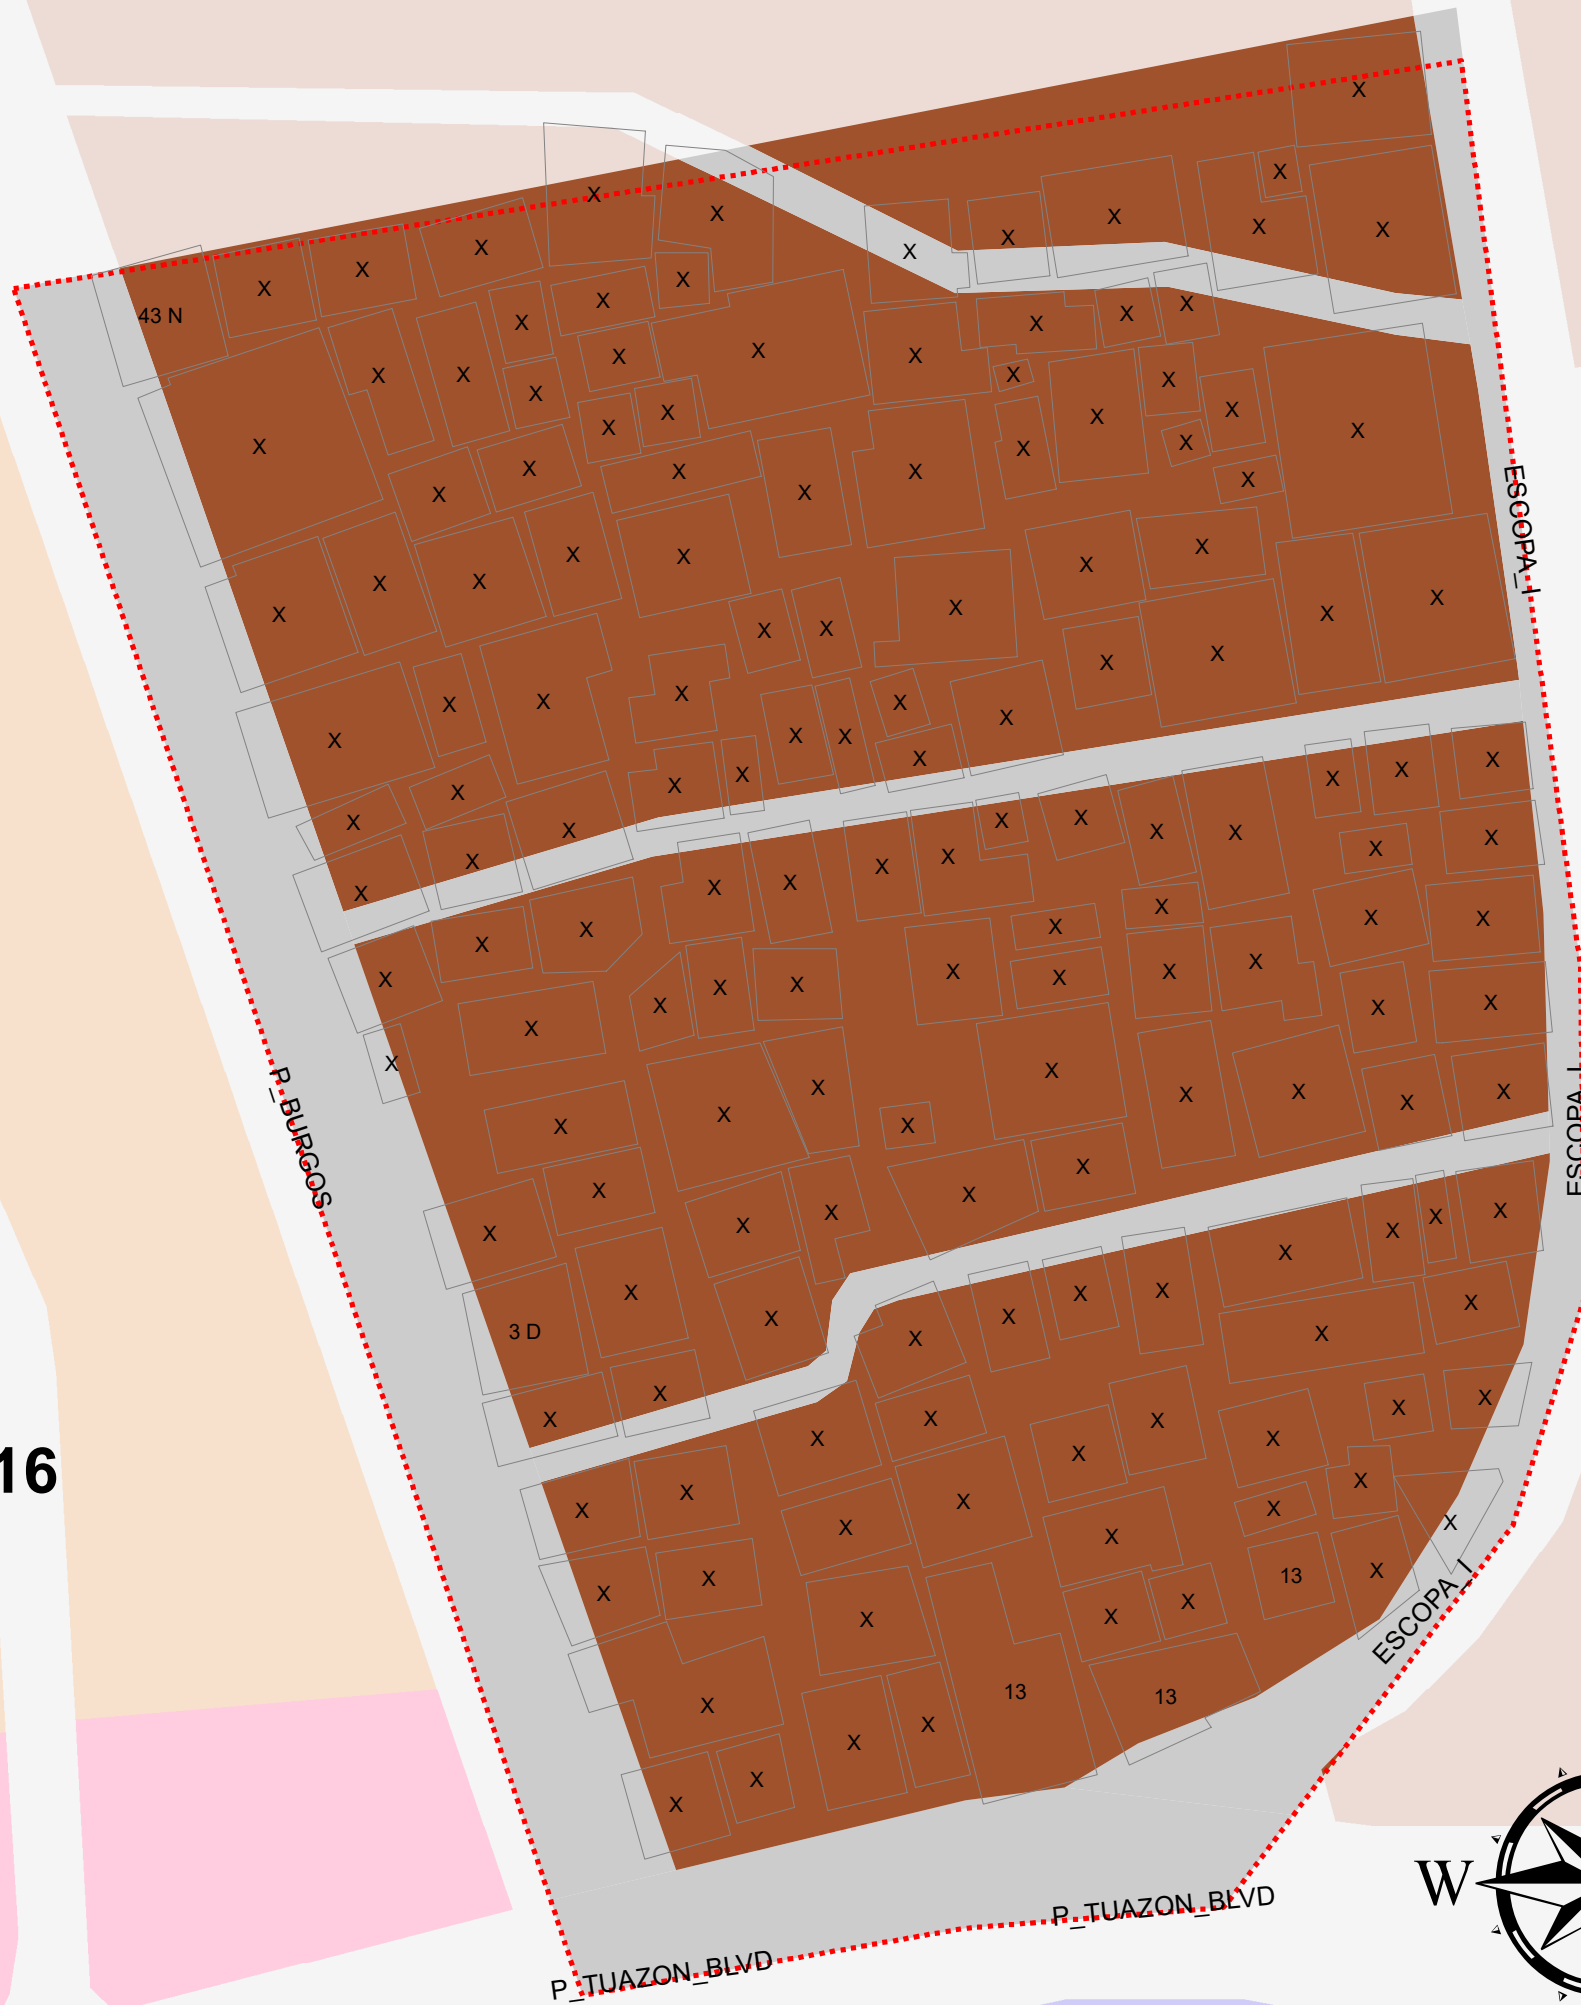

DISTRICT 3 ESCOPA 1

ZONING MAP 2016

Legend

-  SOCIALIZED HOUSING ZONE
-  ROAD