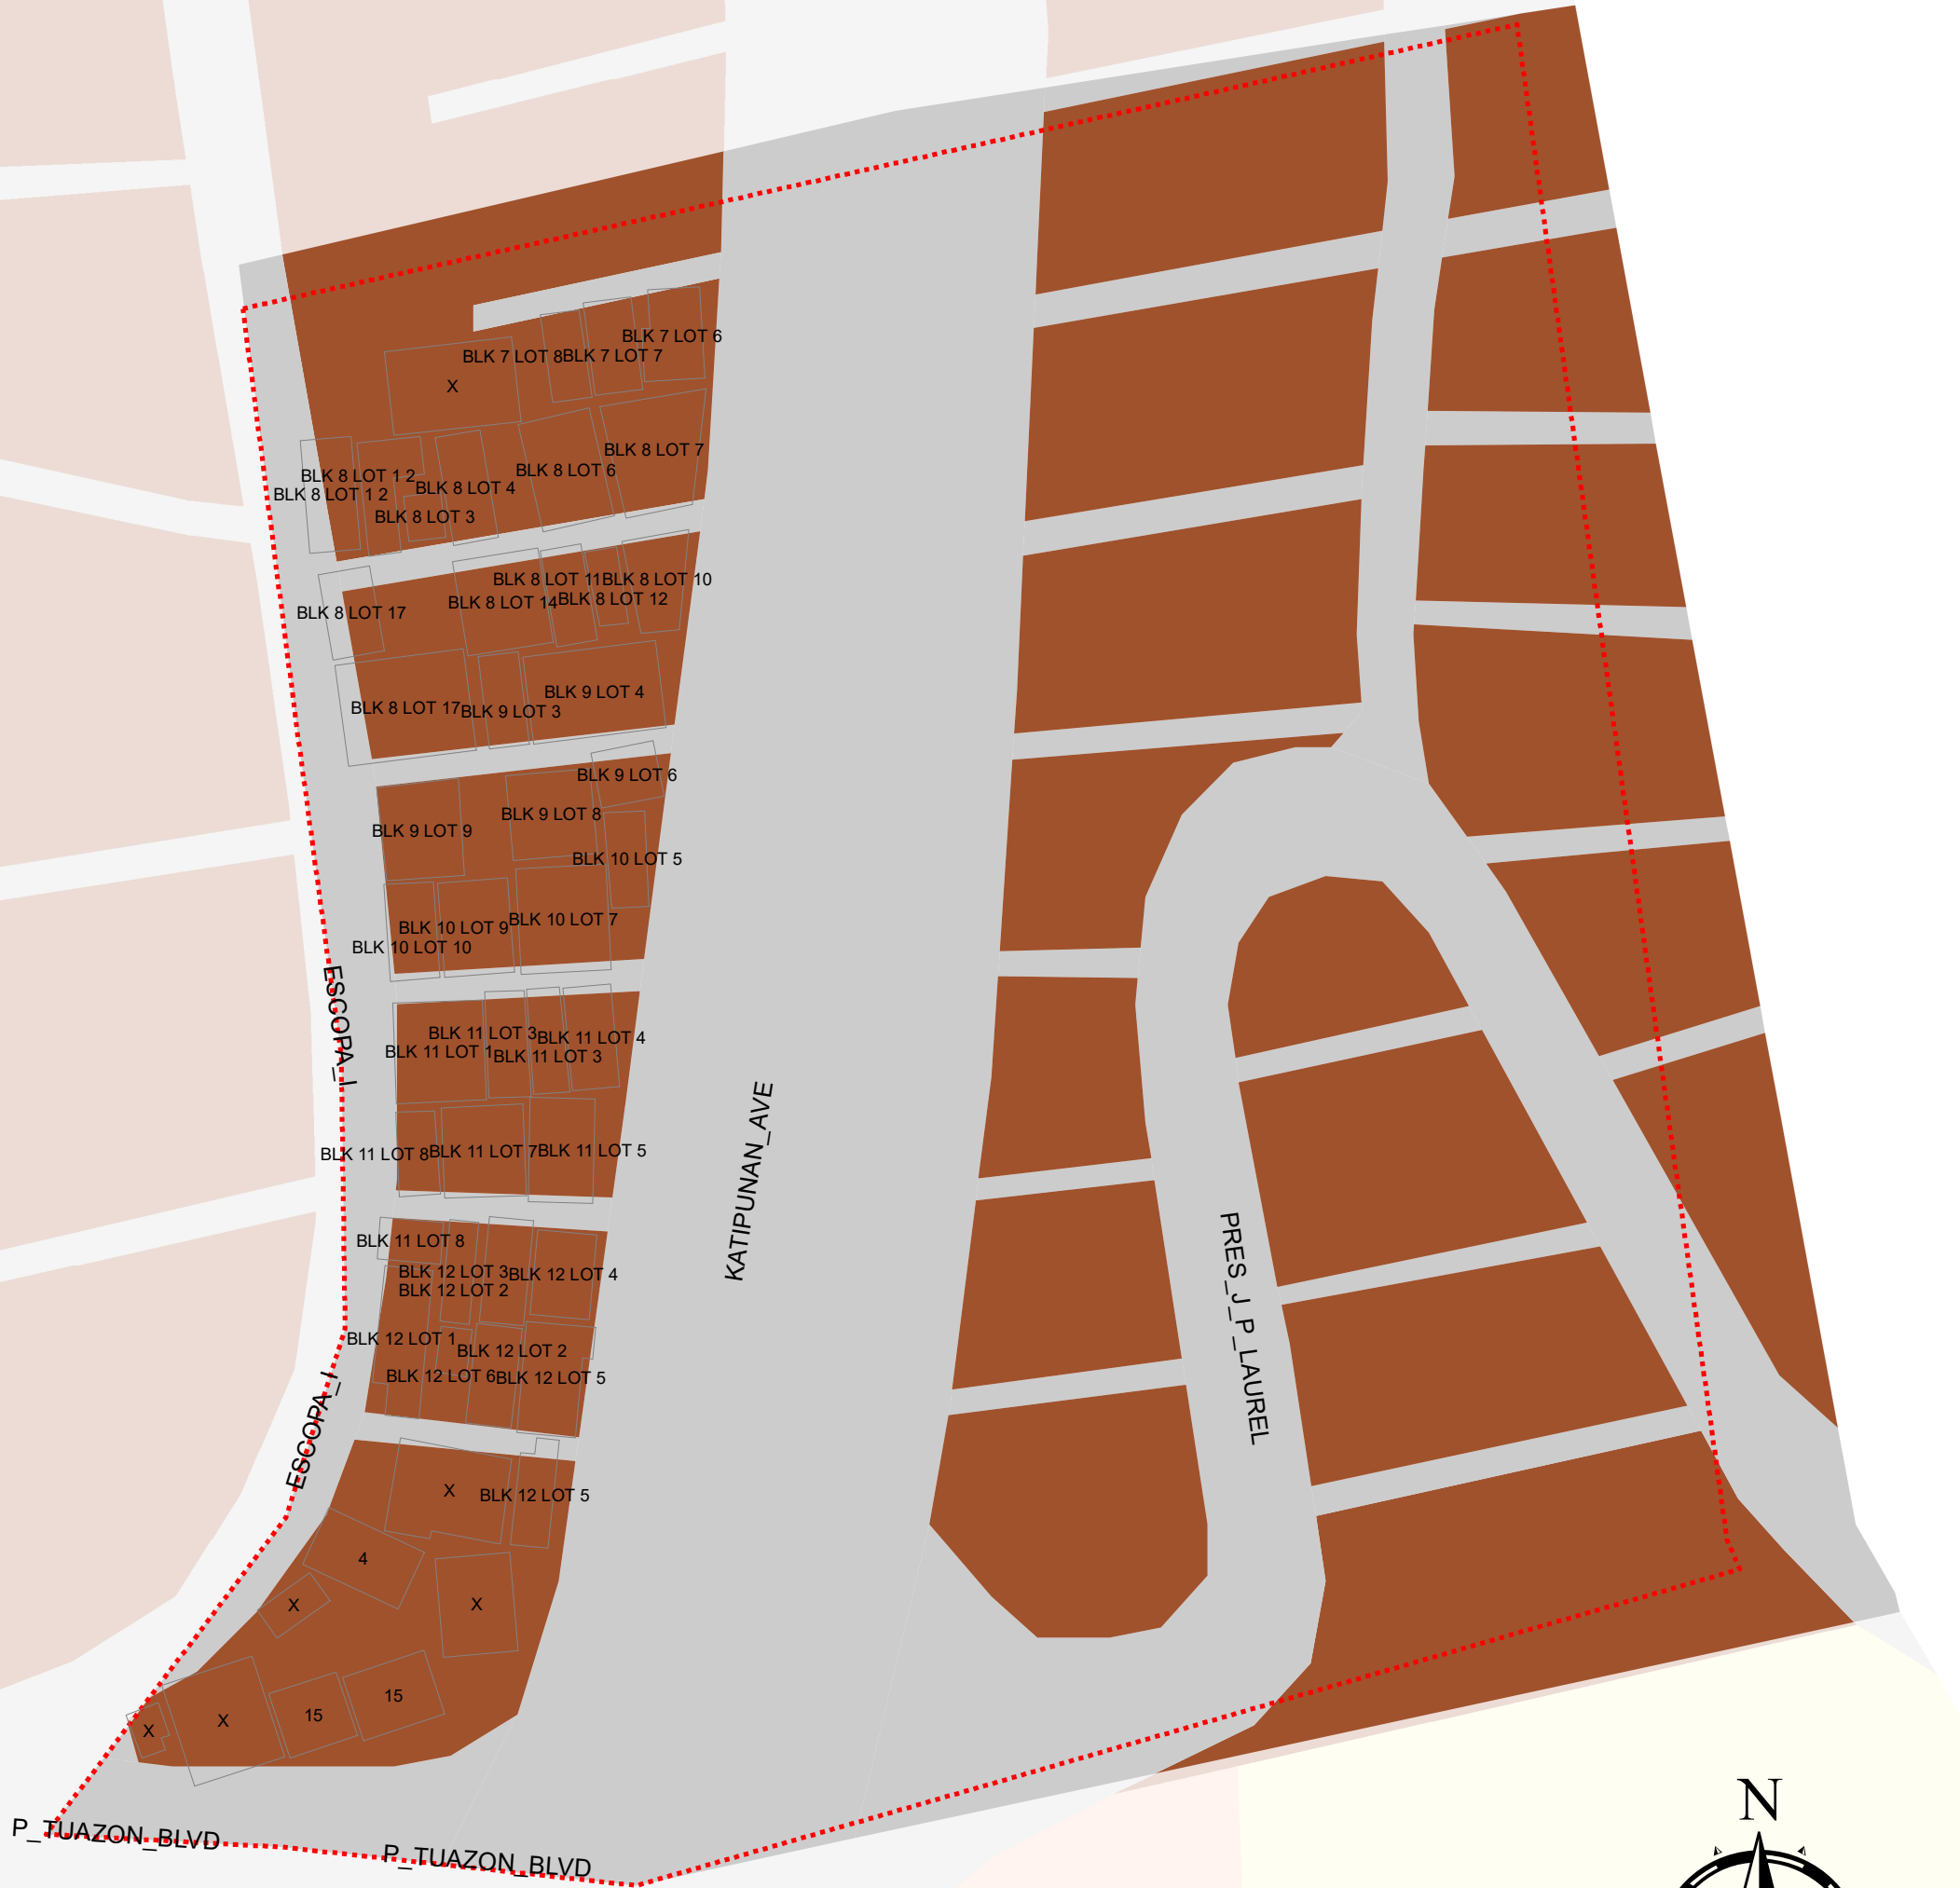

# DISTRICT 3 ESCOPA 2

## ZONING MAP 2016

### Legend

ZONE	
	SOCIALIZED HOUSING ZONE
	ROAD