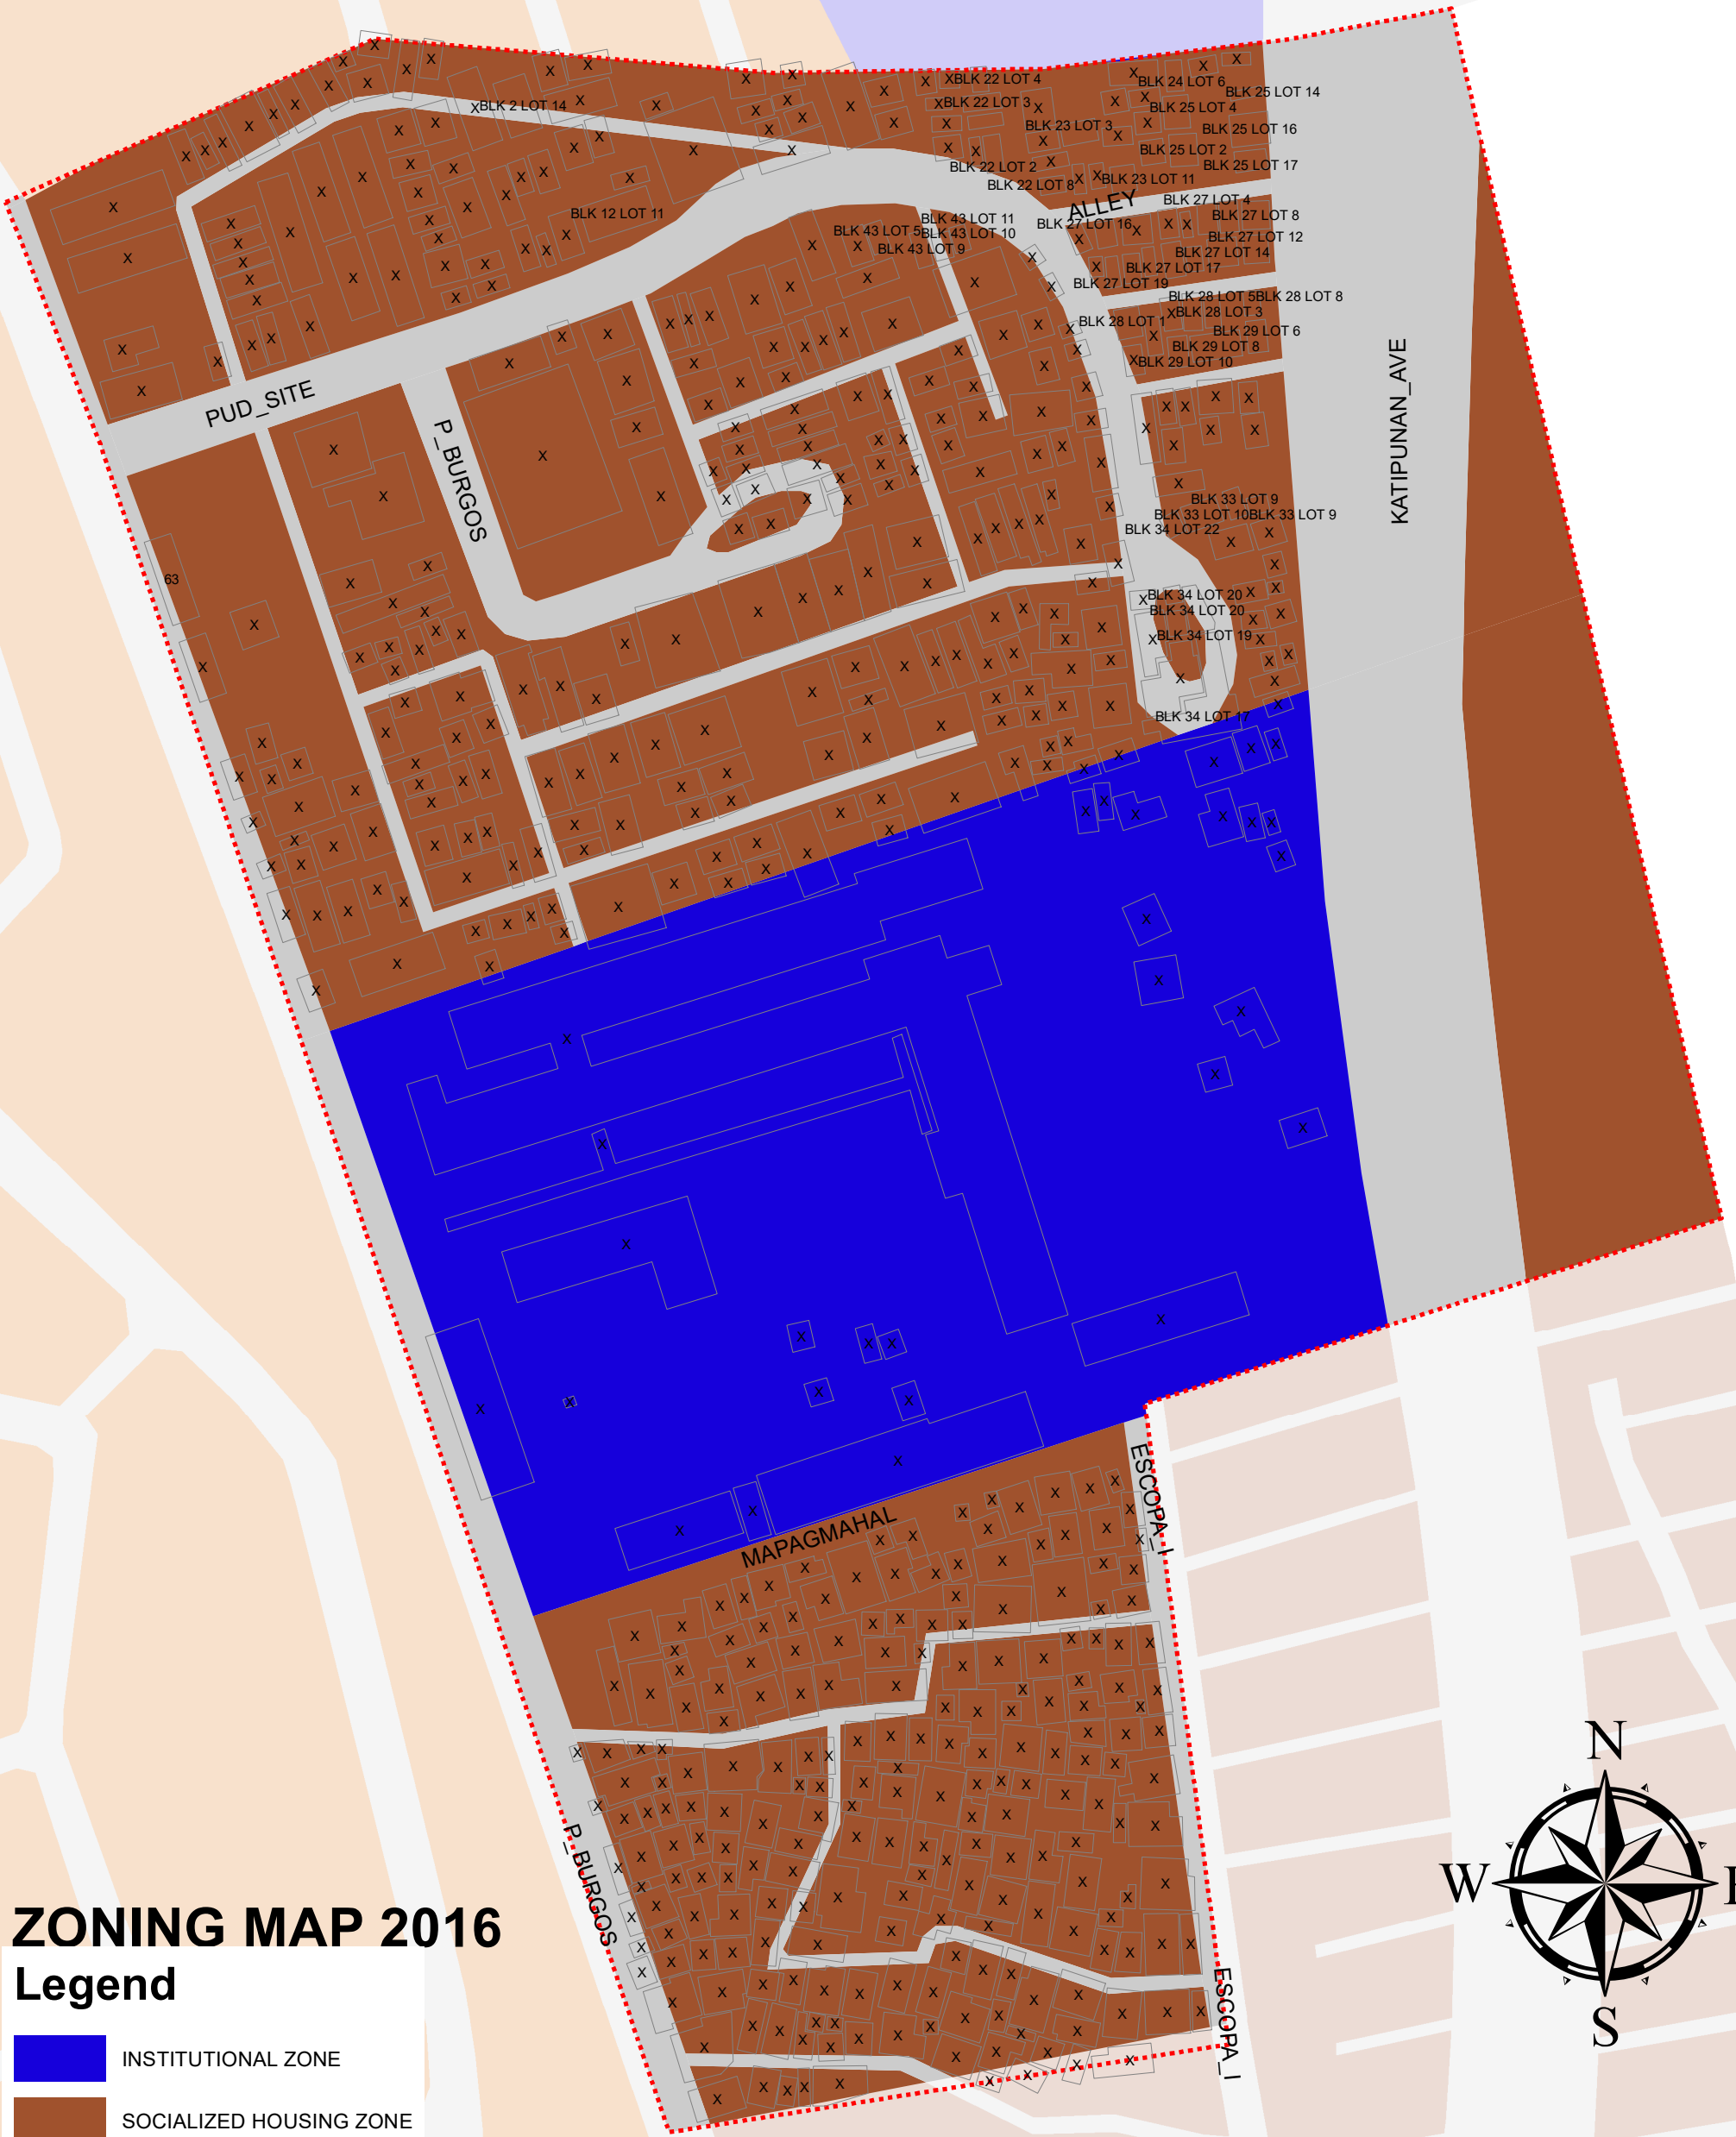

DISTRICT 3 ESCOPA 3

ZONING MAP 2016 Legend

- INSTITUTIONAL ZONE
- SOCIALIZED HOUSING ZONE
- ROAD