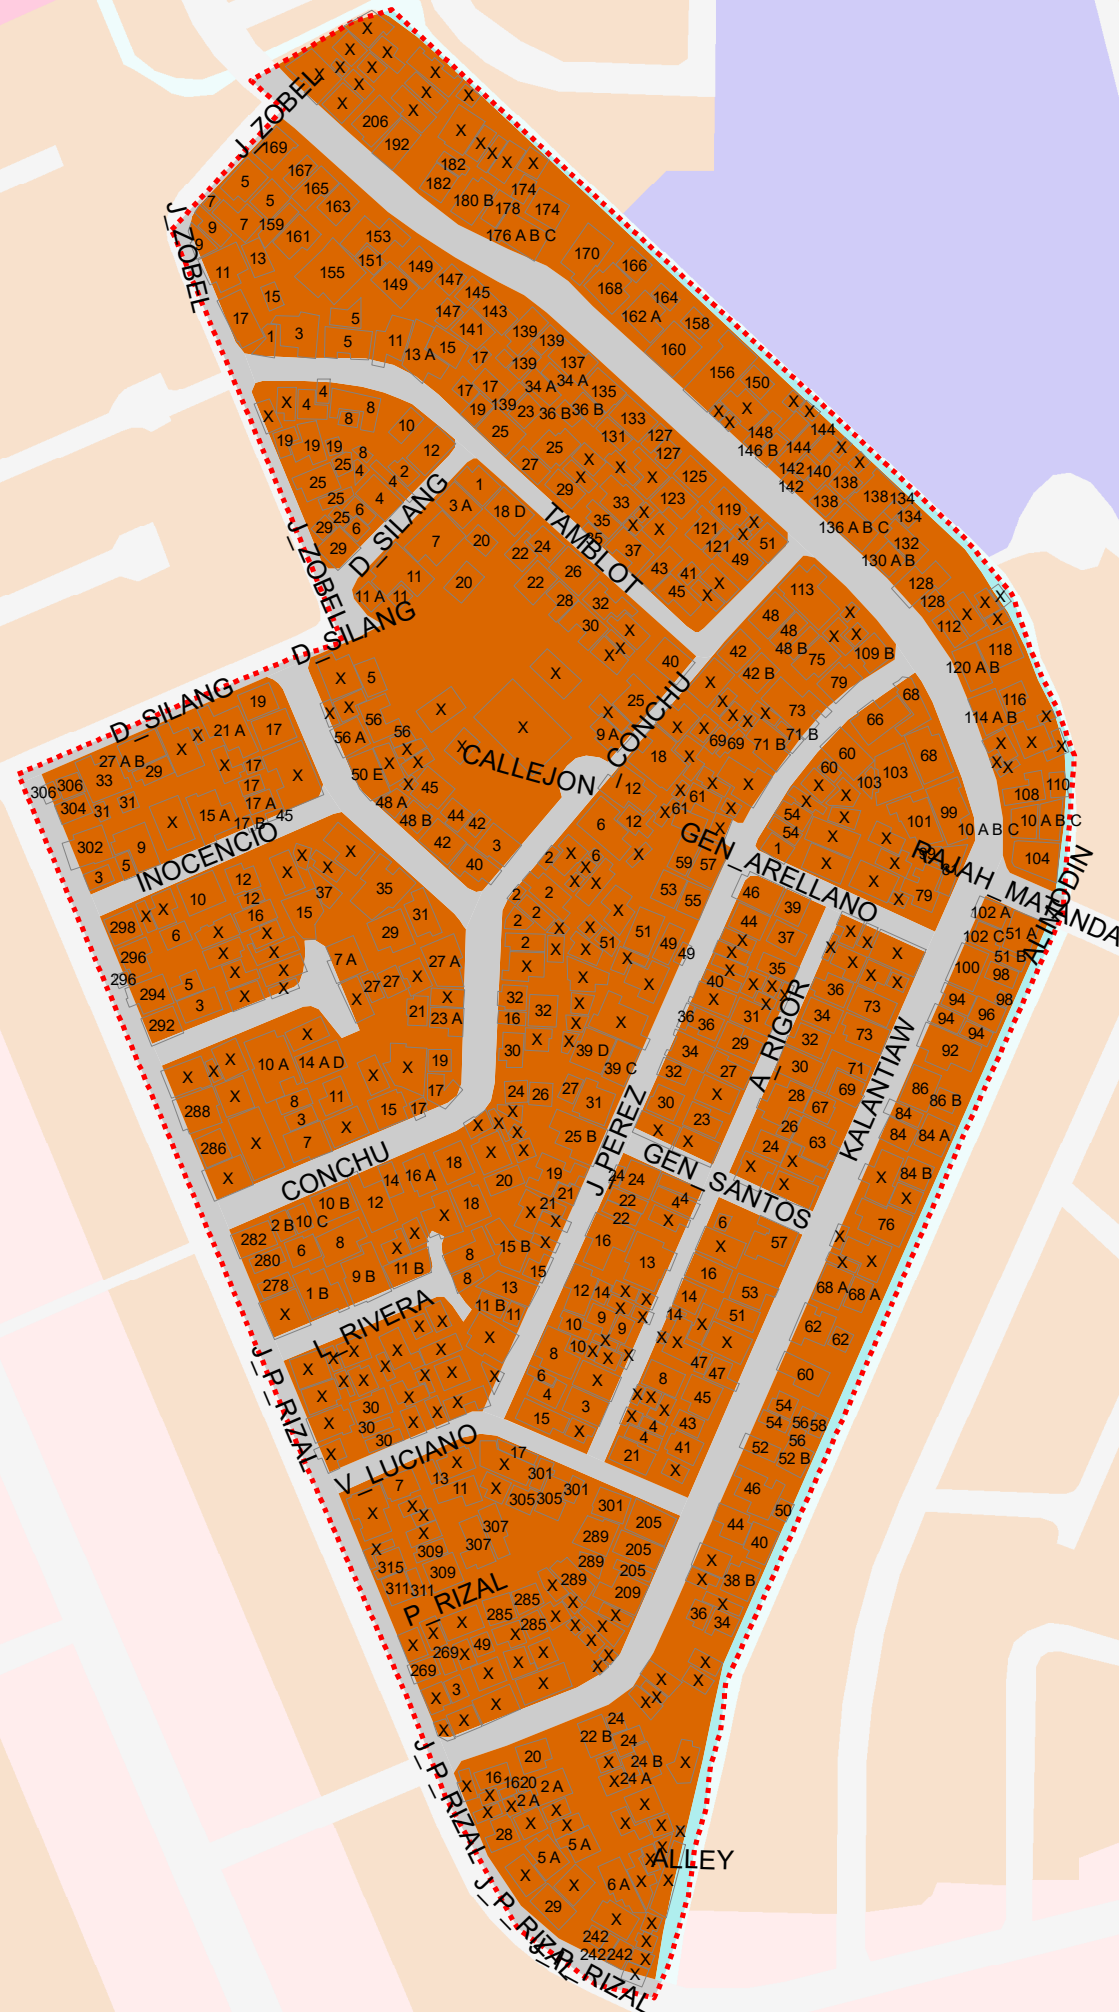

# DISTRICT 3 MASAGANA

## ZONING MAP 2016

### Legend

-  R-3 HIGH DENSITY RESIDENTIAL ZONE
-  ROAD
-  WATER