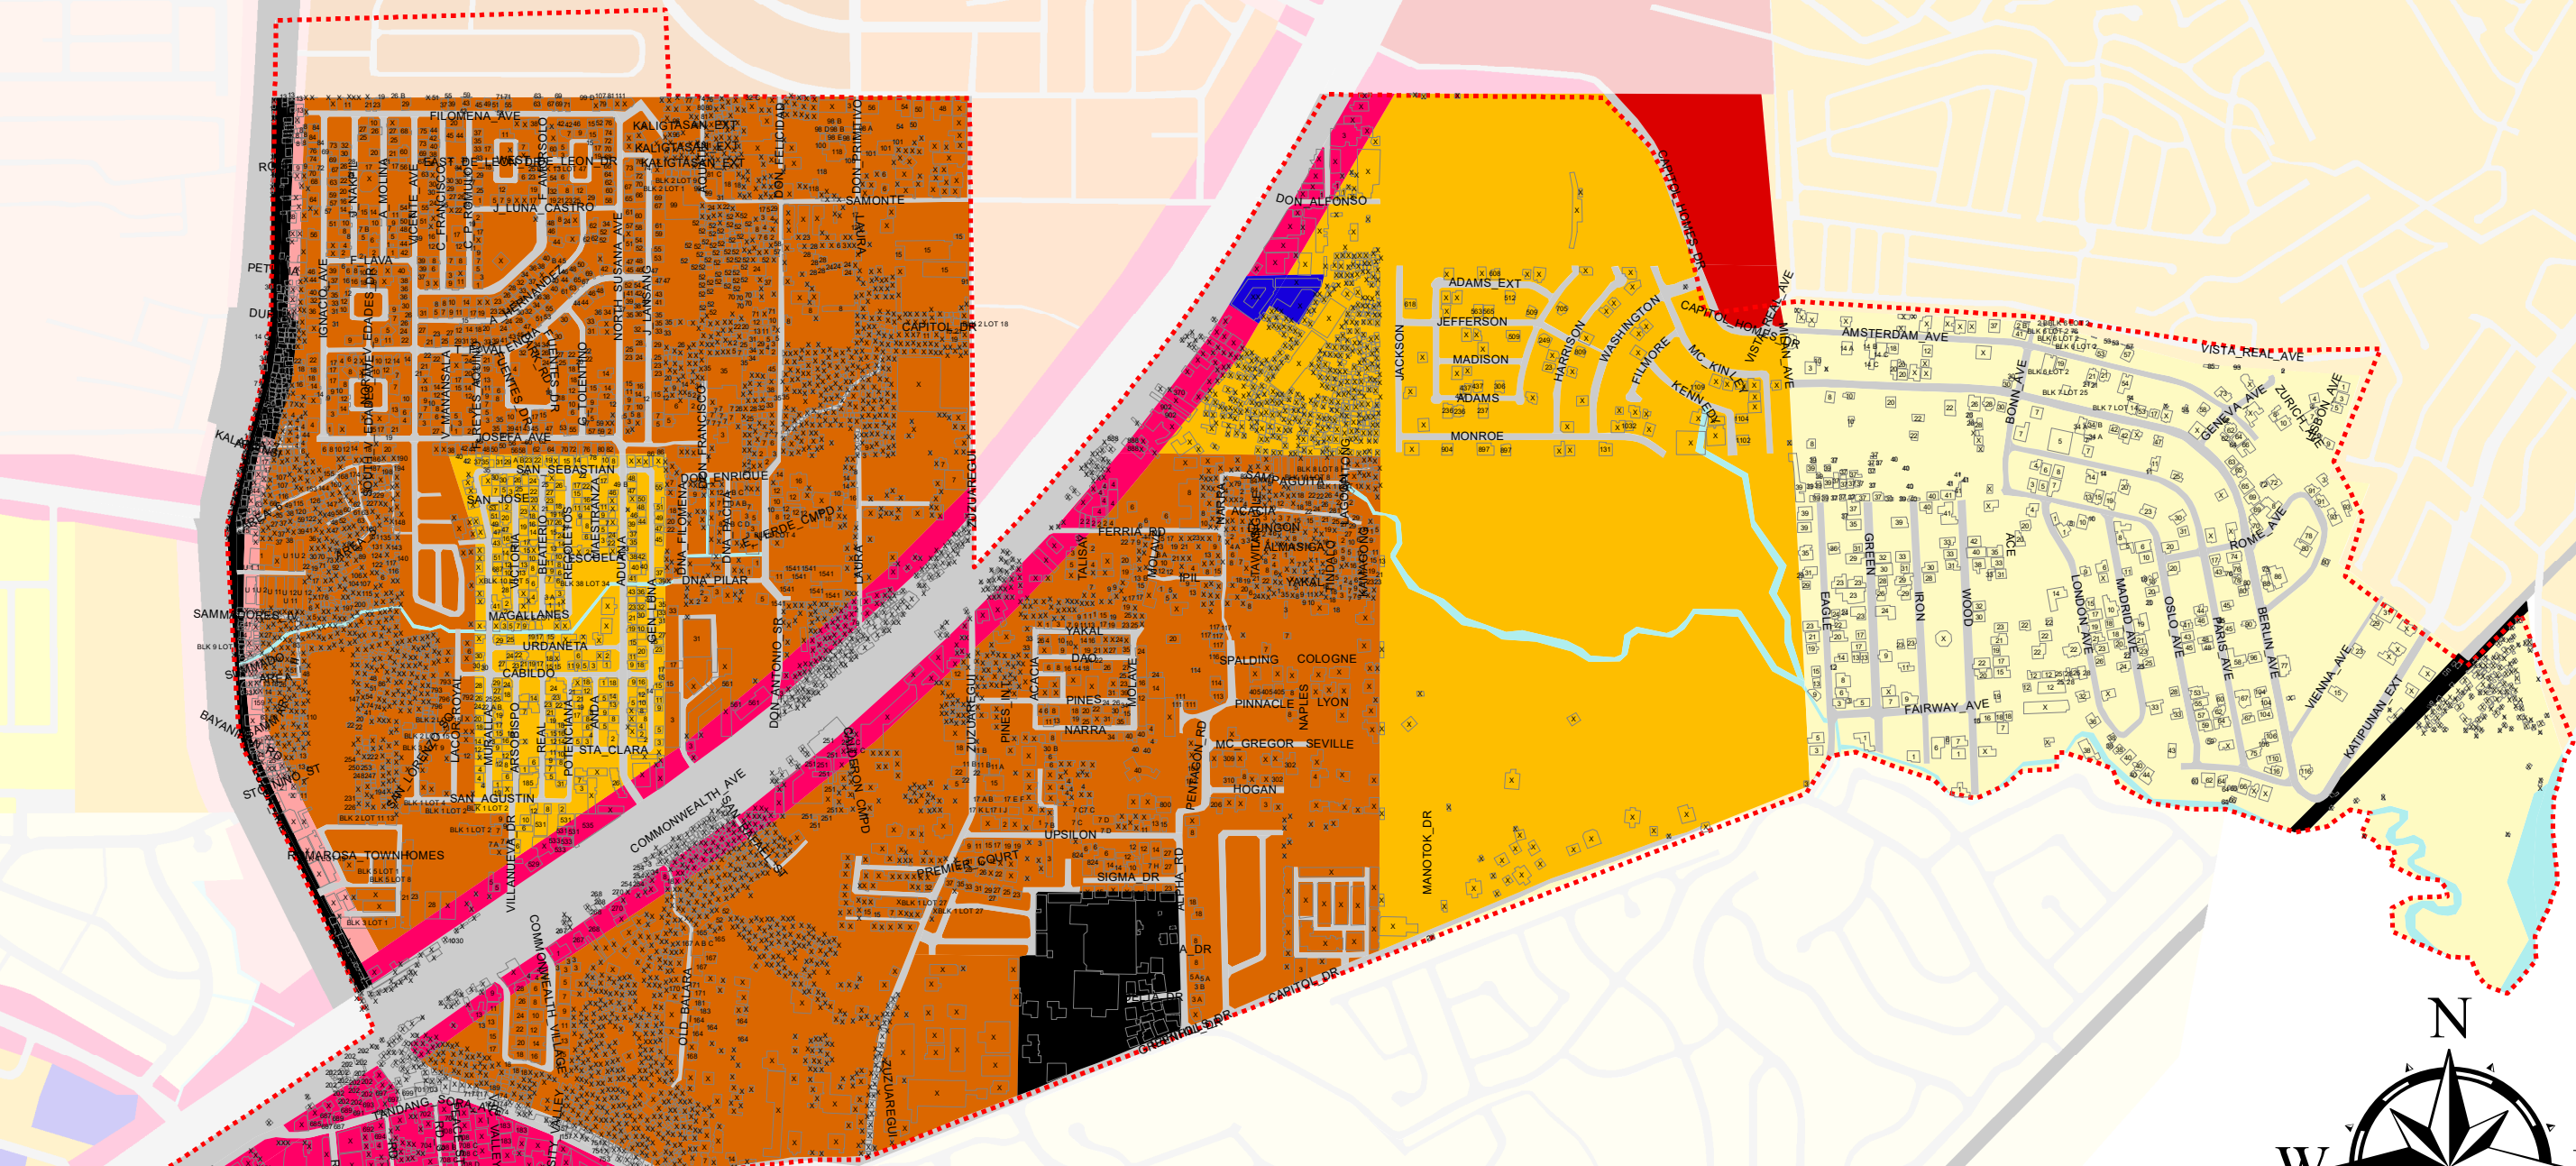

DISTRICT 3 MATANDANG BALARA

ZONING MAP 2016

Legend

	R-1 LOW DENSITY RESIDENTIAL ZONE		C-3 METROPOLITAN COMMERCIAL ZONE
	R-2 MEDIUM DENSITY RESIDENTIAL ZONE		INSTITUTIONAL ZONE
	R-3 HIGH DENSITY RESIDENTIAL ZONE		TRANSPORT AND UTILITIES ZONE
	C-1 MINOR COMMERCIAL ZONE		ROAD
	C-2 MAJOR COMMERCIAL ZONE		WATER