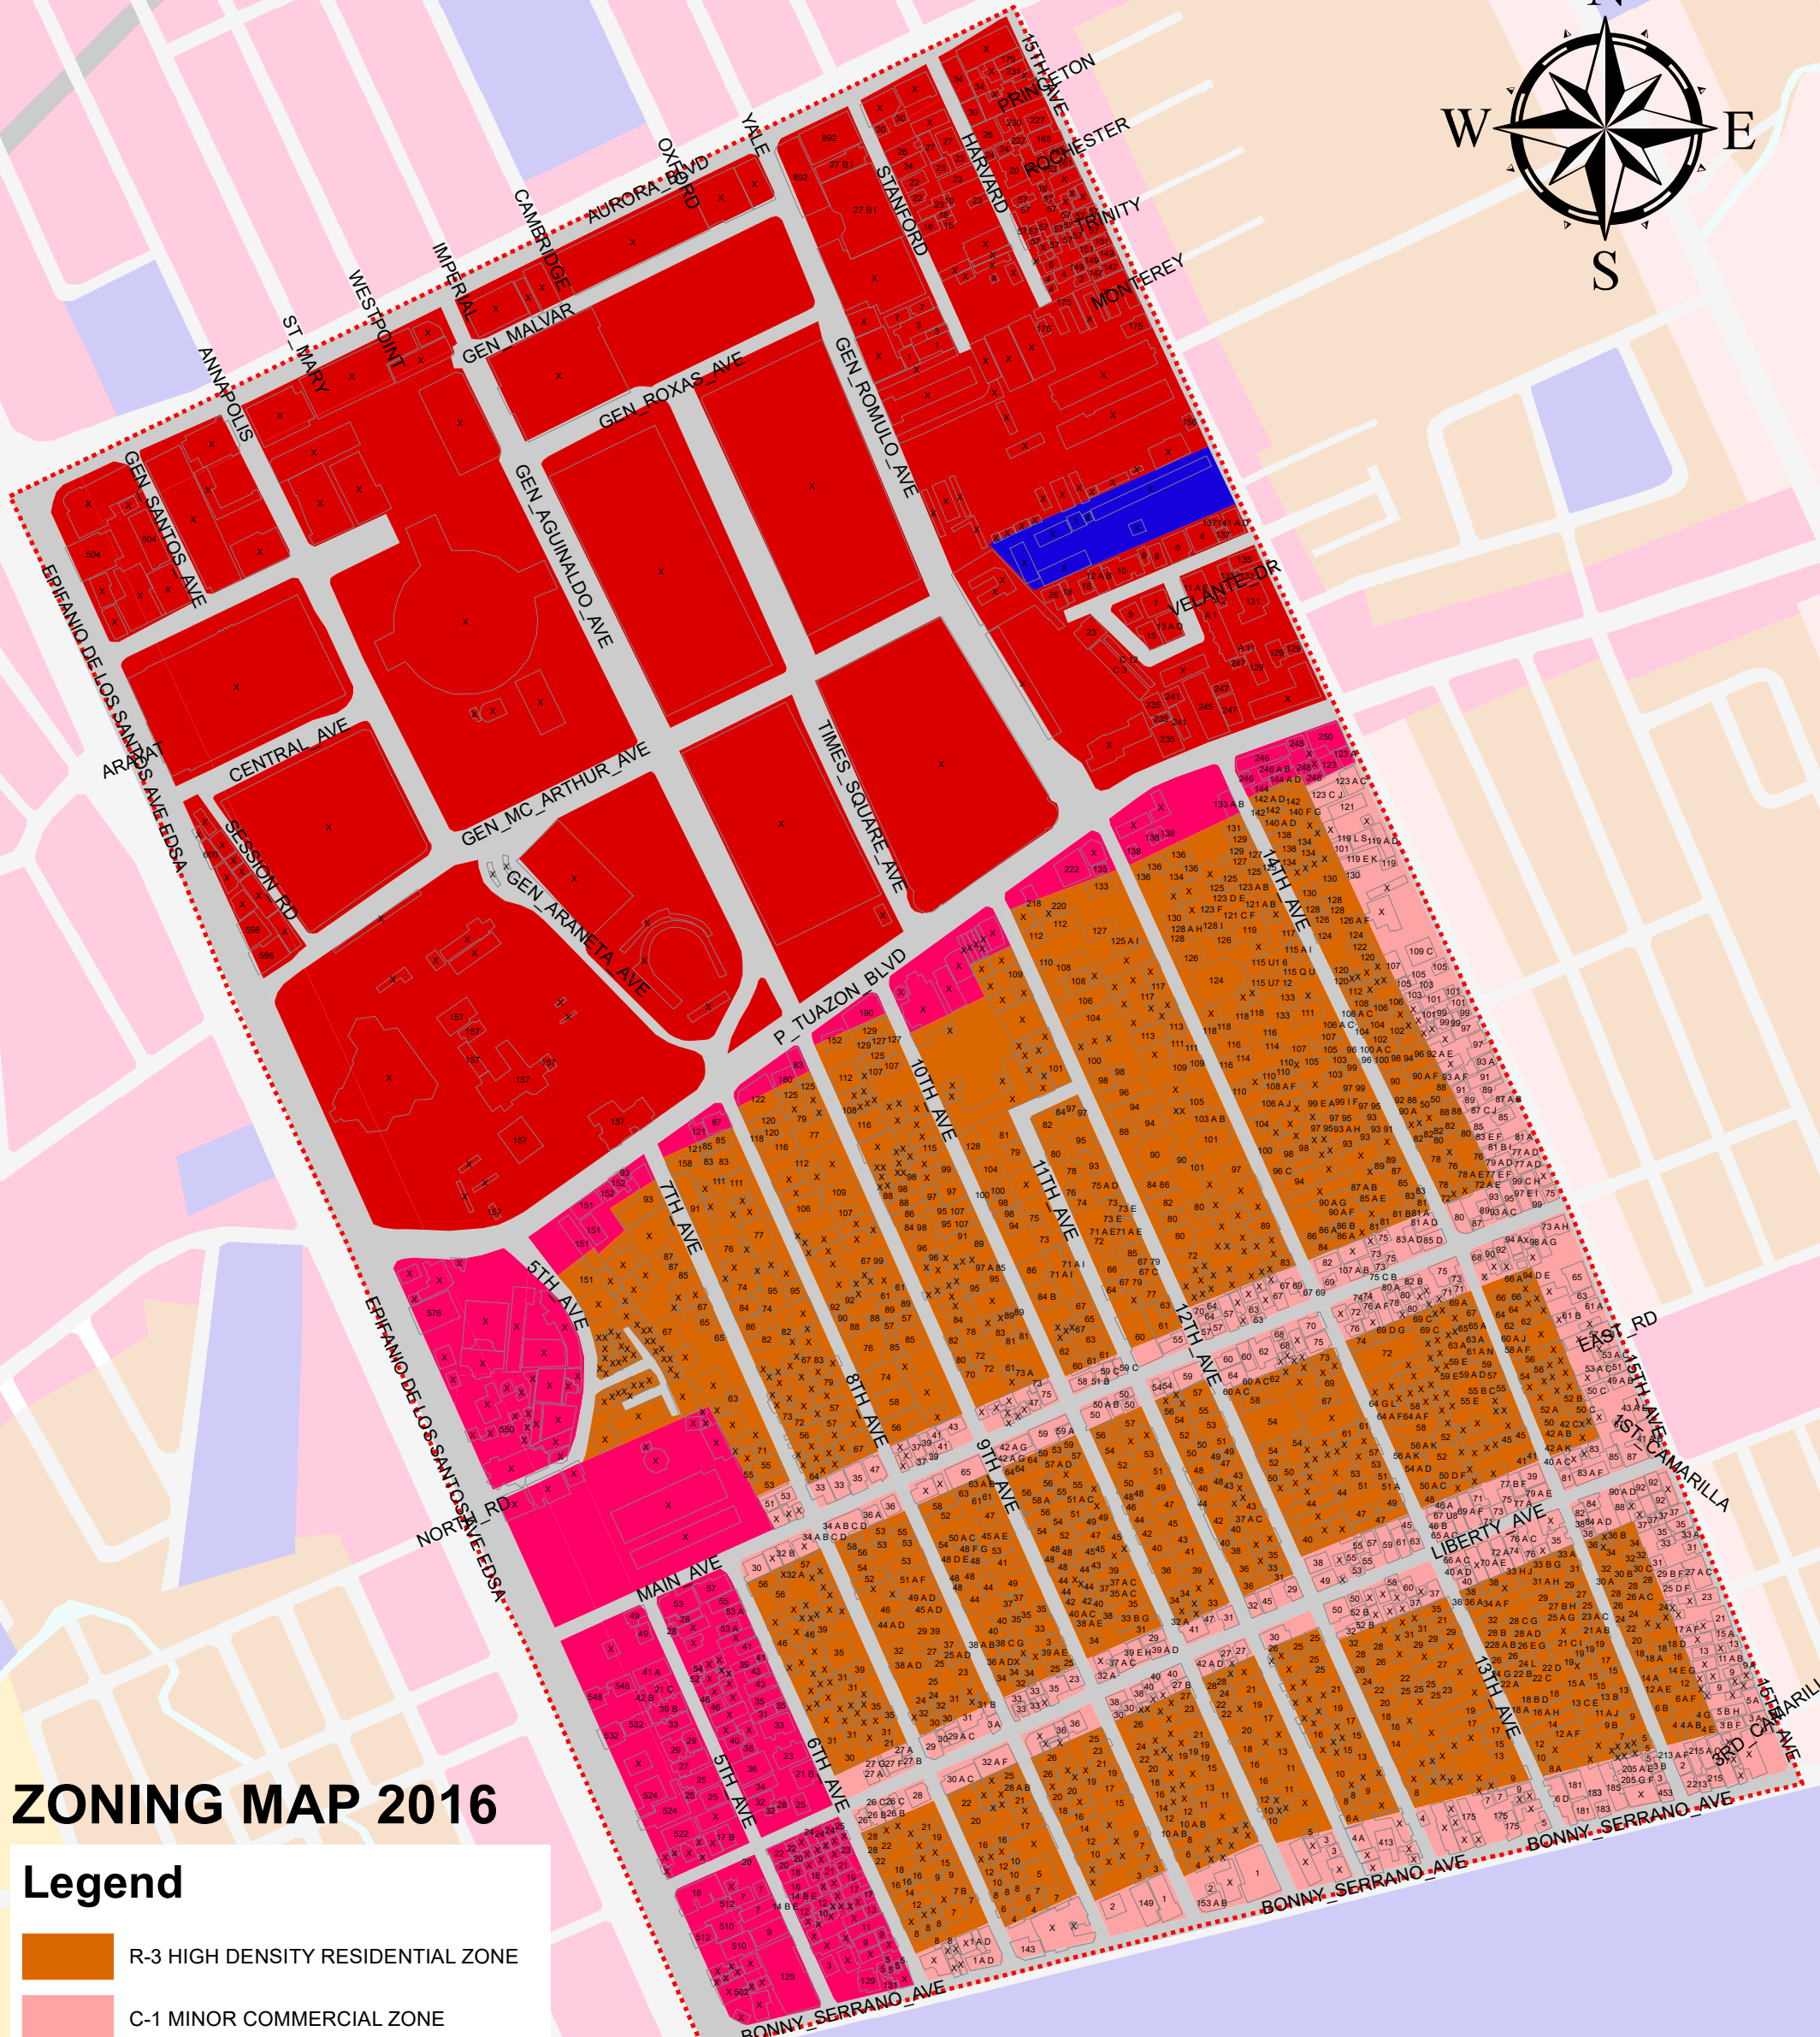

DISTRICT 3 SOCORRO

ZONING MAP 2016

Legend

- R-3 HIGH DENSITY RESIDENTIAL ZONE
- C-1 MINOR COMMERCIAL ZONE
- C-2 MAJOR COMMERCIAL ZONE
- C-3 METROPOLITAN COMMERCIAL ZONE
- INSTITUTIONAL ZONE
- ROAD