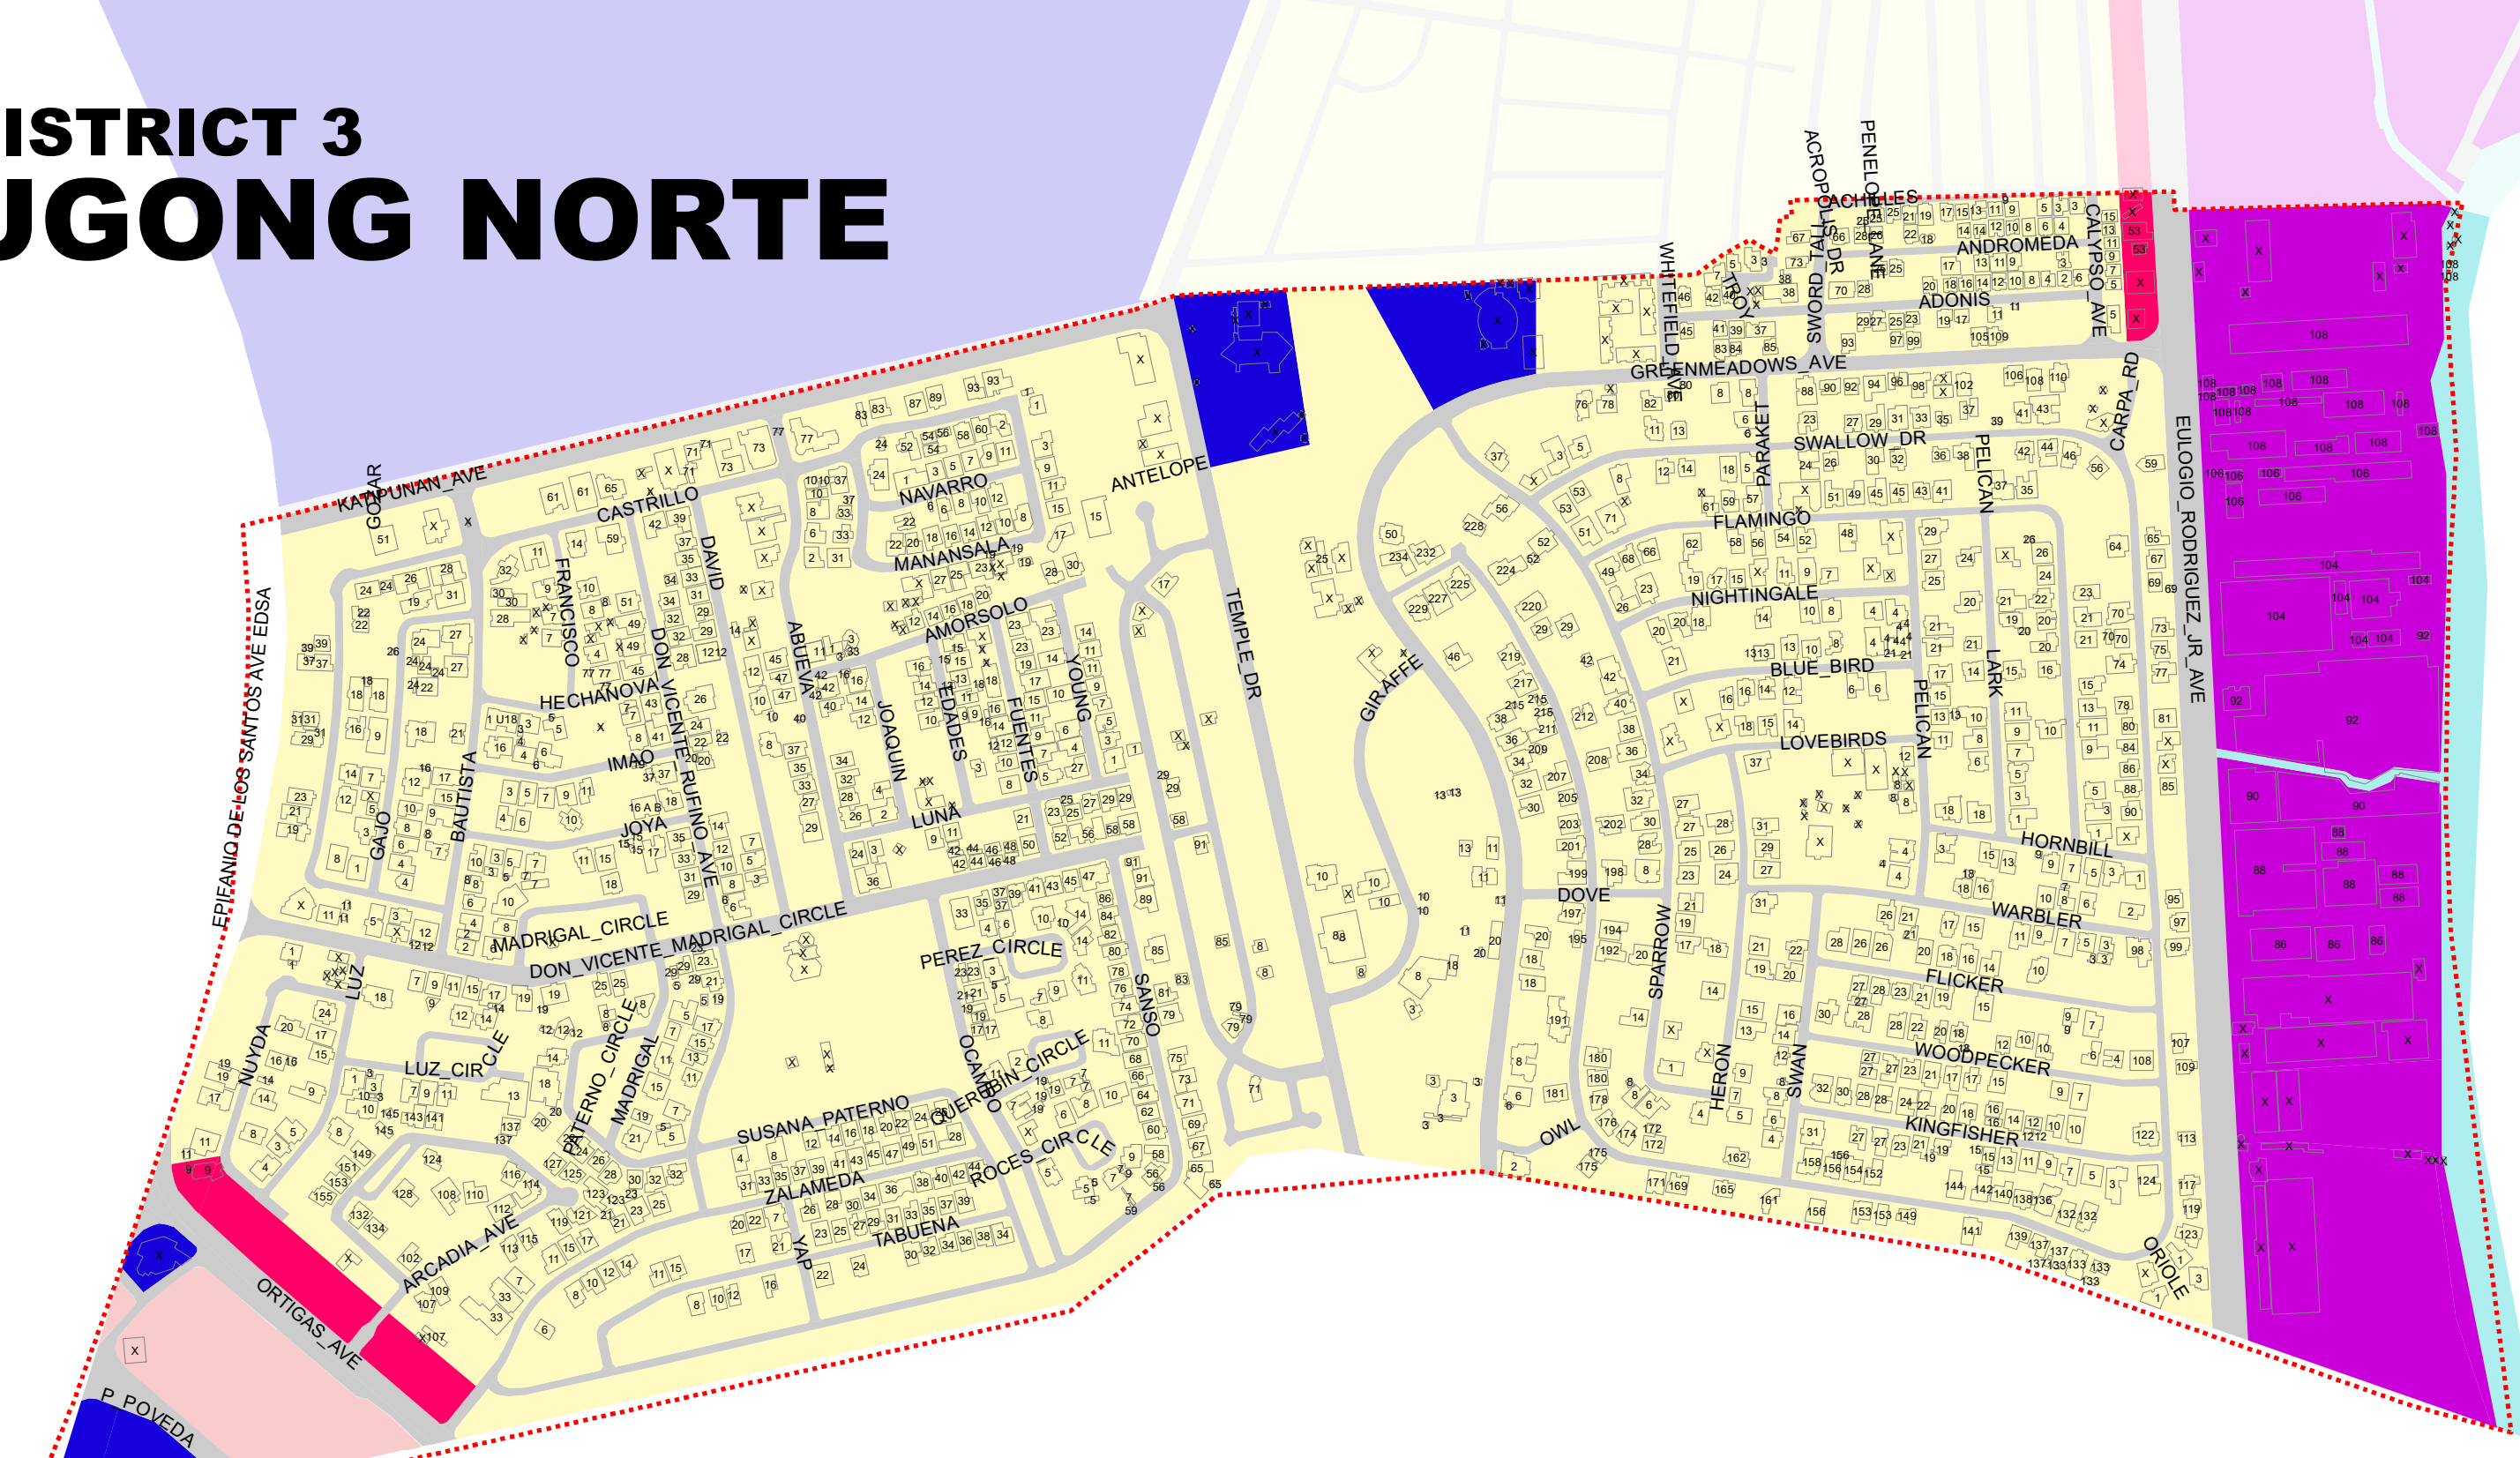

DISTRICT 3 UGONG NORTE

ZONING MAP 2016

Legend

- | | | | |
|---|--------------------------------------|---|--------------------|
|  | R-1 LOW DENSITY RESIDENTIAL ZONE |  | INSTITUTIONAL ZONE |
|  | C-1 MINOR COMMERCIAL ZONE |  | ROAD |
|  | C-2 MAJOR COMMERCIAL ZONE |  | WATER |
|  | I-2 MEDIUM INTENSITY INDUSTRIAL ZONE | | |