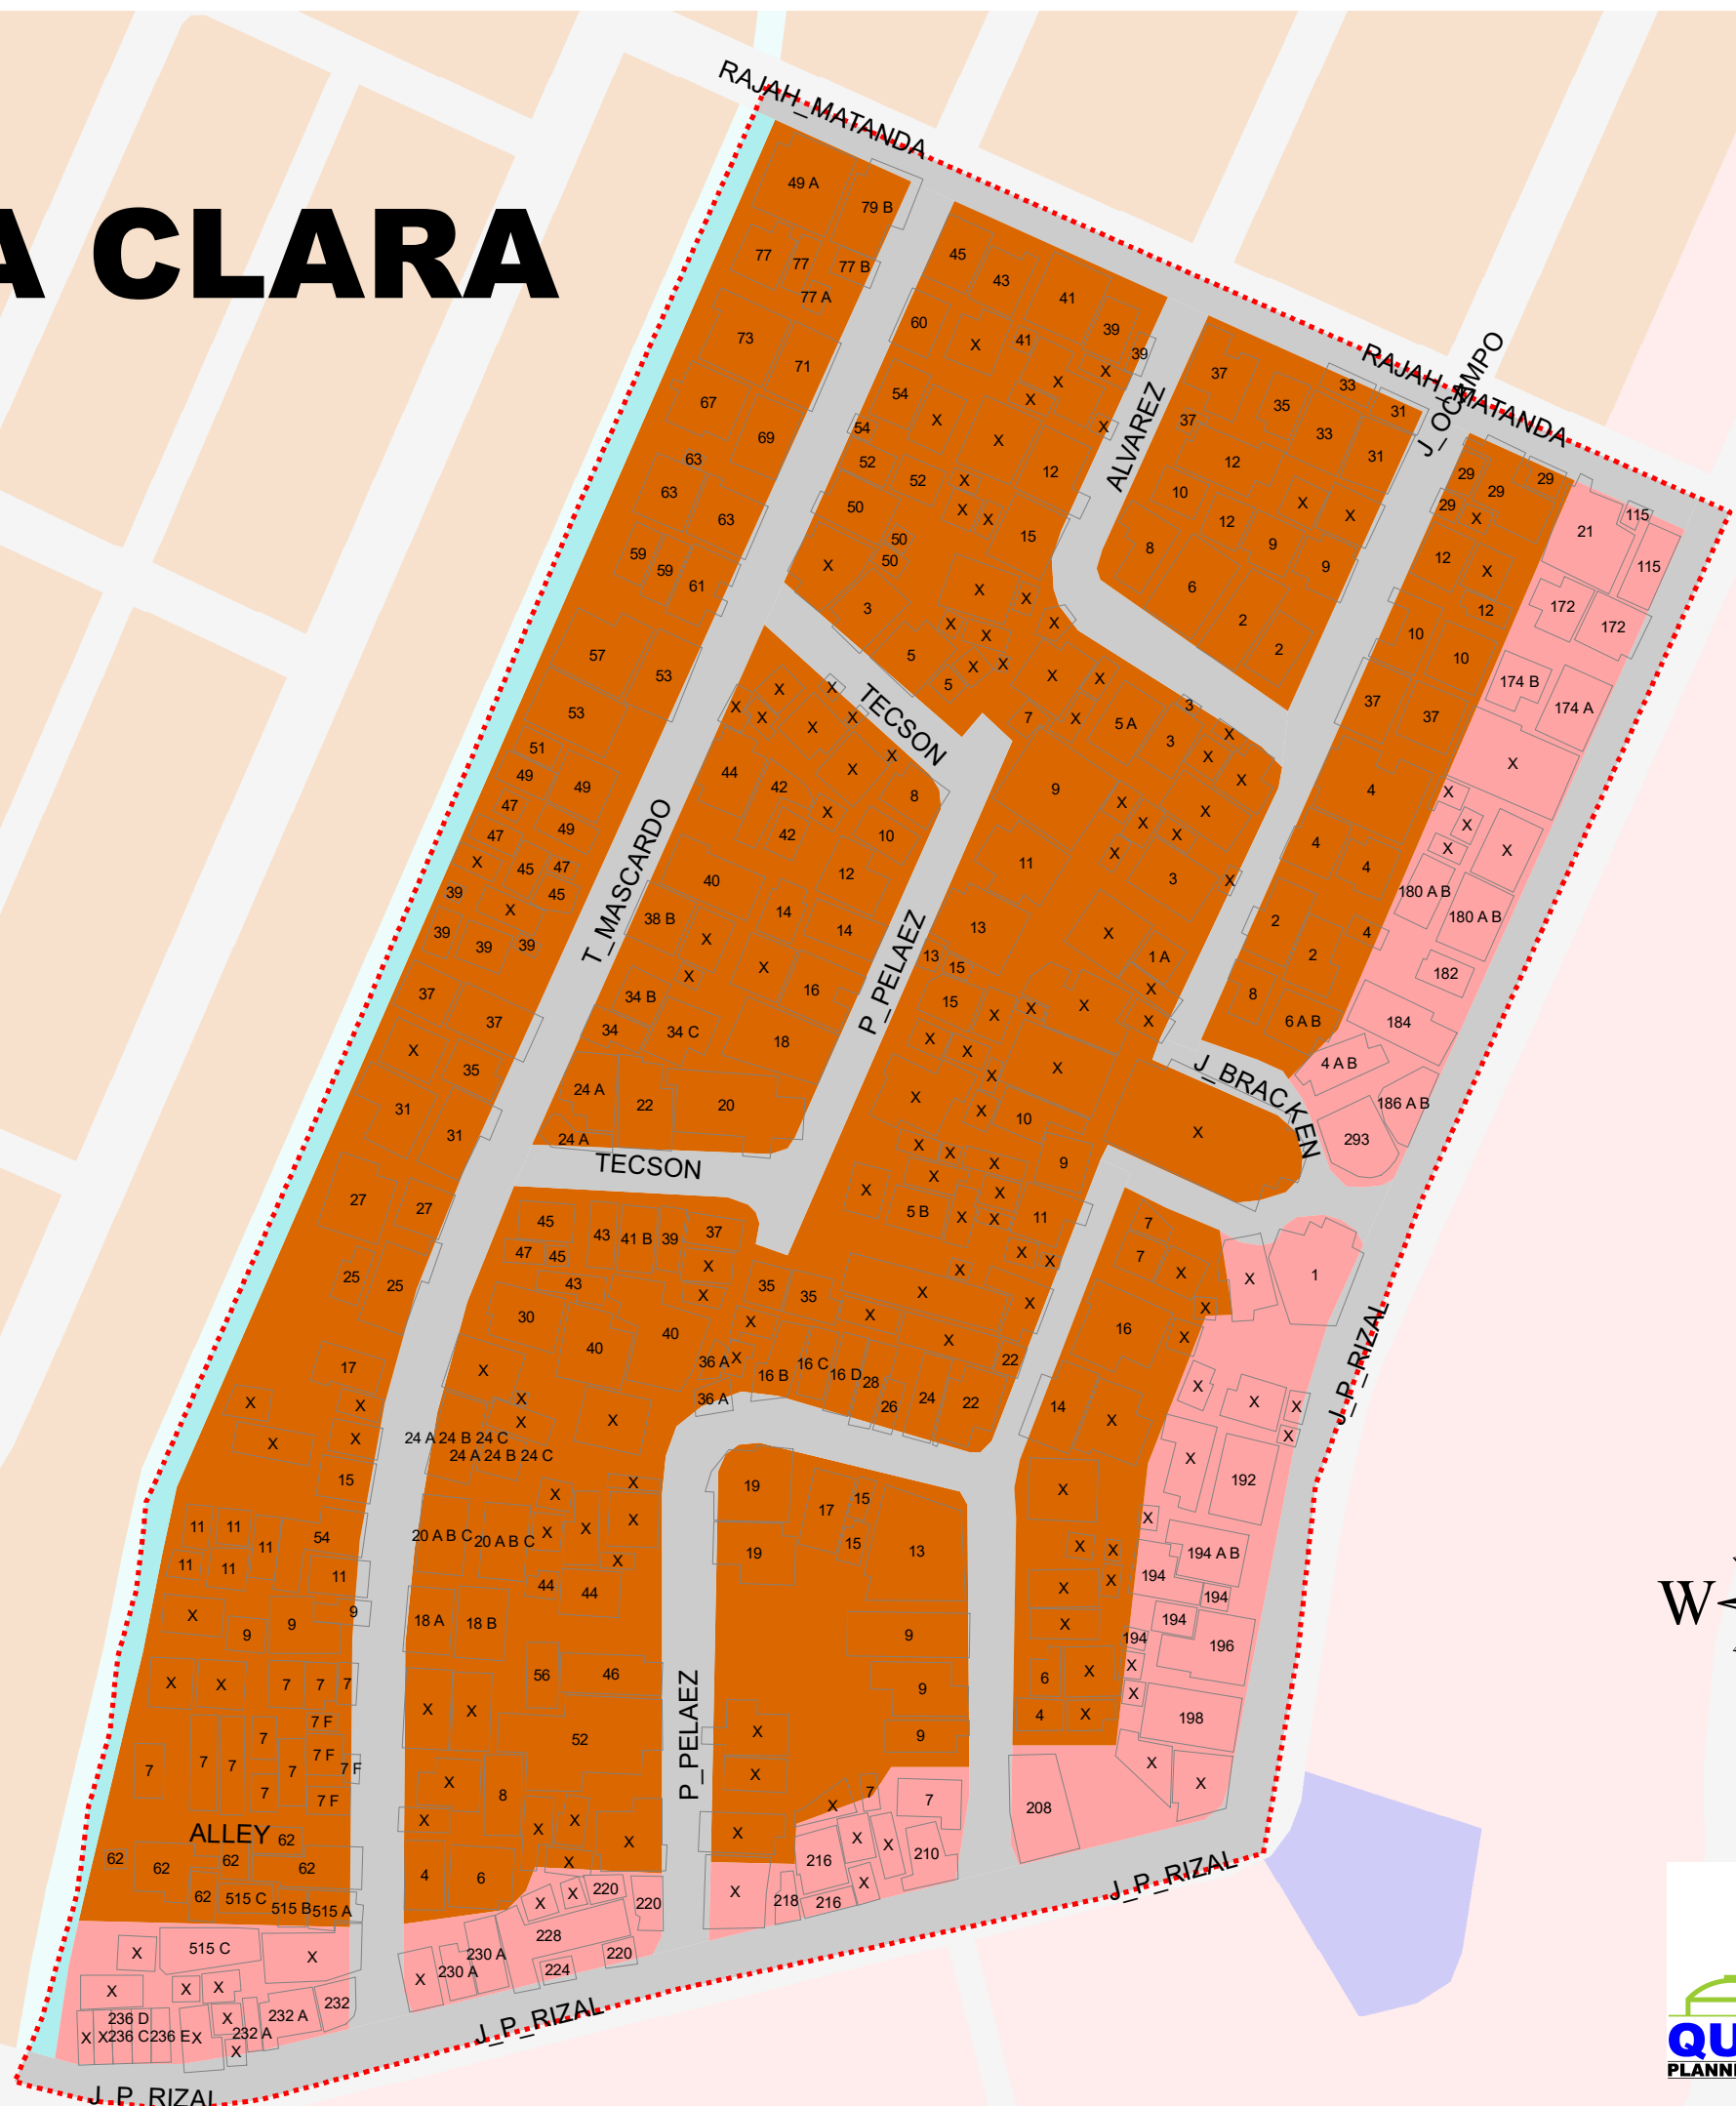

# DISTRICT 3

# VILLA MARIA CLARA

## ZONING MAP 2016

### Legend

- R-3 HIGH DENSITY RESIDENTIAL ZONE
- C-1 MINOR COMMERCIAL ZONE
- ROAD
- WATER