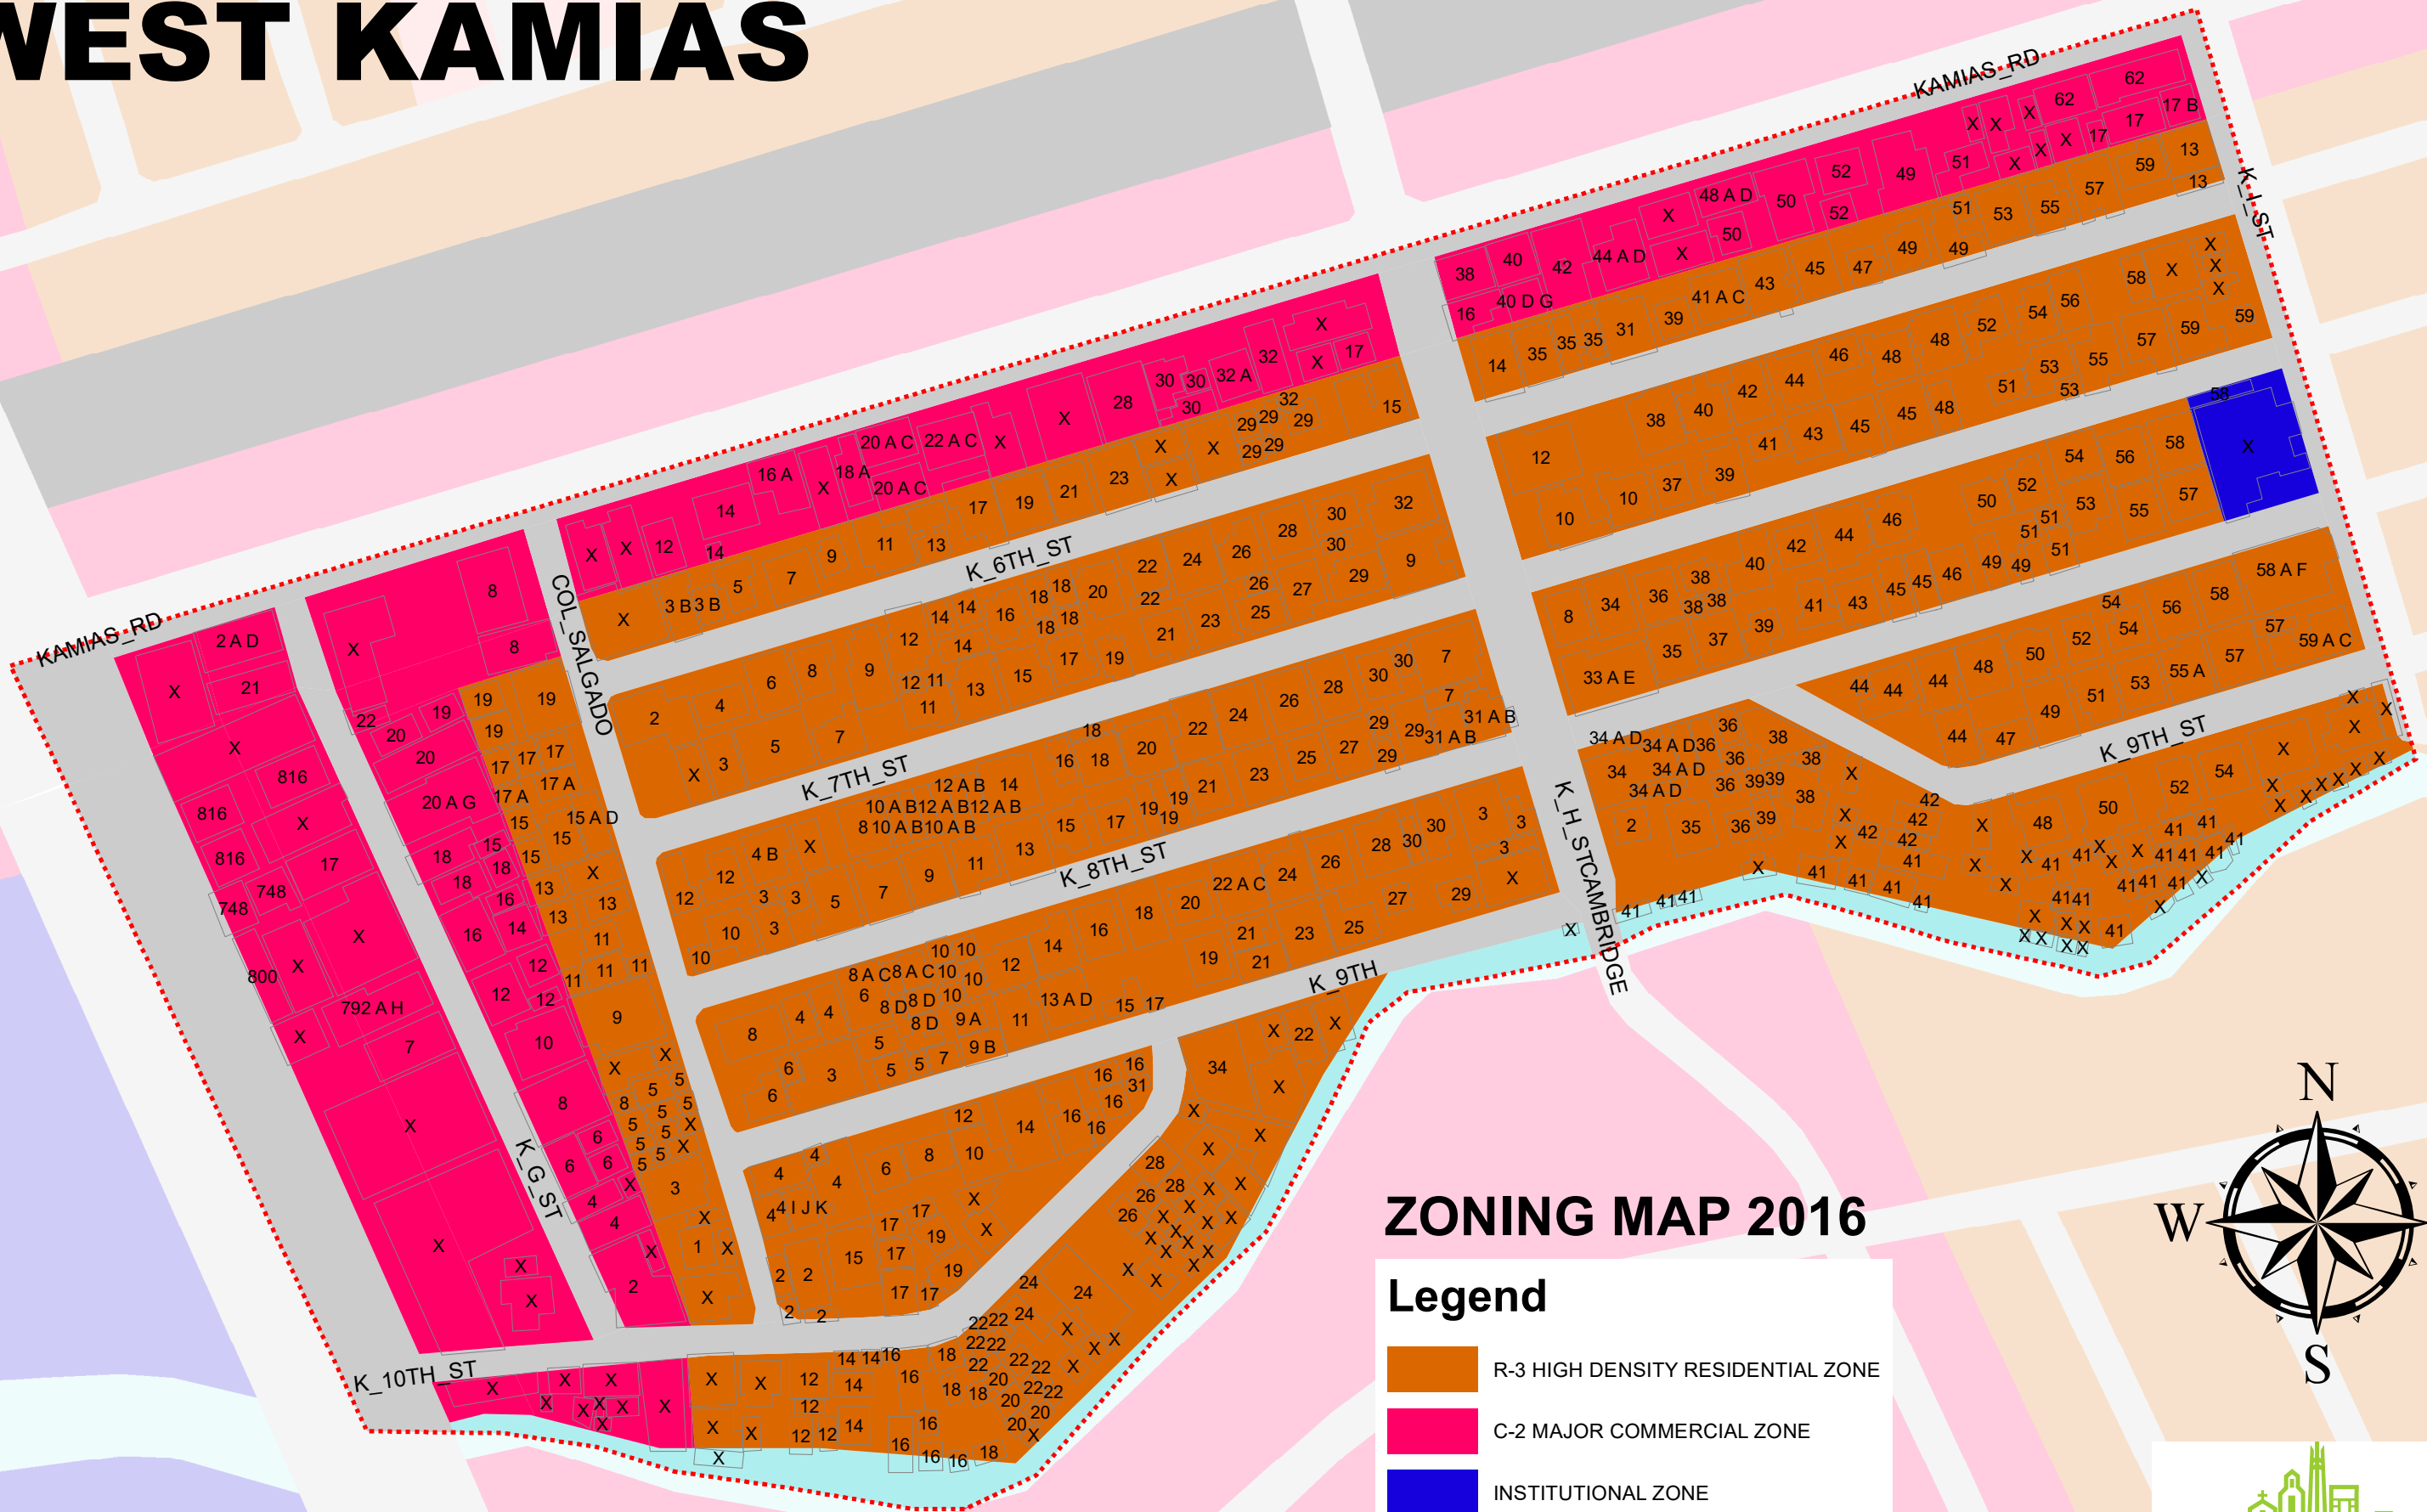

DISTRICT 3 WEST KAMIAS

ZONING MAP 2016

Legend

- R-3 HIGH DENSITY RESIDENTIAL ZONE
- C-2 MAJOR COMMERCIAL ZONE
- INSTITUTIONAL ZONE
- ROAD
- WATER