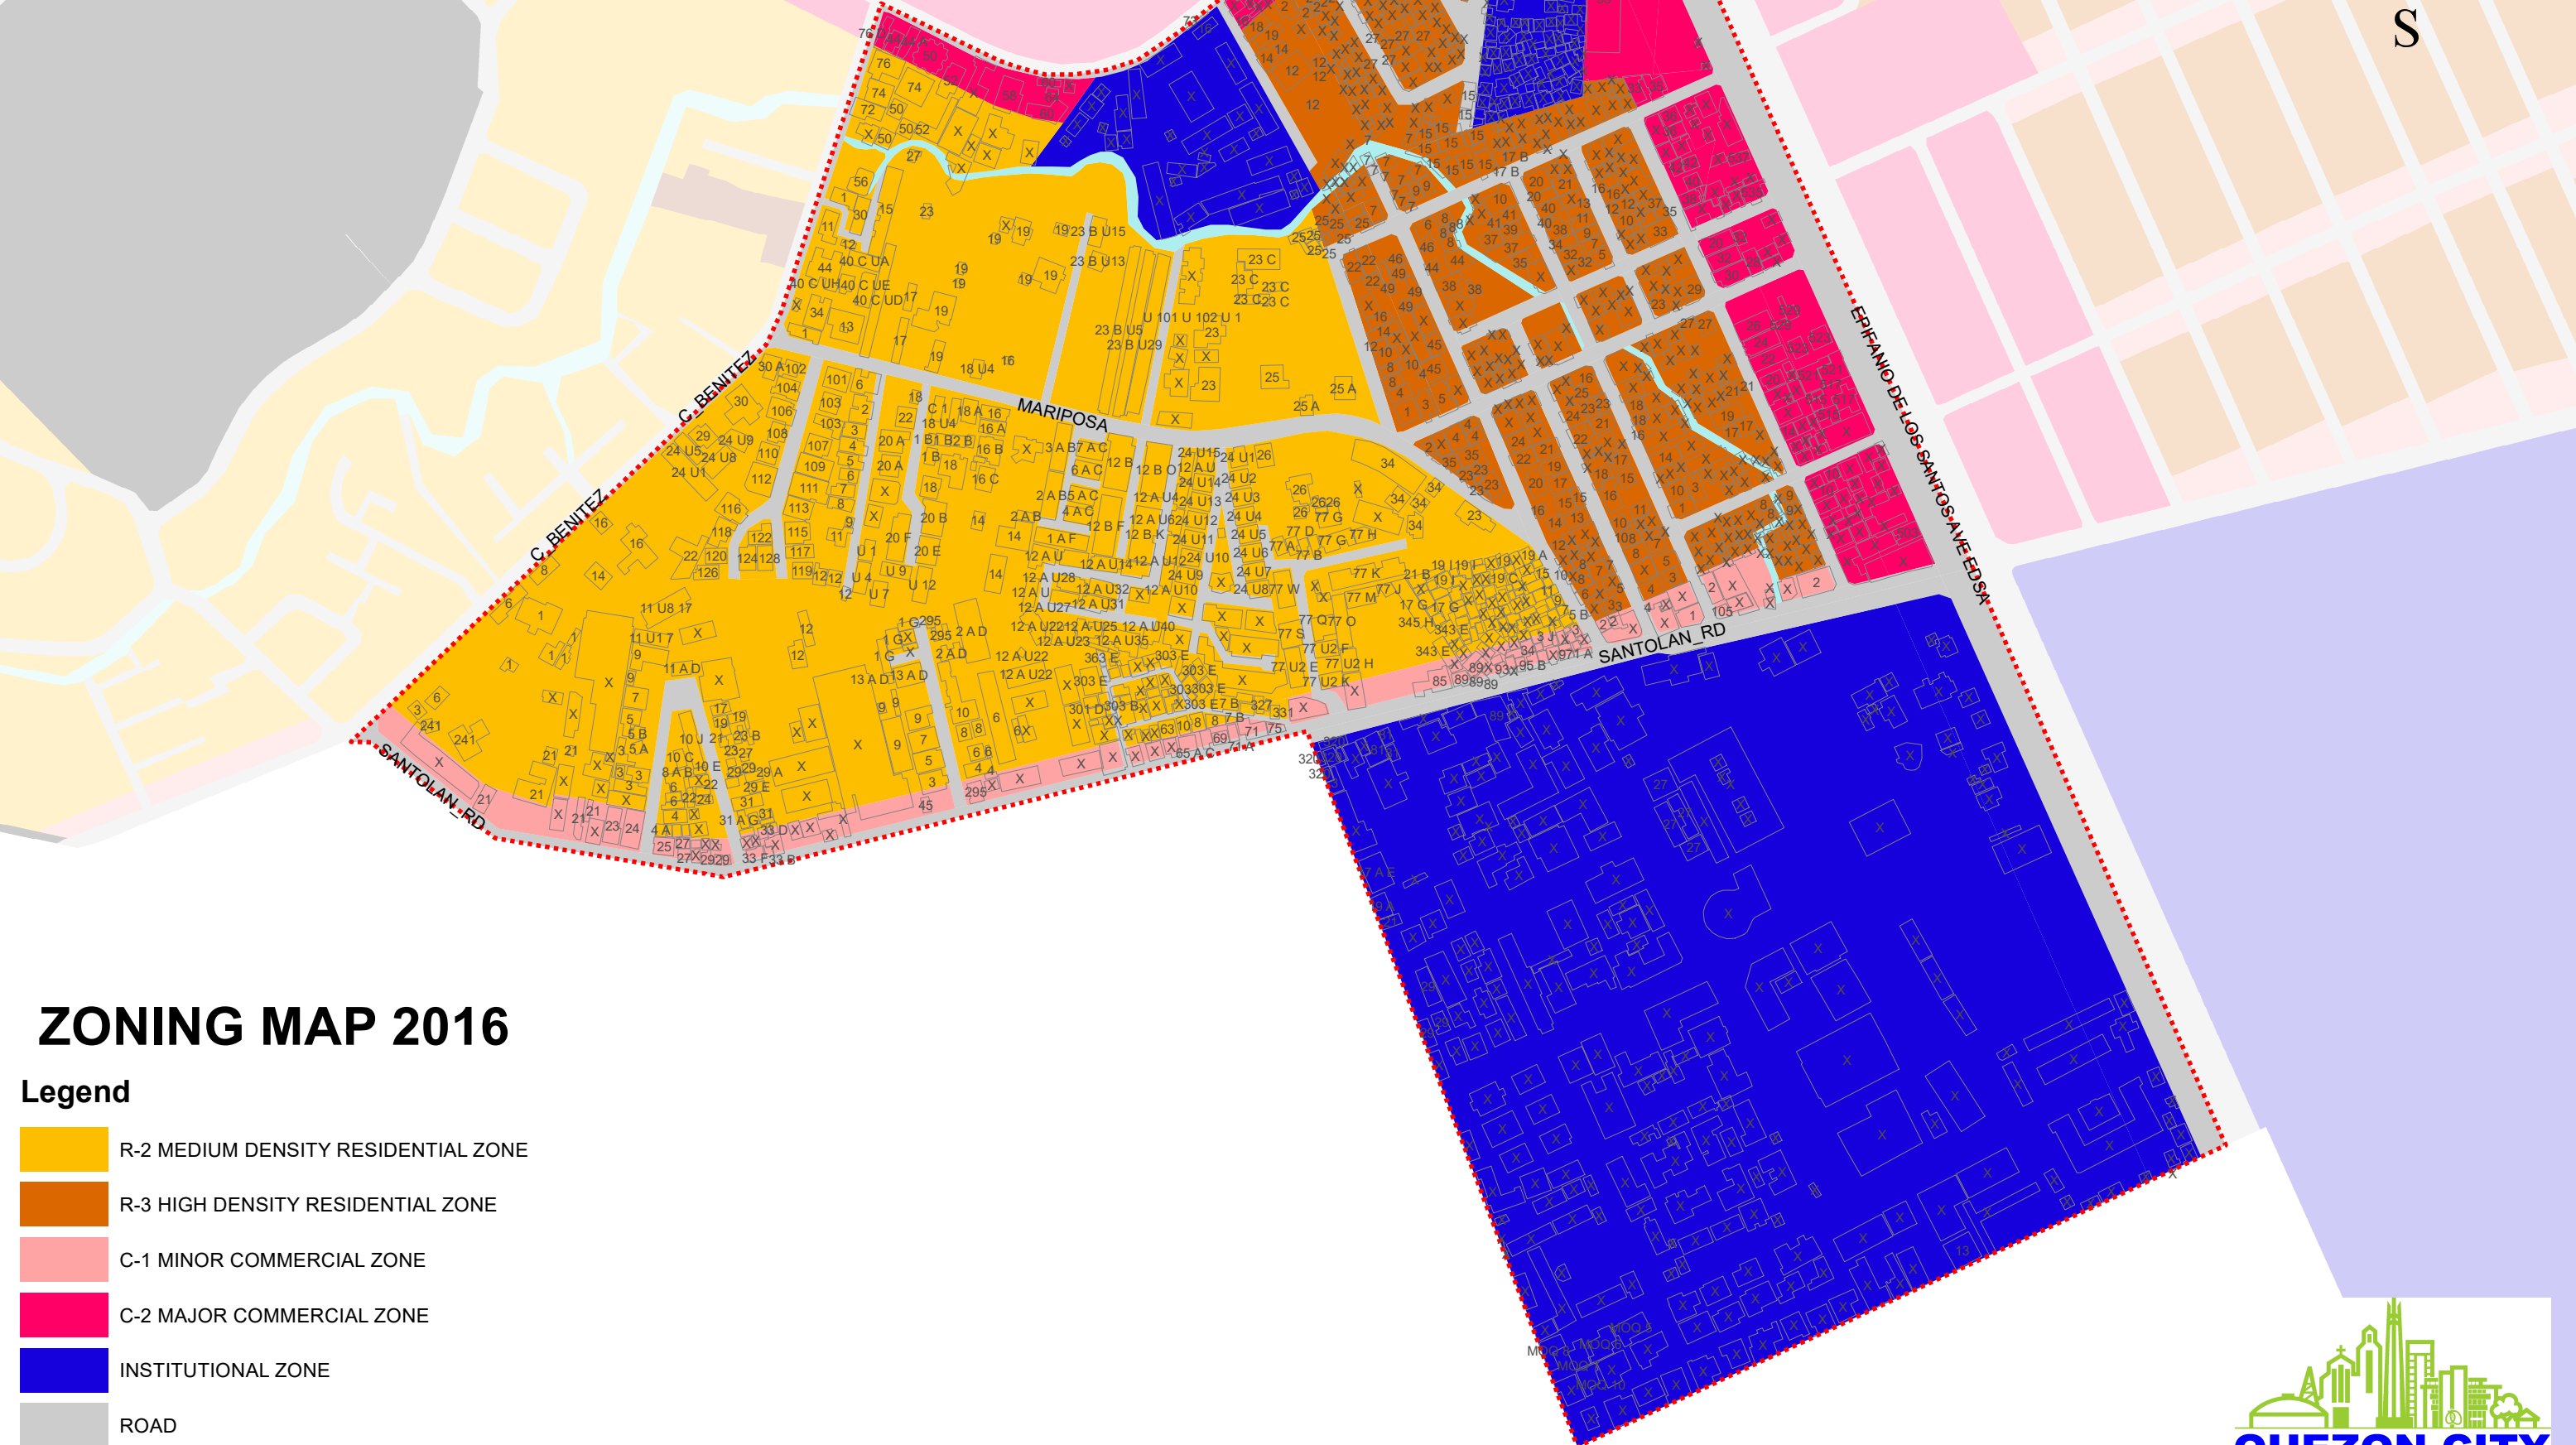

# DISTRICT 4 BAGONG LIPUNAN NG CRAME

## ZONING MAP 2016

### Legend

- R-2 MEDIUM DENSITY RESIDENTIAL ZONE
- R-3 HIGH DENSITY RESIDENTIAL ZONE
- C-1 MINOR COMMERCIAL ZONE
- C-2 MAJOR COMMERCIAL ZONE
- INSTITUTIONAL ZONE
- ROAD
- WATER