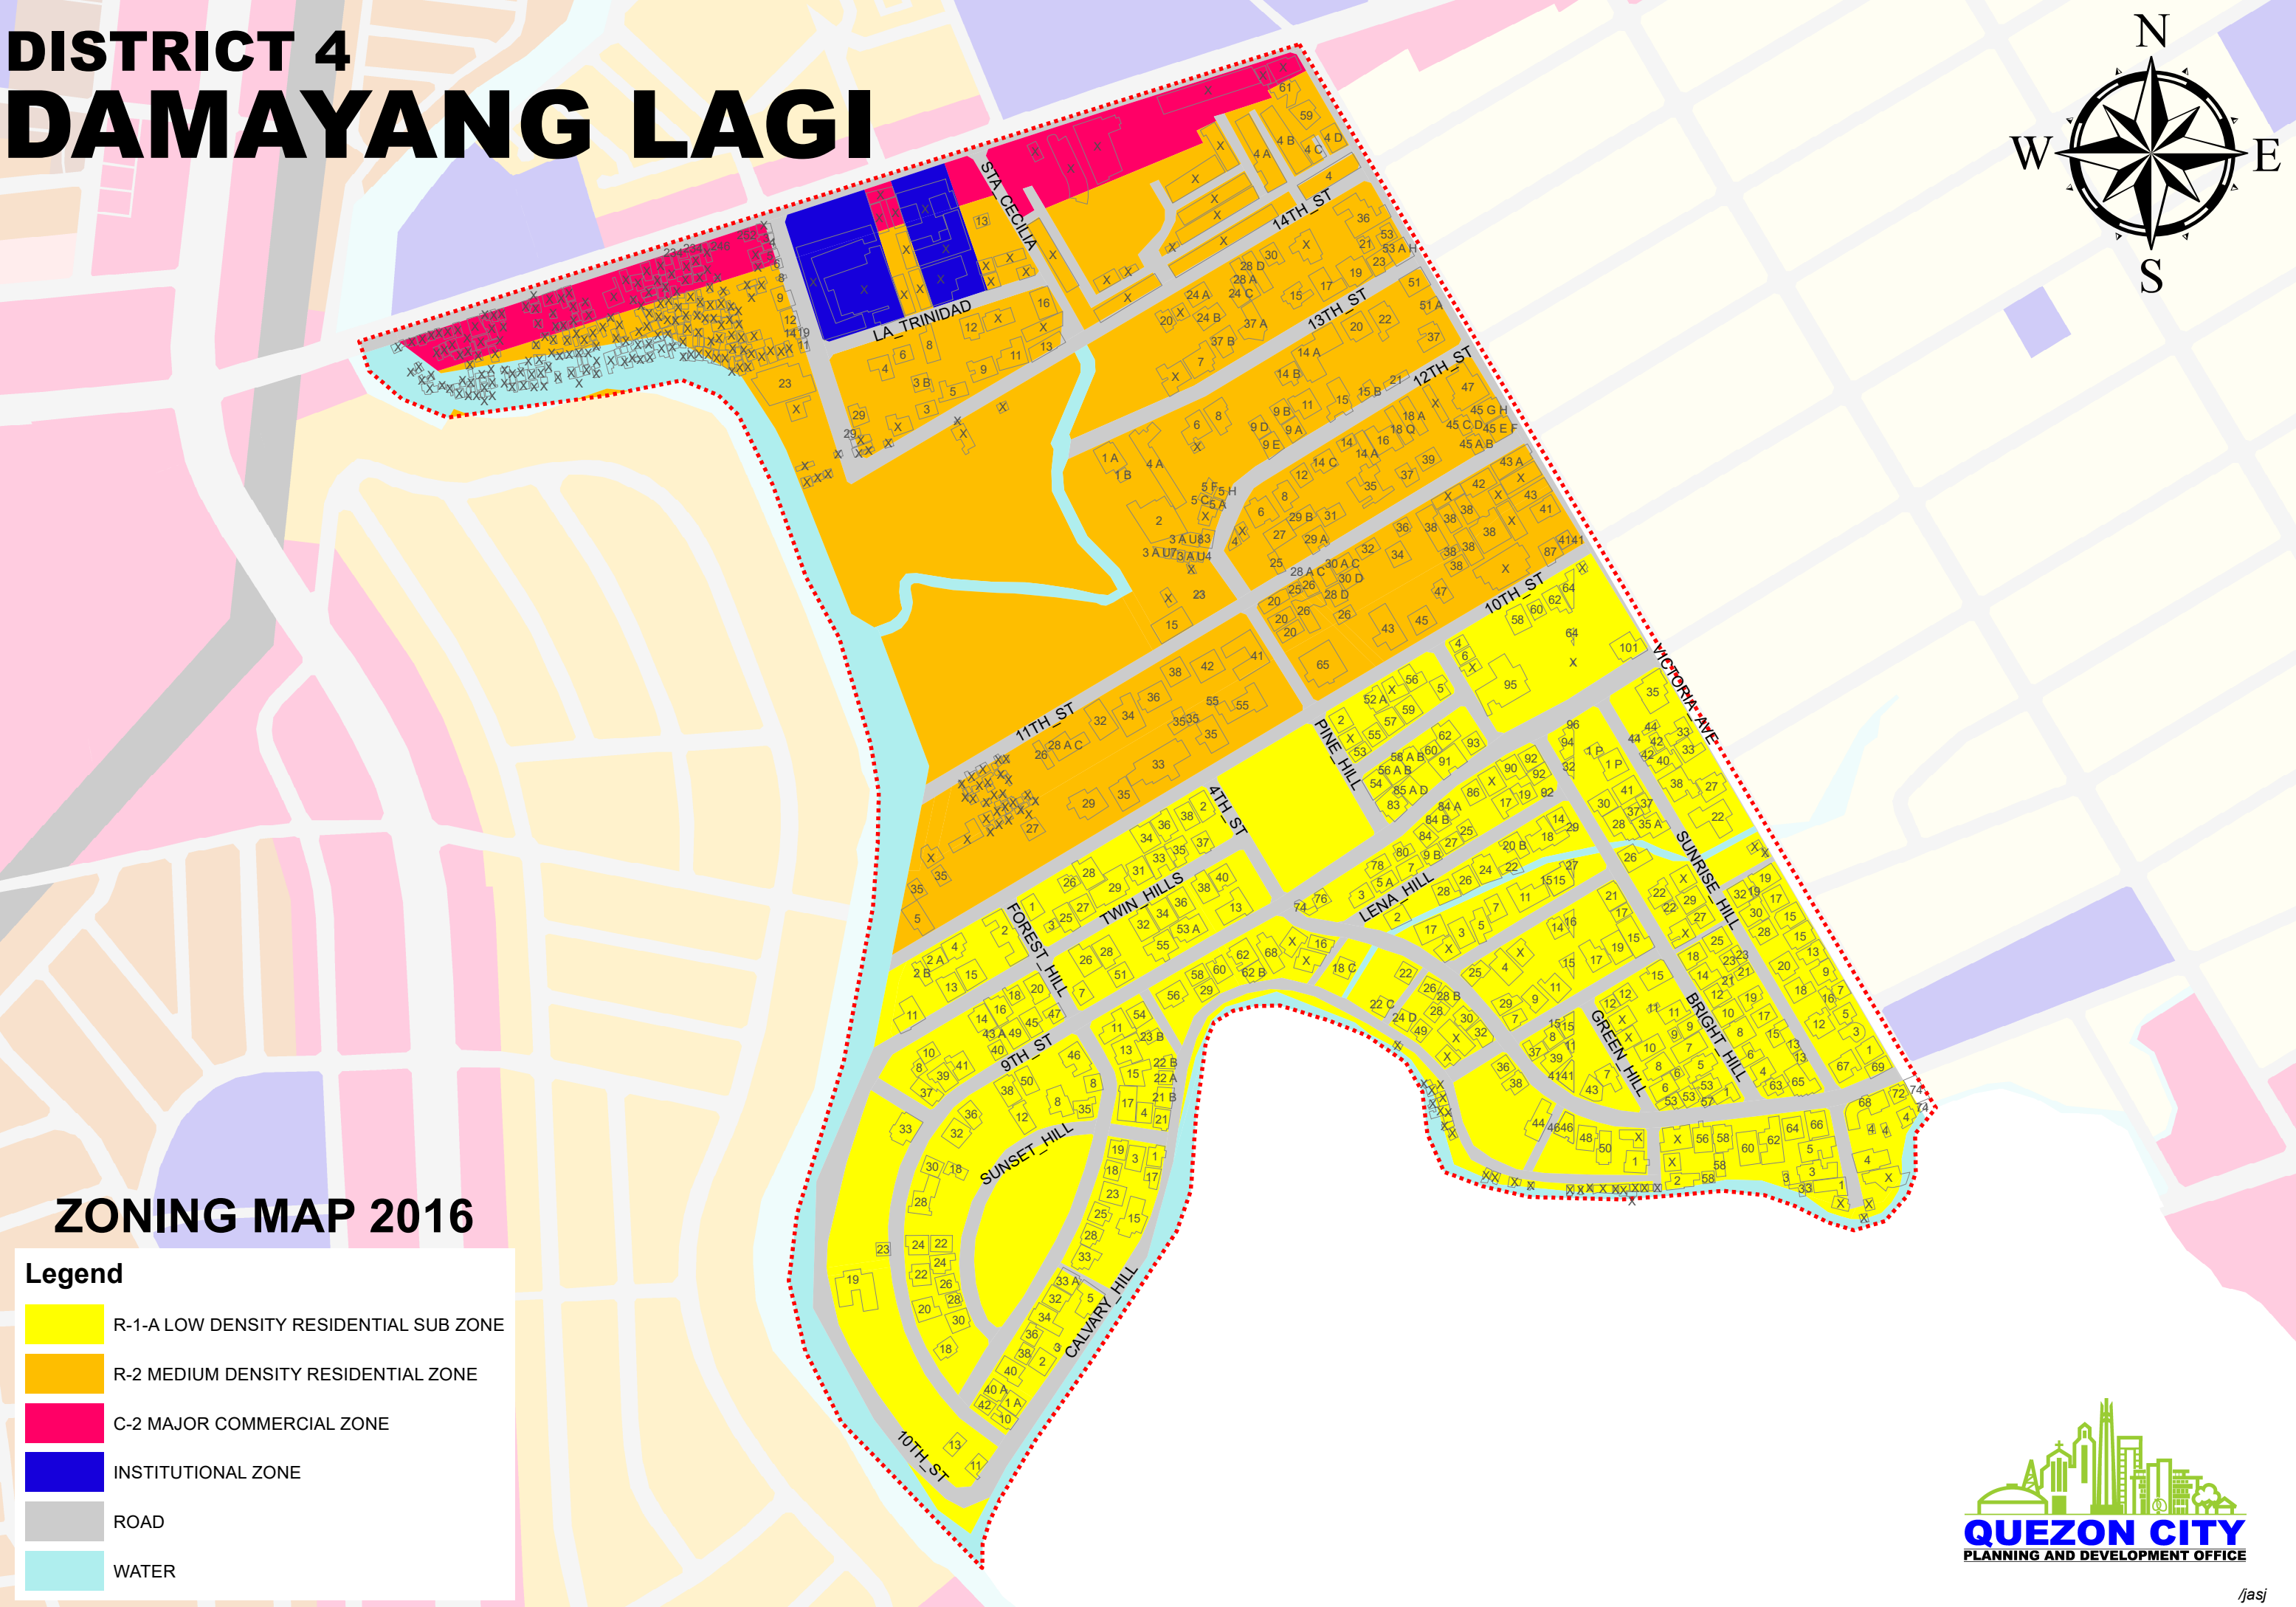

DISTRICT 4 DAMAYANG LAGI

ZONING MAP 2016

Legend

- R-1-A LOW DENSITY RESIDENTIAL SUB ZONE
- R-2 MEDIUM DENSITY RESIDENTIAL ZONE
- C-2 MAJOR COMMERCIAL ZONE
- INSTITUTIONAL ZONE
- ROAD
- WATER