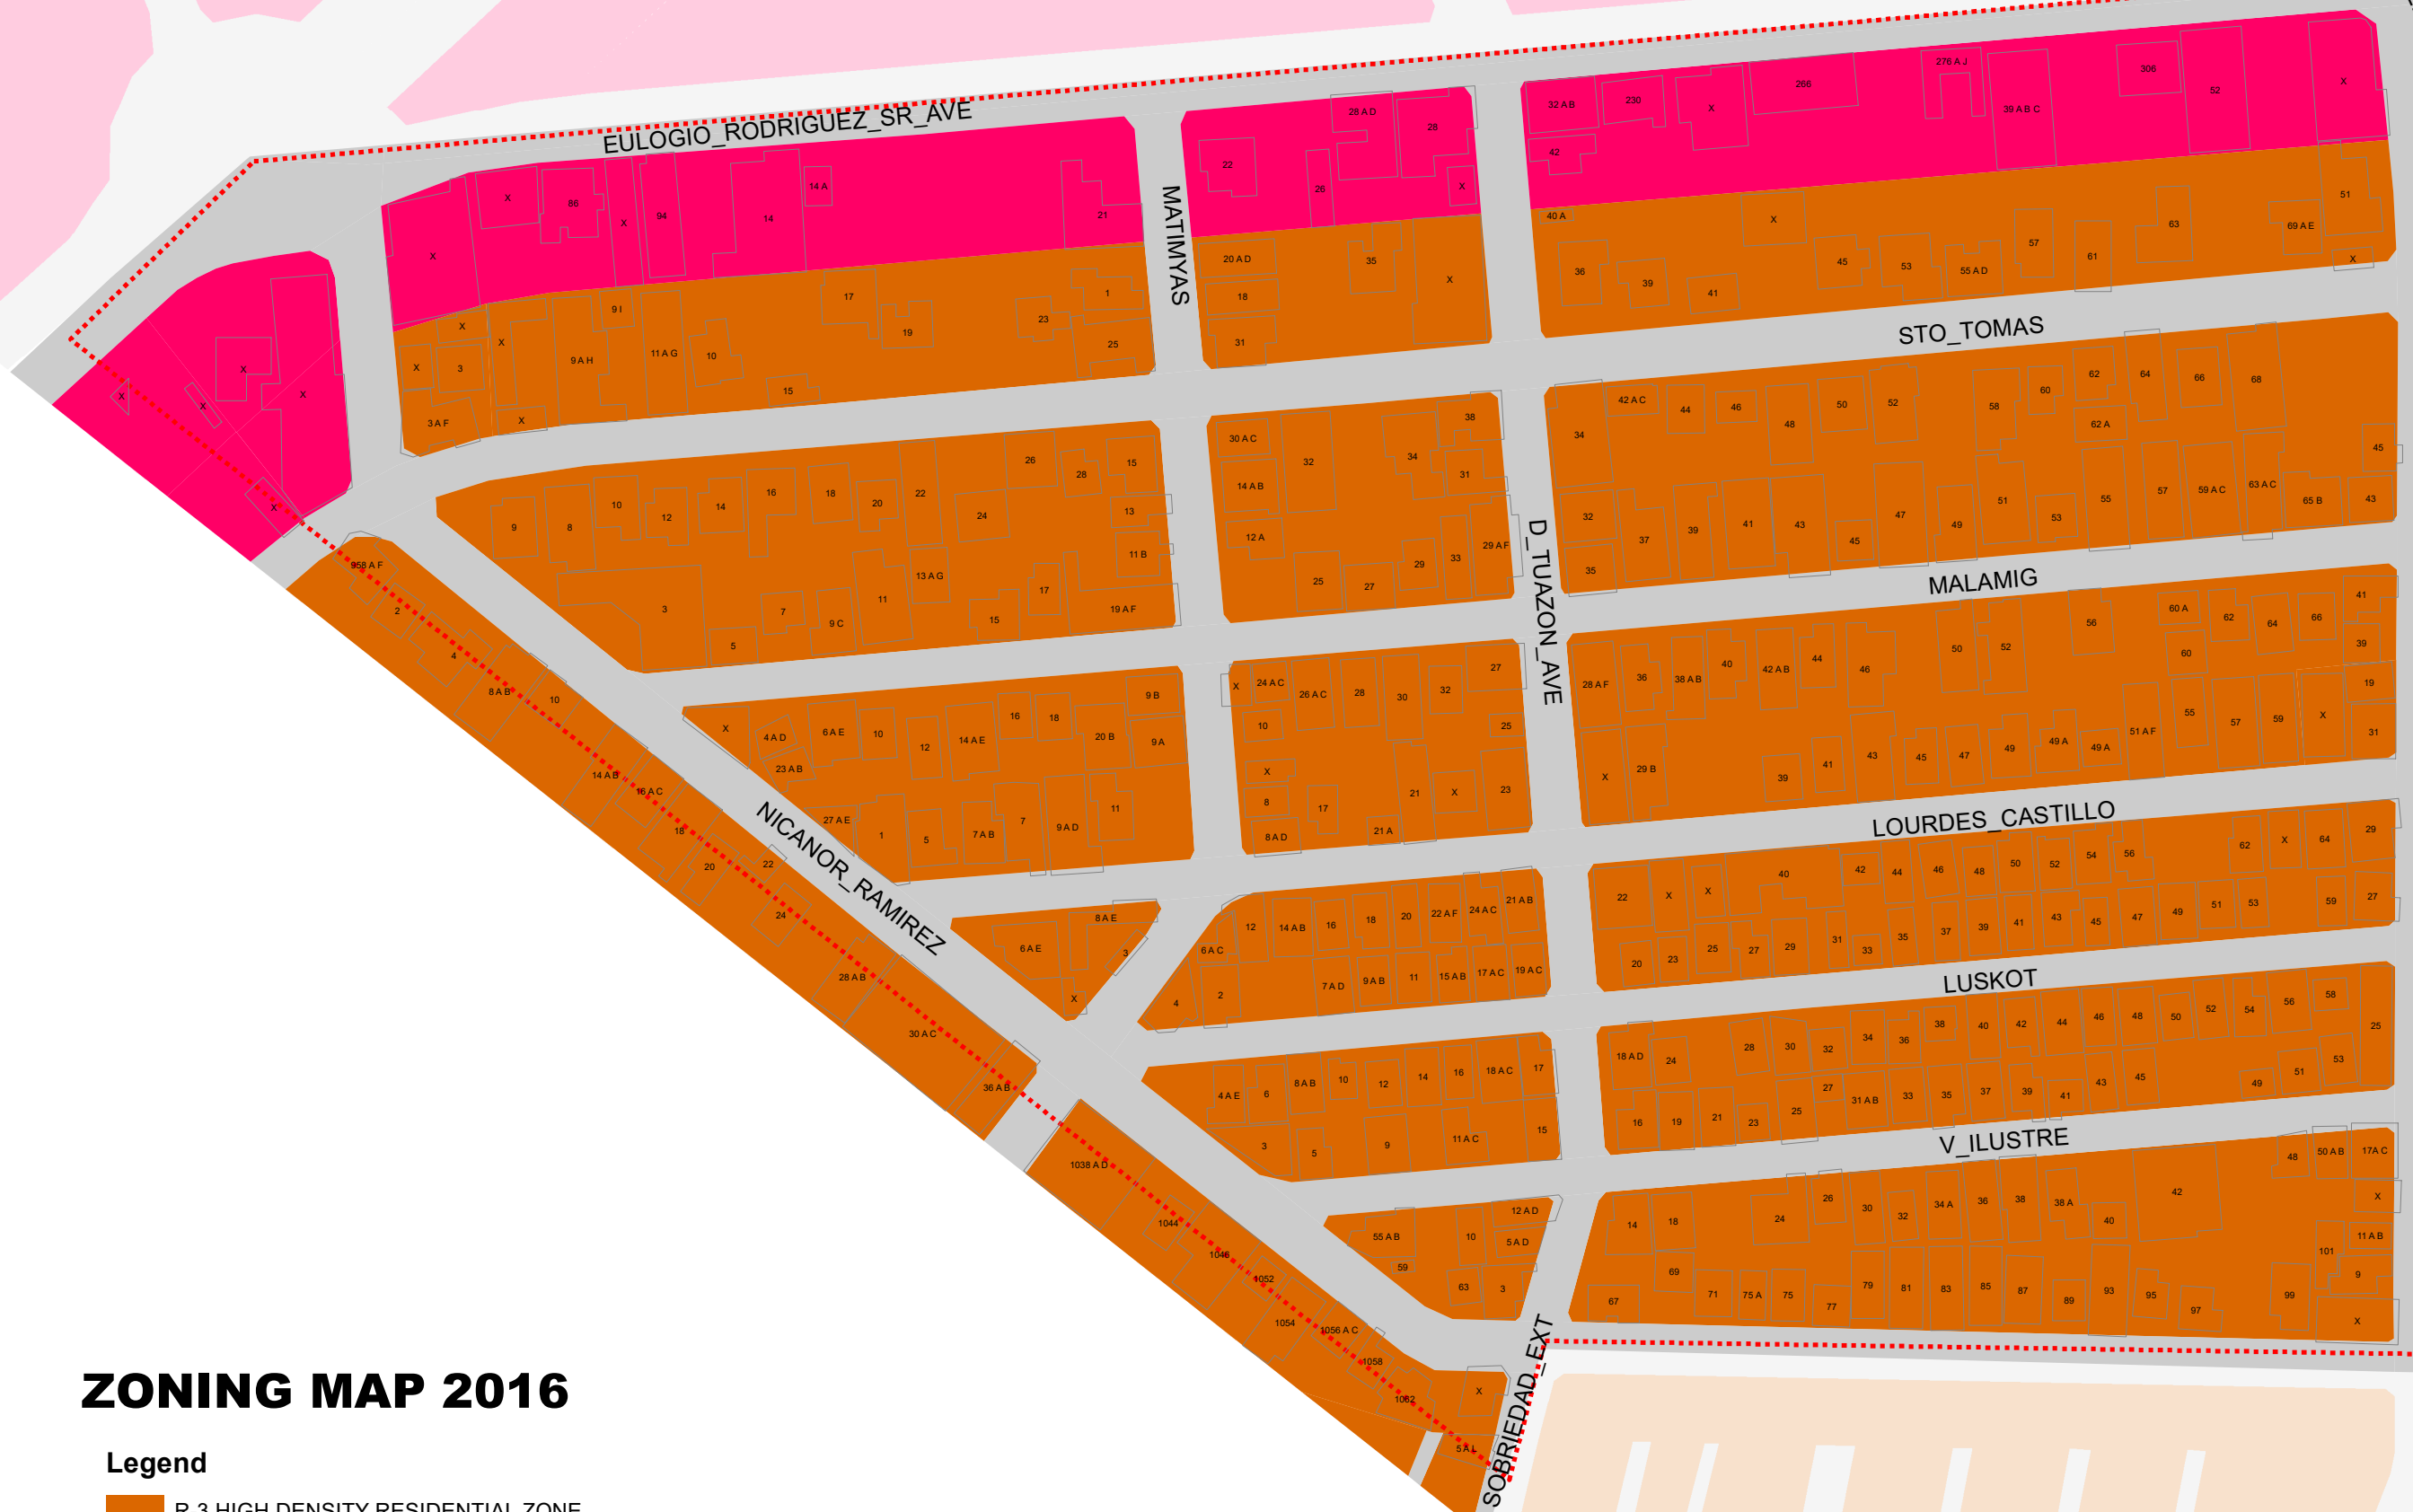

DISTRICT 4 DON MANUEL

ZONING MAP 2016

- Legend**
- R-3 HIGH DENSITY RESIDENTIAL ZONE
 - C-2 MAJOR COMMERCIAL ZONE
 - ROAD