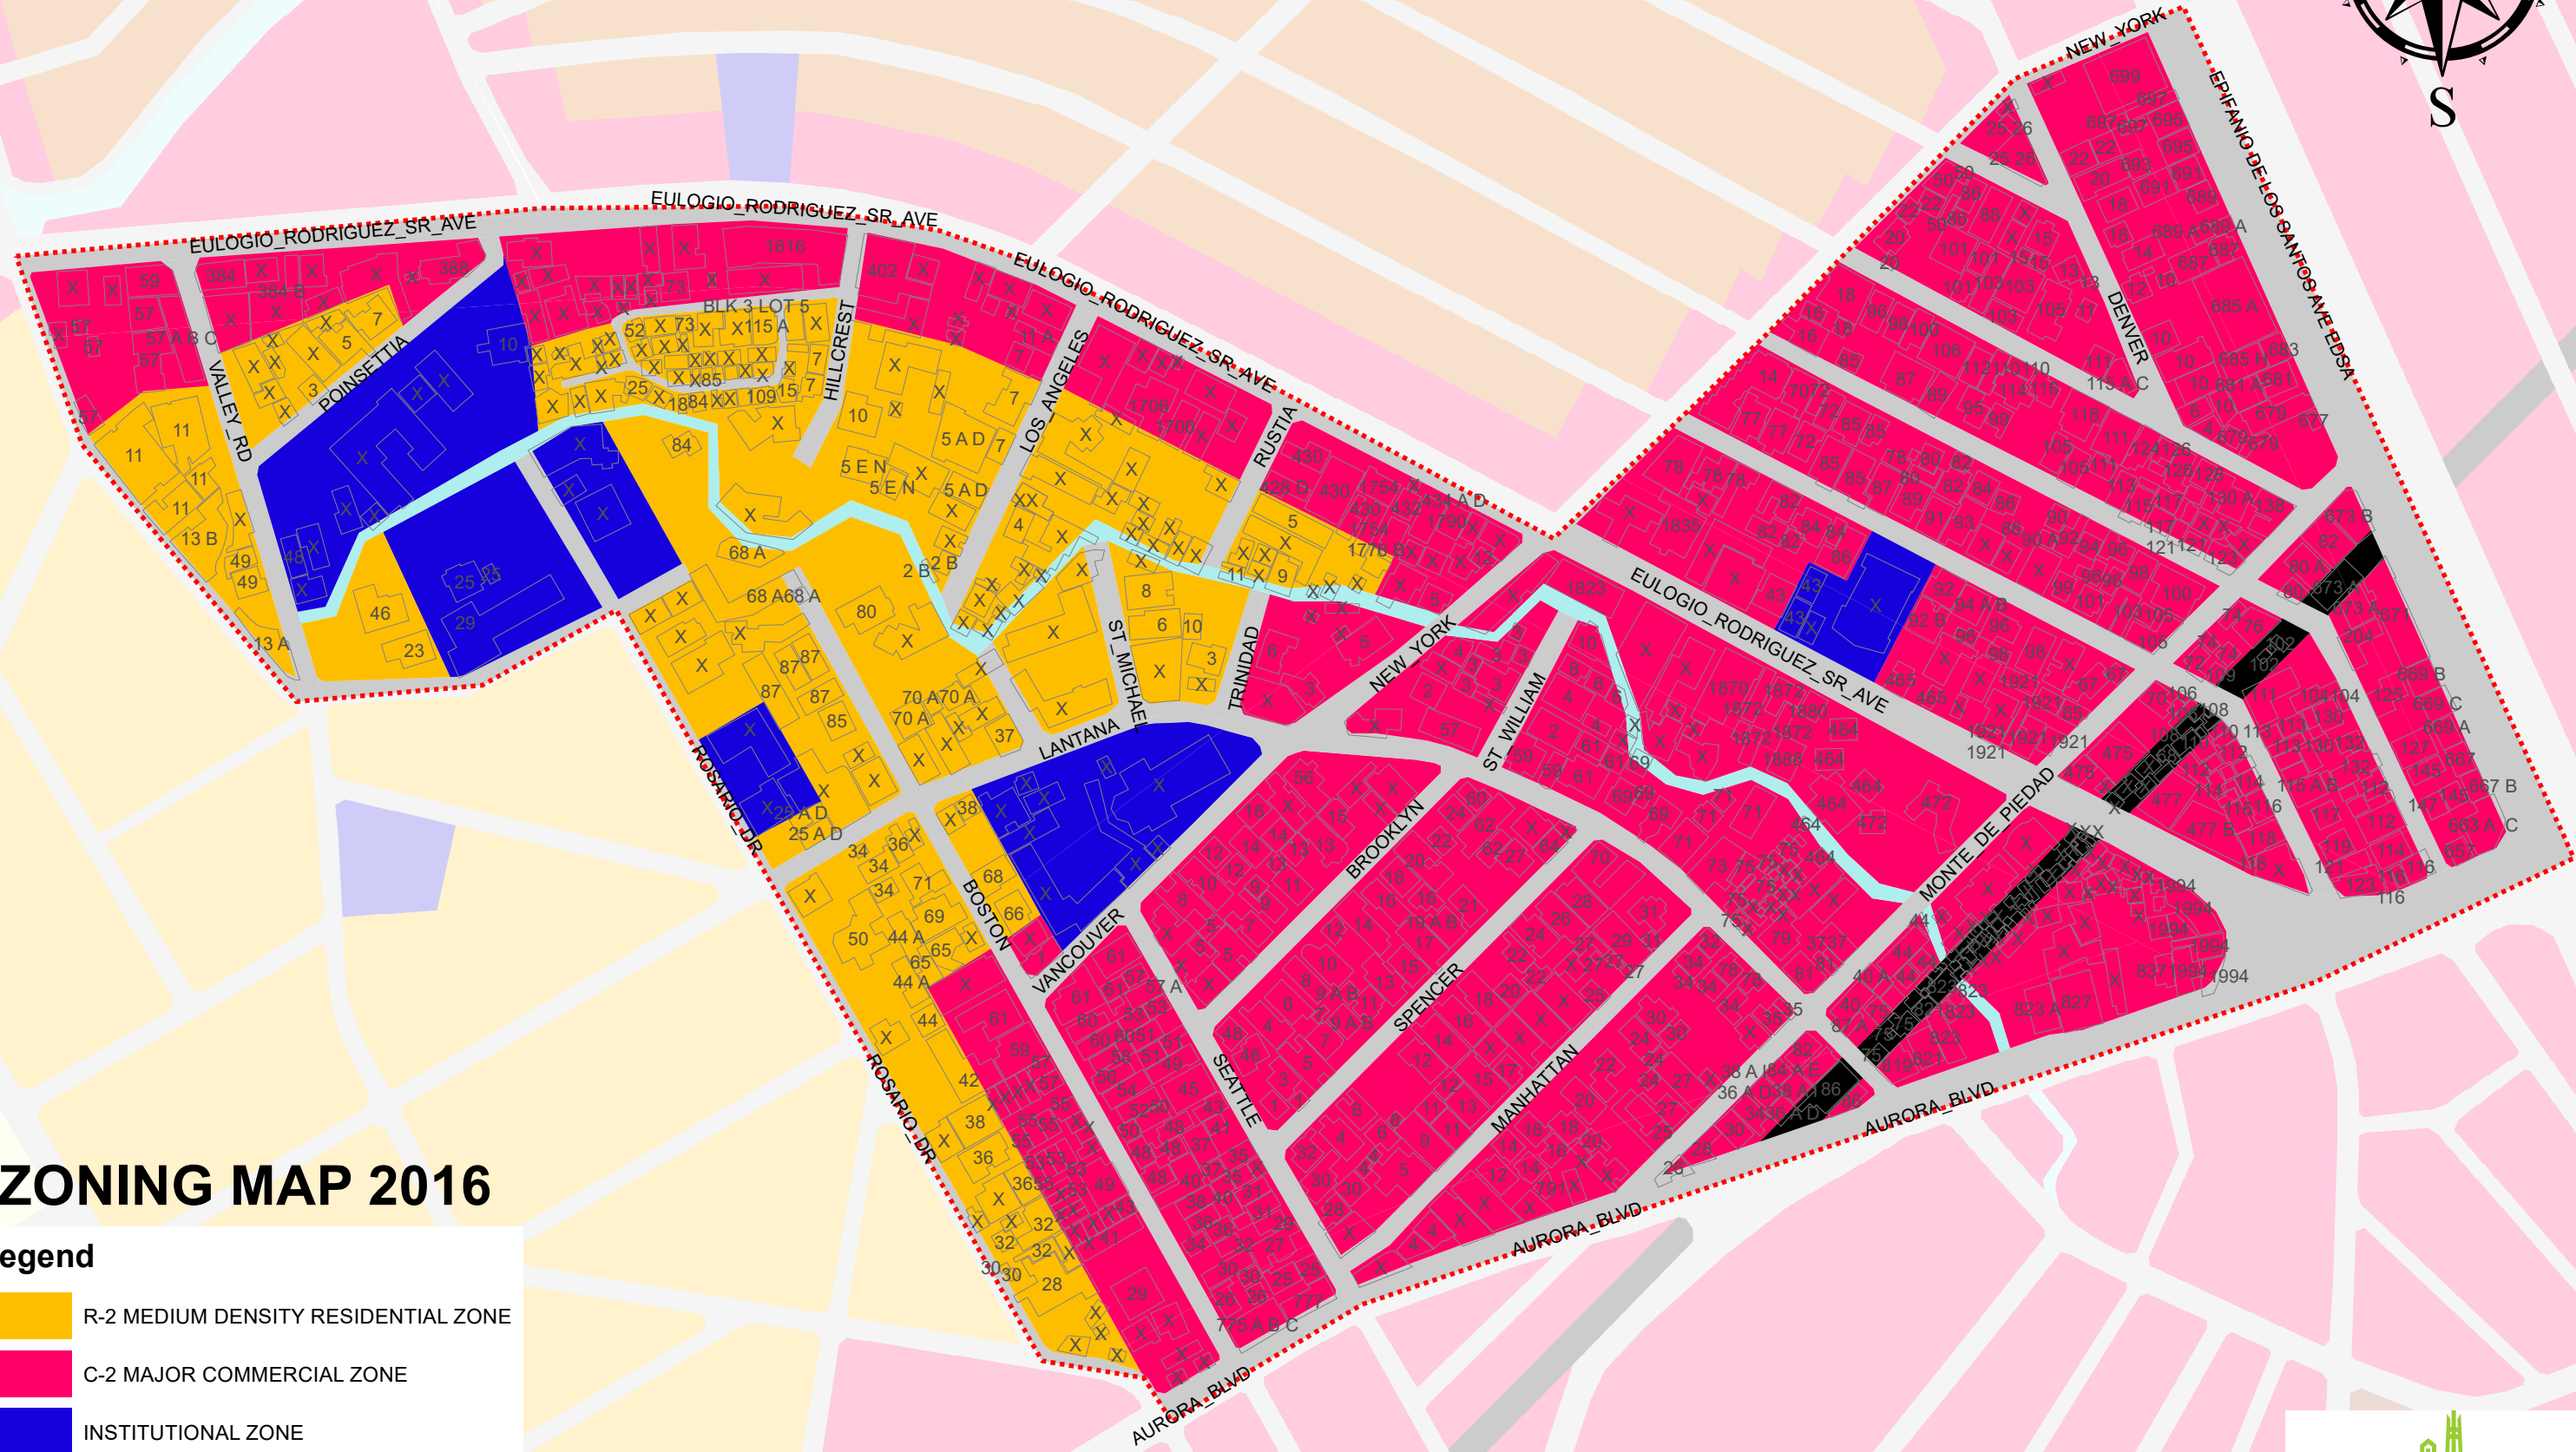

DISTRICT 4 IMMACULATE CONCEPCION

ZONING MAP 2016

Legend

- R-2 MEDIUM DENSITY RESIDENTIAL ZONE
- C-2 MAJOR COMMERCIAL ZONE
- INSTITUTIONAL ZONE
- UTILITY
- ROAD
- WATER