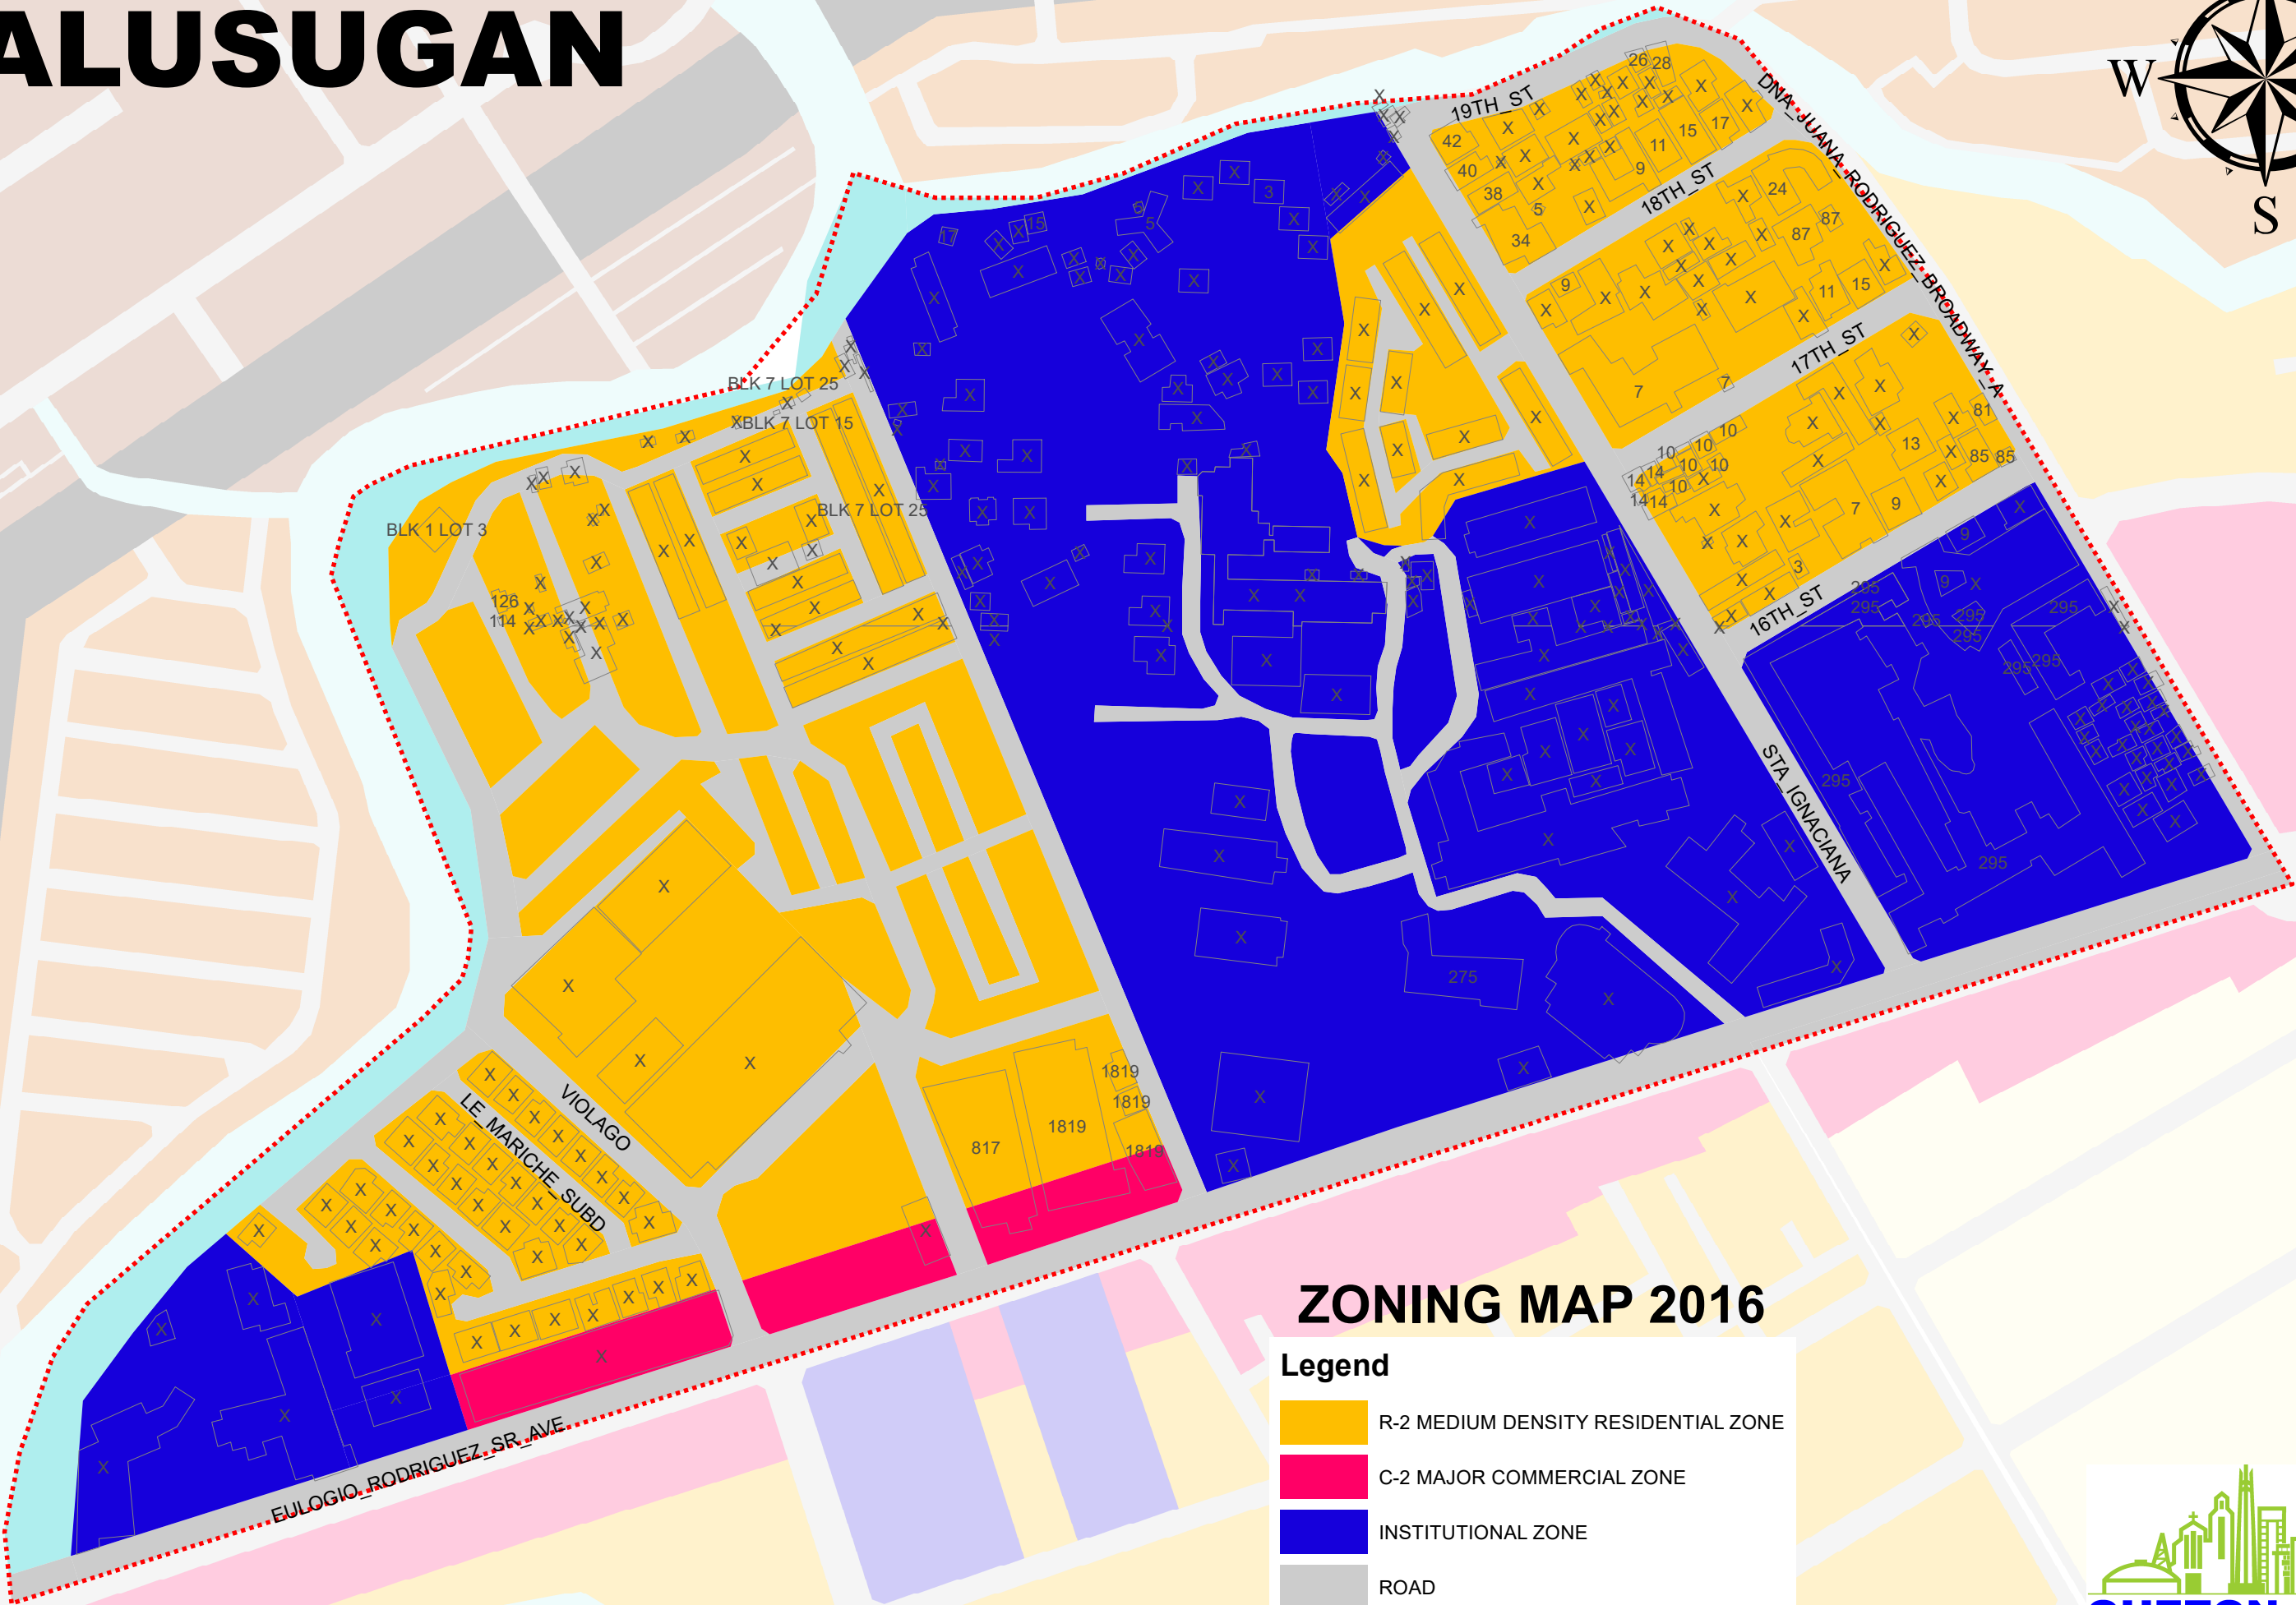

# DISTRICT 4 KALUSUGAN

## ZONING MAP 2016

**Legend**

- R-2 MEDIUM DENSITY RESIDENTIAL ZONE
- C-2 MAJOR COMMERCIAL ZONE
- INSTITUTIONAL ZONE
- ROAD
- WATER