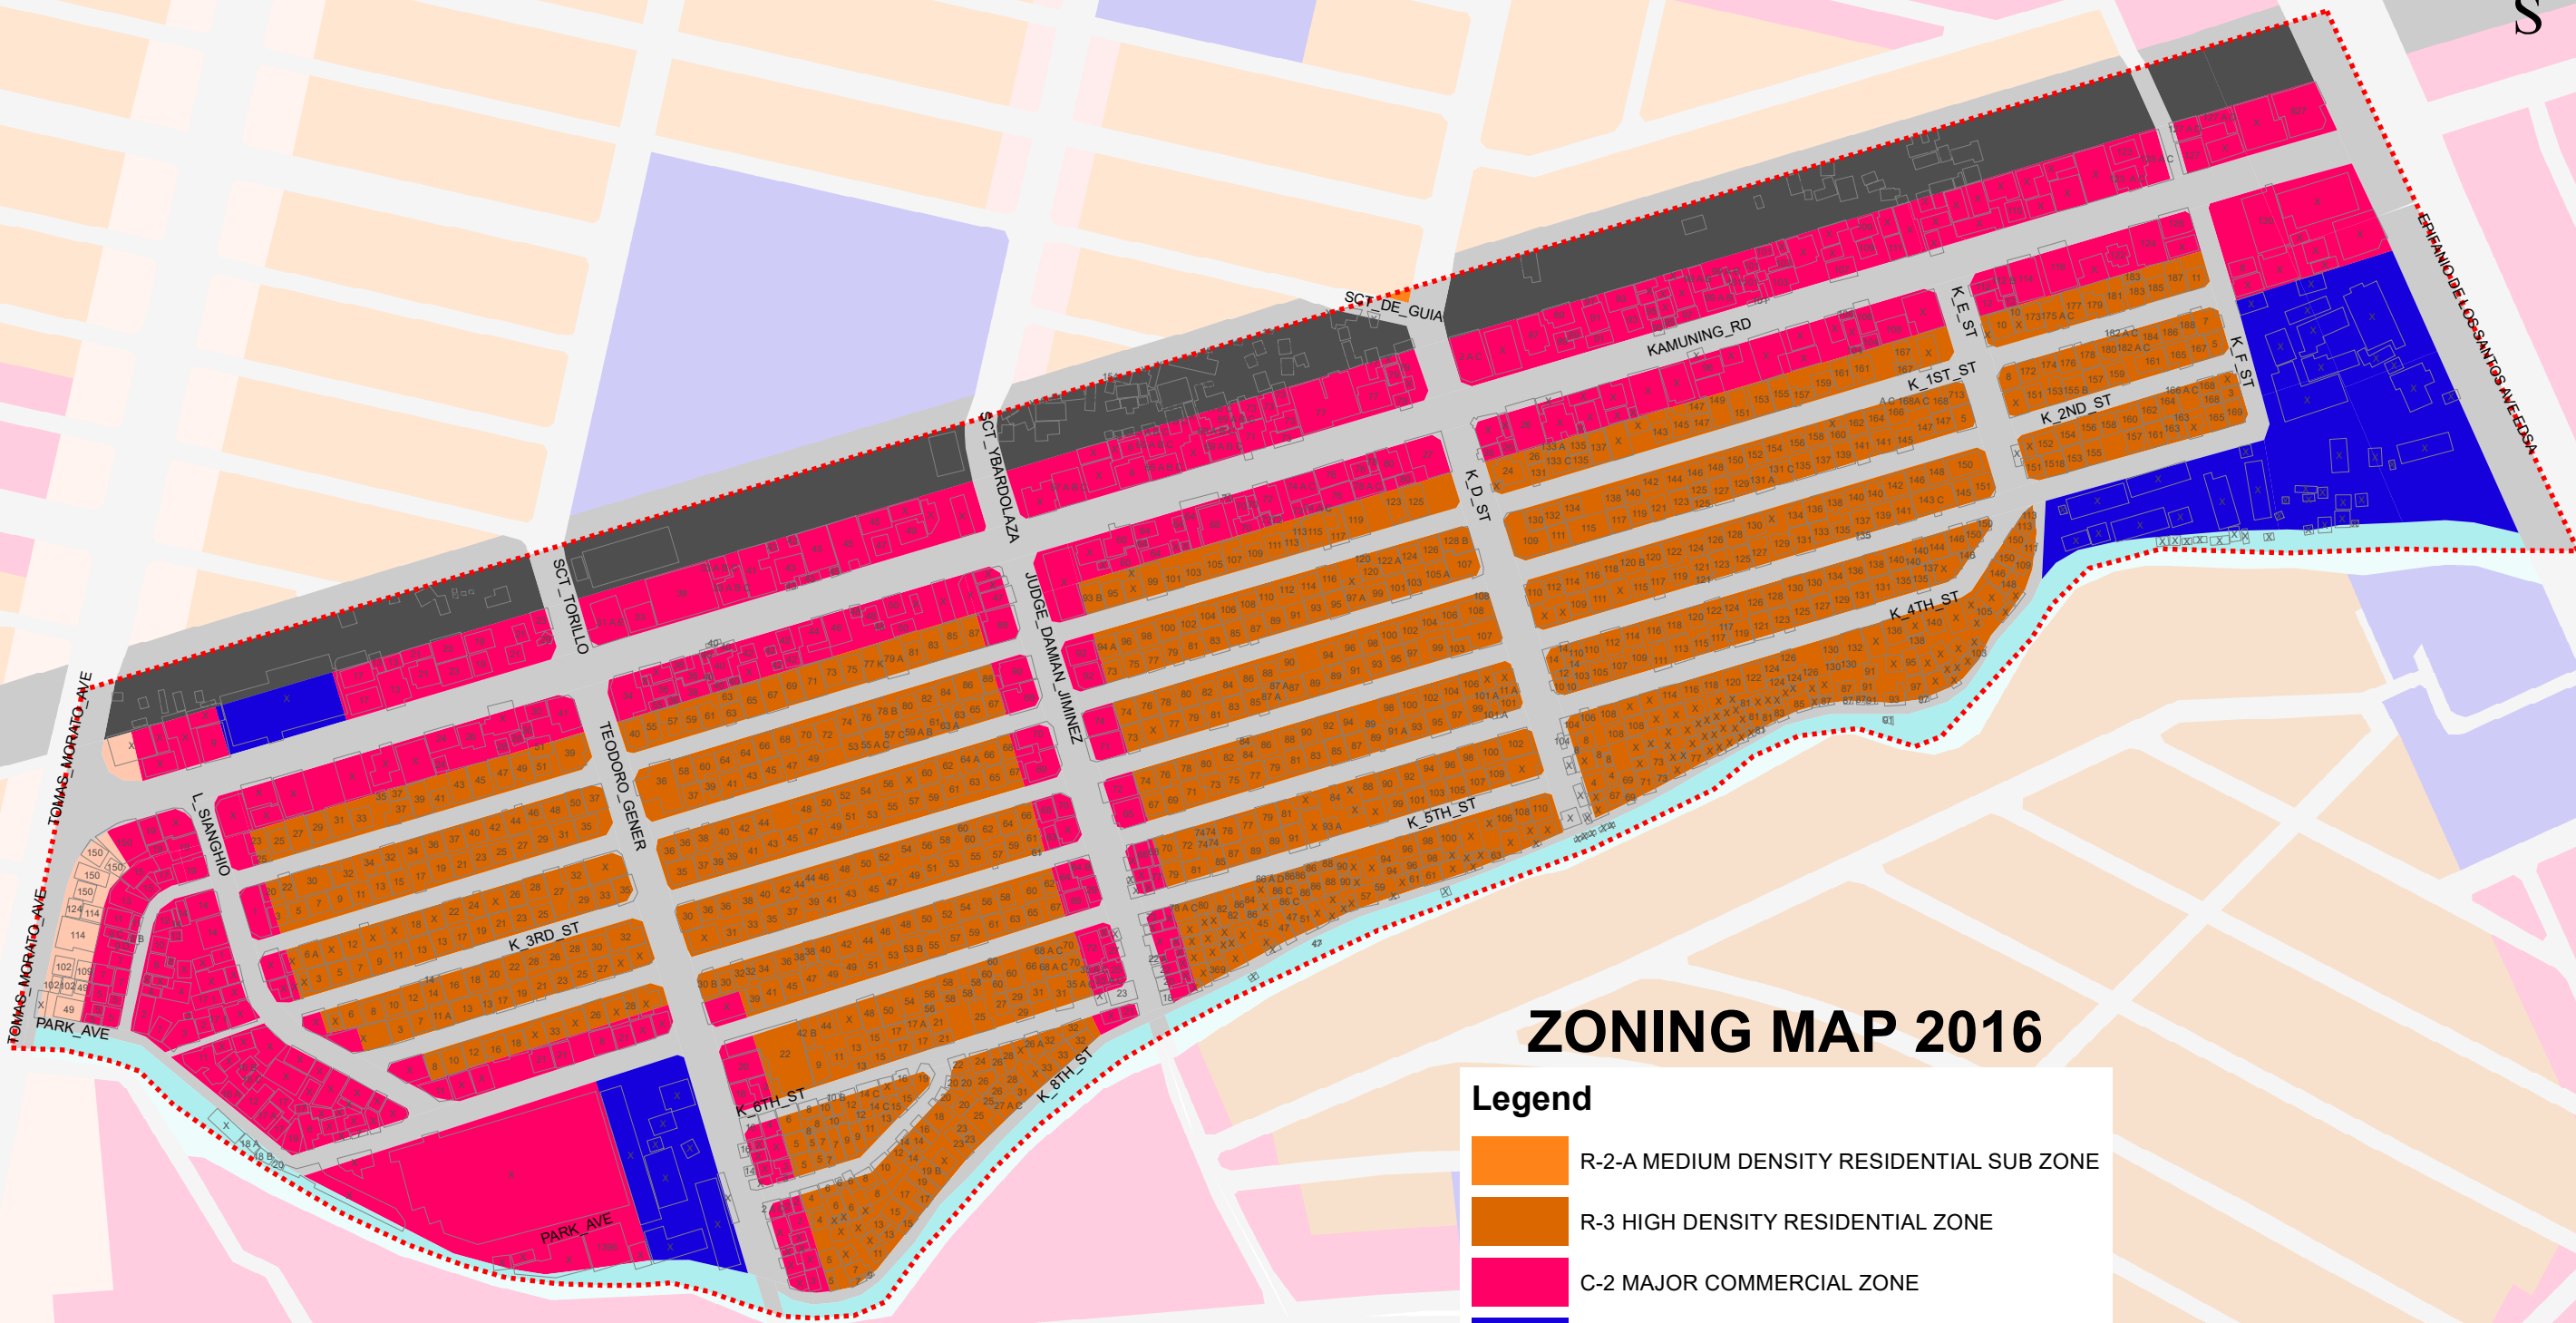

DISTRICT 4 KAMUNING

ZONING MAP 2016

Legend	
	R-2-A MEDIUM DENSITY RESIDENTIAL SUB ZONE
	R-3 HIGH DENSITY RESIDENTIAL ZONE
	C-2 MAJOR COMMERCIAL ZONE
	INSTITUTIONAL ZONE
	SPECIAL URBAN DEVELOPMENT ZONE
	UTILITY
	ROAD
	WATER