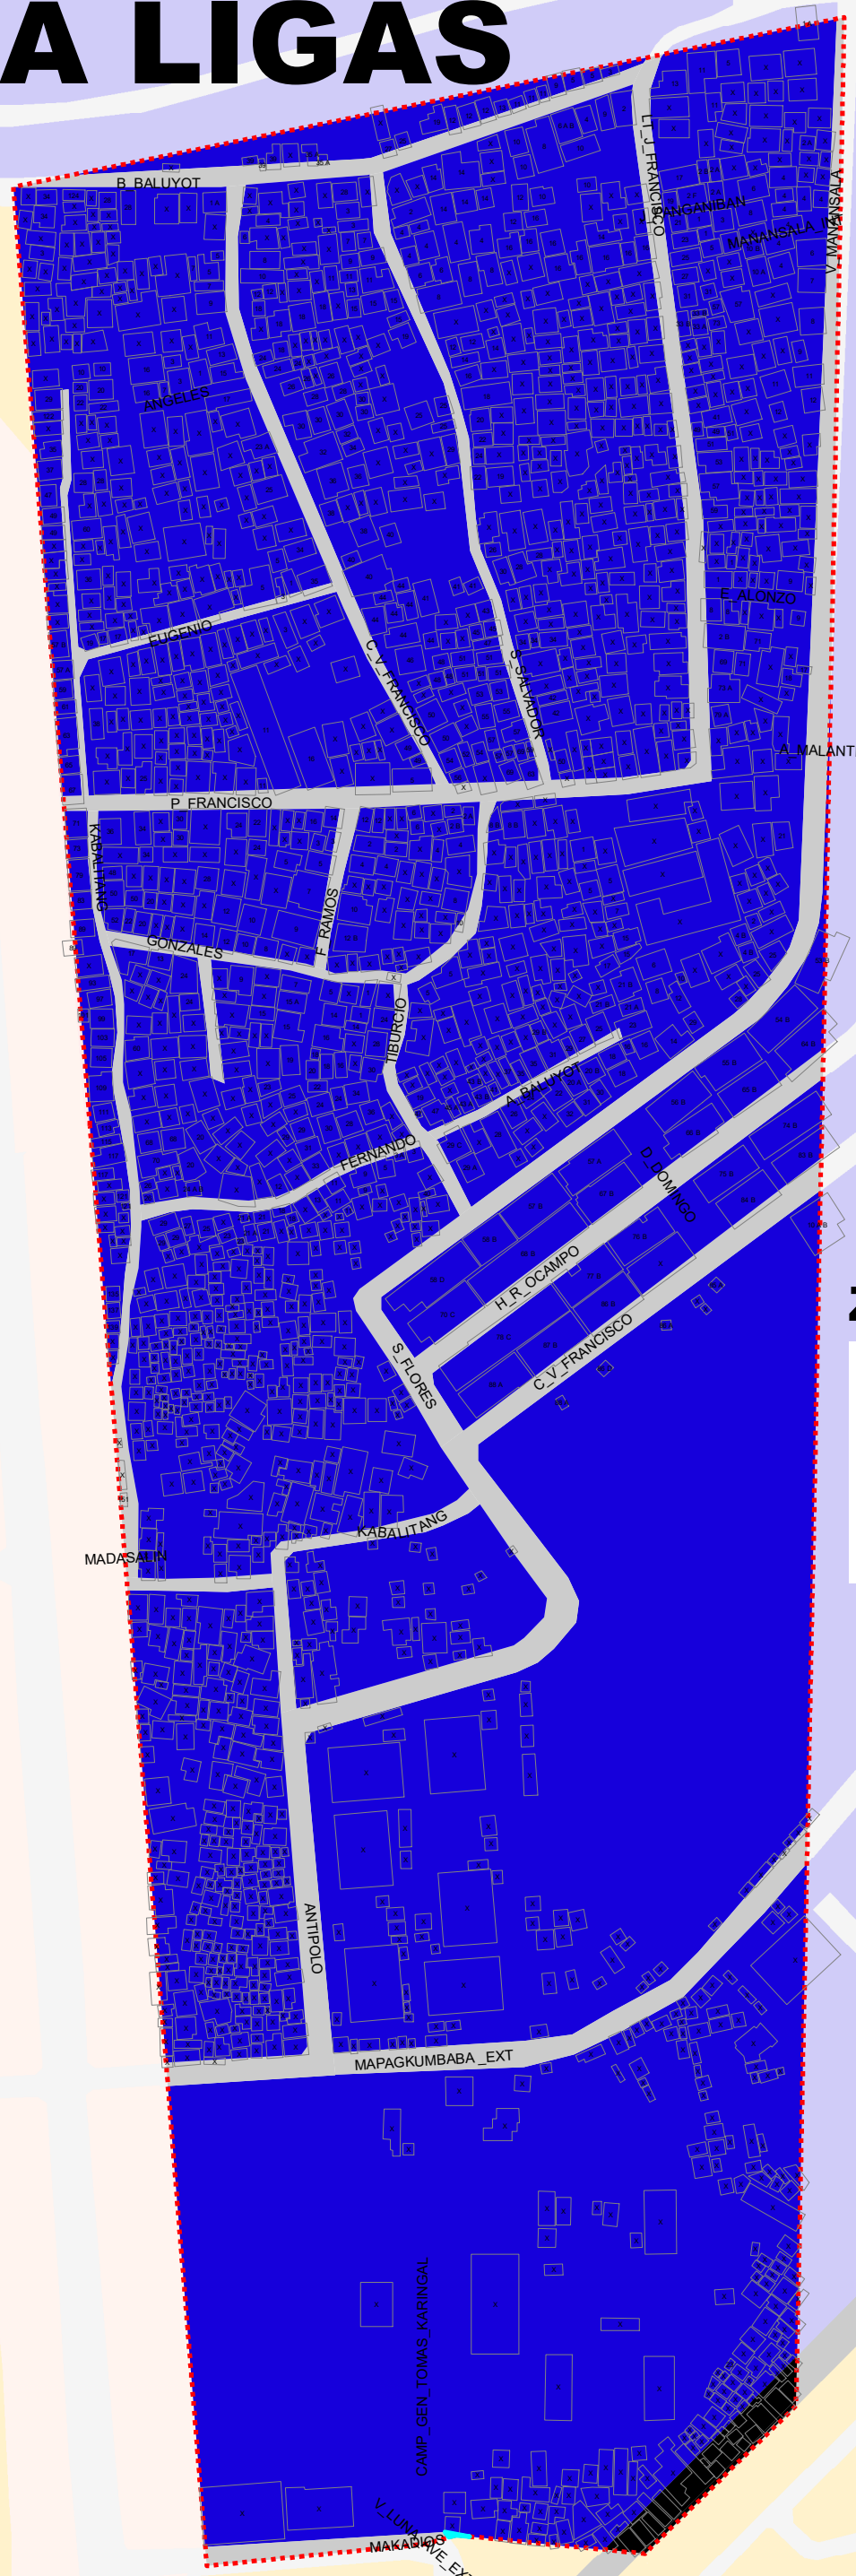

DISTRICT 4

KRUS NA LIGAS

ZONING MAP 2016

Legend

-  R-2 MEDIUM DENSITY RESIDENTIAL ZONE
-  INSTITUTIONAL ZONE
-  TRANSPORT AND UTILITIES ZONE
-  ROAD

QUEZON CITY
PLANNING AND DEVELOPMENT OFFICE