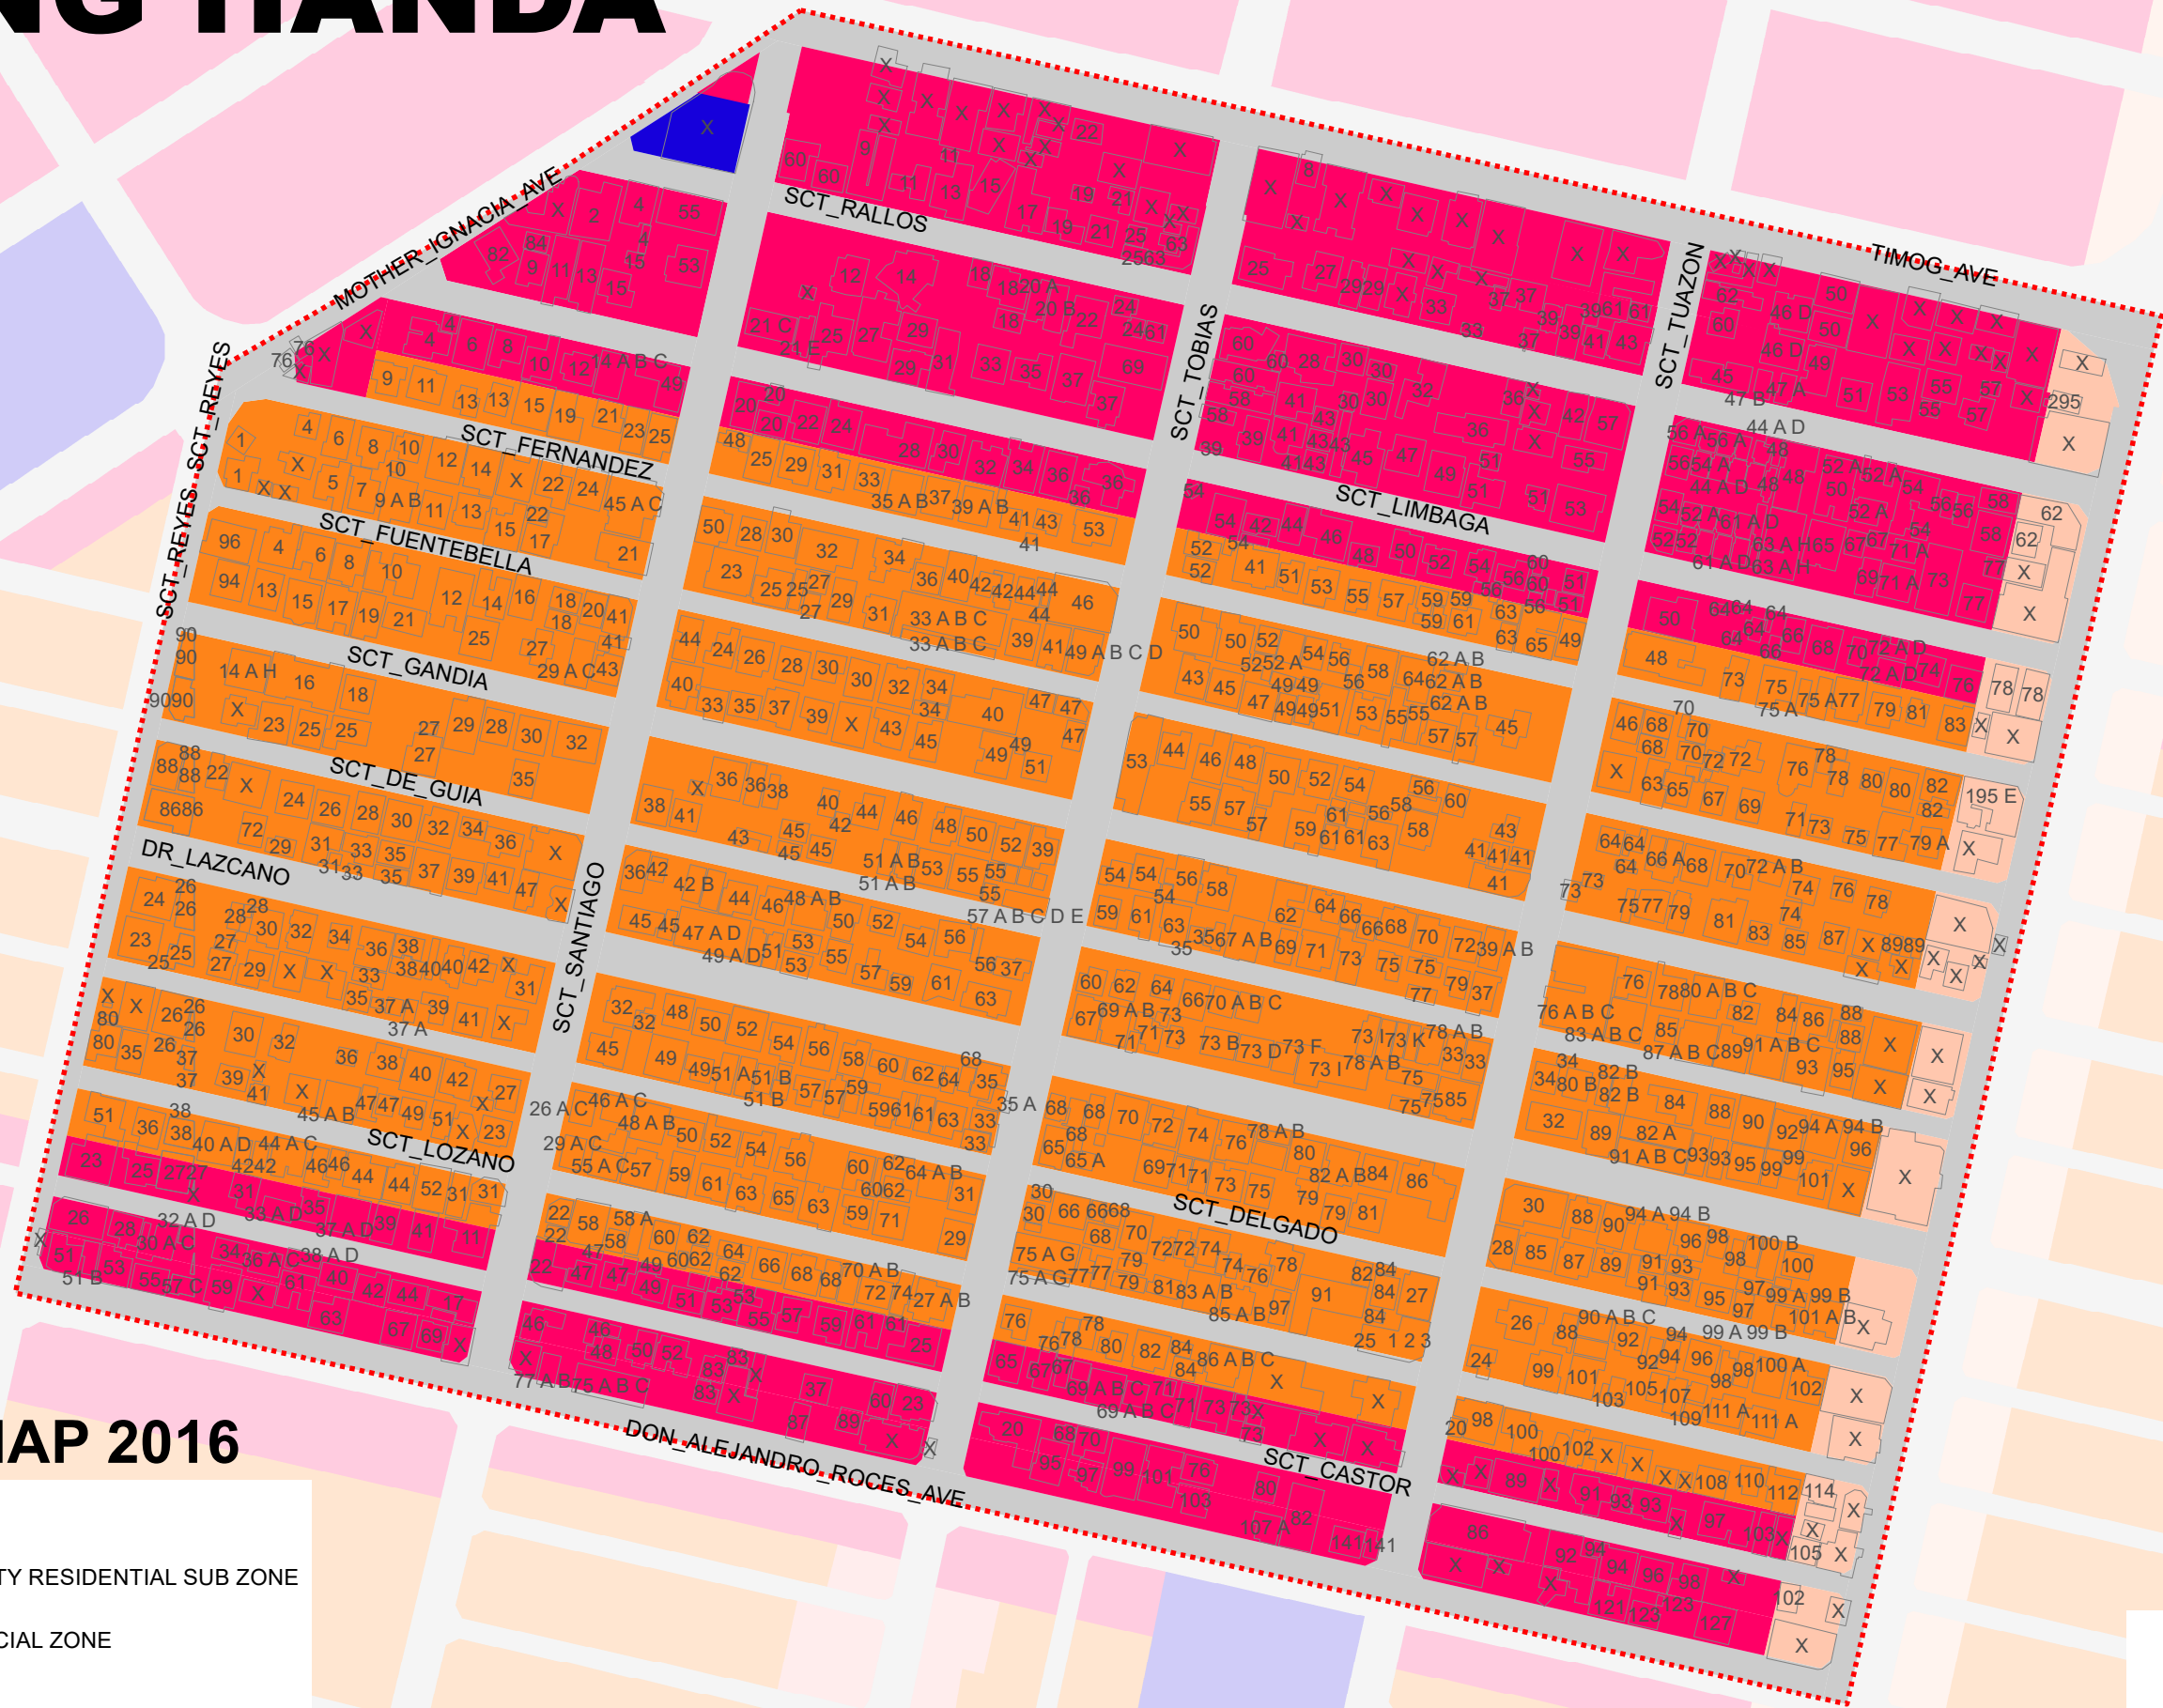

DISTRICT 4 LAGING HANDA

ZONING MAP 2016

Legend

- R-2-A MEDIUM DENSITY RESIDENTIAL SUB ZONE
- C-2 MAJOR COMMERCIAL ZONE
- INSTITUTIONAL ZONE
- SPECIAL URBAN DEVELOPMENT ZONE
- ROAD