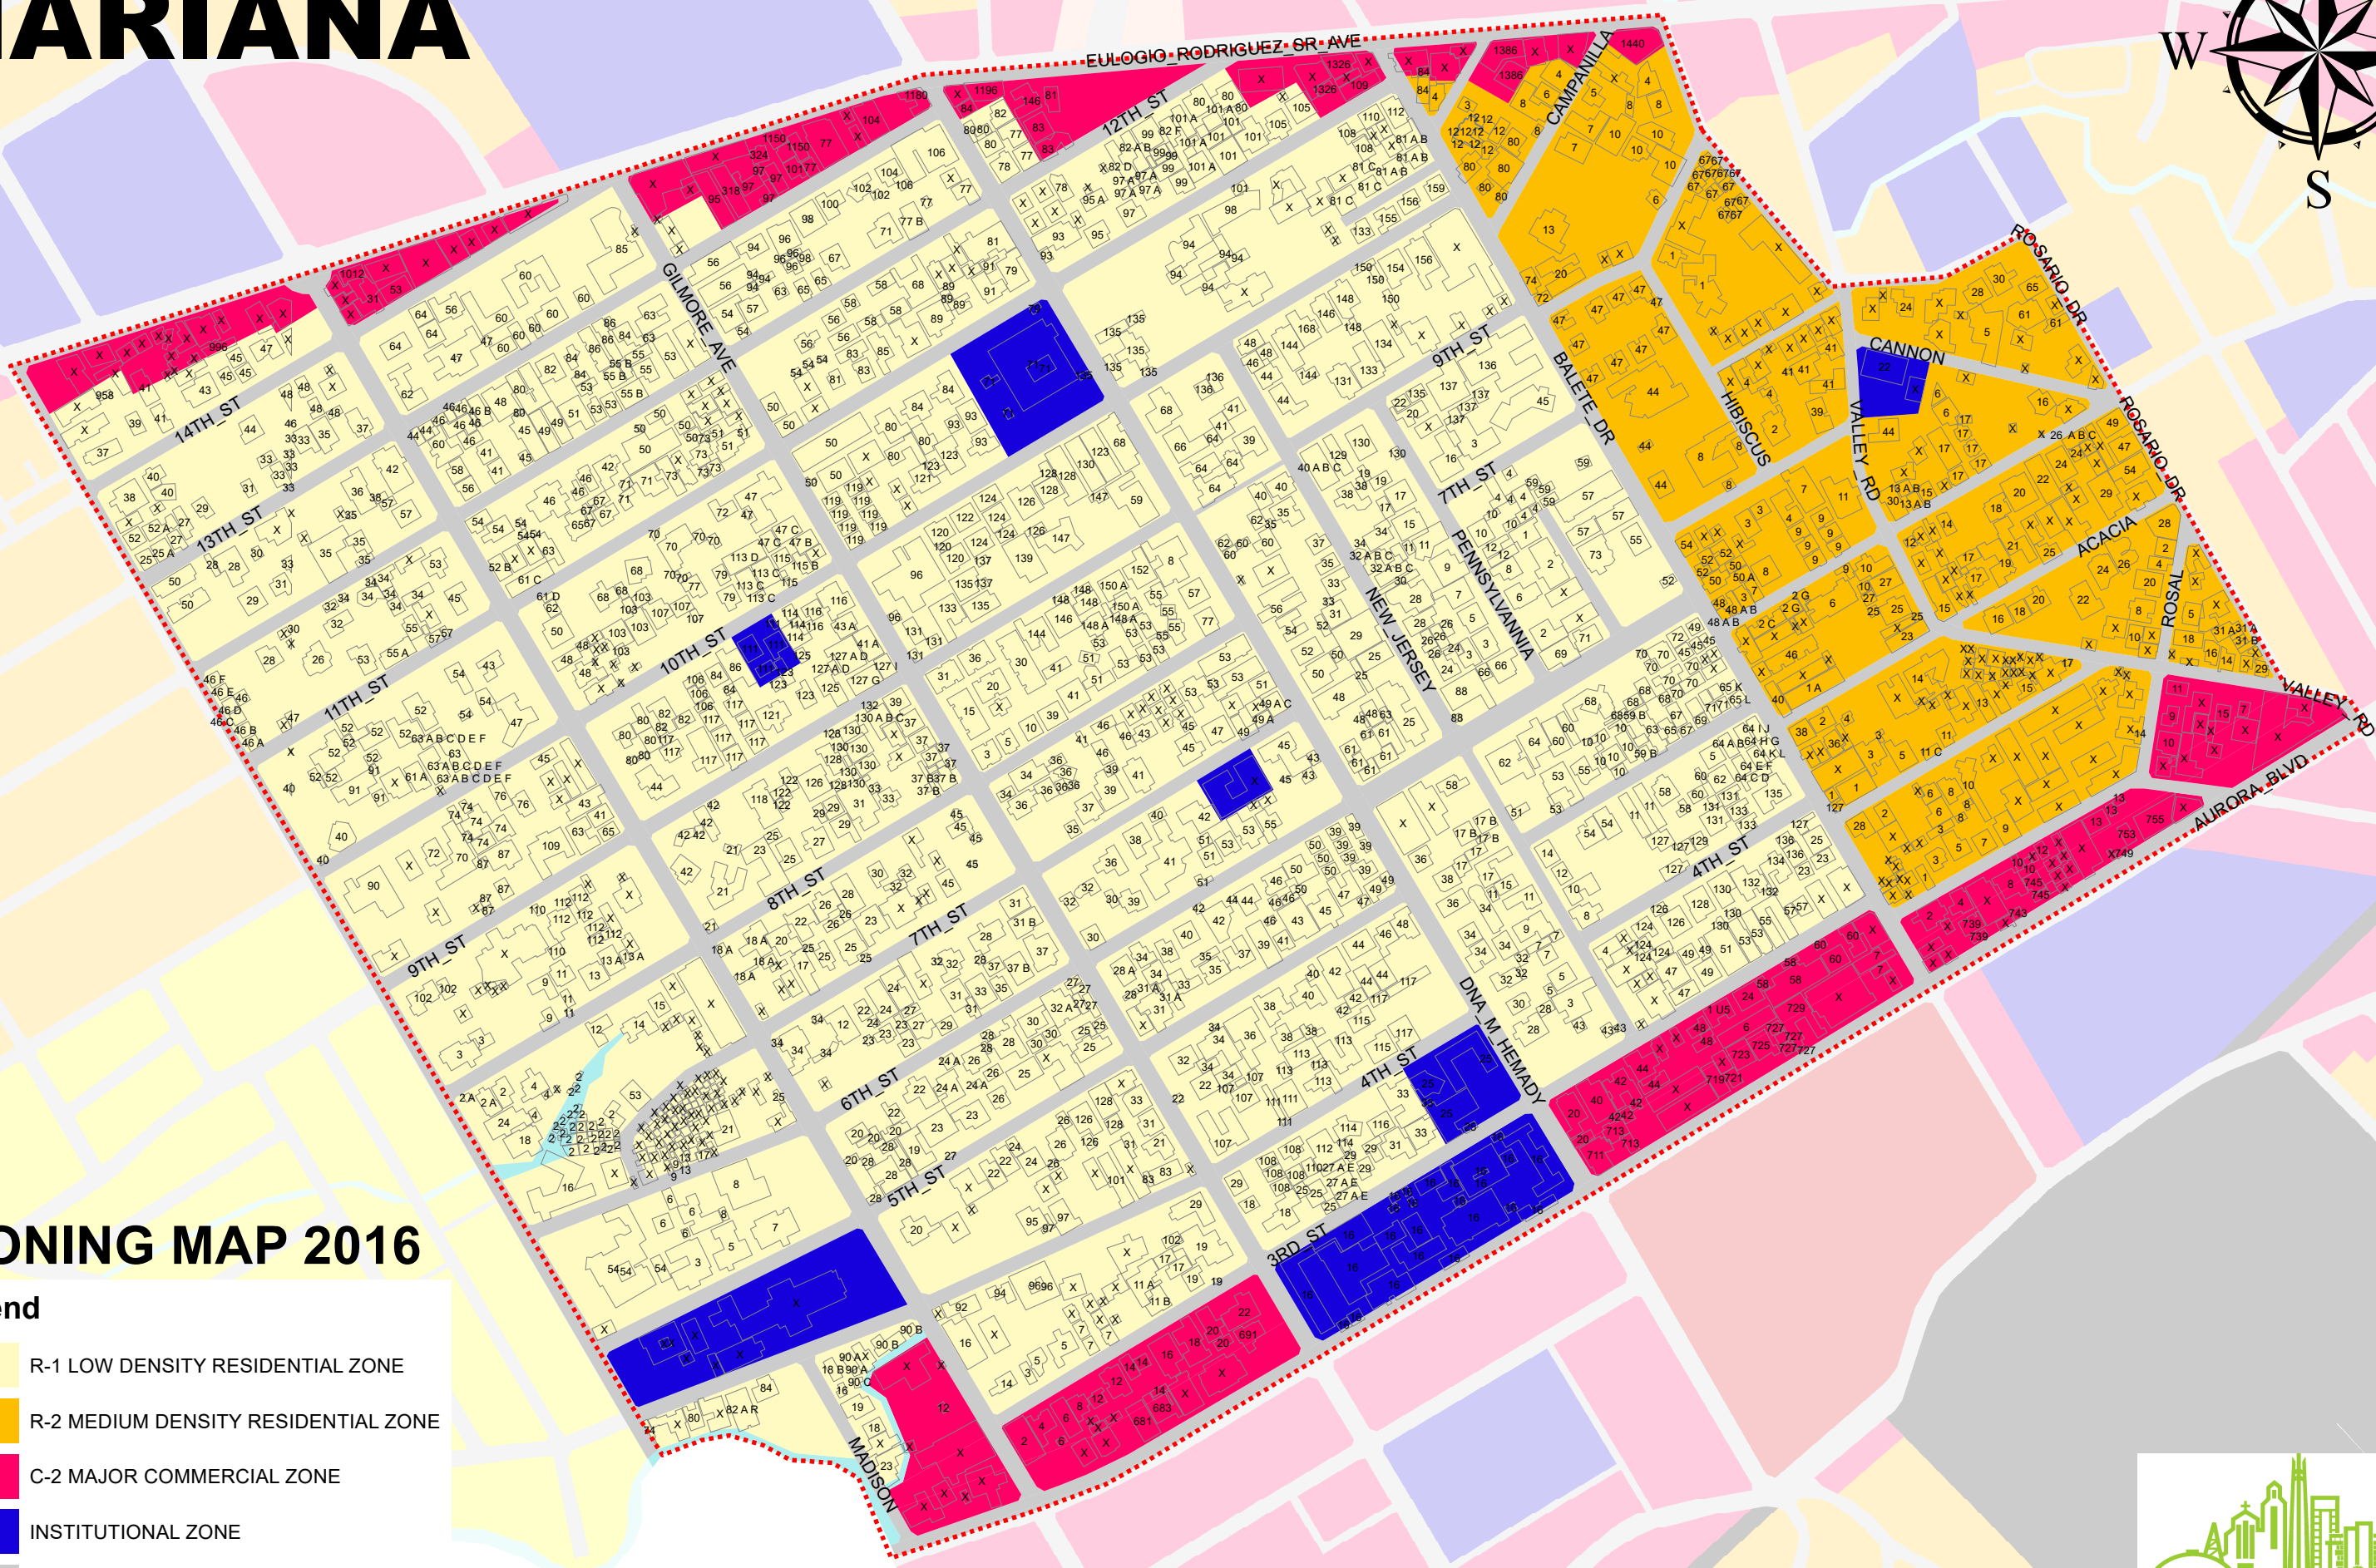

DISTRICT 4 MARIANA

ZONING MAP 2016

- Legend**
- R-1 LOW DENSITY RESIDENTIAL ZONE
 - R-2 MEDIUM DENSITY RESIDENTIAL ZONE
 - C-2 MAJOR COMMERCIAL ZONE
 - INSTITUTIONAL ZONE
 - ROAD
 - WATER