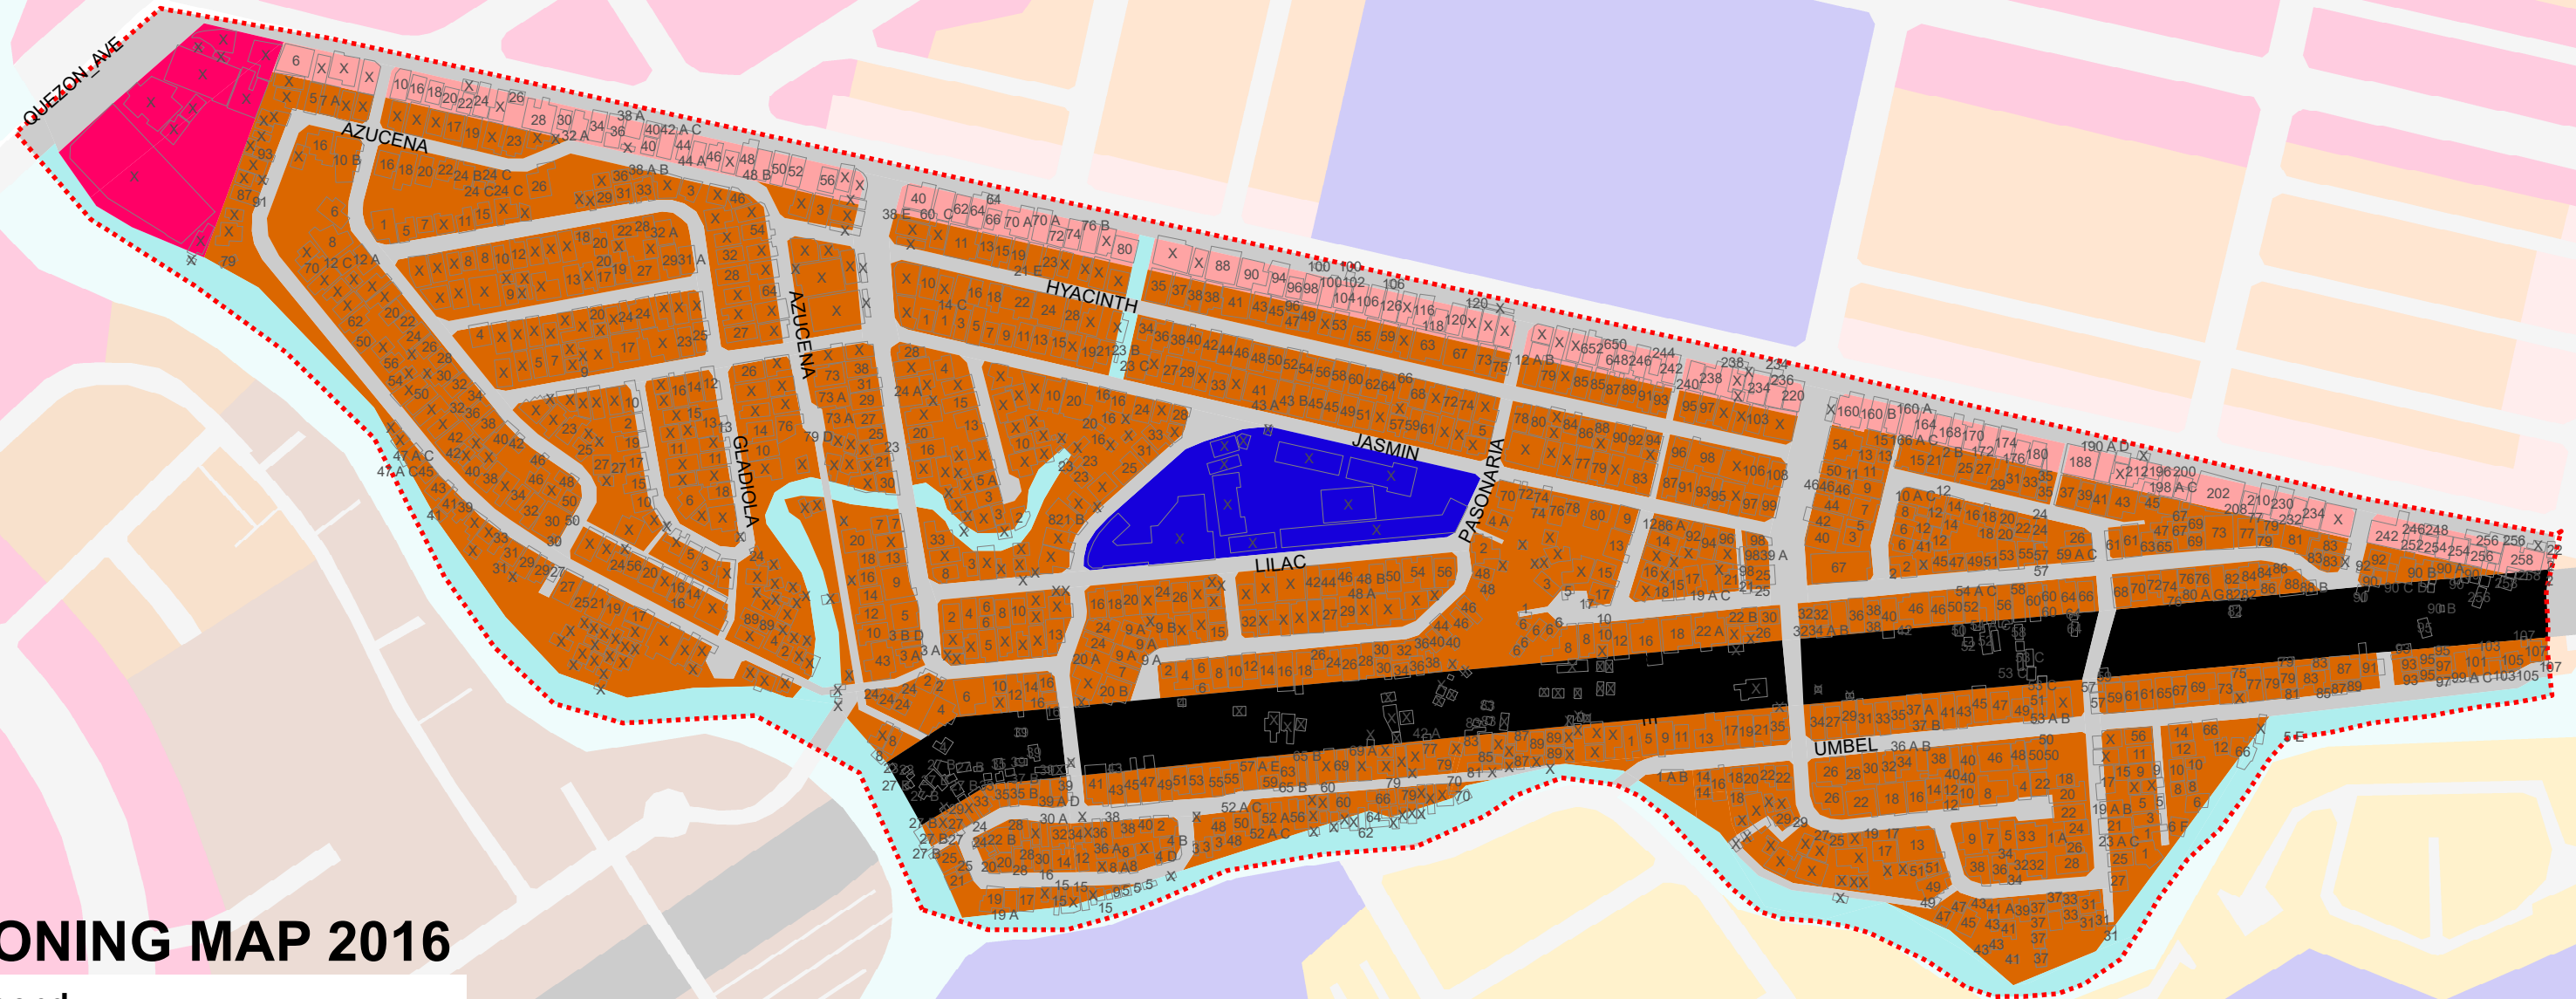

DISTRICT 4 ROXAS

ZONING MAP 2016

Legend

- R-3 HIGH DENSITY RESIDENTIAL ZONE
- C-1 MINOR COMMERCIAL ZONE
- C-2 MAJOR COMMERCIAL ZONE
- INSTITUTIONAL ZONE
- UTILITY
- ROAD
- WATER