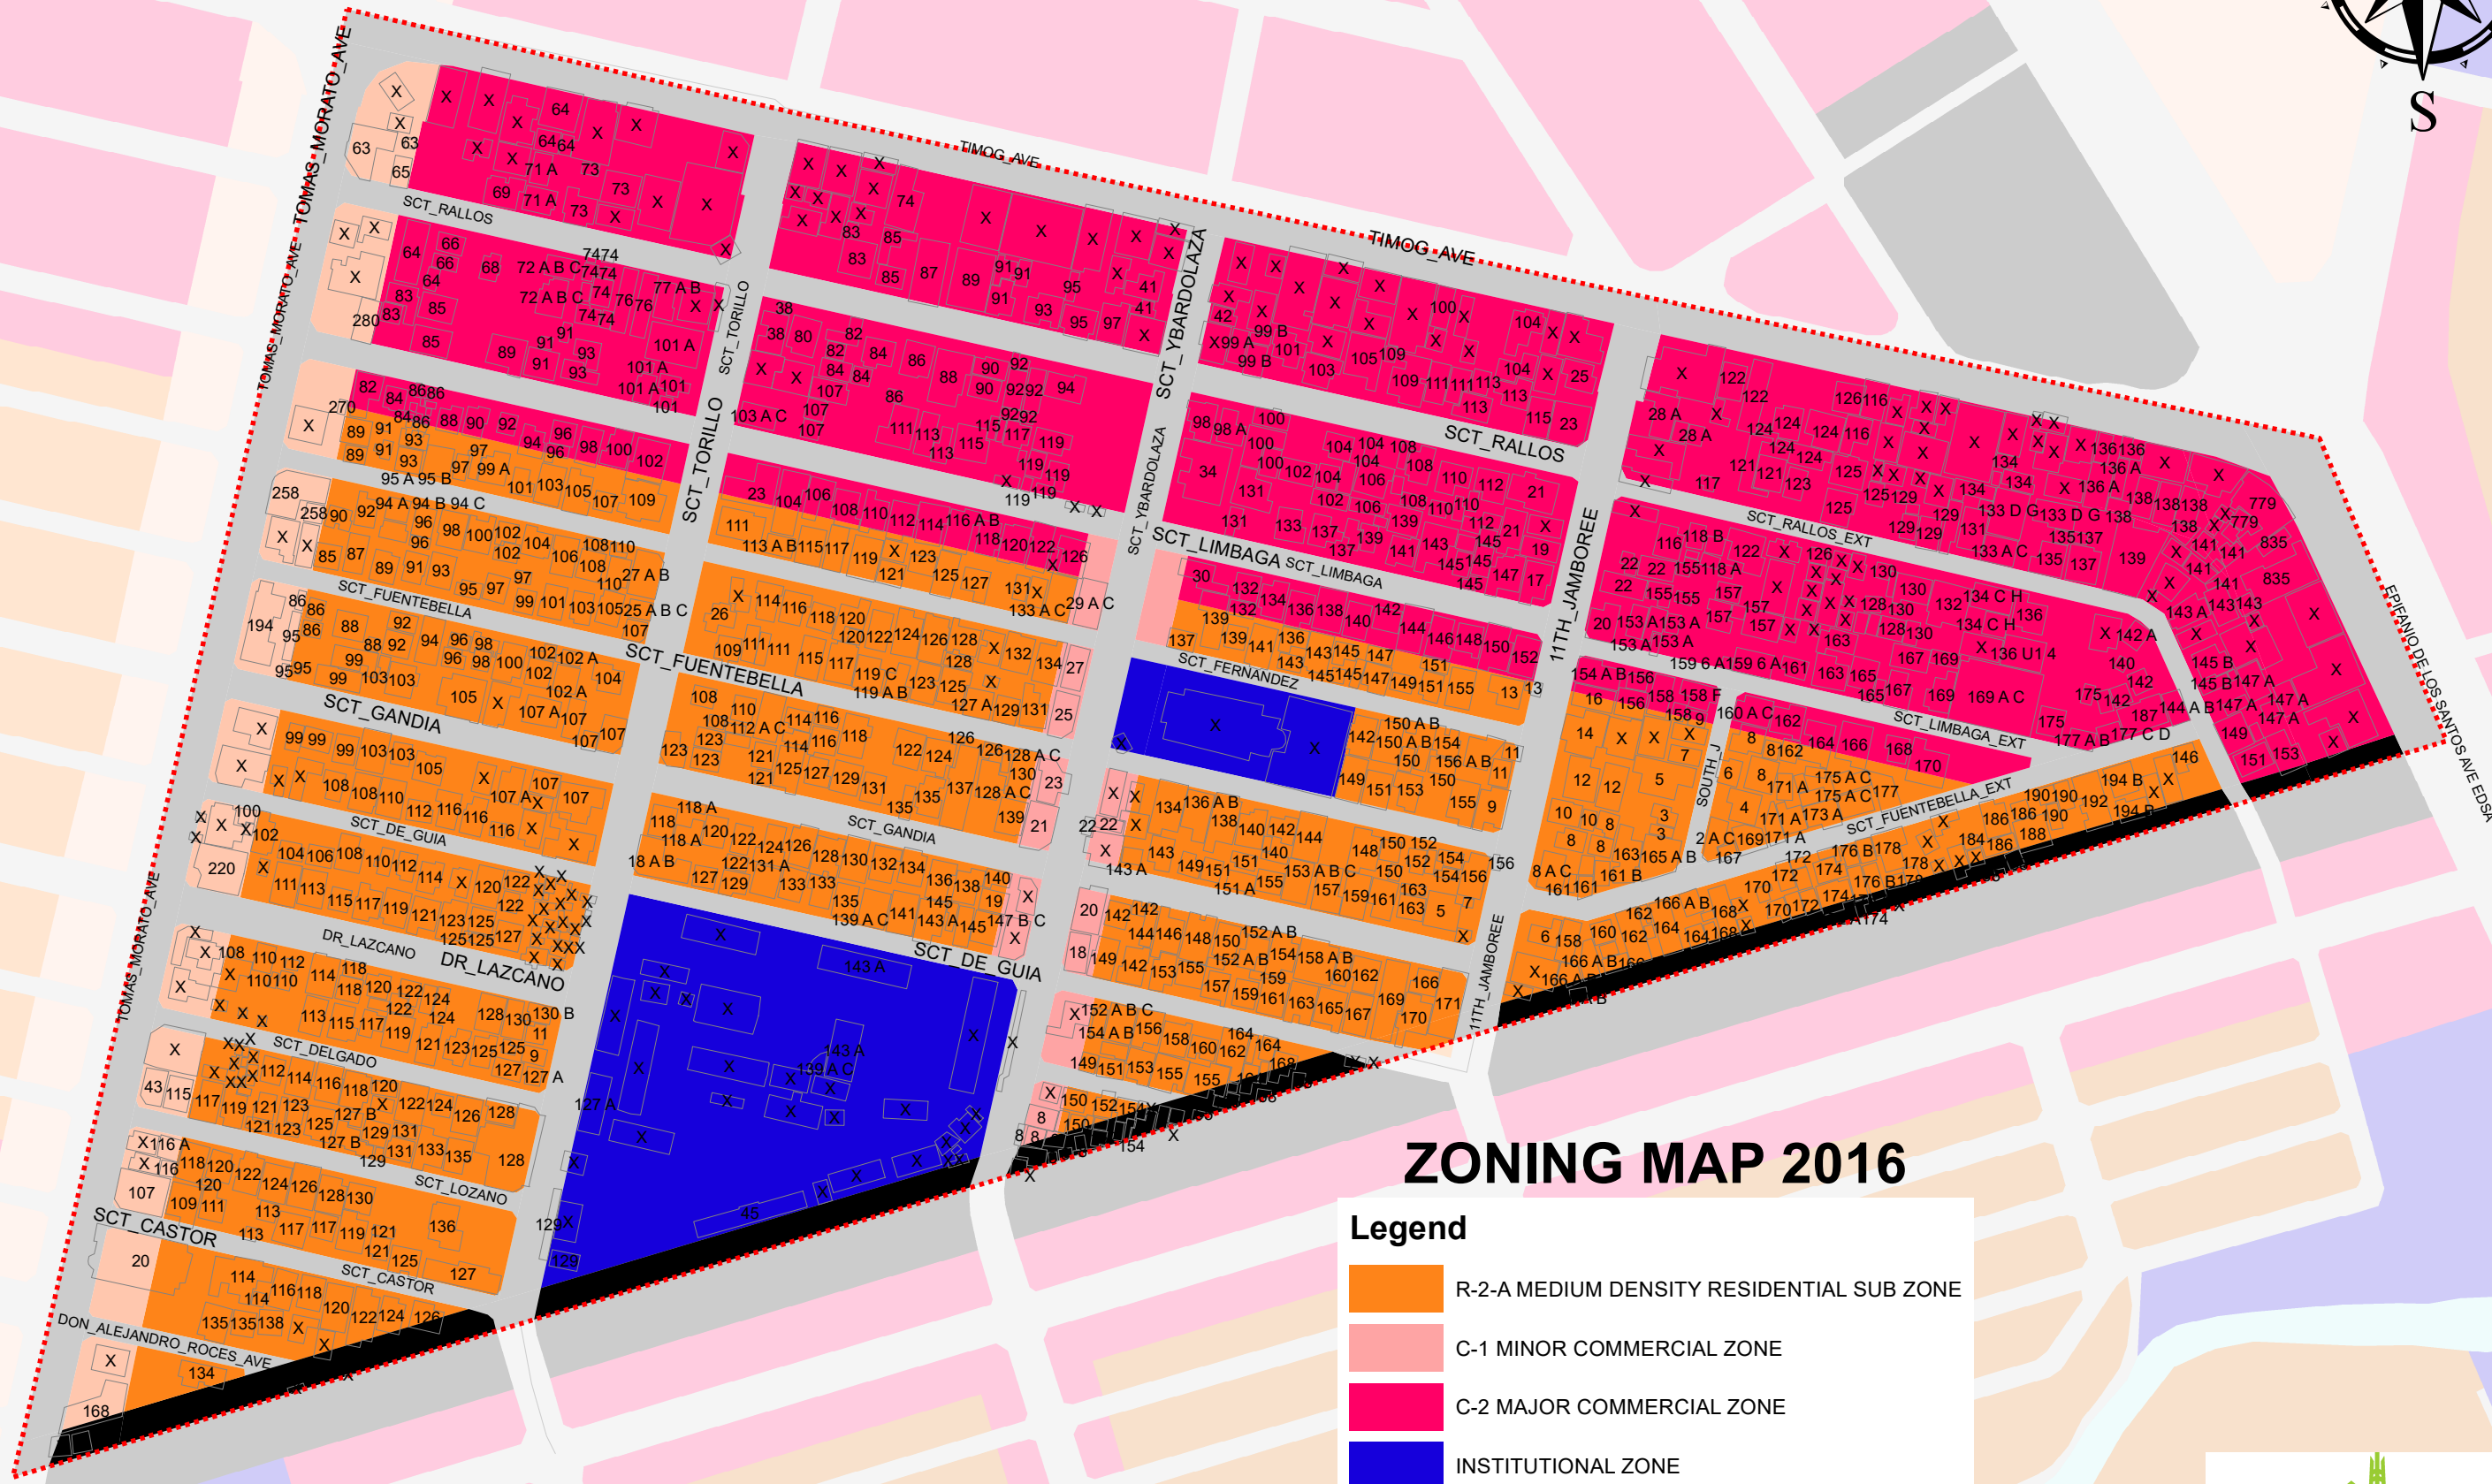

DISTRICT 4 SACRED HEART

ZONING MAP 2016

Legend

- R-2-A MEDIUM DENSITY RESIDENTIAL SUB ZONE
- C-1 MINOR COMMERCIAL ZONE
- C-2 MAJOR COMMERCIAL ZONE
- INSTITUTIONAL ZONE
- SPECIAL URBAN DEVELOPMENT ZONE
- UTILITY
- ROAD