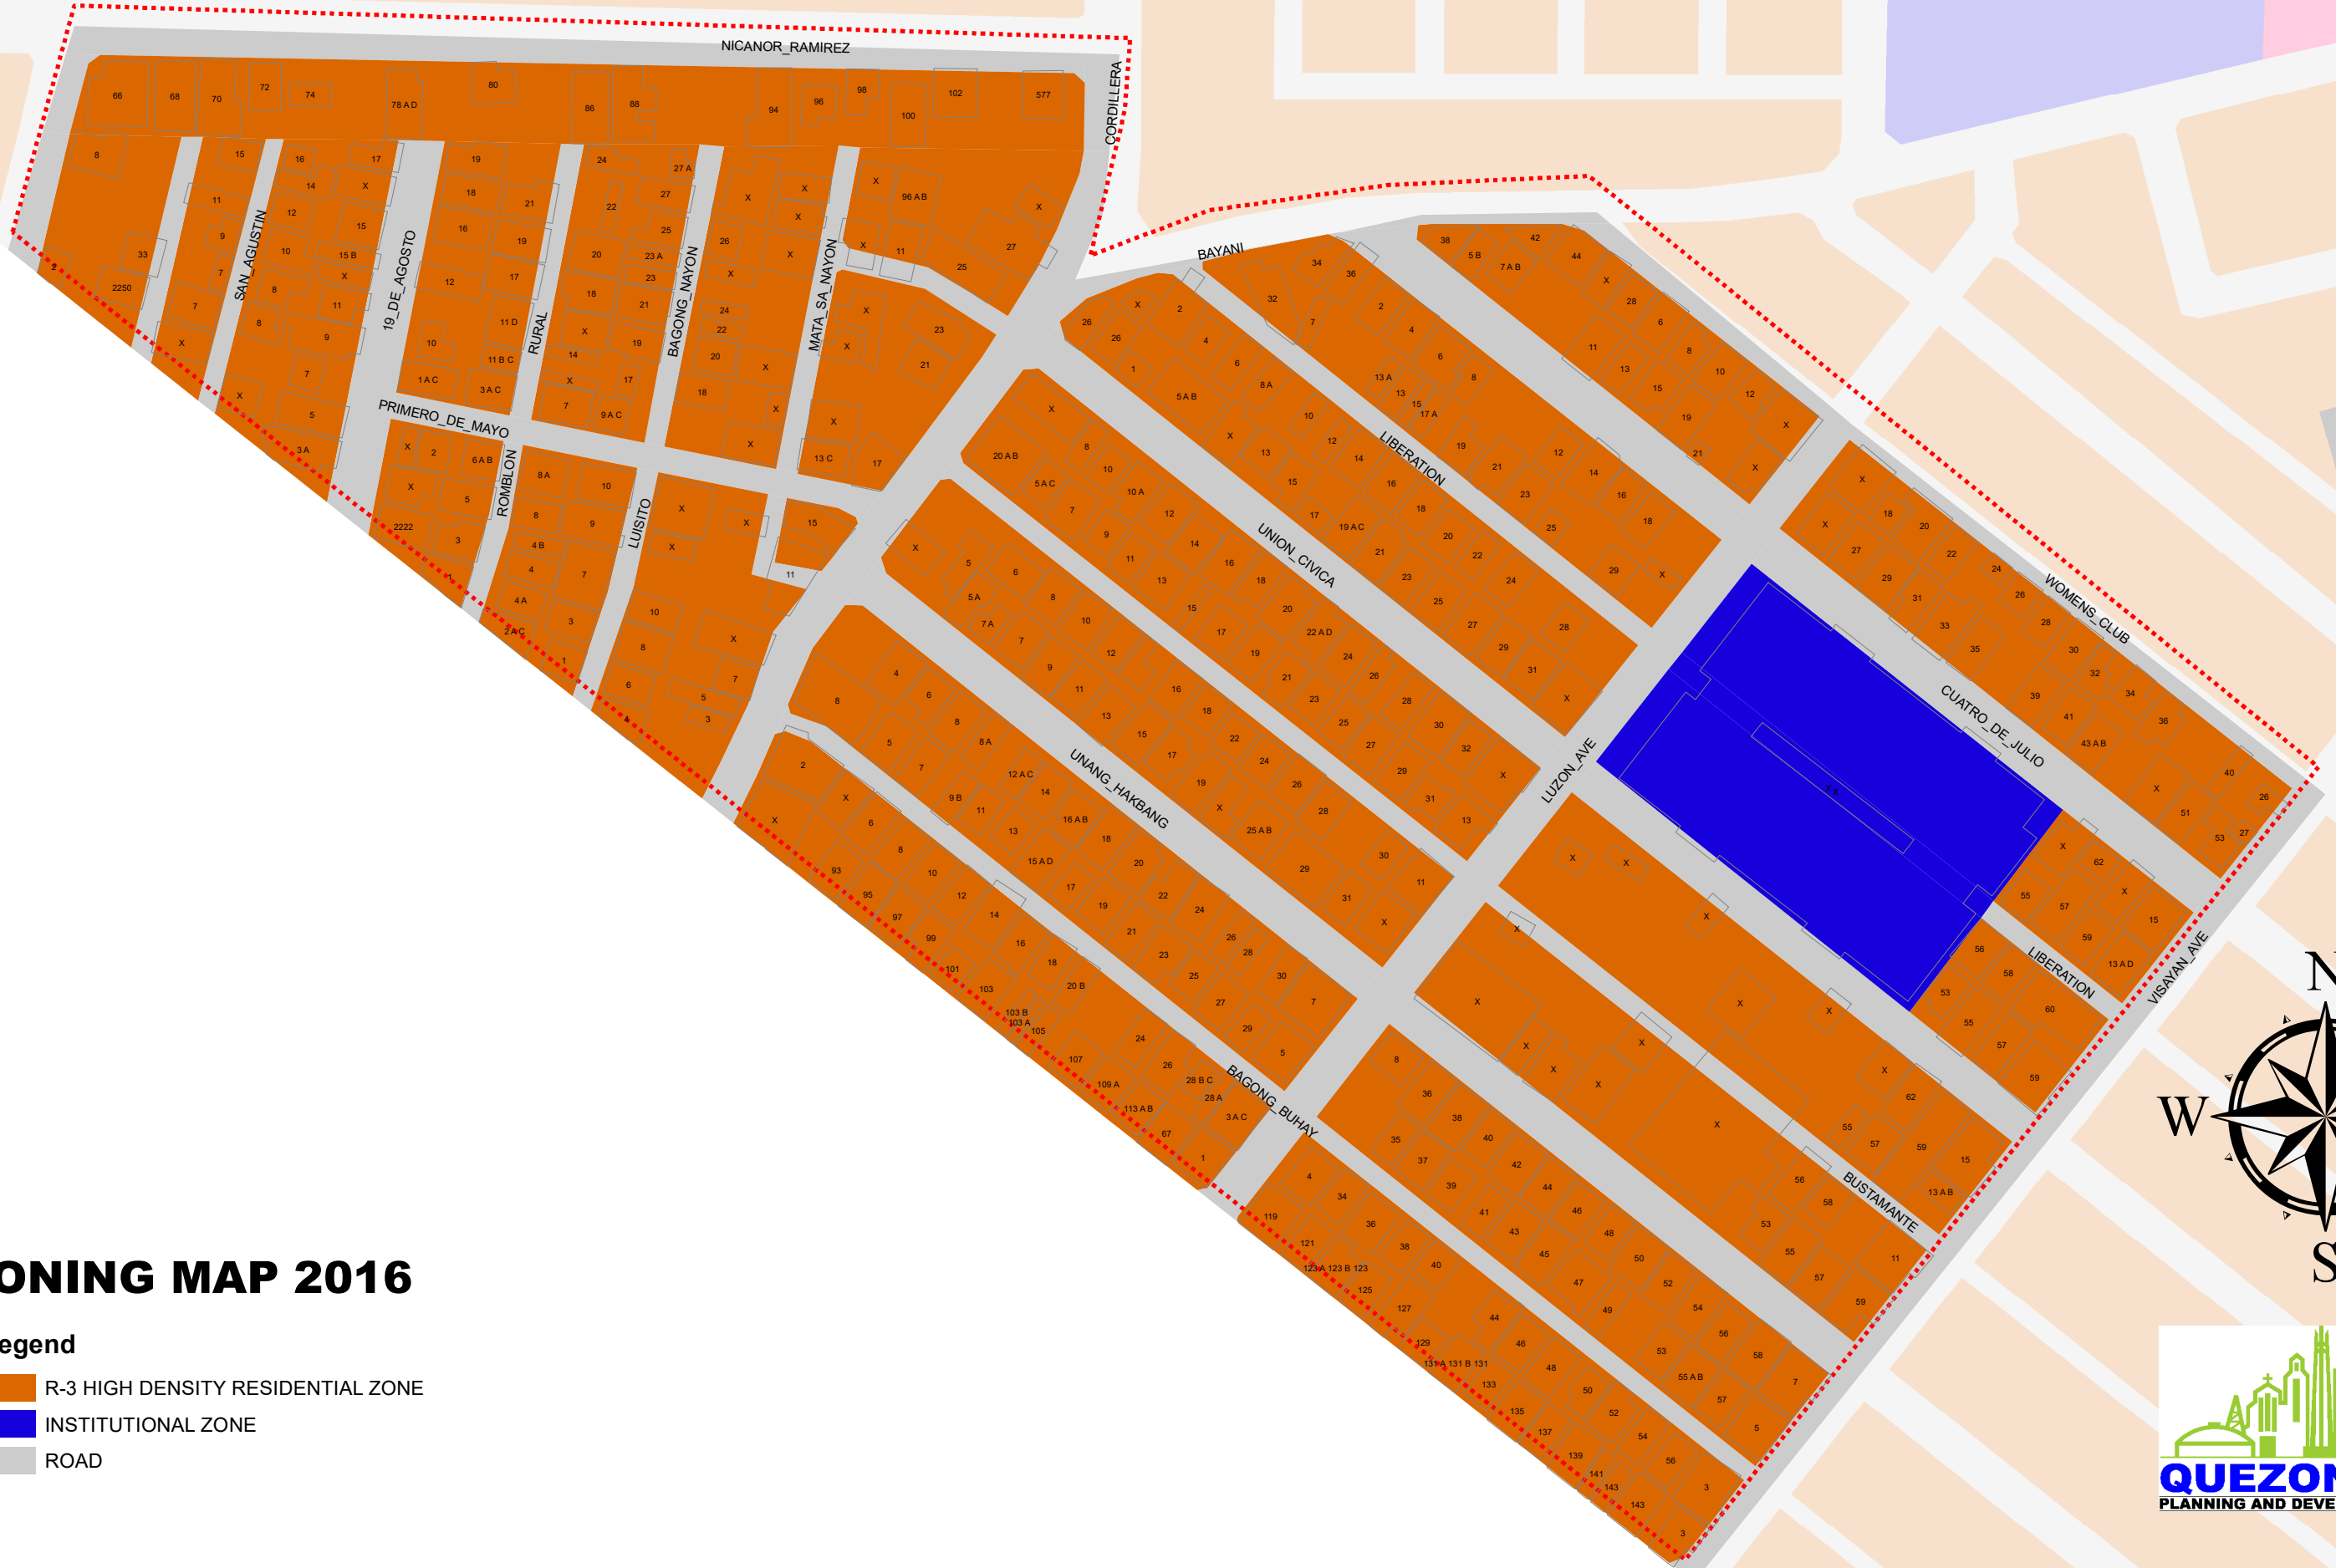

DISTRICT 4 SAN ISIDRO (GALAS)

ZONING MAP 2016

- Legend**
- R-3 HIGH DENSITY RESIDENTIAL ZONE
 - INSTITUTIONAL ZONE
 - ROAD