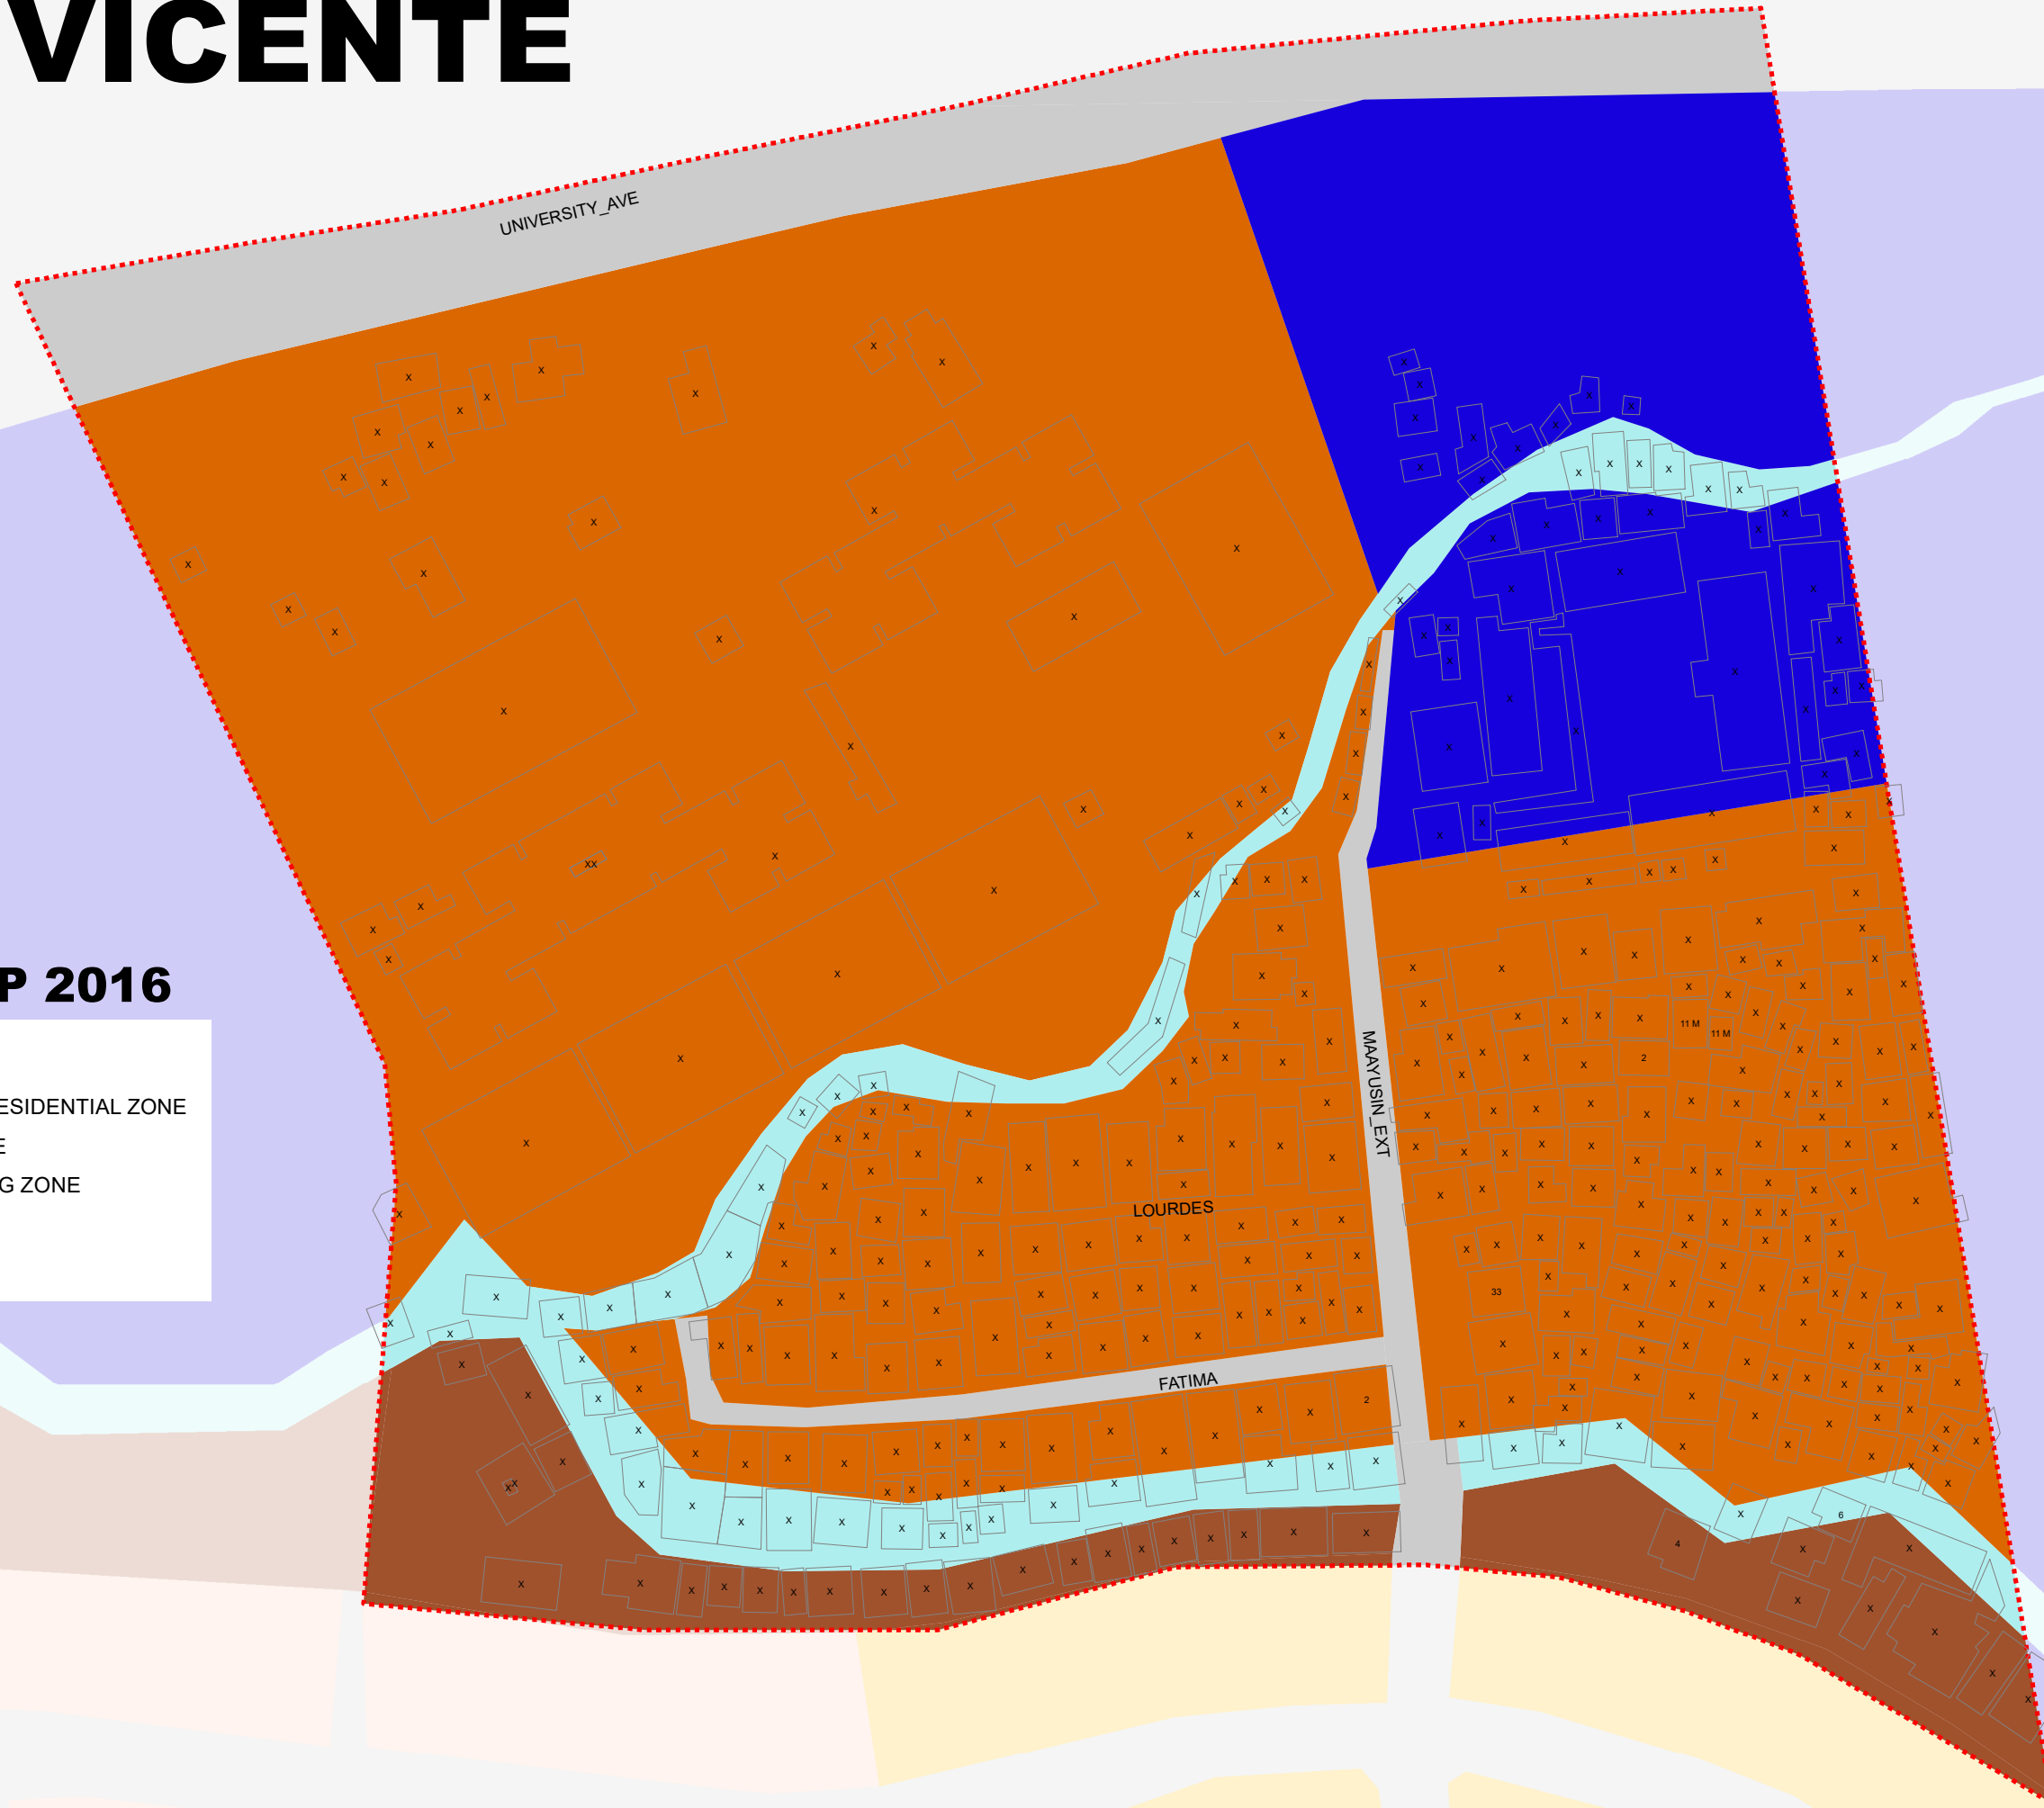

DISTRICT 4

SAN VICENTE

ZONING MAP 2016

Legend

-  R-3 HIGH DENSITY RESIDENTIAL ZONE
-  INSTITUTIONAL ZONE
-  SOCIALIZED HOUSING ZONE
-  ROAD
-  WATER