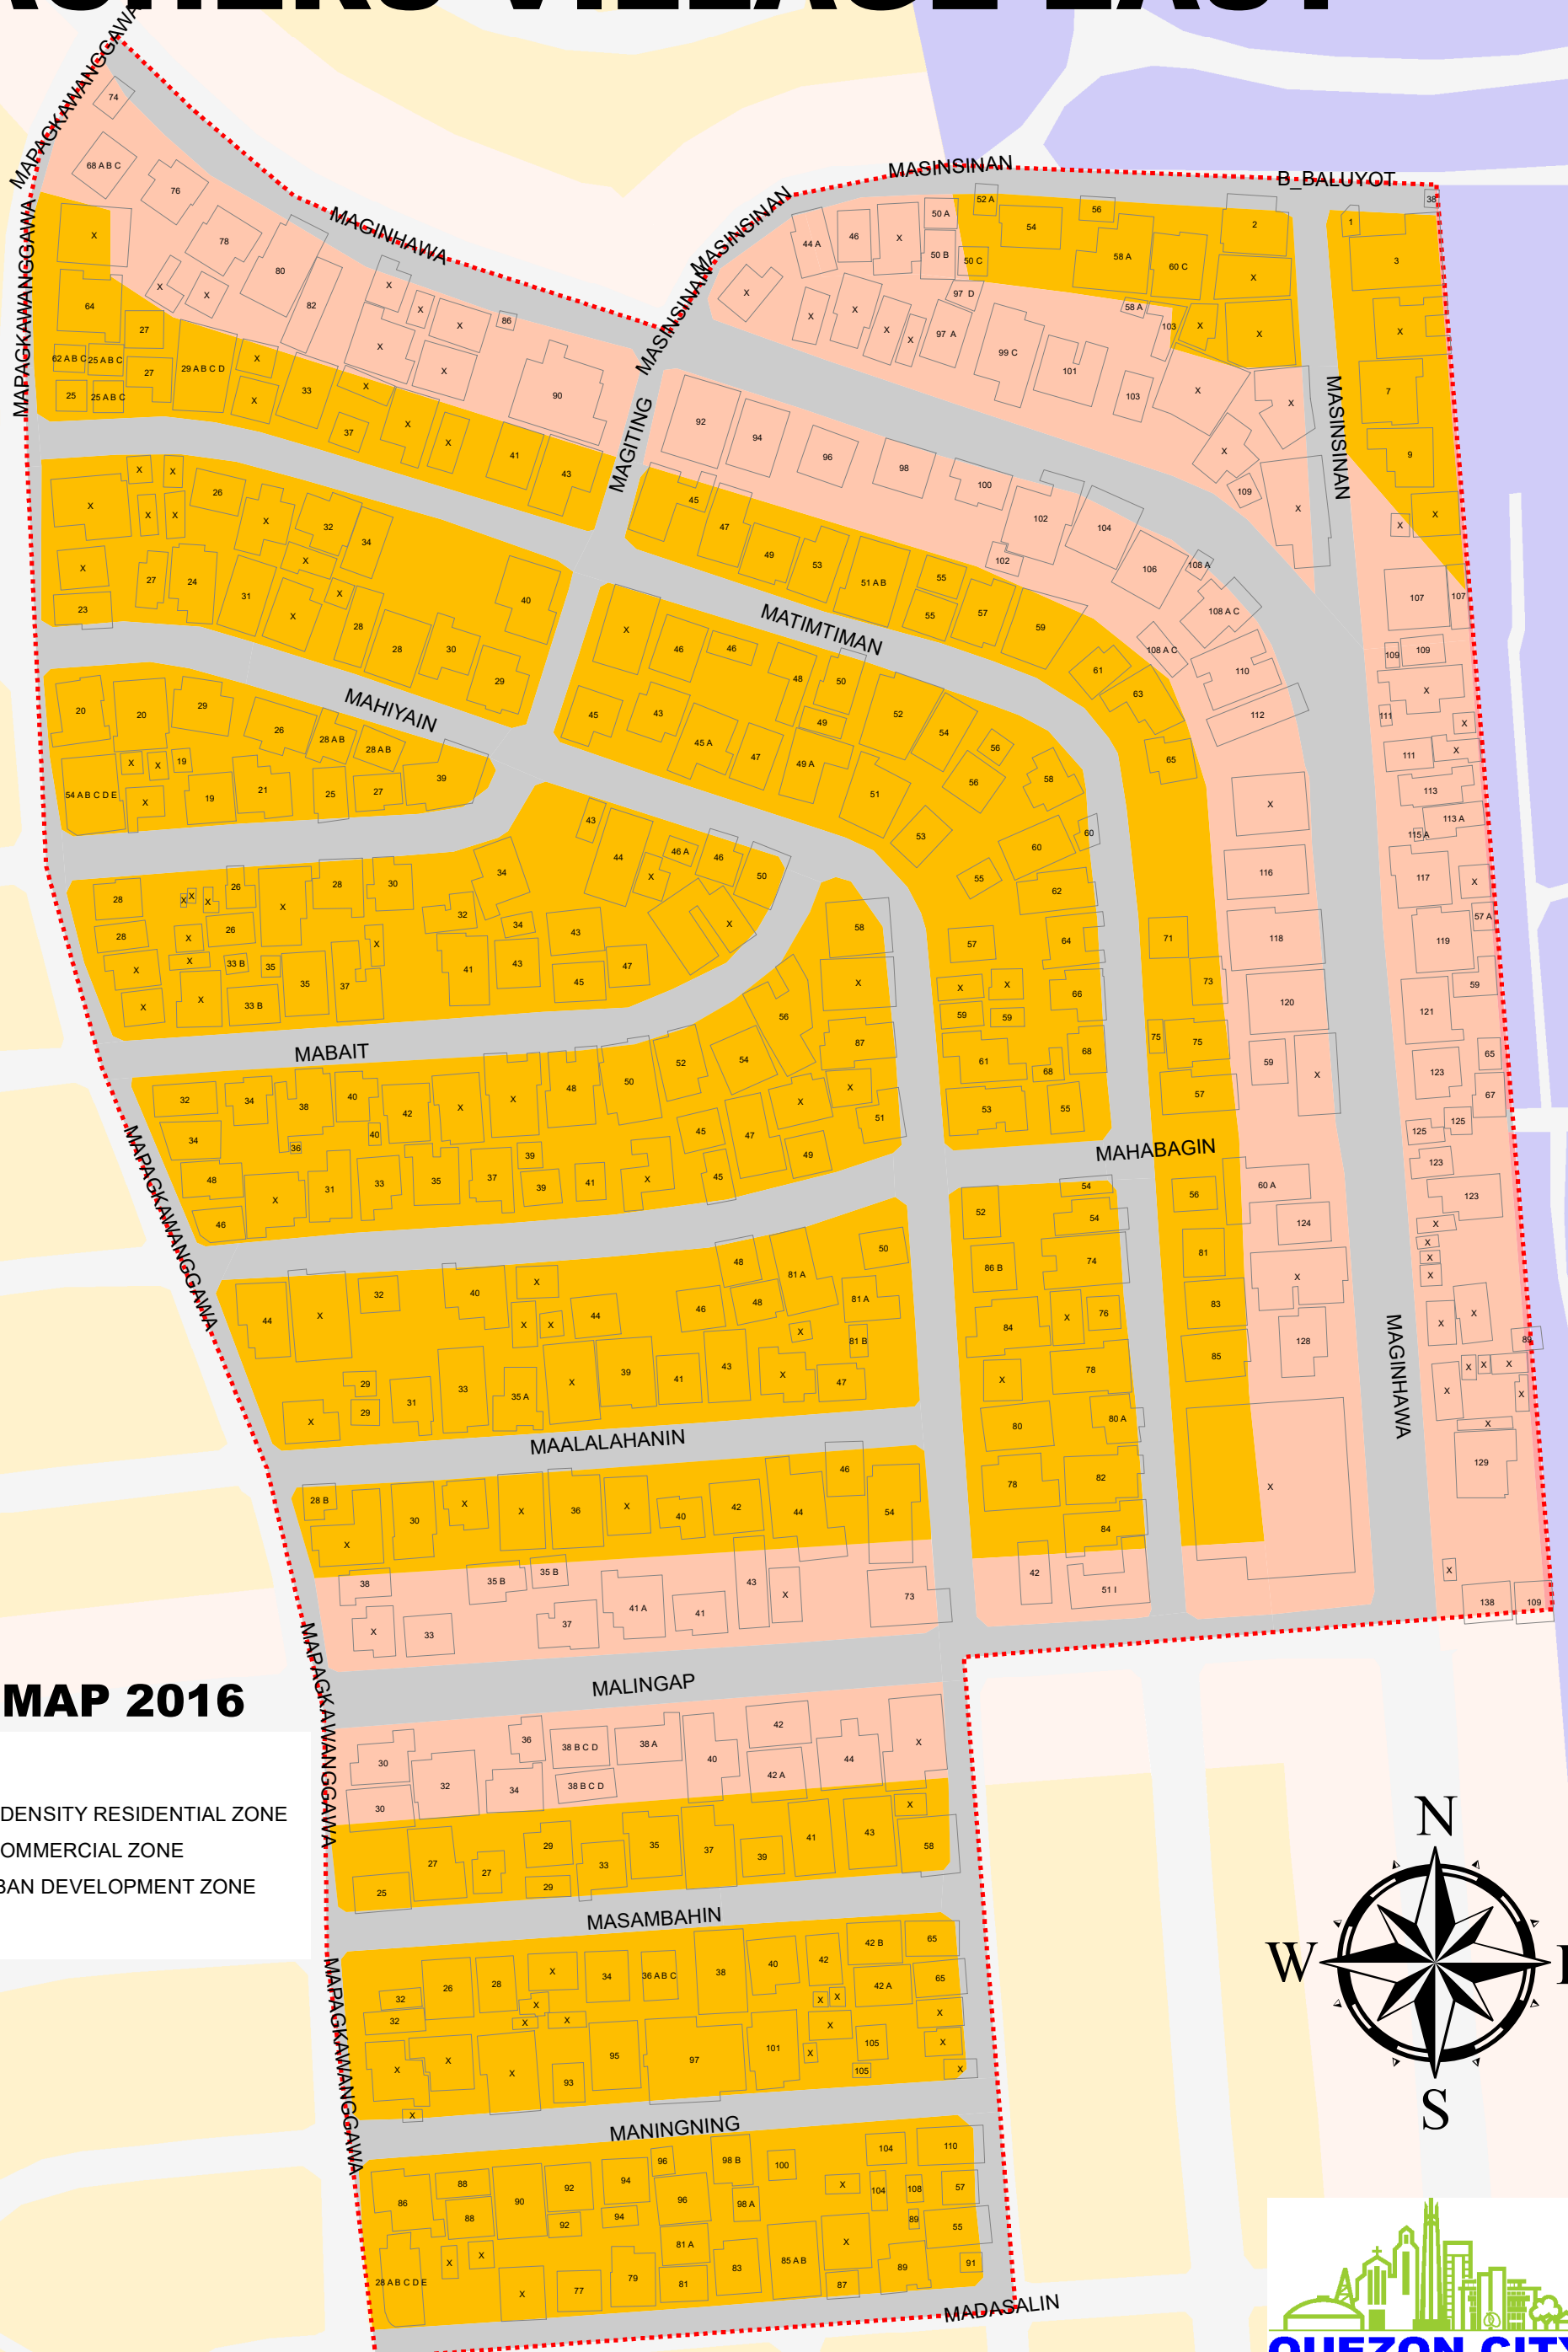

DISTRICT 4

TEACHERS VILLAGE EAST

ZONING MAP 2016

Legend

- R-2 MEDIUM DENSITY RESIDENTIAL ZONE
- C-1 MINOR COMMERCIAL ZONE
- SPECIAL URBAN DEVELOPMENT ZONE
- ROAD

QUEZON CITY
PLANNING AND DEVELOPMENT OFFICE