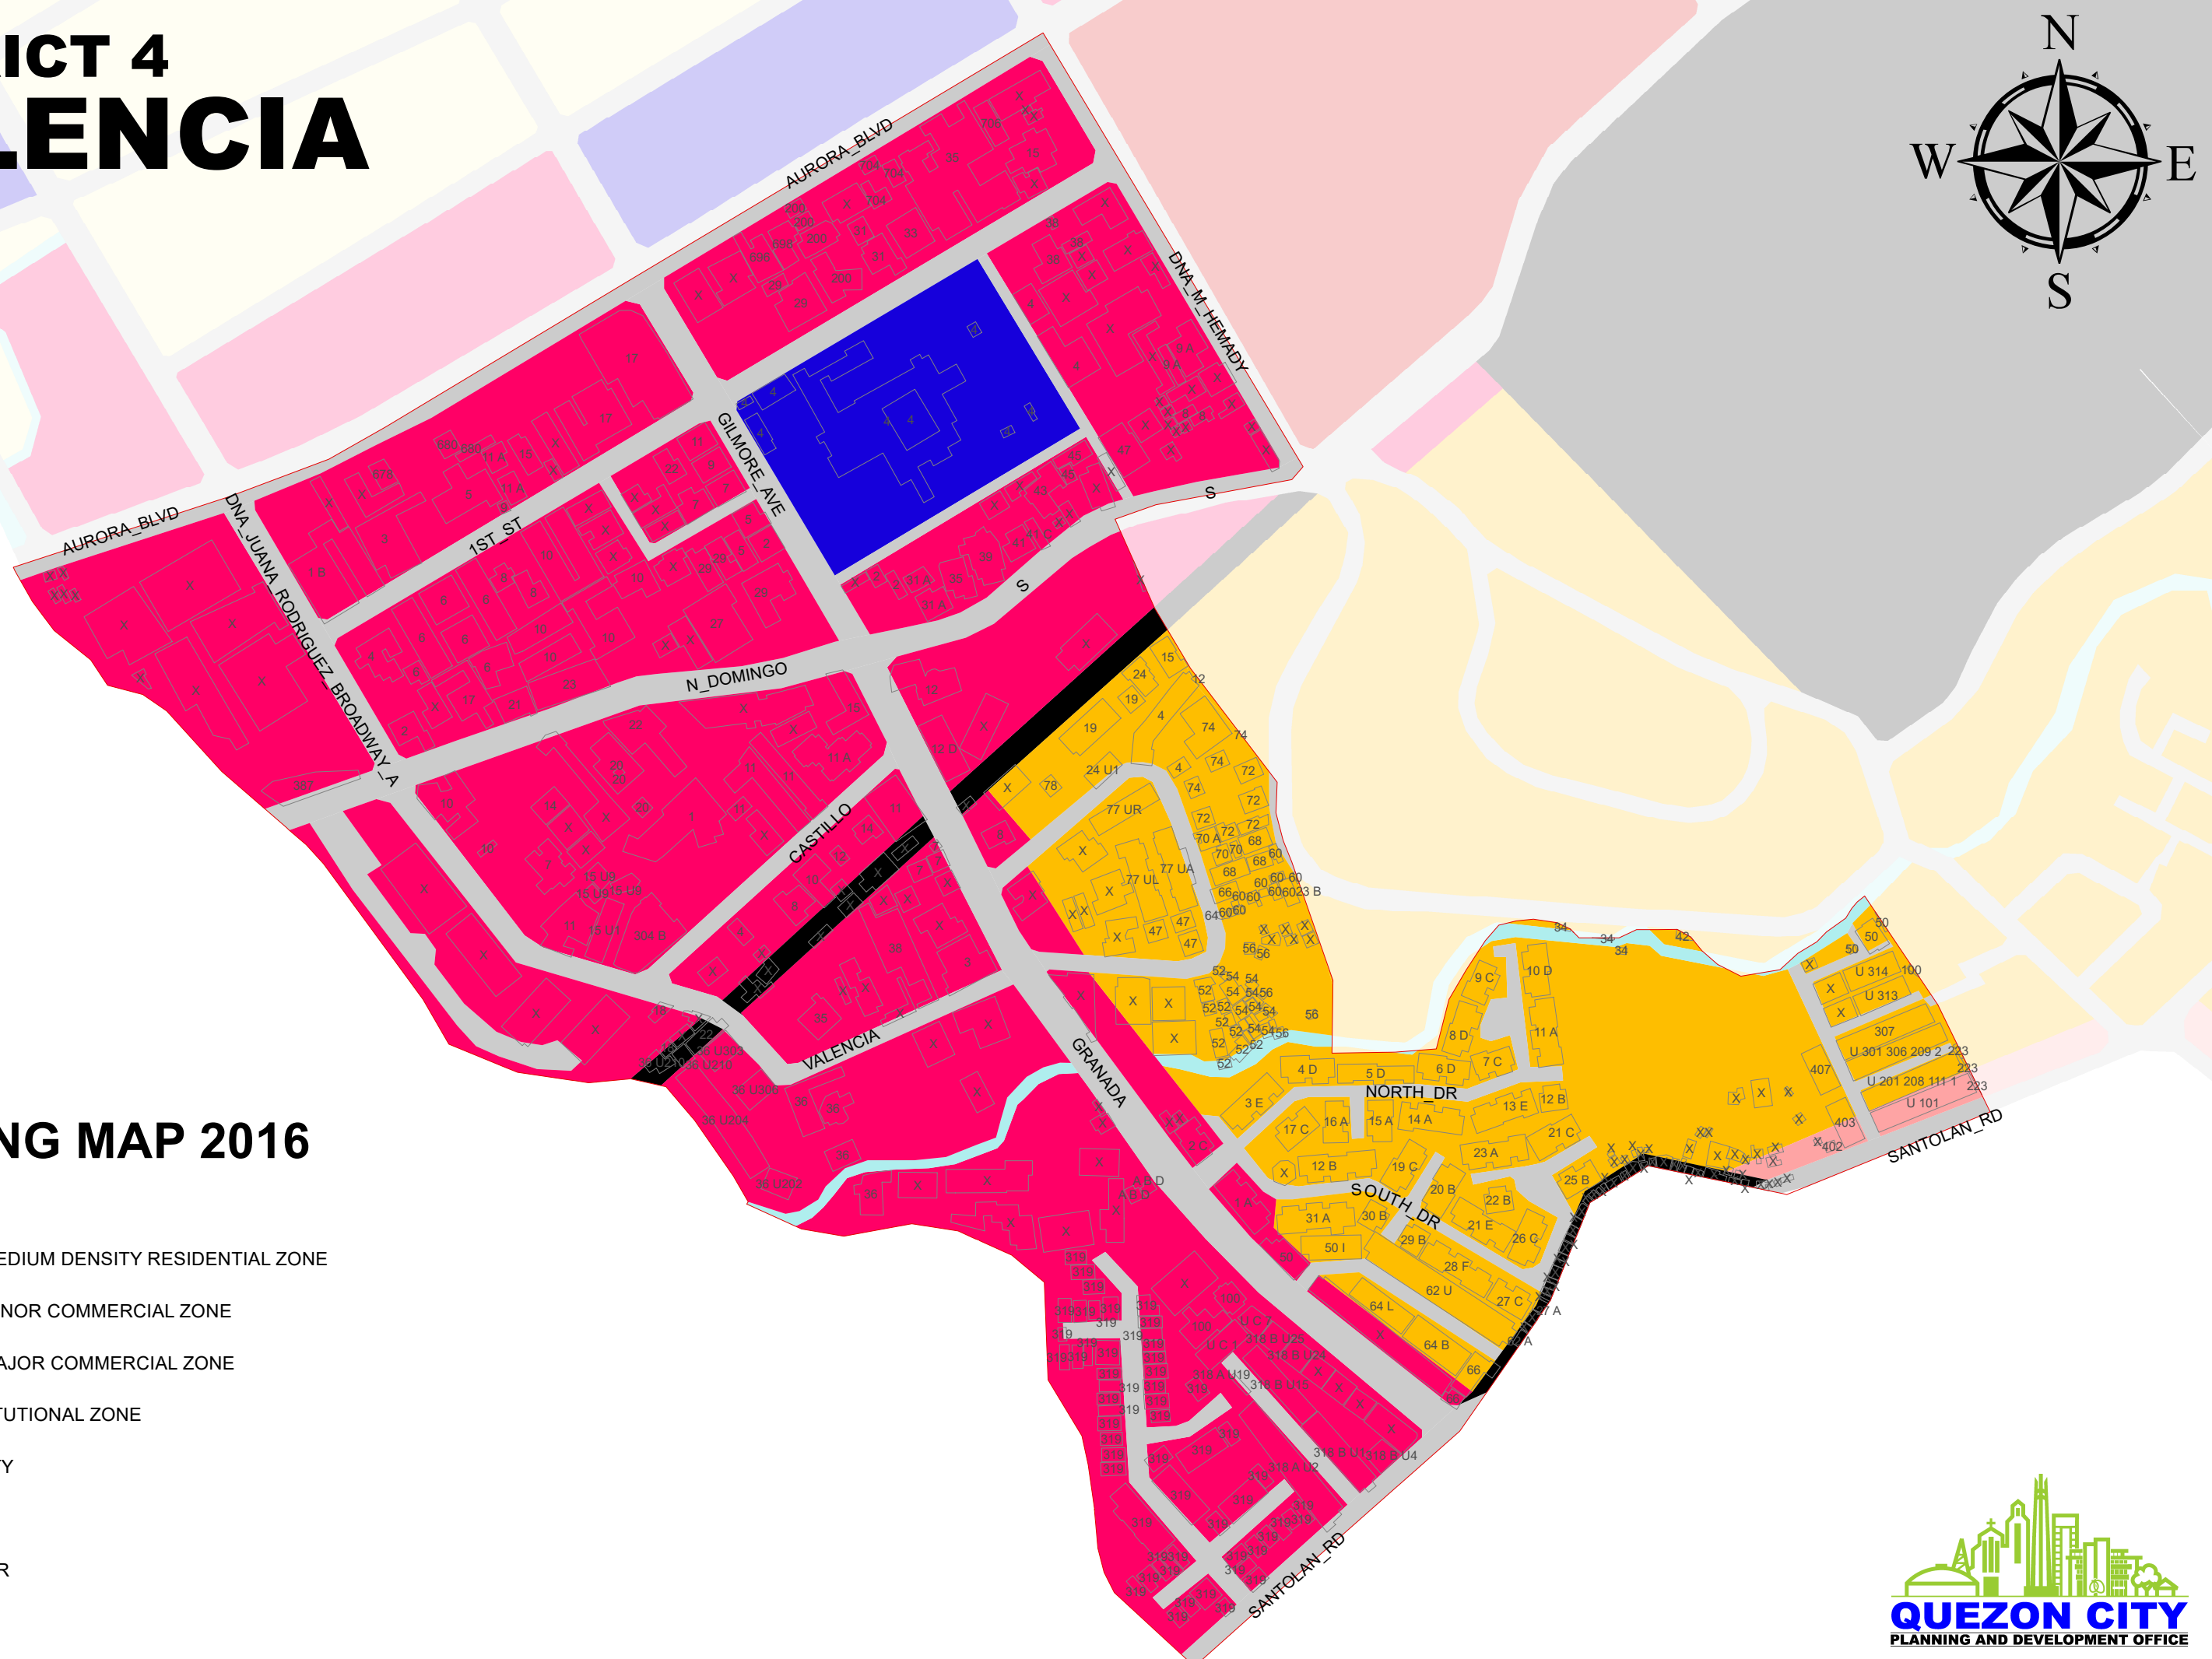

DISTRICT 4 VALENCIA

ZONING MAP 2016

Legend

-  R-2 MEDIUM DENSITY RESIDENTIAL ZONE
-  C-1 MINOR COMMERCIAL ZONE
-  C-2 MAJOR COMMERCIAL ZONE
-  INSTITUTIONAL ZONE
-  UTILITY
-  ROAD
-  WATER