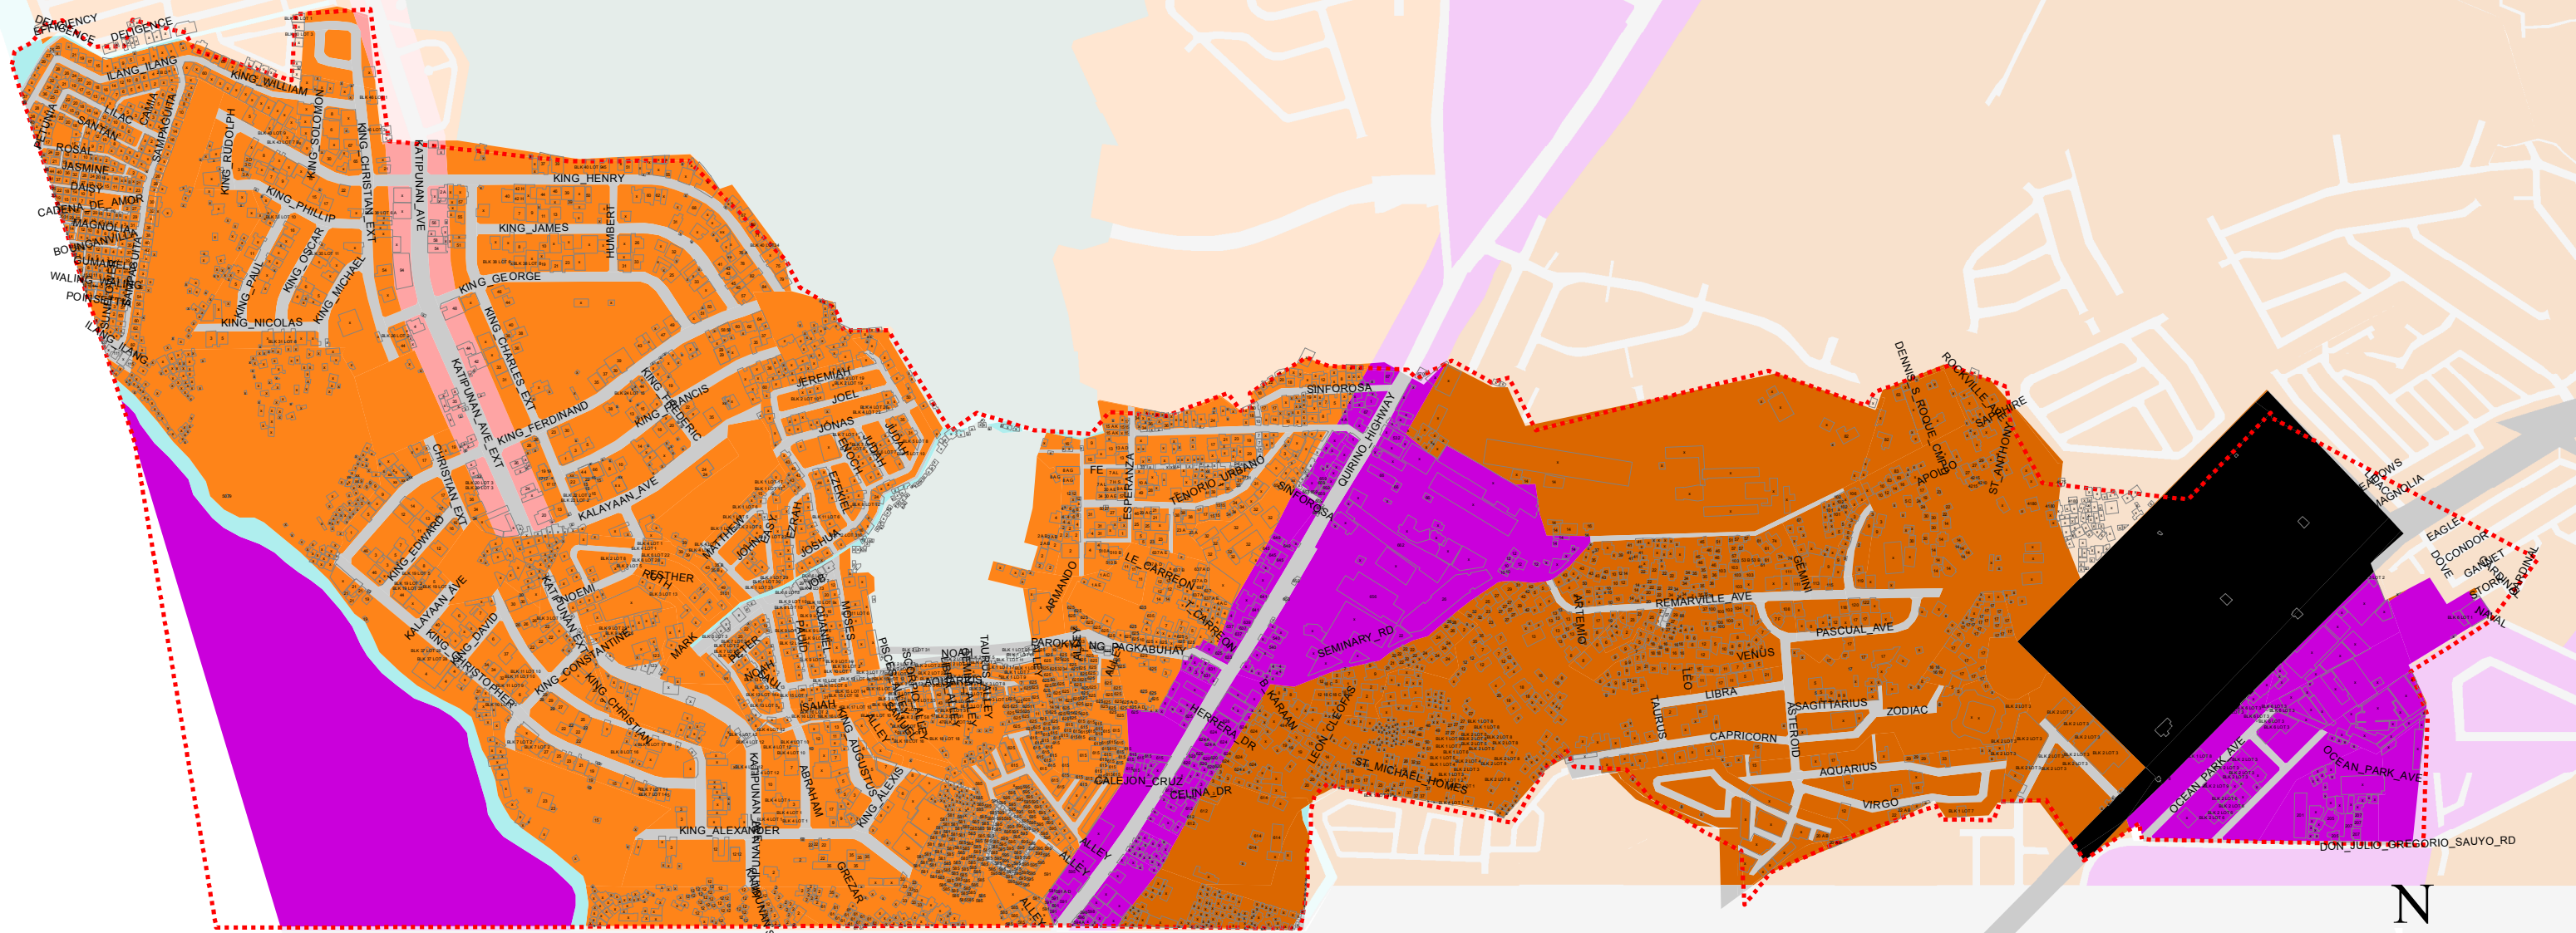

DISTRICT 5 BAGBAG

ZONING MAP 2016

- Legend**
- R-2-A MEDIUM DENSITY RESIDENTIAL SUB ZONE
 - R-3 HIGH DENSITY RESIDENTIAL ZONE
 - C-1 MINOR COMMERCIAL ZONE
 - I-2 MEDIUM INTENSITY INDUSTRIAL ZONE
 - TRANSPORT AND UTILITIES ZONE
 - ROAD
 - WATER