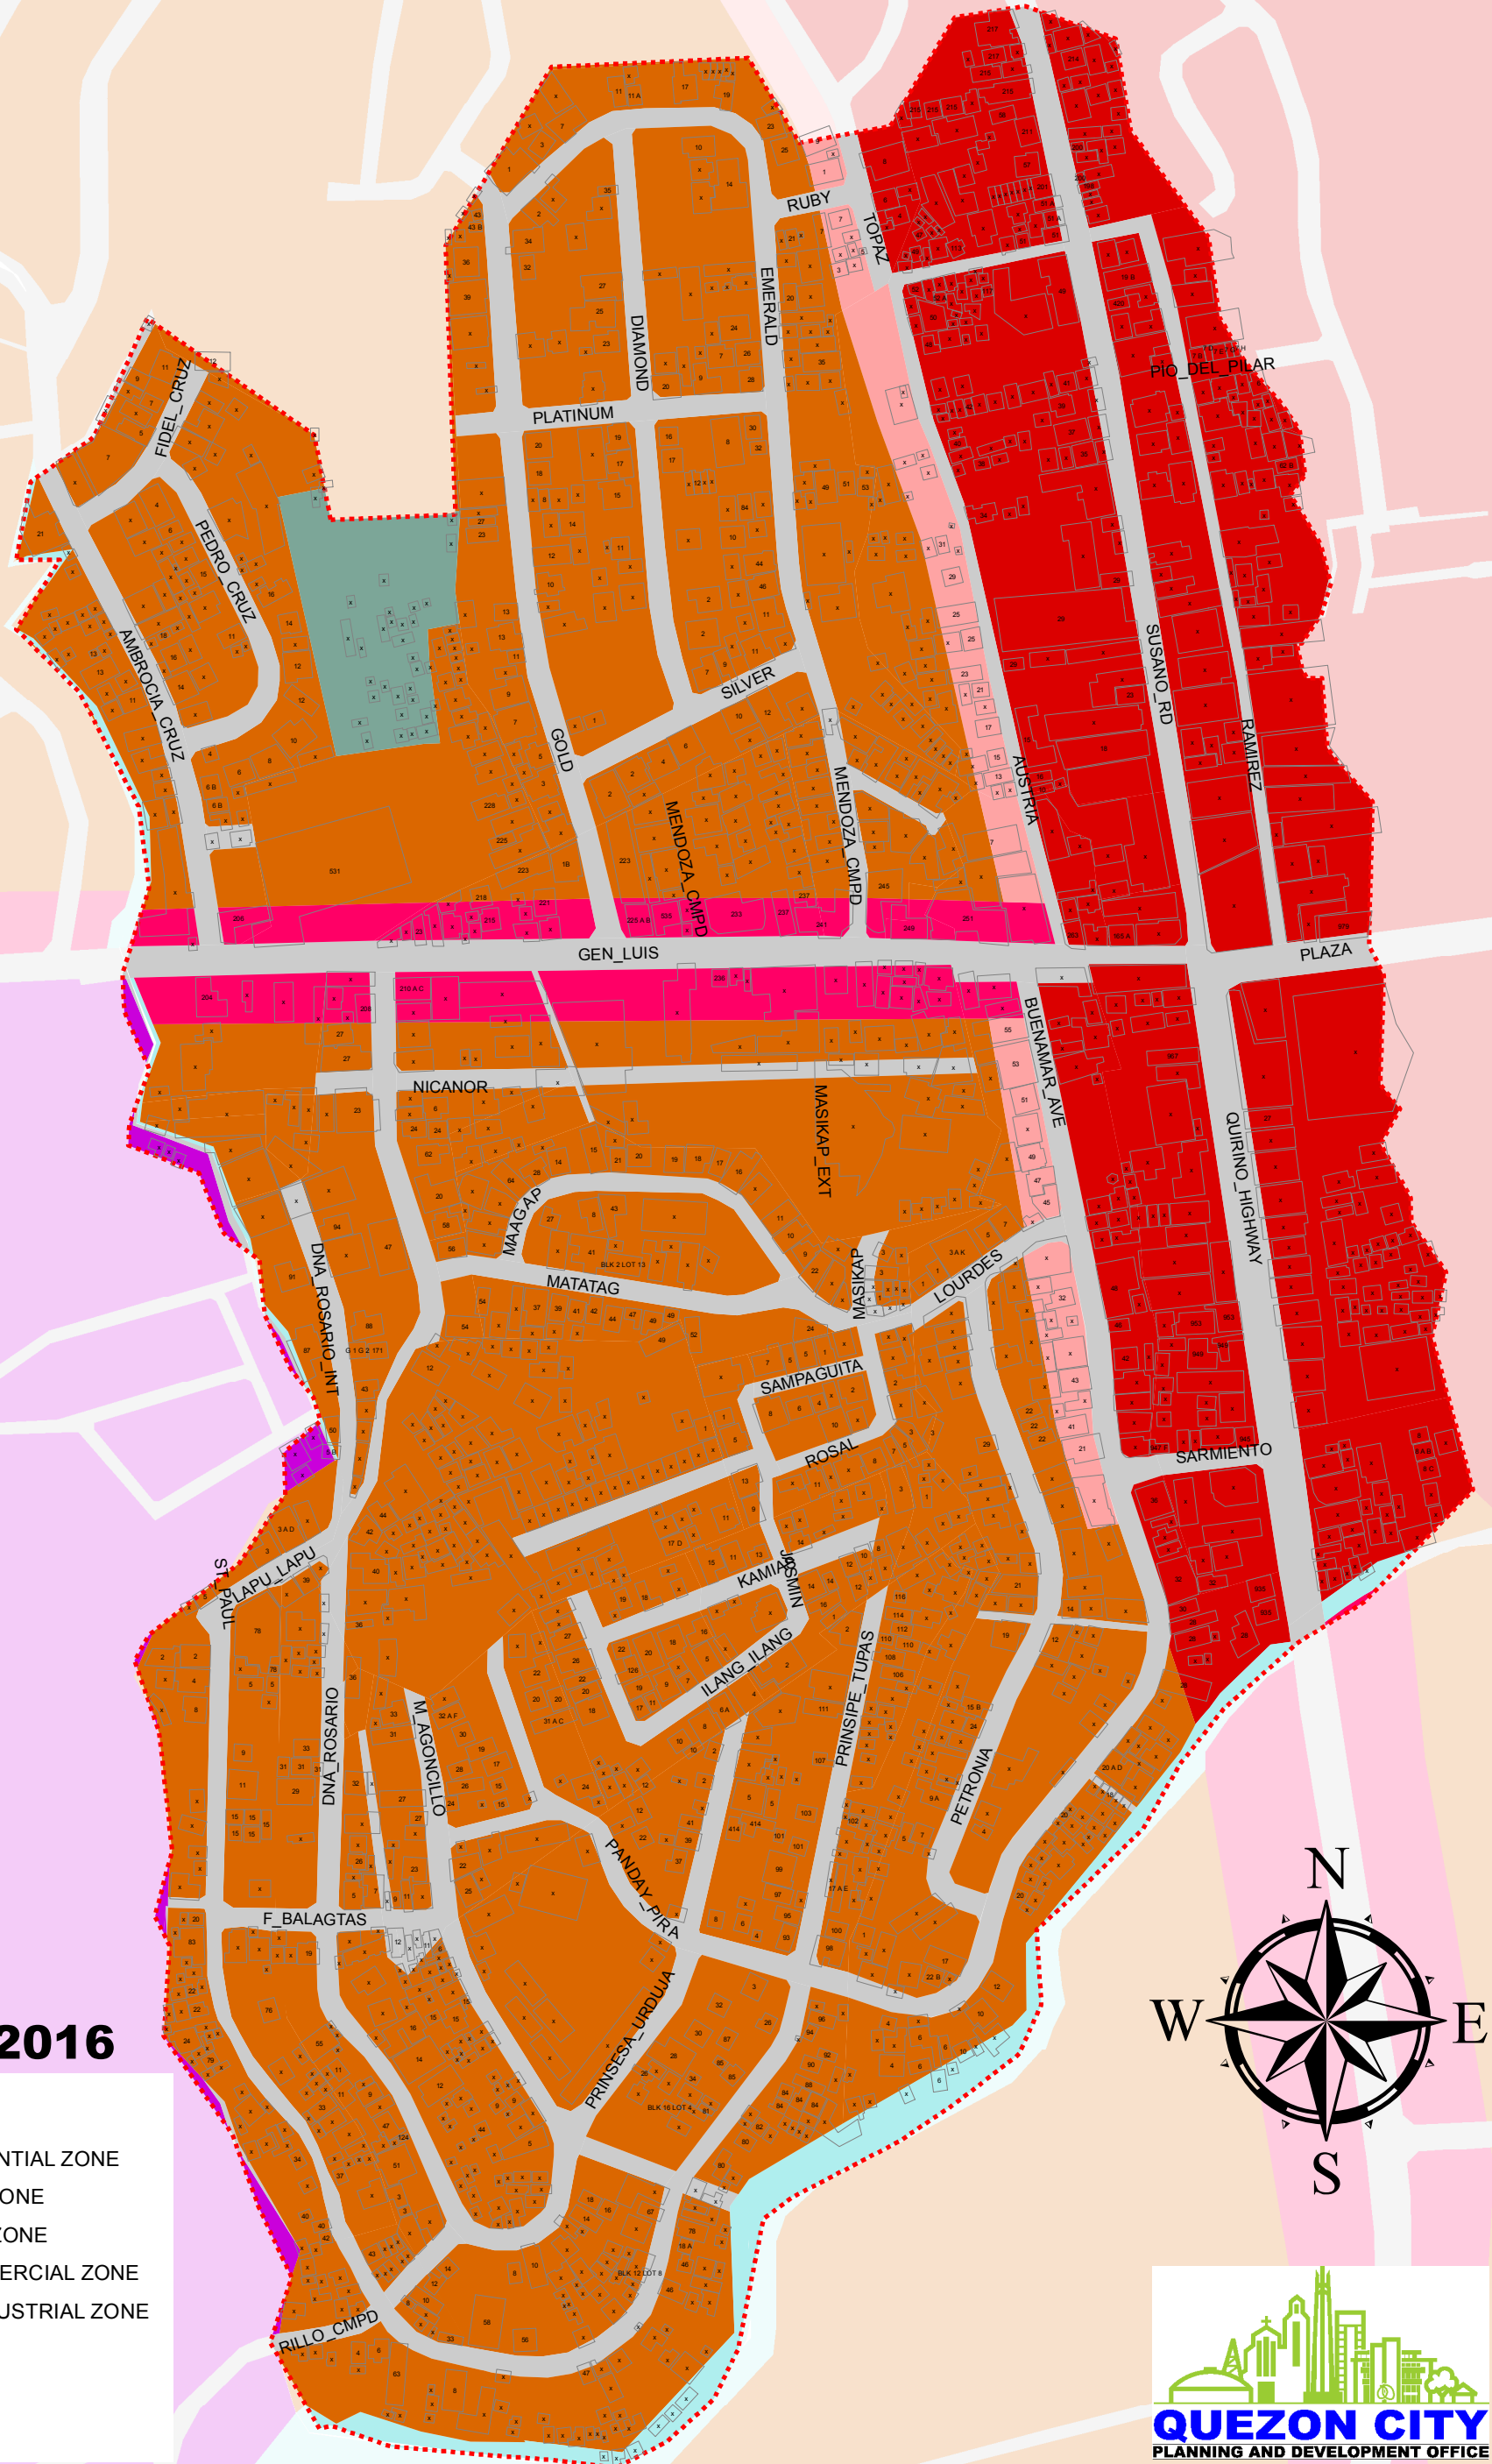

# DISTRICT 5

## ZONING MAP 2016

### Legend

- R-3 HIGH DENSITY RESIDENTIAL ZONE
- C-1 MINOR COMMERCIAL ZONE
- C-2 MAJOR COMMERCIAL ZONE
- C-3 METROPOLITAN COMMERCIAL ZONE
- I-2 MEDIUM INTENSITY INDUSTRIAL ZONE
- CEMETERY
- ROAD
- WATER