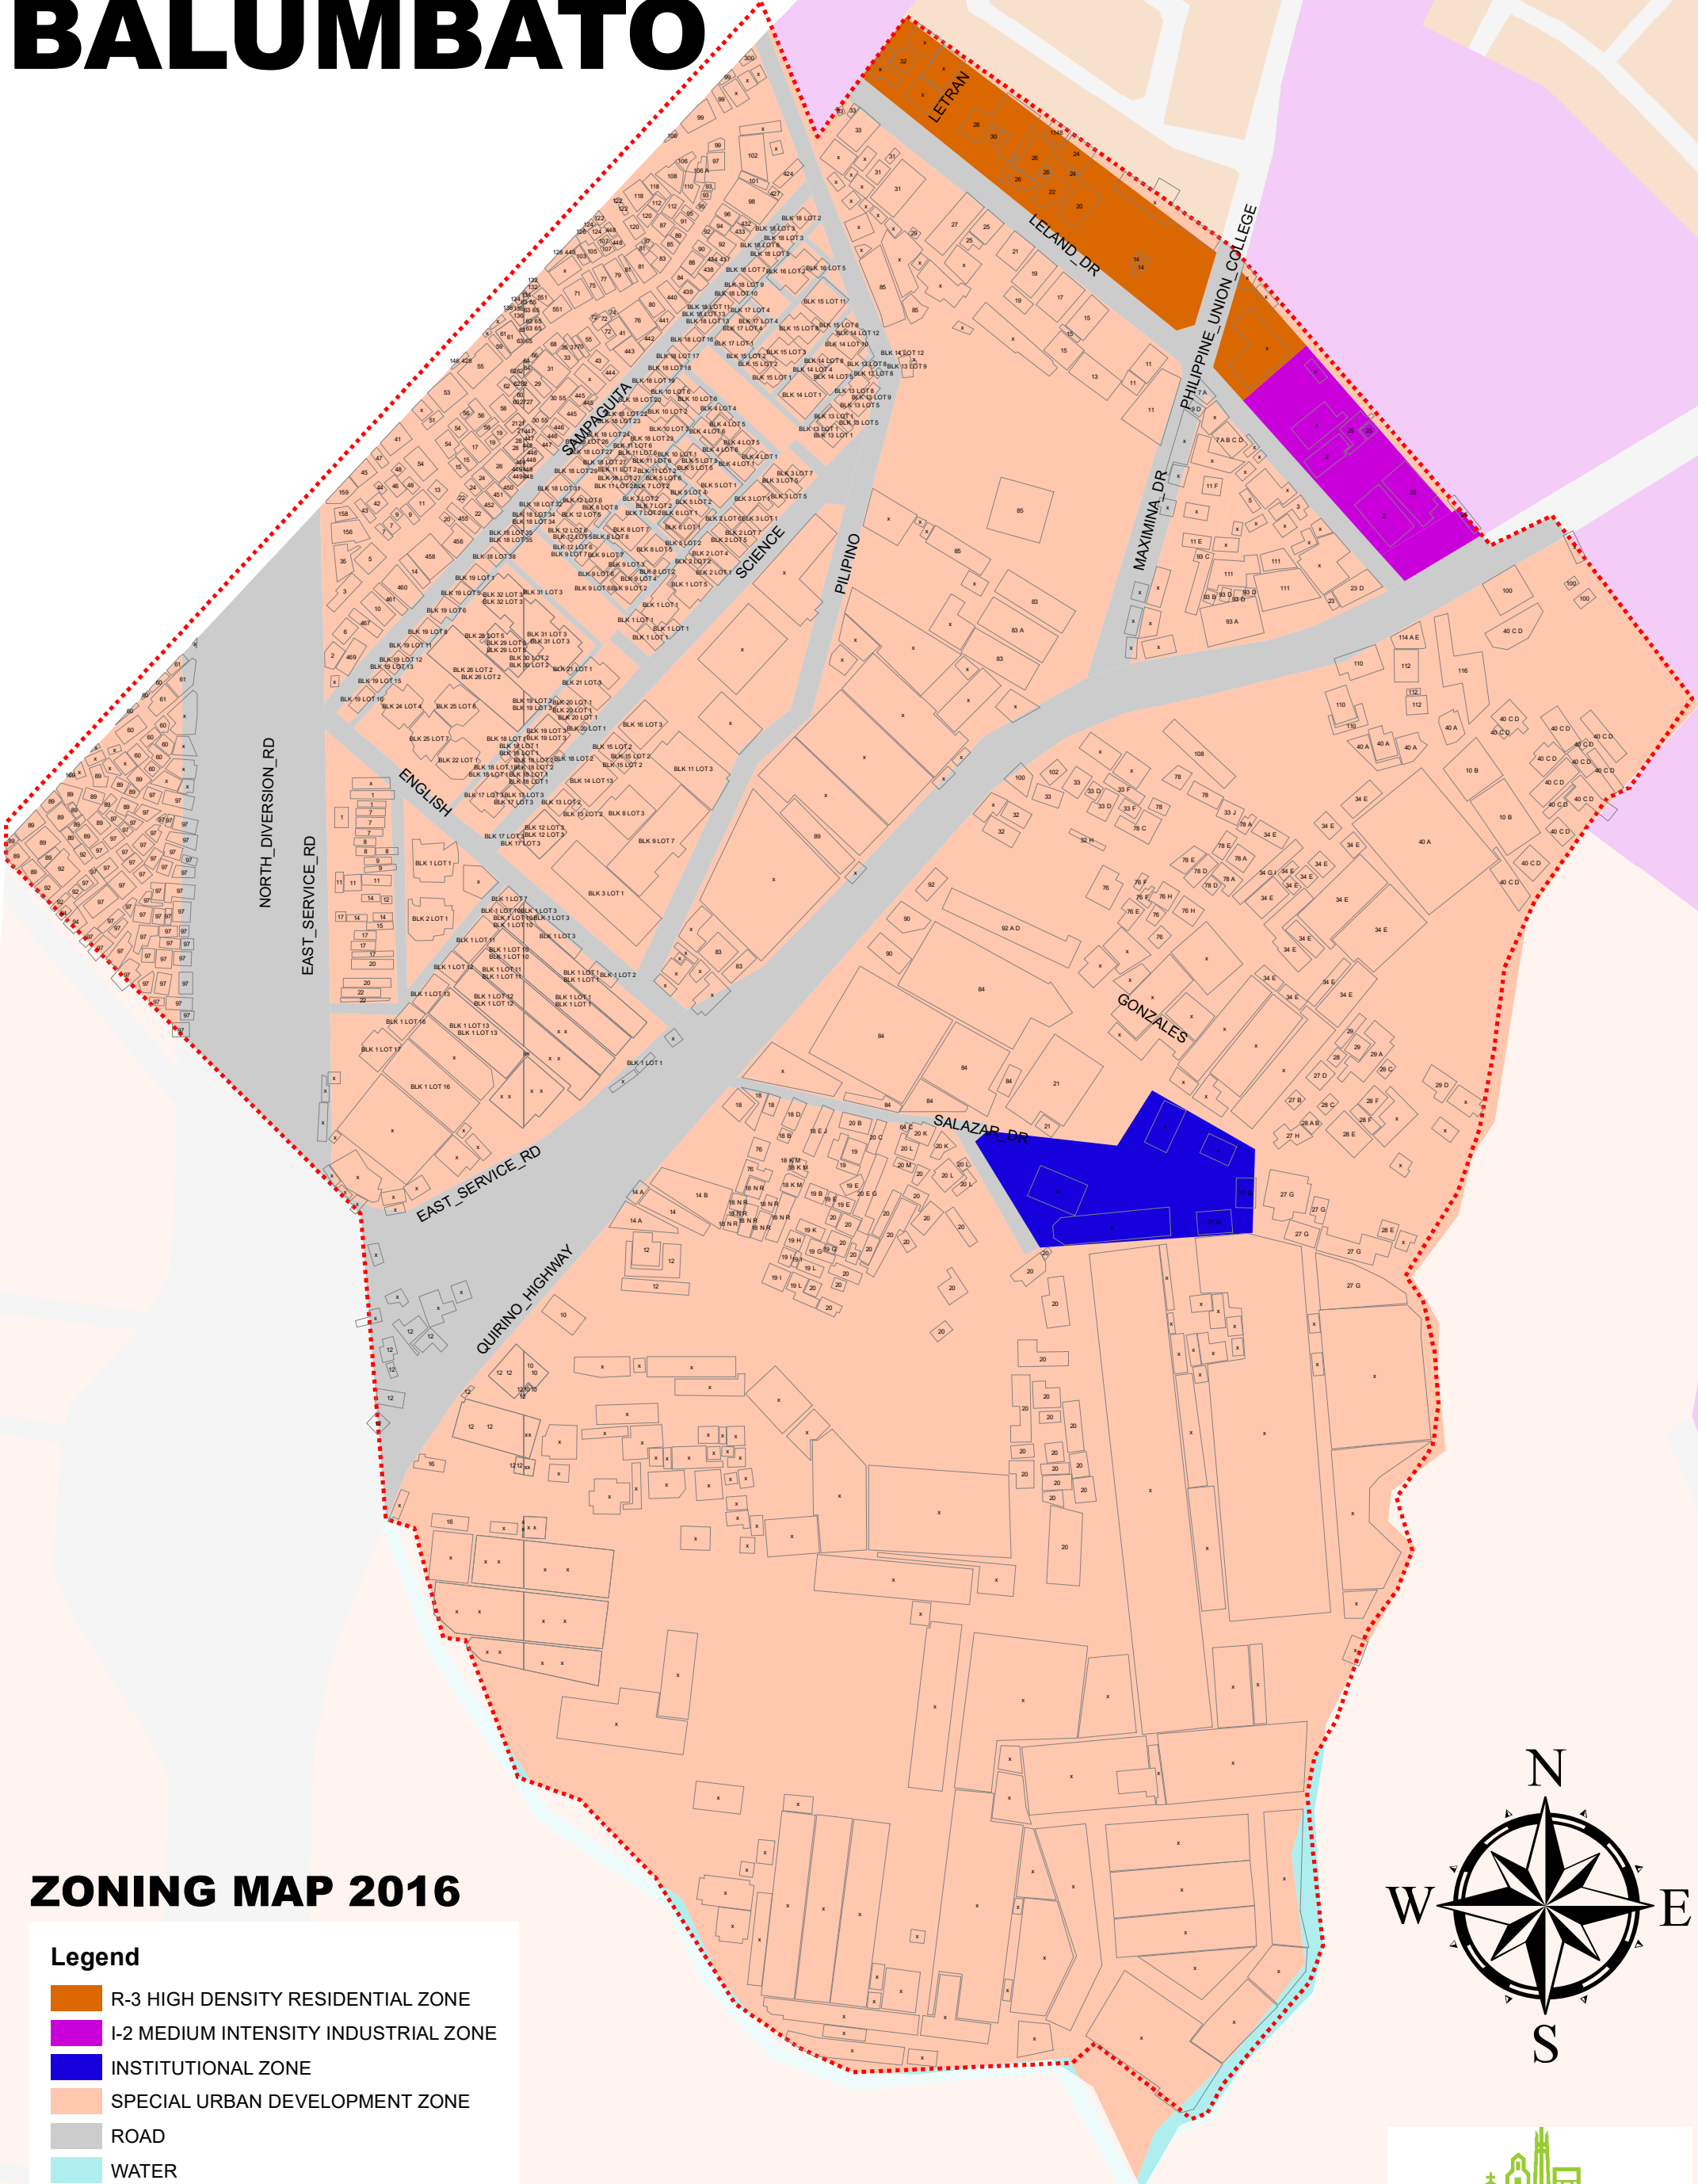

DISTRICT 6

BALUMBATO

ZONING MAP 2016

Legend

- R-3 HIGH DENSITY RESIDENTIAL ZONE
- I-2 MEDIUM INTENSITY INDUSTRIAL ZONE
- INSTITUTIONAL ZONE
- SPECIAL URBAN DEVELOPMENT ZONE
- ROAD
- WATER