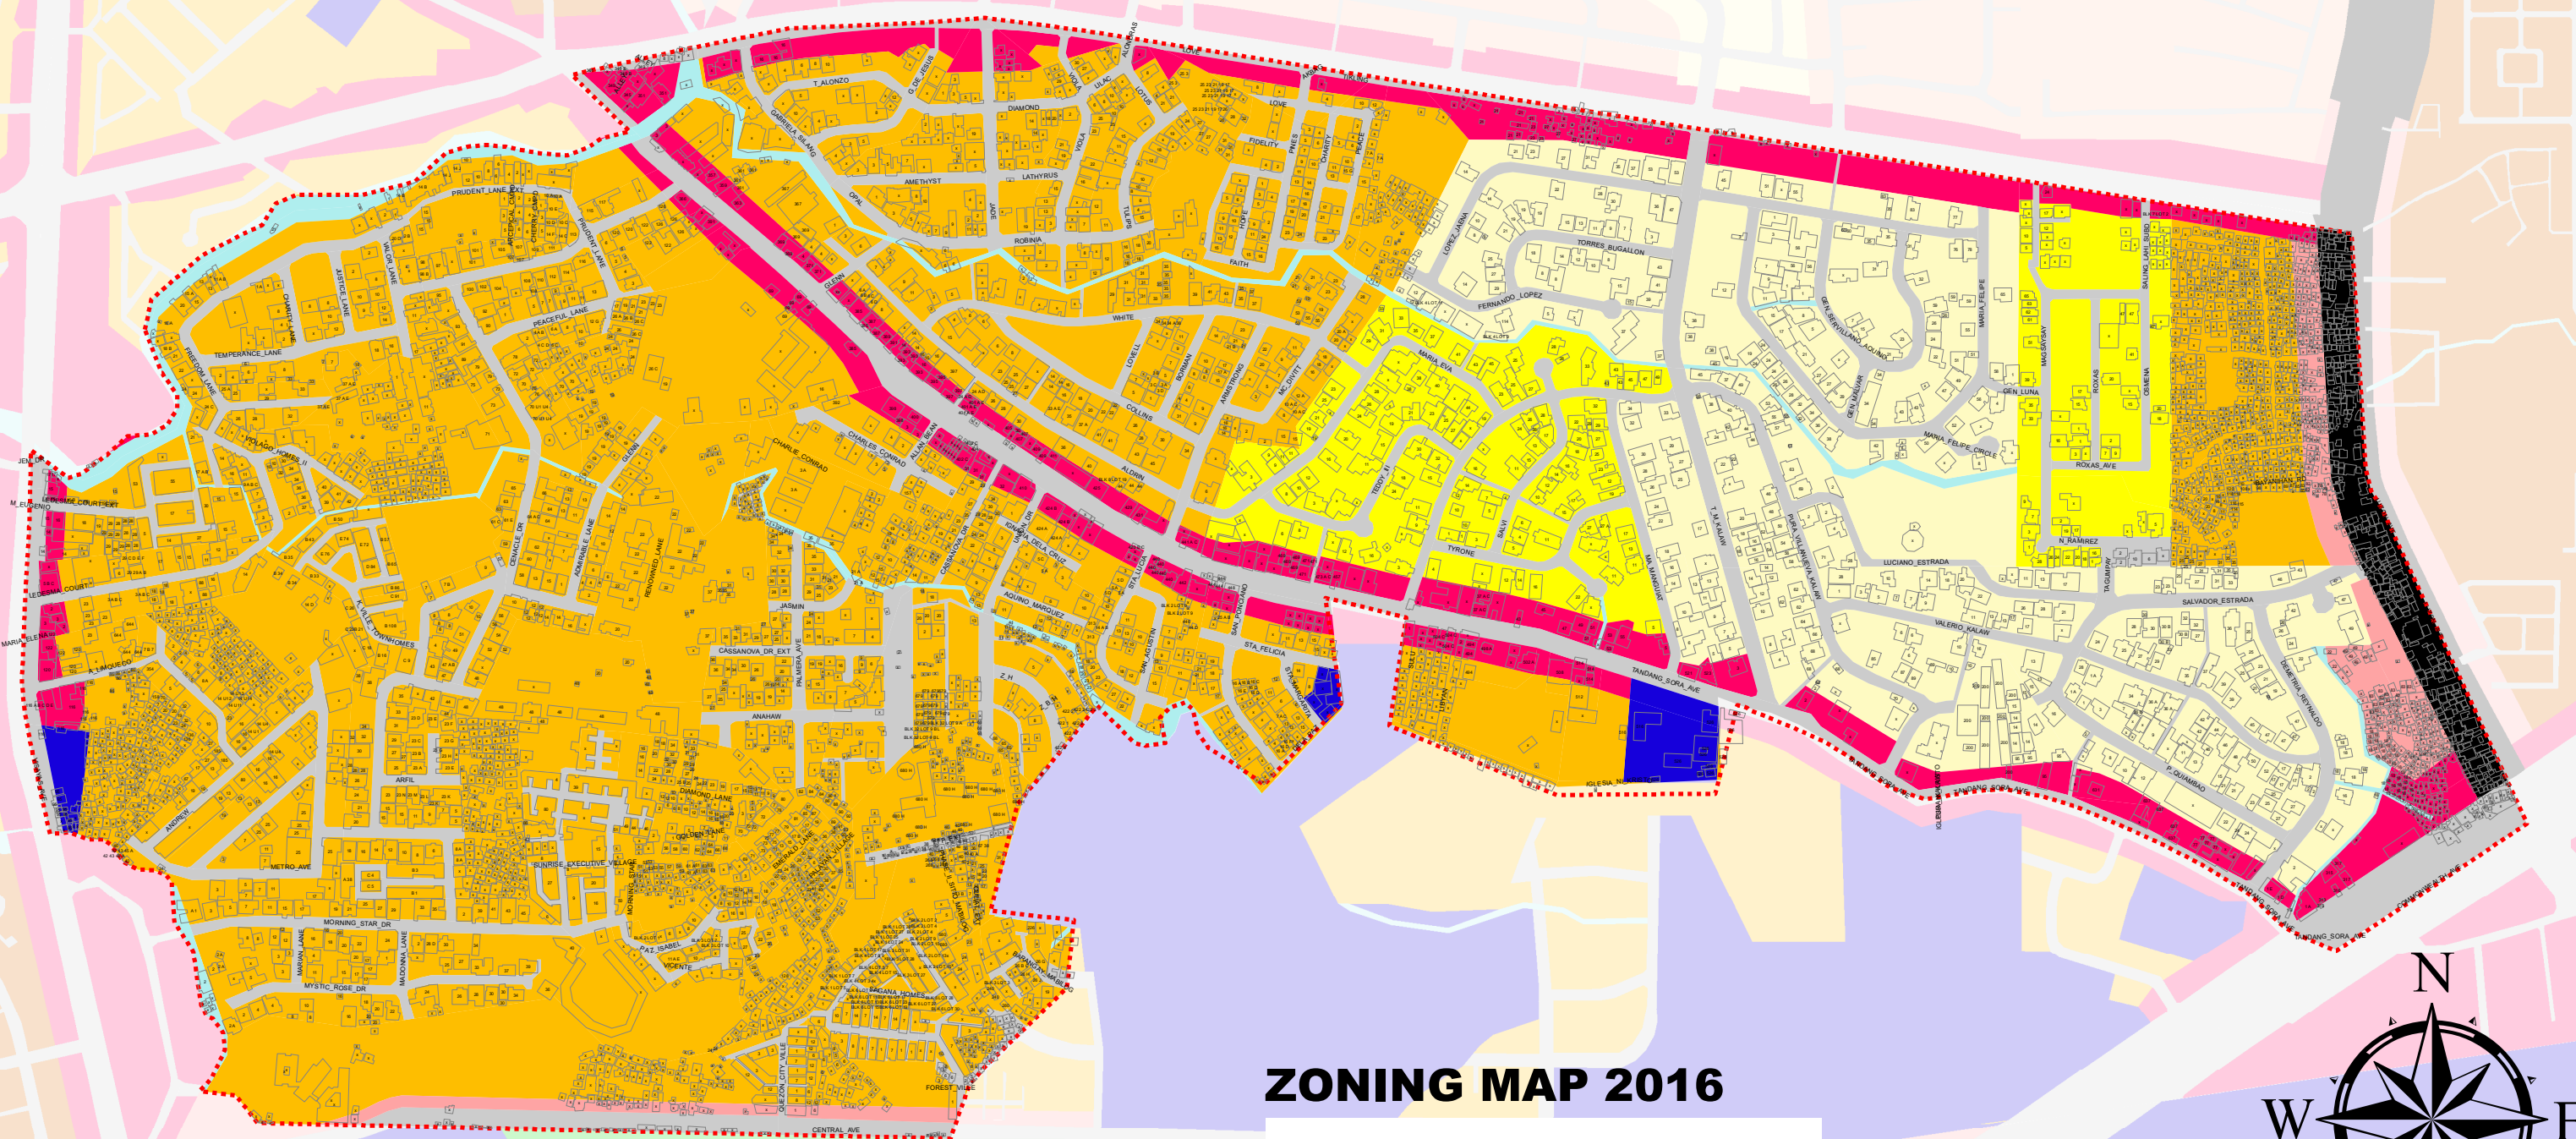

DISTRICT 6 CULIAT

ZONING MAP 2016

- Legend**
- R-1 LOW DENSITY RESIDENTIAL ZONE
 - R-1-A LOW DENSITY RESIDENTIAL SUB ZONE
 - R-2 MEDIUM DENSITY RESIDENTIAL ZONE
 - C-1 MINOR COMMERCIAL ZONE
 - C-2 MAJOR COMMERCIAL ZONE
 - INSTITUTIONAL ZONE
 - TRANSPORT AND UTILITIES ZONE
 - ROAD
 - WATER