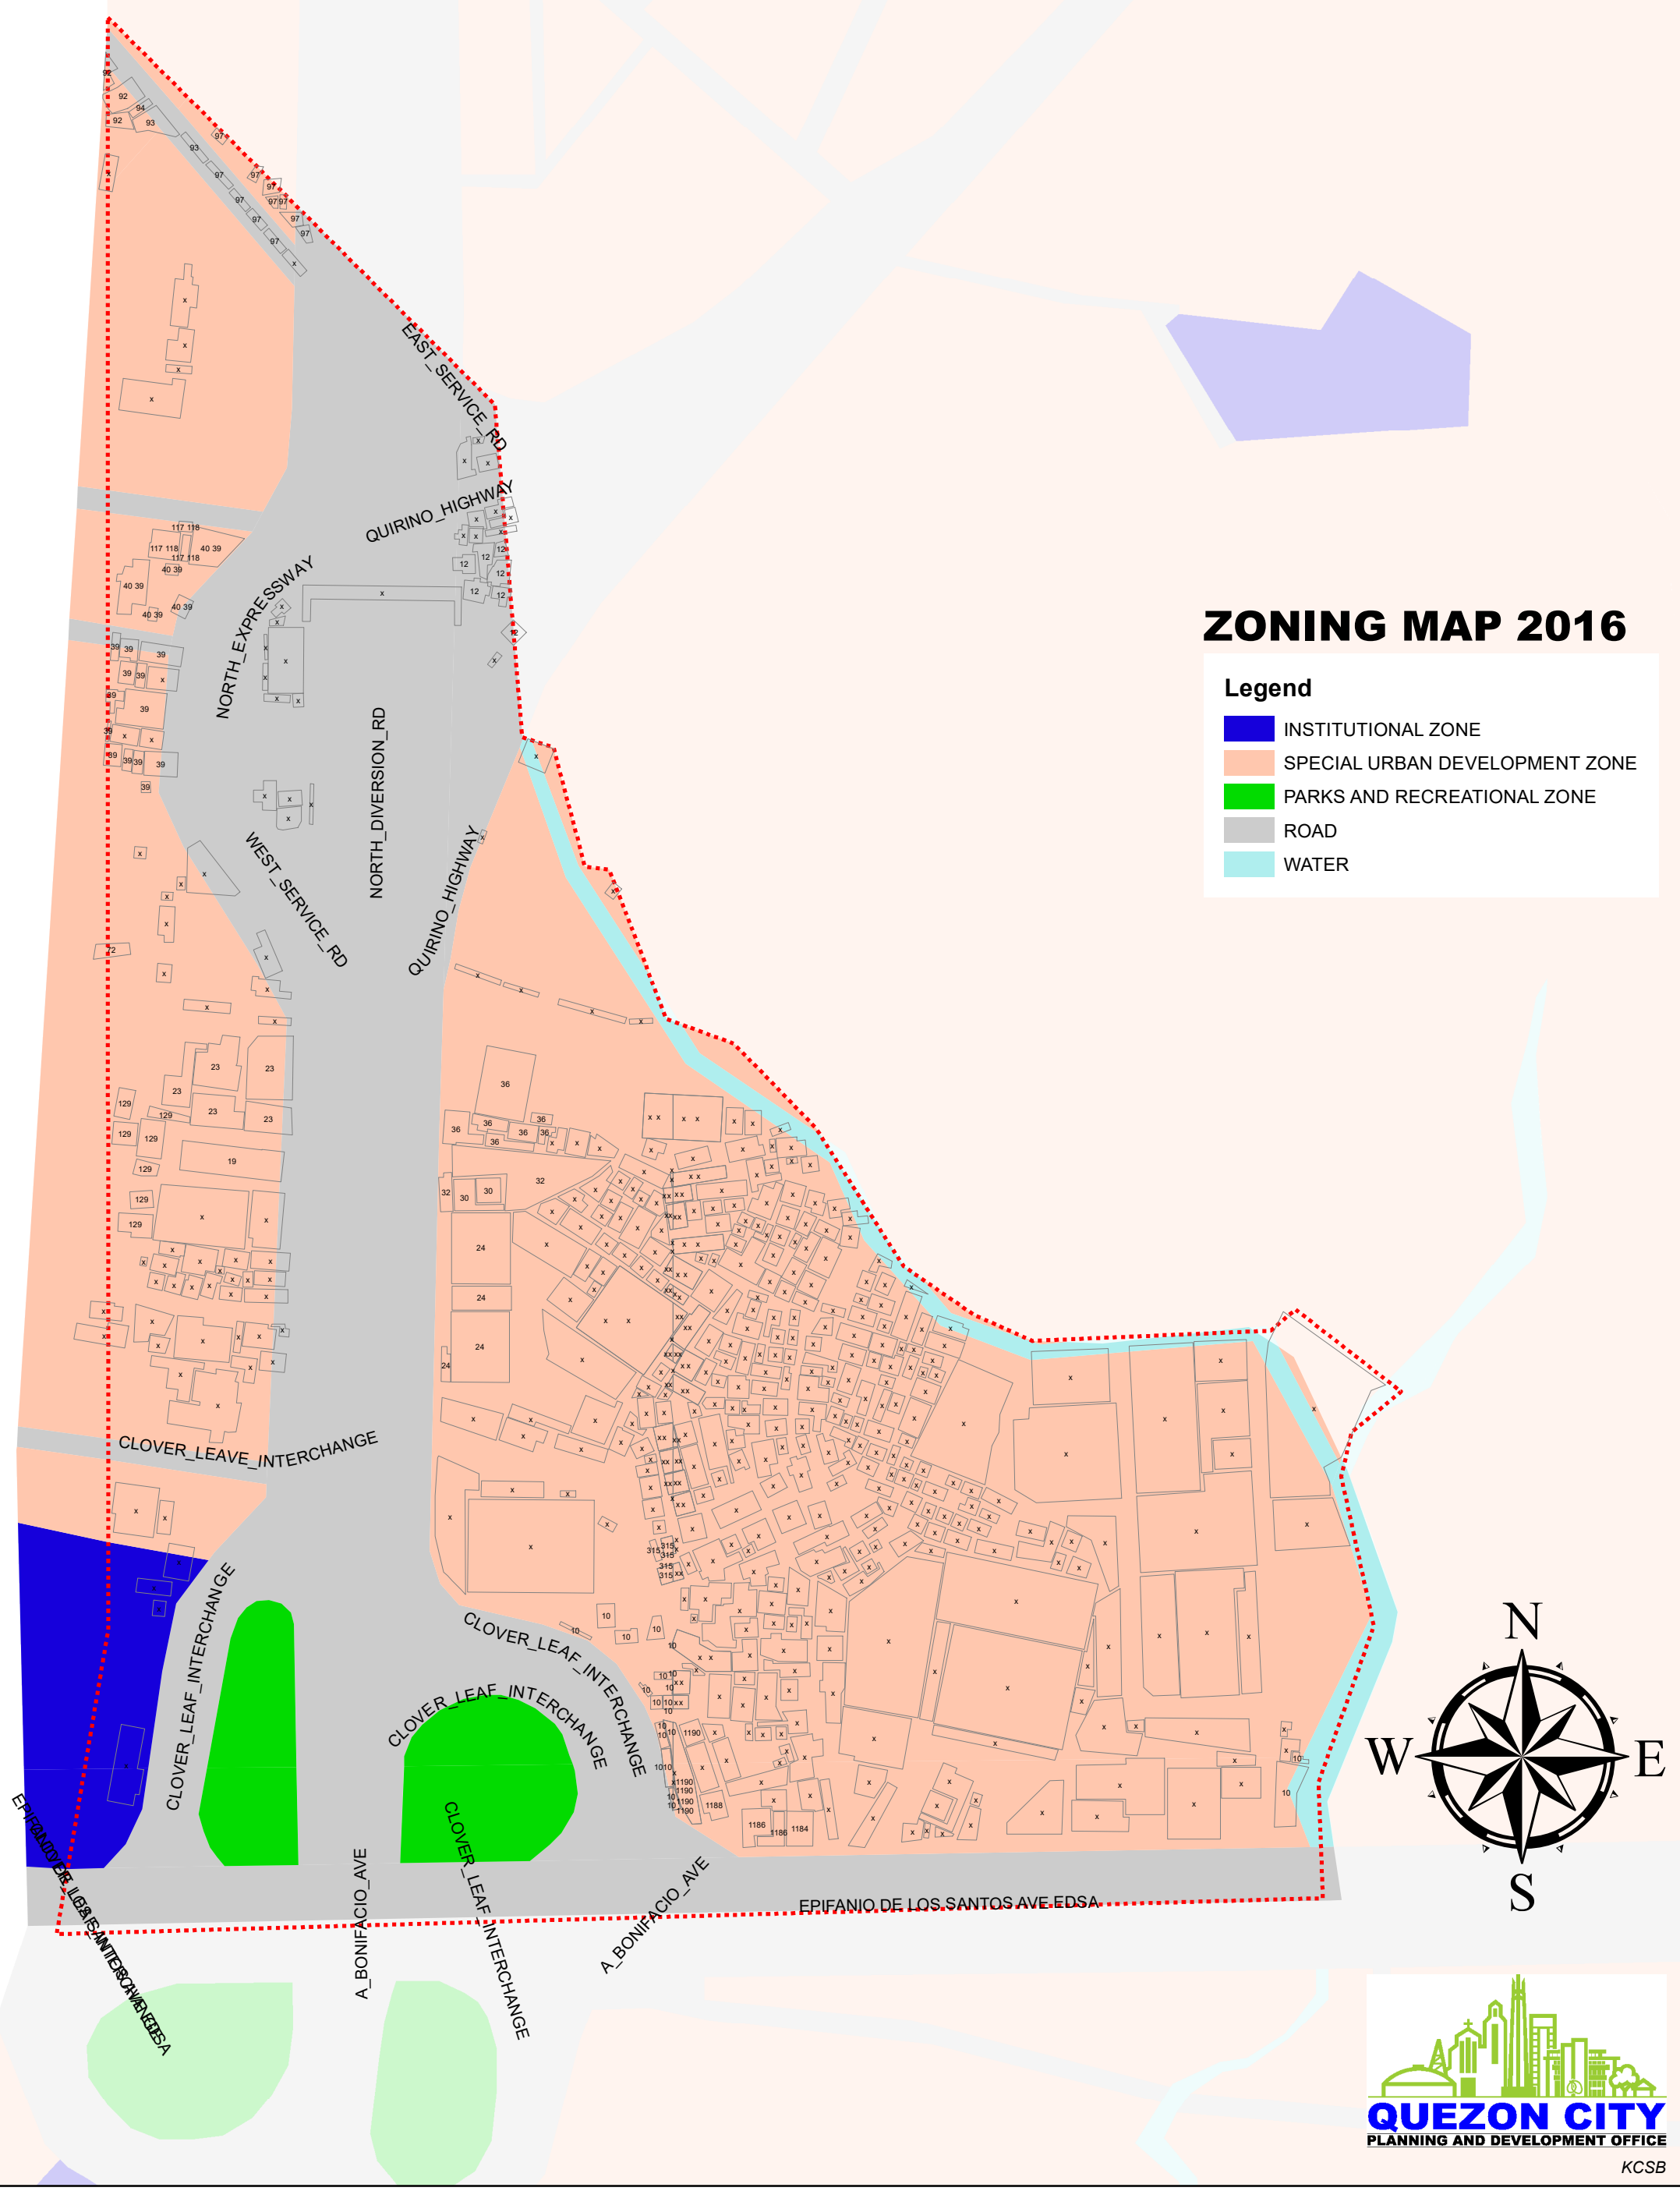

DISTRICT 6

UNANG SIGAW

ZONING MAP 2016

Legend

-  INSTITUTIONAL ZONE
-  SPECIAL URBAN DEVELOPMENT ZONE
-  PARKS AND RECREATIONAL ZONE
-  ROAD
-  WATER

QUEZON CITY
PLANNING AND DEVELOPMENT OFFICE