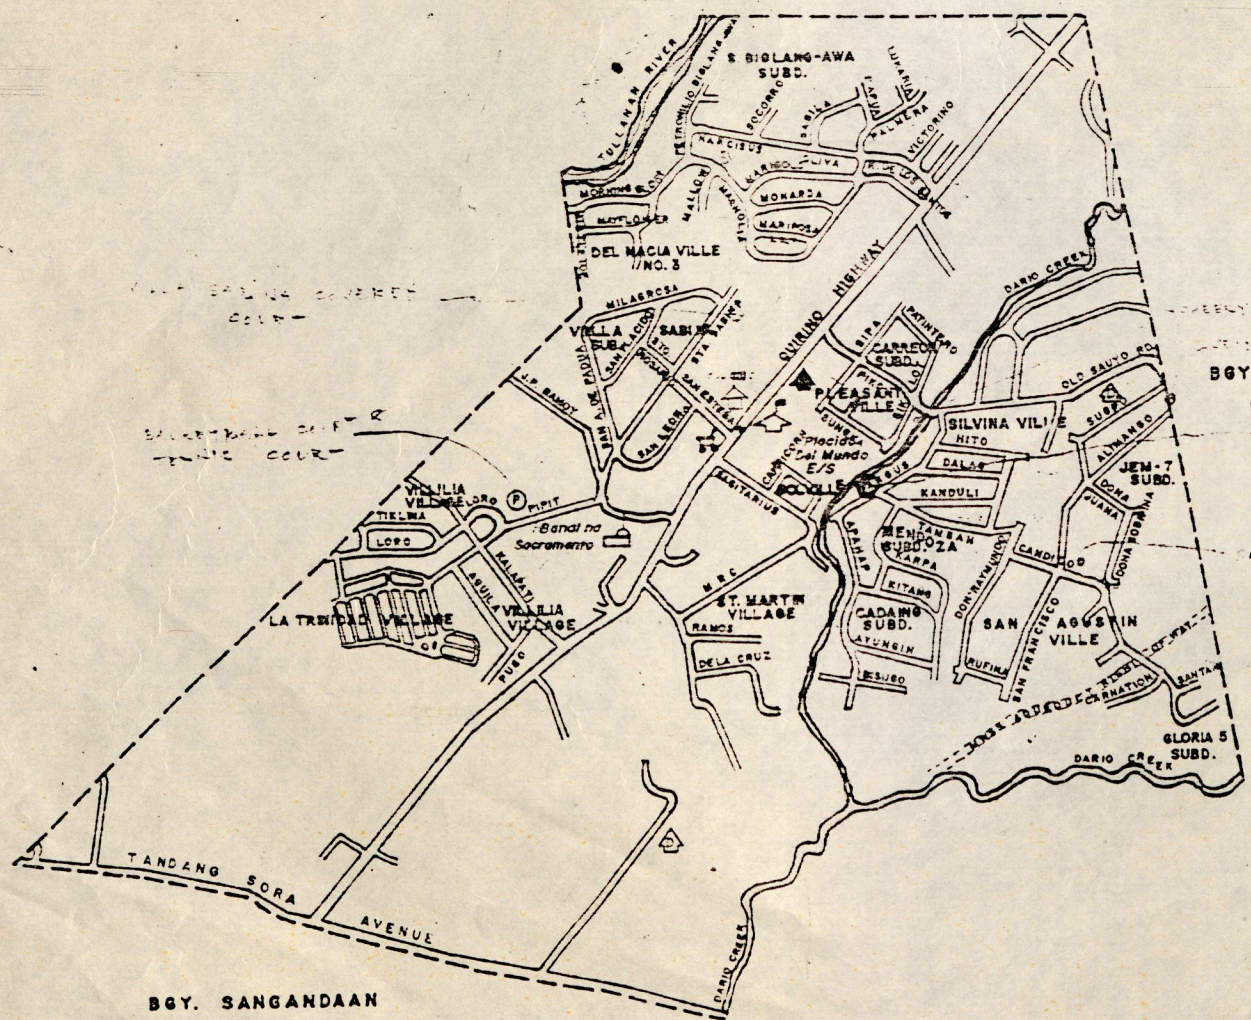

BGY. BAGBAG

1:10,000

BARANGAY

TALIPAPA

DISTRICT 2

AREA 10

LAND AREA: 185.0044 HECTARES

LEGEND